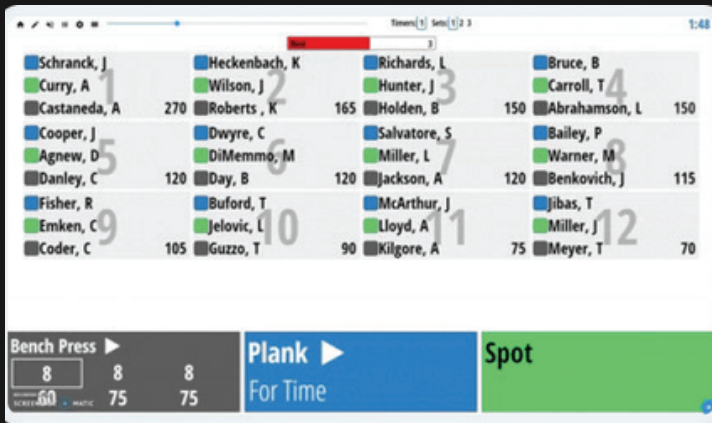

RACKCOACH

Essential Tools For Your Program

We built Rack so you can *dedicate more of your time as a coach* to teaching and motivating your athletes. Our *game-changing* audio visual timing system tracks reps, controls the tempo of the workout and displays individual athlete data all in *one automated view*.

Game Changer: Data Display

Save time and increase athlete accountability with Data Display. Automatically group athletes and track who should be lifting and their prescribed weight at all times.

- Displays individual groups with names of each athletes, their designated color for the workout, and the amount of weight
- Maximizes workout accountability
- Lets you go completely paperless in the weight room

Join 1500+ Coaches in the Rack Community!

"RackCoach has been a great addition to our strength and conditioning program. It allows us to make our players better by doing what we love to do: coach our players!"