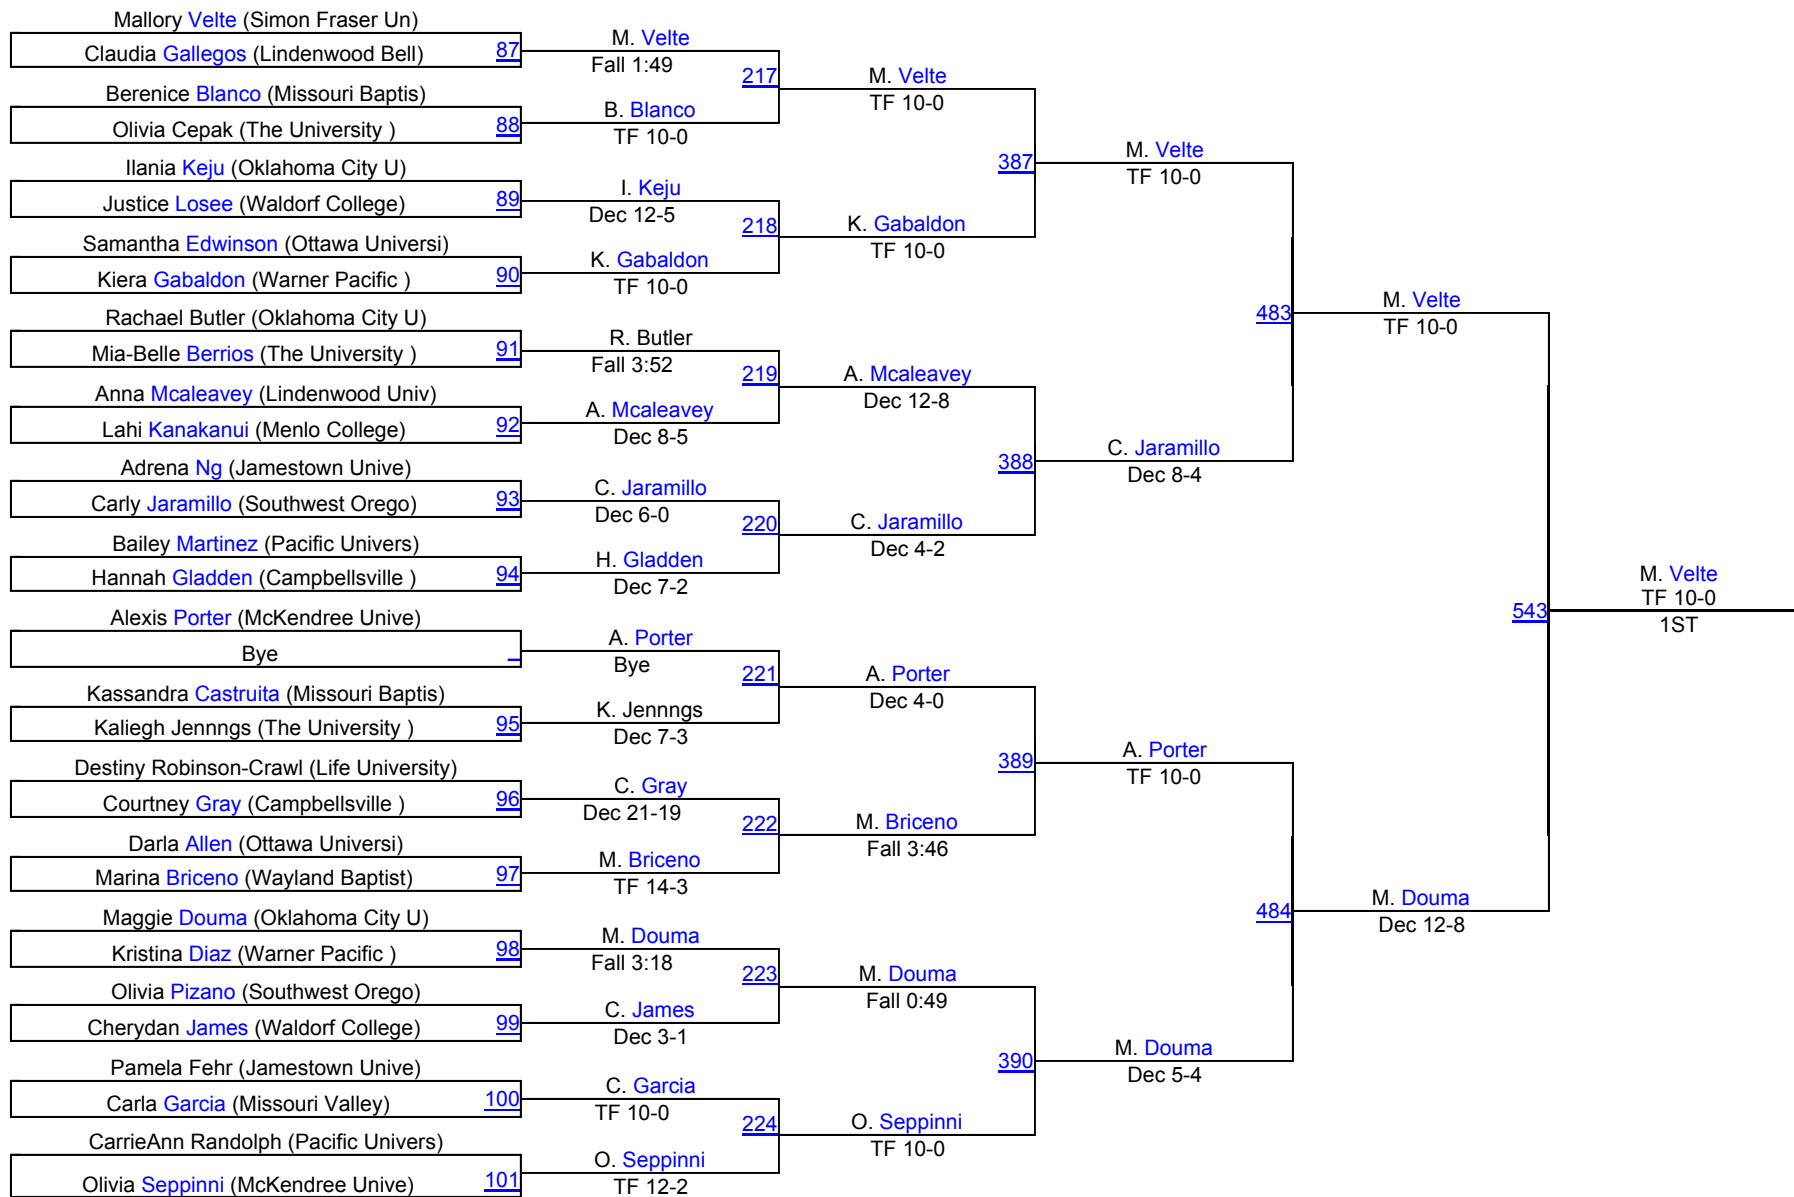

WCWA Womens Nationals 2016

WCWA Nationals 143