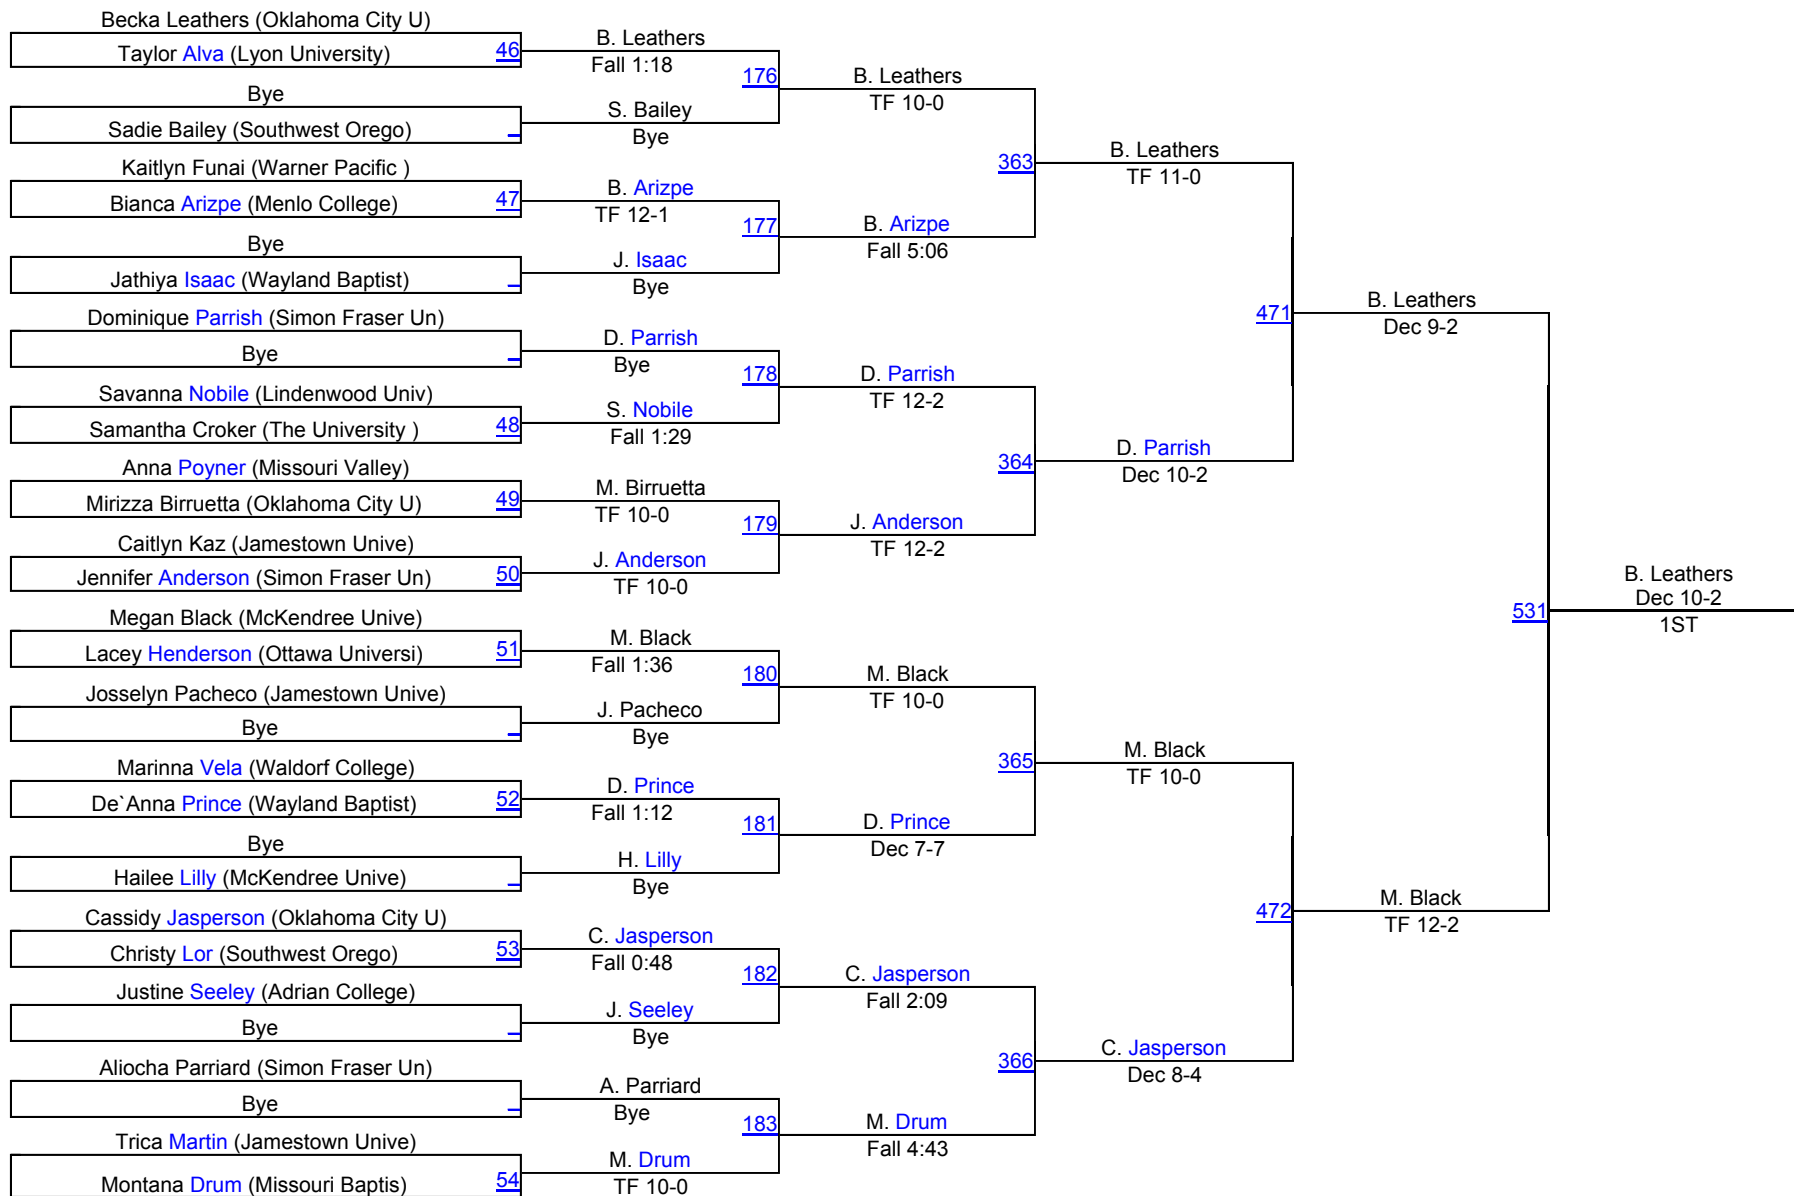

WCWA Womens Nationals 2016

WCWA Nationals 123