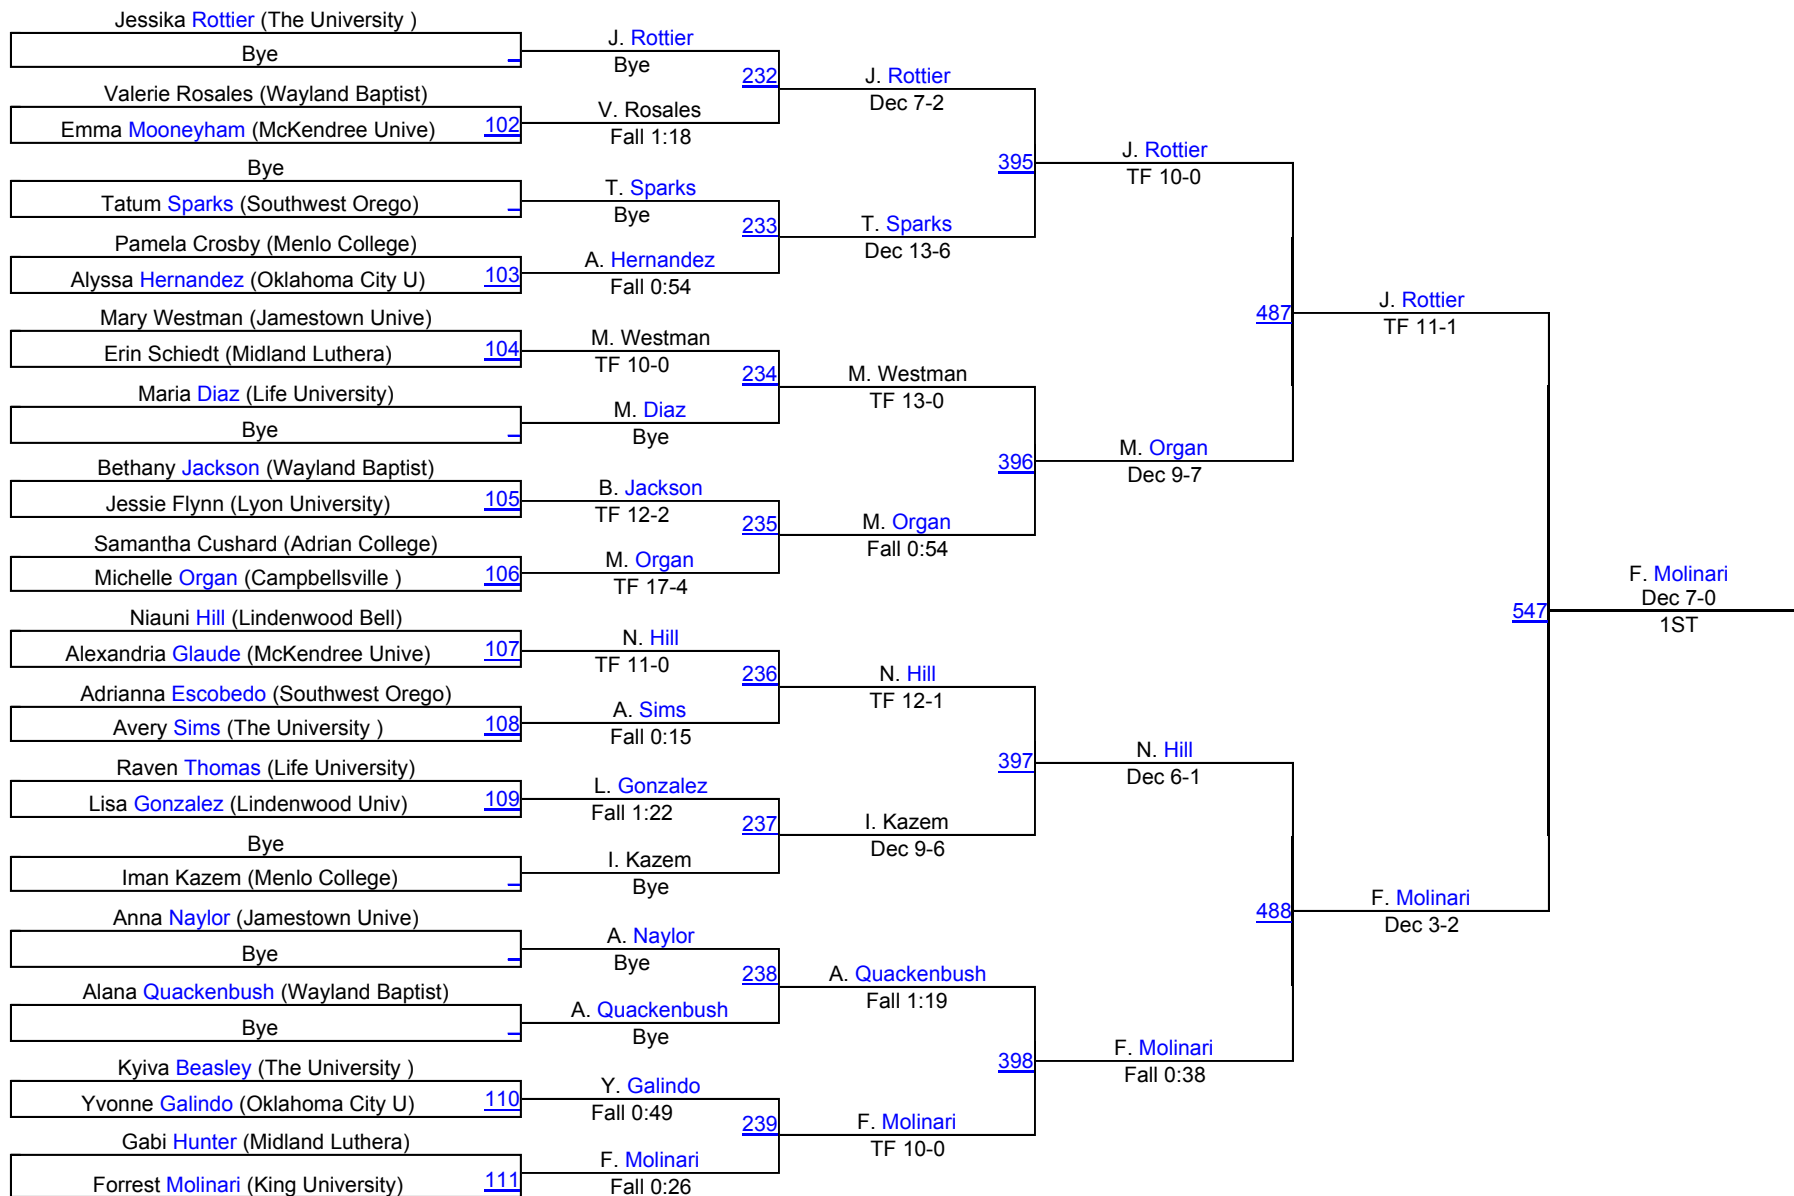

WCWA Womens Nationals 2016

WCWA Nationals 155