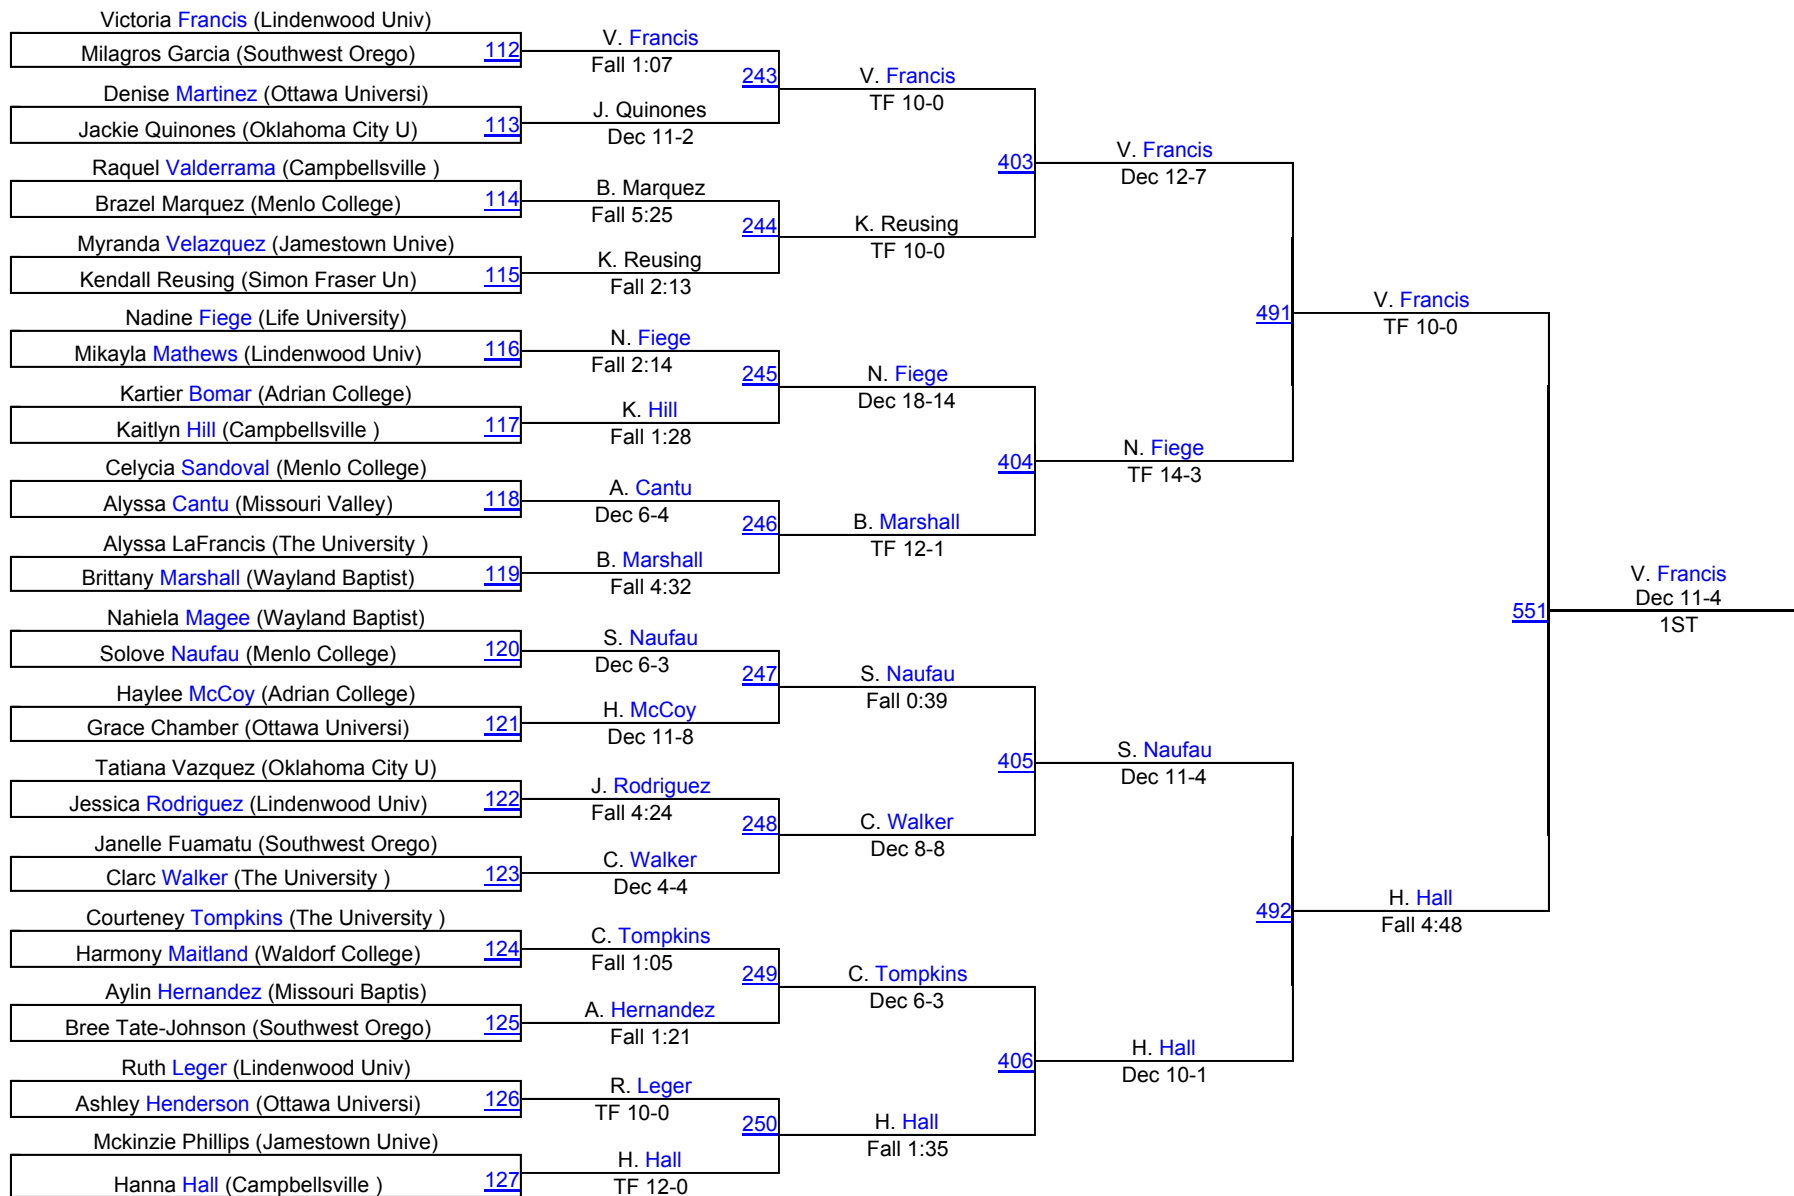

WCWA Womens Nationals 2016

WCWA Nationals 170