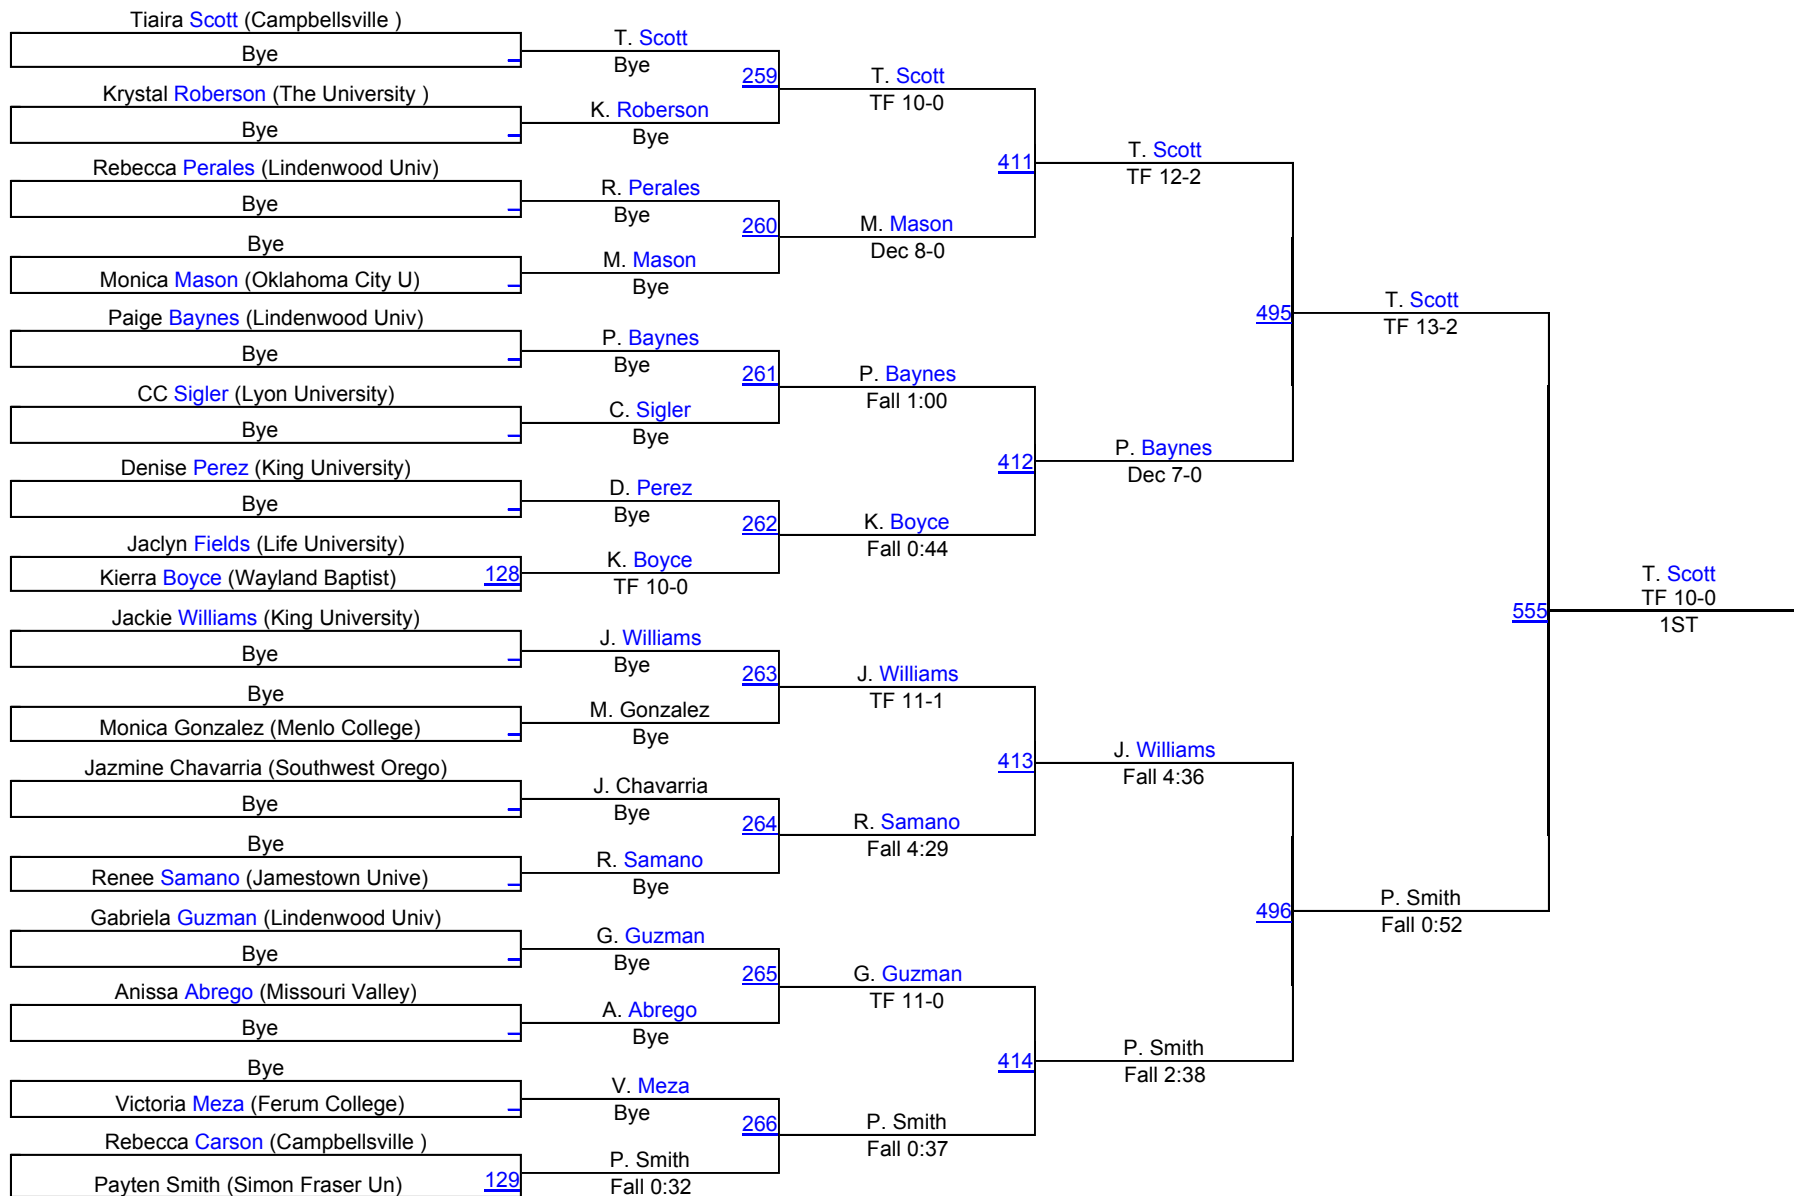

WCWA Womens Nationals 2016

WCWA Nationals 191