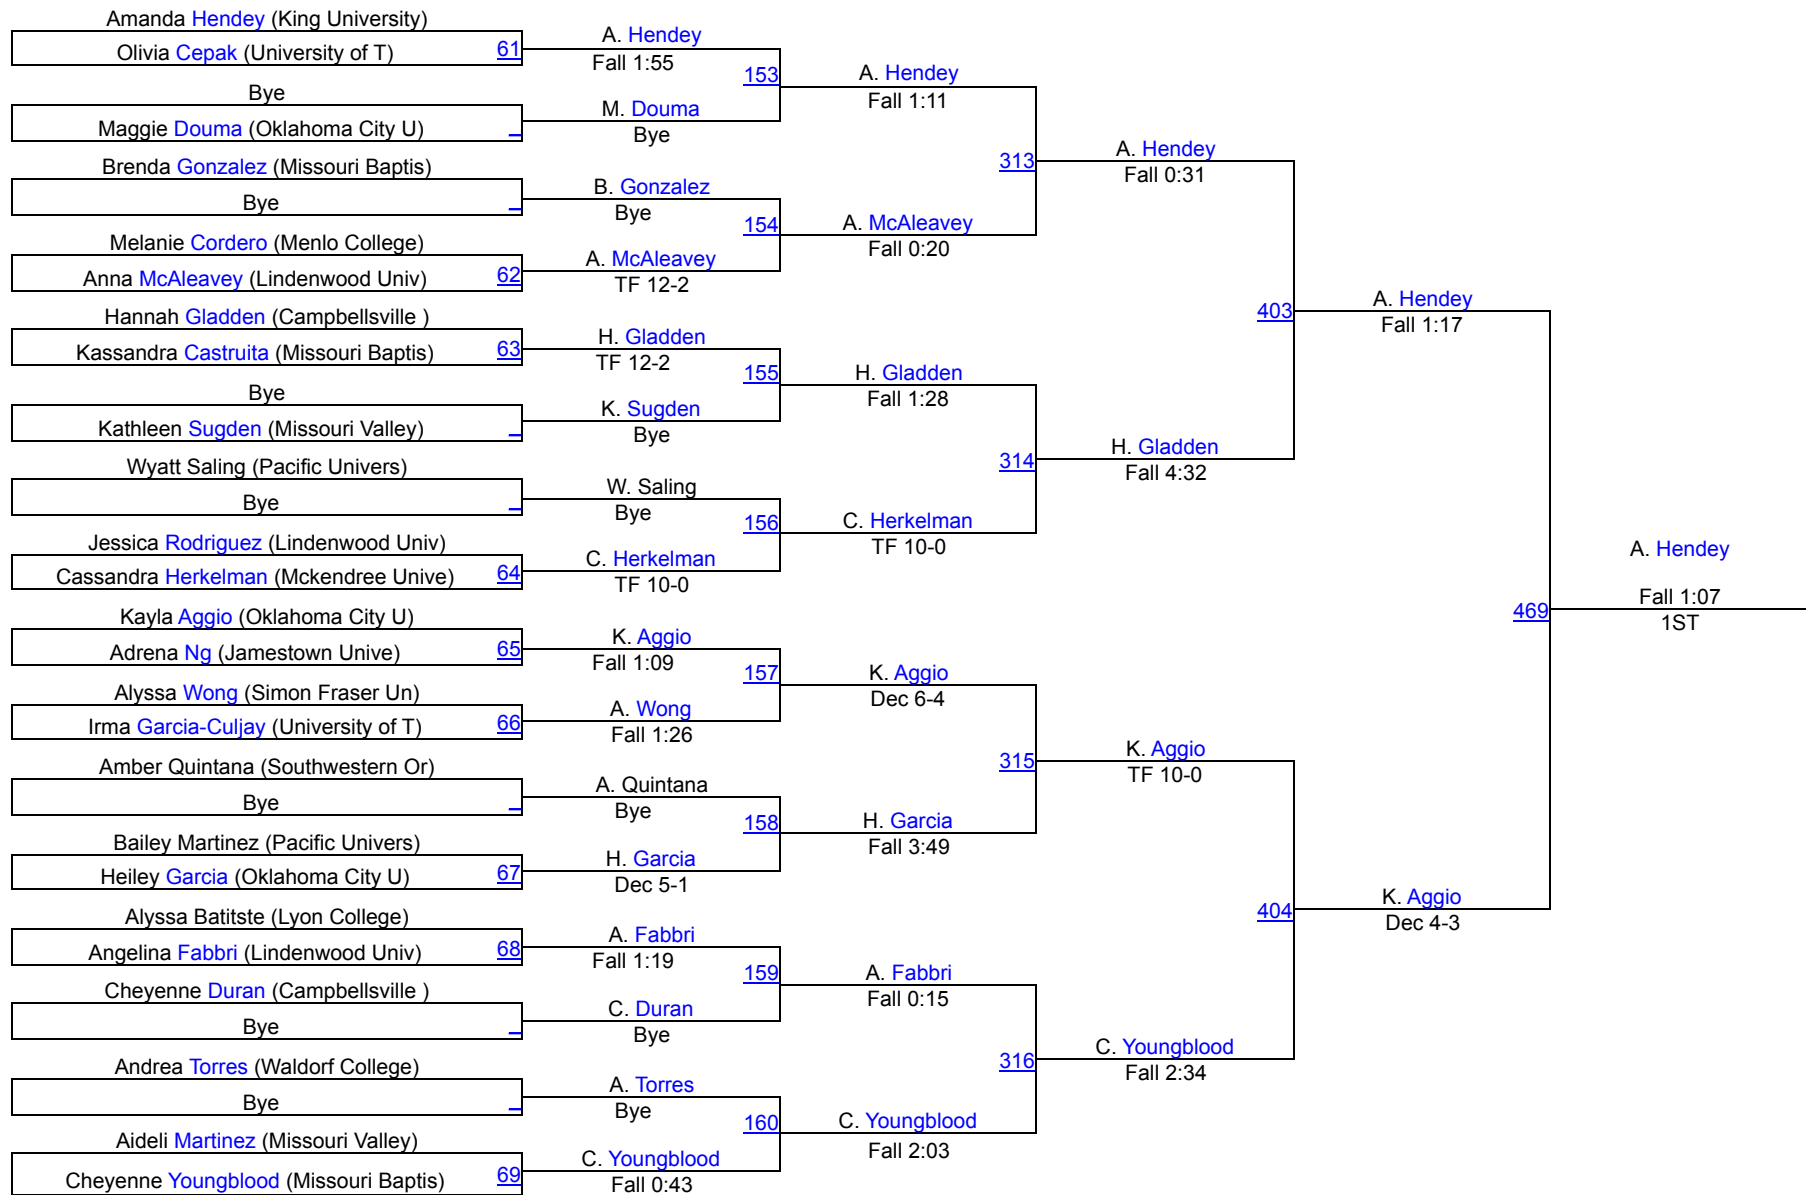

2015 WCWA Nationals

WCWA Nationals 101

2015 WCWA Nationals

WCWA Nationals 109

WCWA Nationals 109

WCWA Nationals 116

2015 WCWA Nationals

WCWA Nationals 123

2015 WCWA Nationals

WCWA Nationals 130

2015 WCWA Nationals

WCWA Nationals 136

2015 WCWA Nationals

WCWA Nationals 143

WCWA Nationals 143

2015 WCWA Nationals