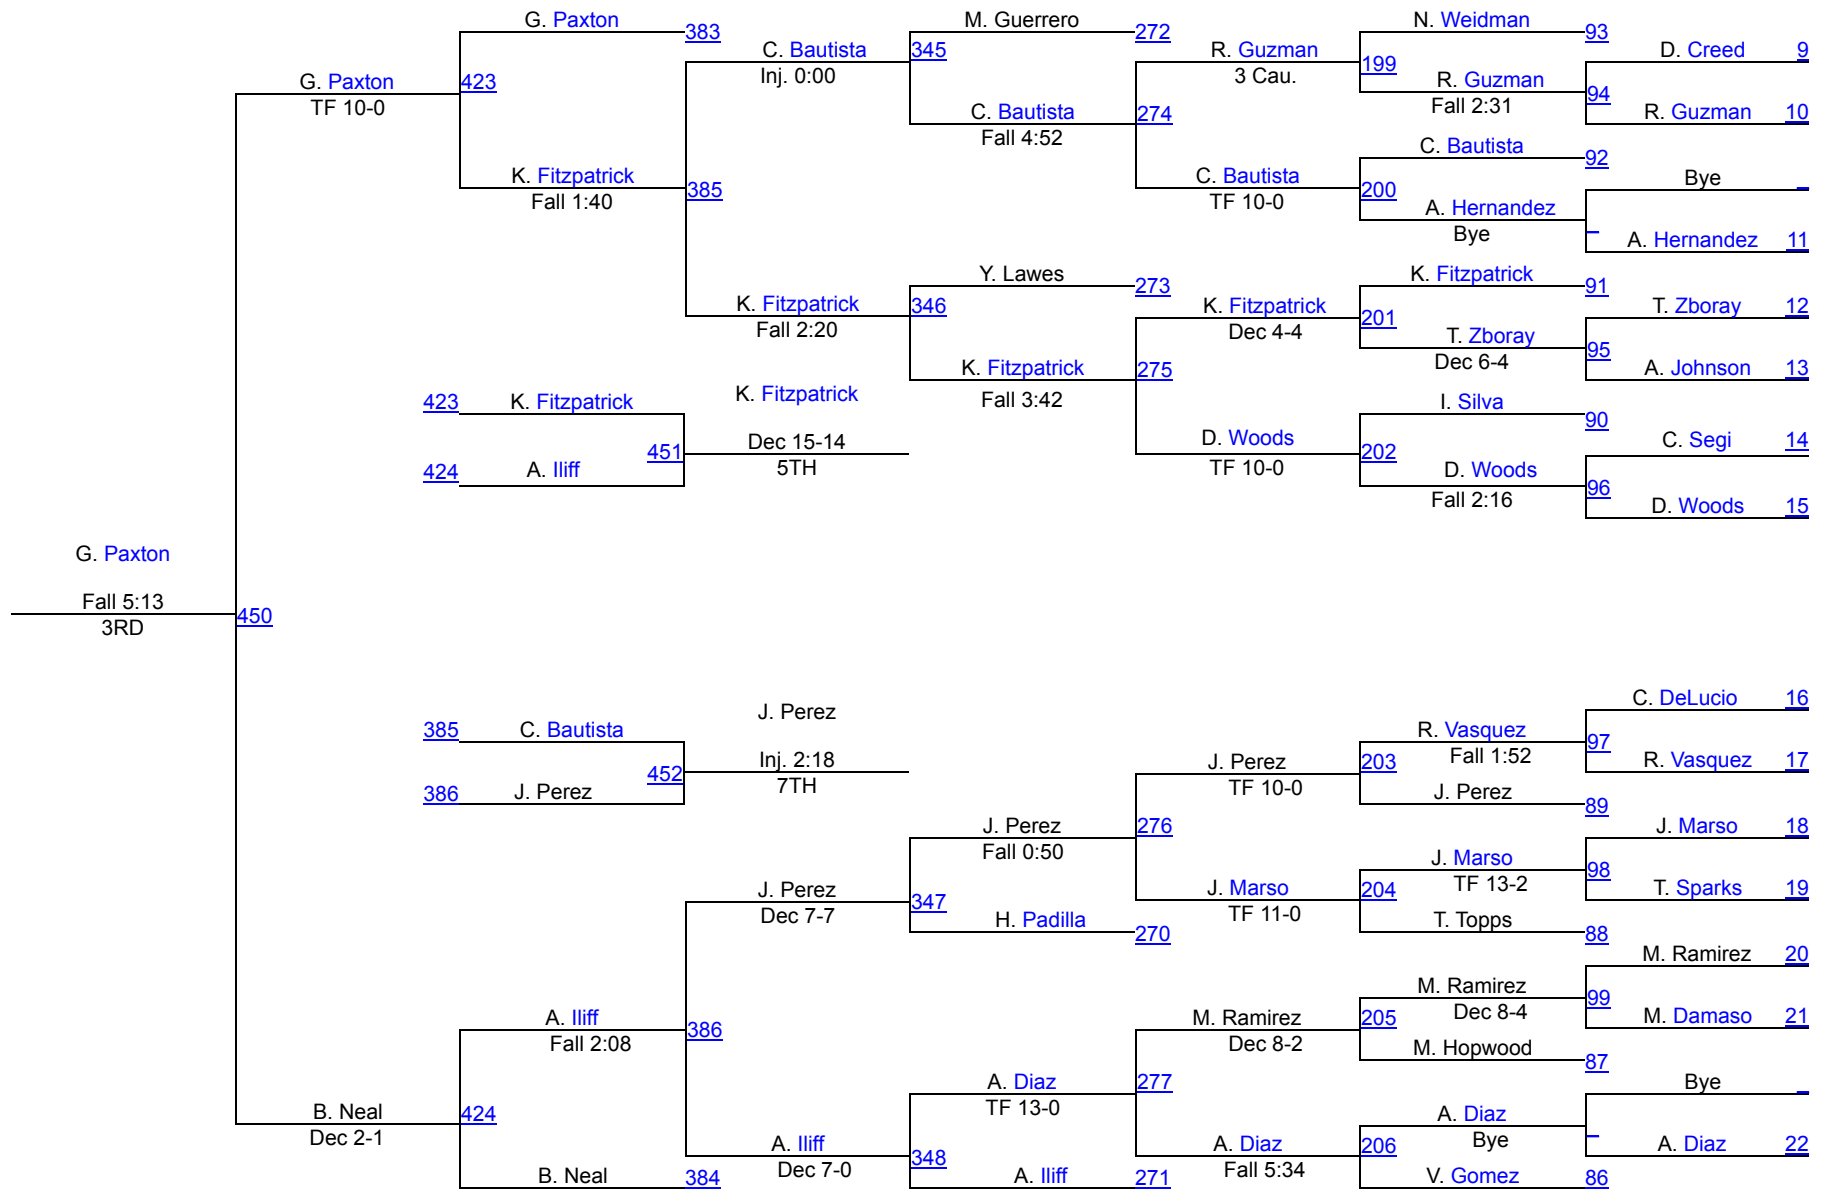

2015 WCWA Nationals

WCWA Nationals 101

2015 WCWA Nationals

WCWA Nationals 109

WCWA Nationals 109

WCWA Nationals 116

2015 WCWA Nationals

WCWA Nationals 123

2015 WCWA Nationals

WCWA Nationals 130

2015 WCWA Nationals

WCWA Nationals 136

2015 WCWA Nationals

WCWA Nationals 143

WCWA Nationals 143

2015 WCWA Nationals