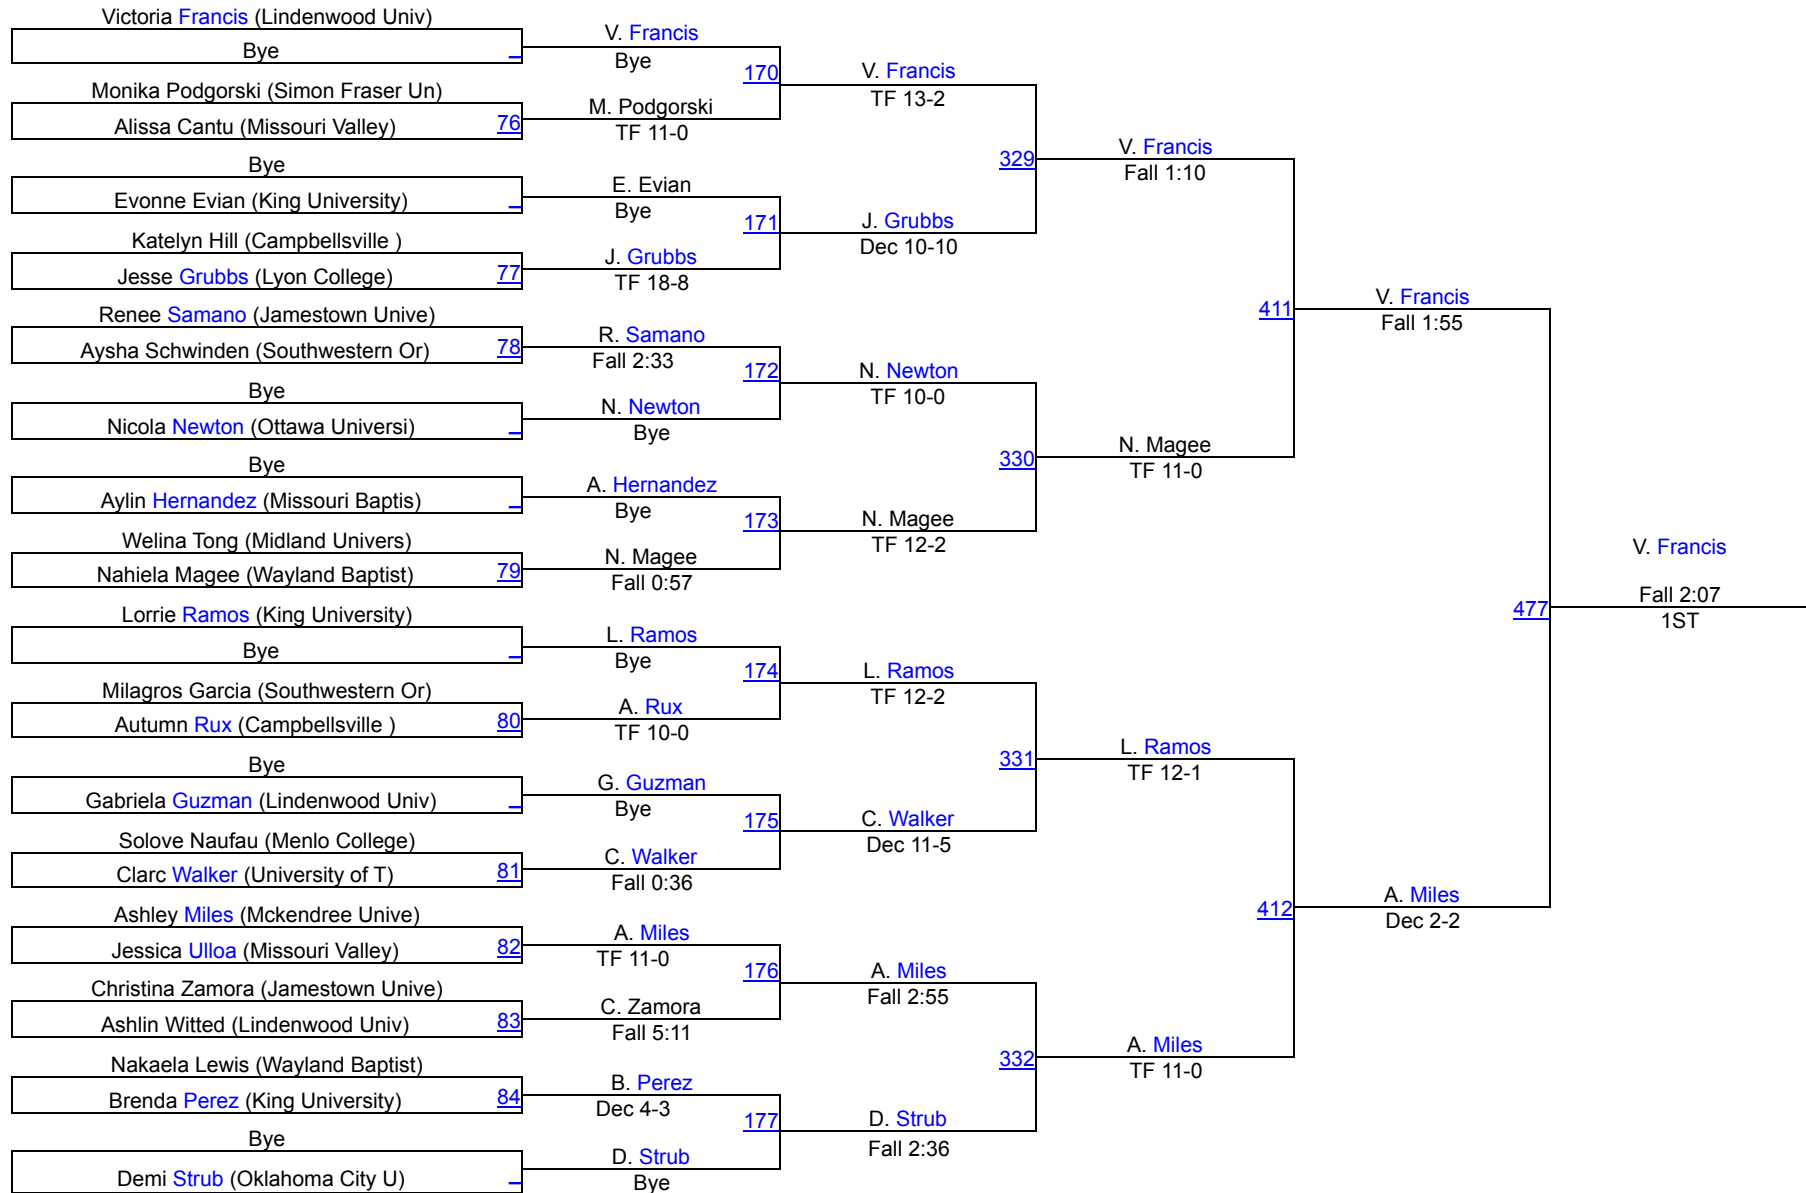

WCWA Nationals 155

WCWA Nationals 155

2015 WCWA Nationals

WCWA Nationals 170

WCWA Nationals 170

2015 WCWA Nationals

WCWA Nationals 191

WCWA Nationals 191