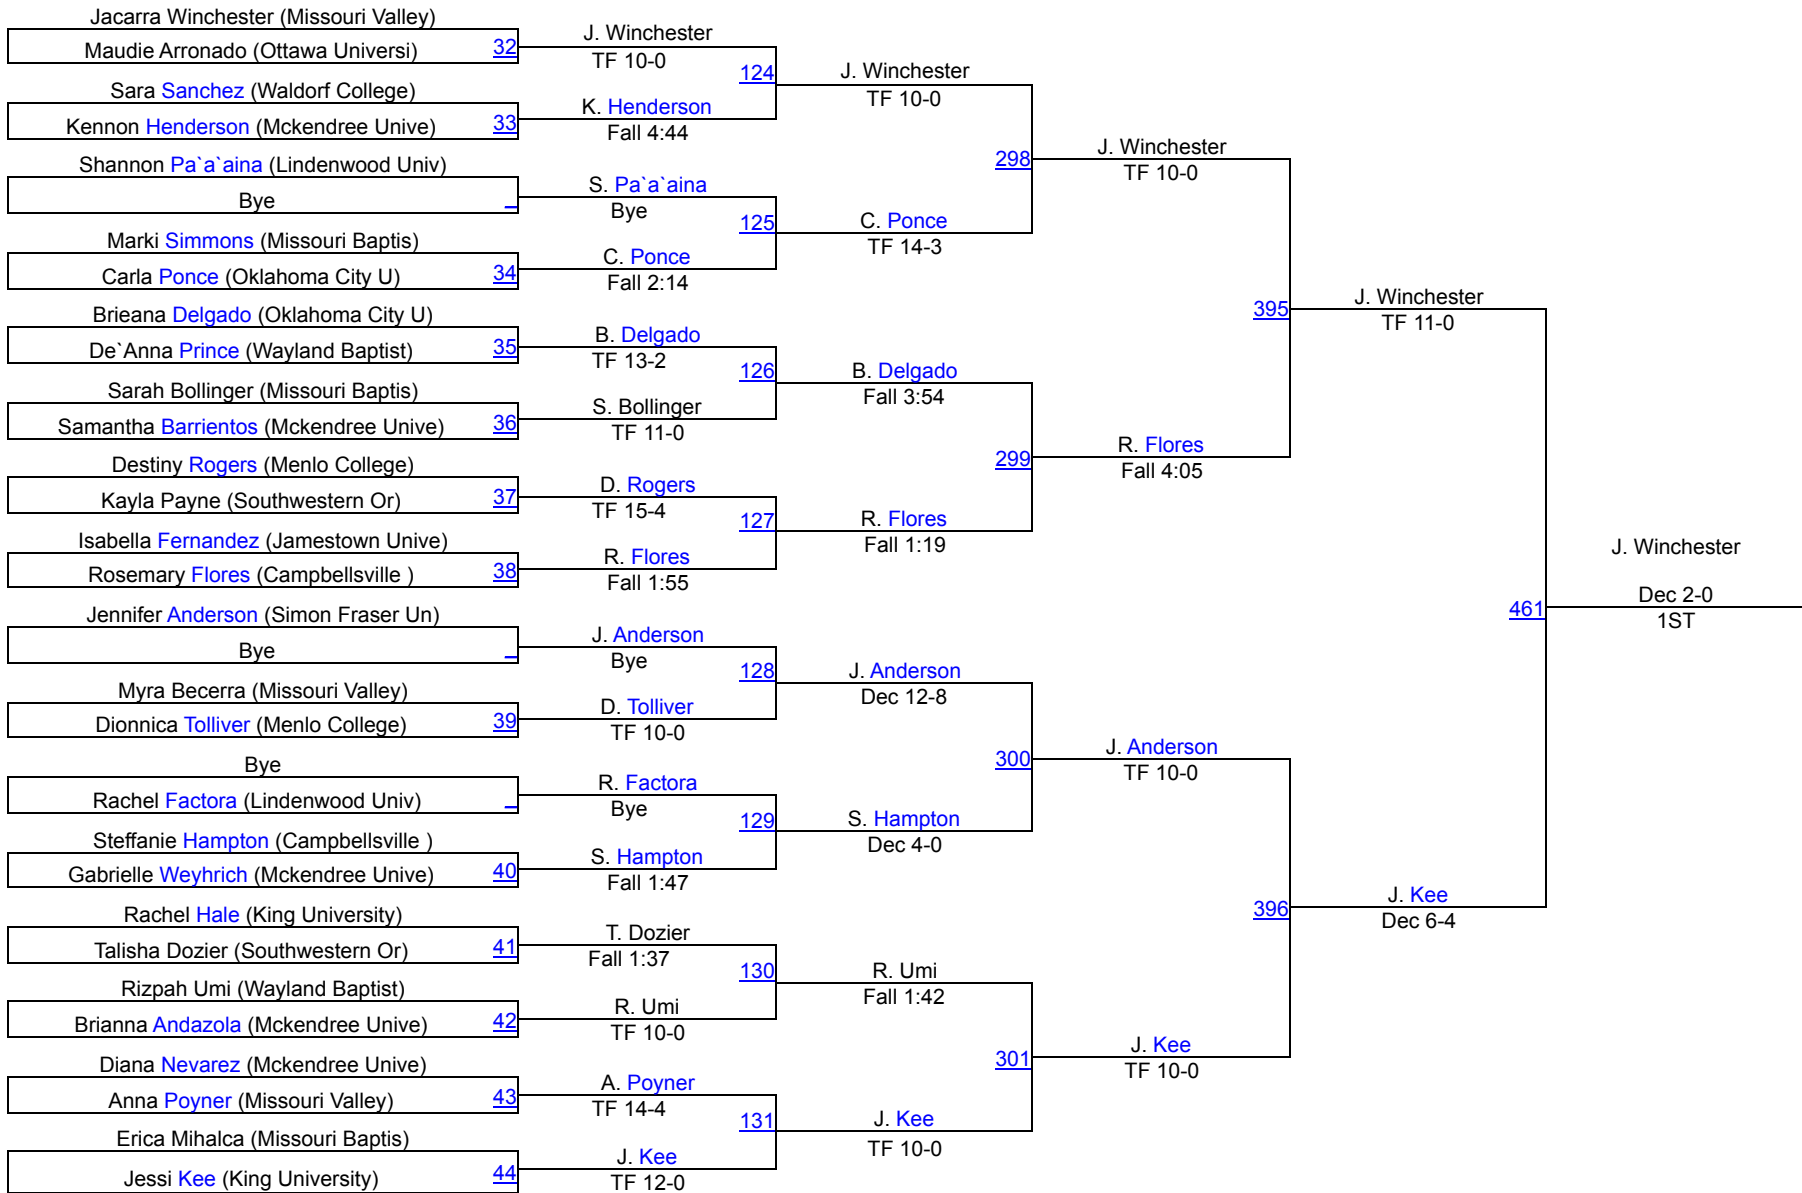

2015 WCWA Nationals

WCWA Nationals 101

2015 WCWA Nationals

WCWA Nationals 109

WCWA Nationals 109

WCWA Nationals 116

2015 WCWA Nationals

WCWA Nationals 123

2015 WCWA Nationals

WCWA Nationals 130

2015 WCWA Nationals

WCWA Nationals 136

2015 WCWA Nationals

WCWA Nationals 143

WCWA Nationals 143

2015 WCWA Nationals