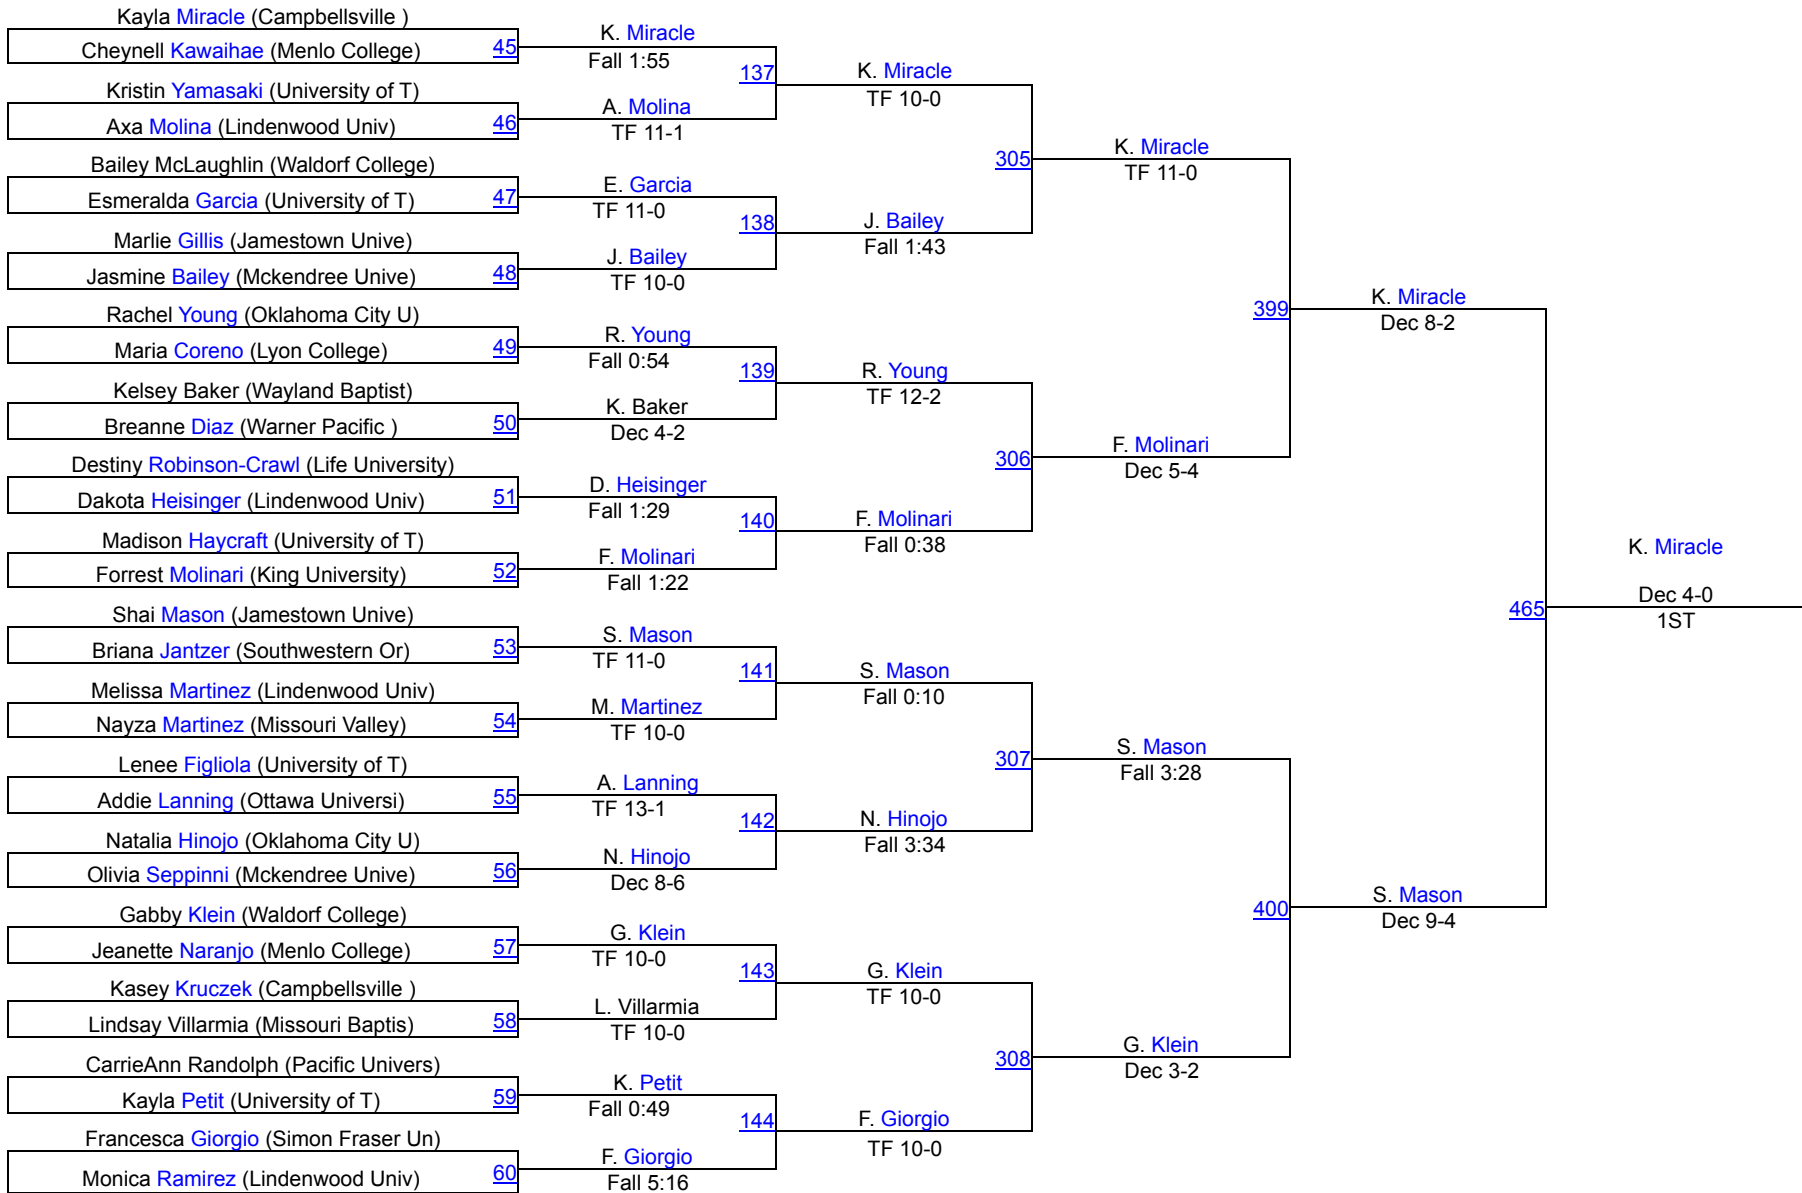

2015 WCWA Nationals

WCWA Nationals 101

2015 WCWA Nationals

WCWA Nationals 109

WCWA Nationals 109

WCWA Nationals 116

2015 WCWA Nationals

WCWA Nationals 123

2015 WCWA Nationals

WCWA Nationals 130

2015 WCWA Nationals

WCWA Nationals 136

2015 WCWA Nationals

WCWA Nationals 143

WCWA Nationals 143

2015 WCWA Nationals