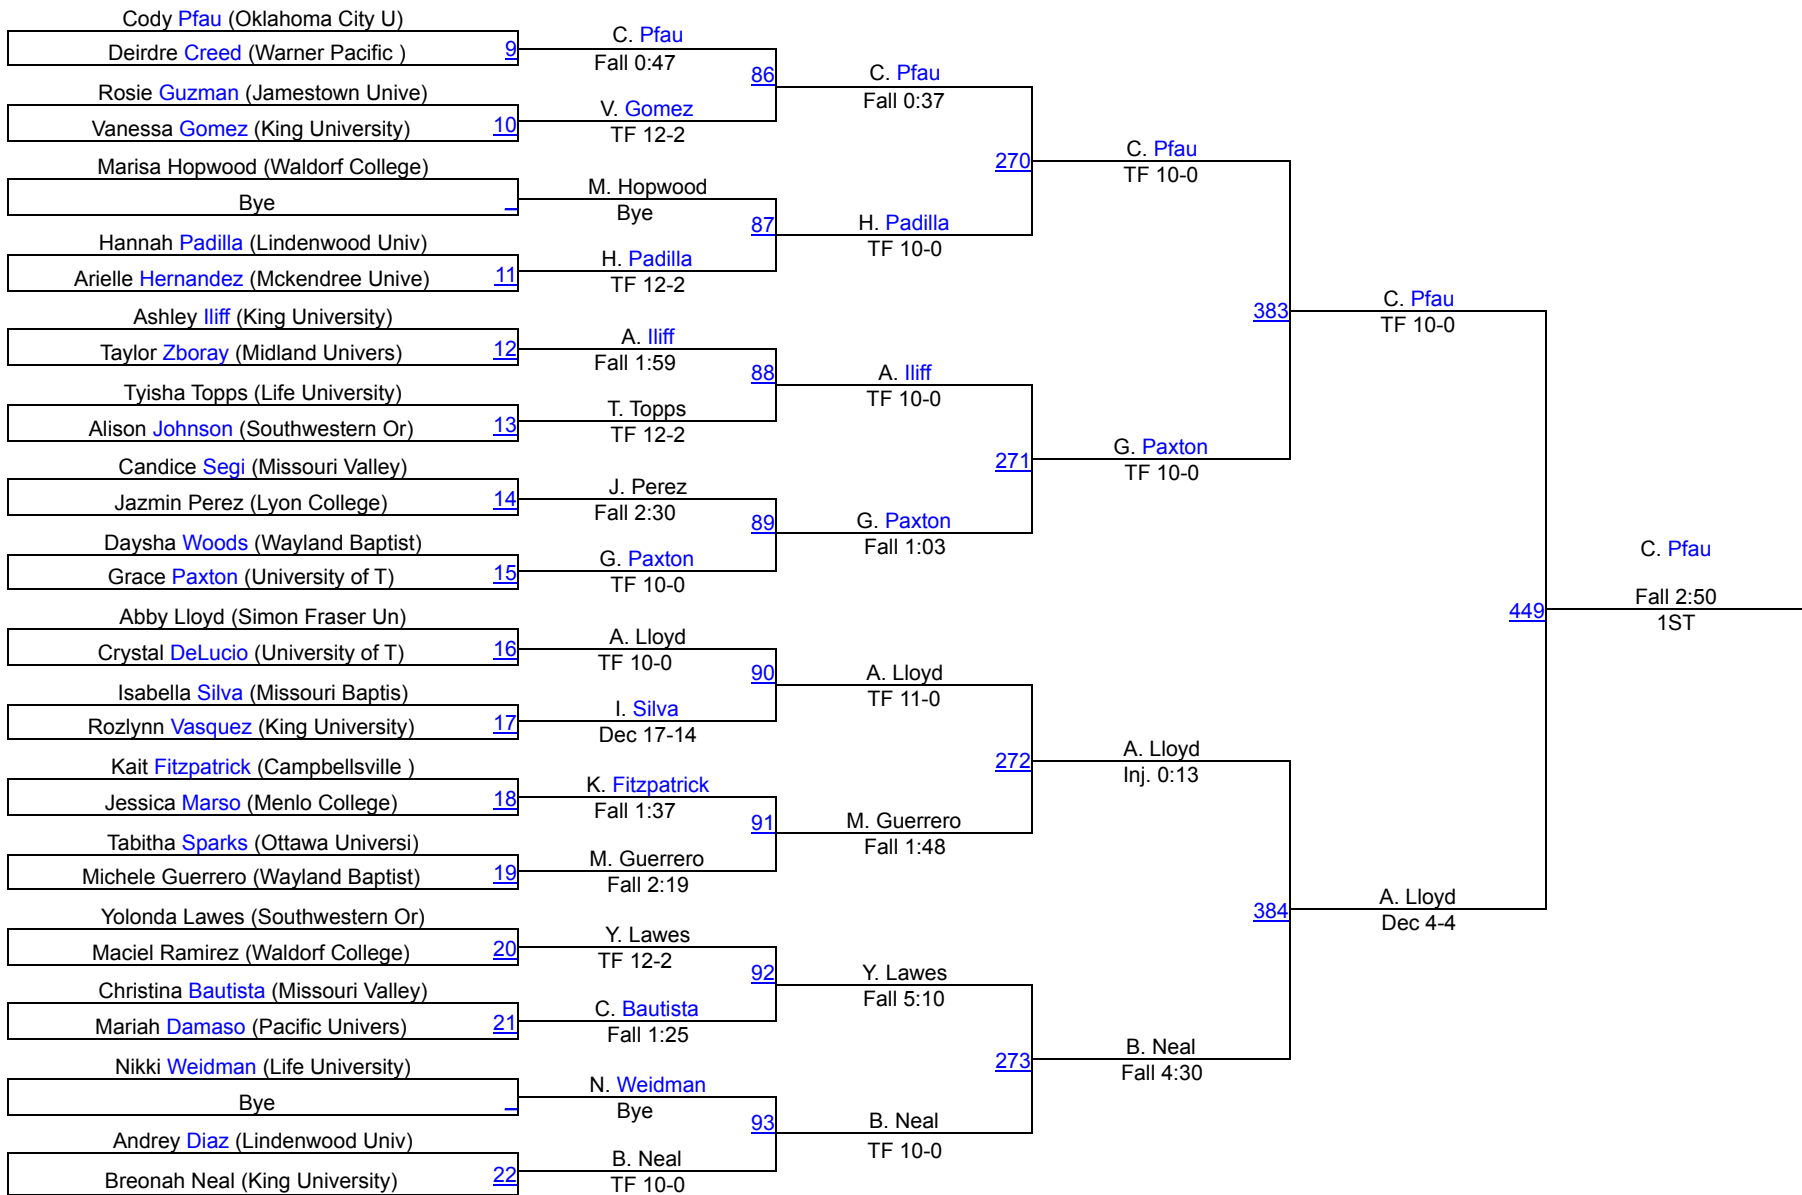

2015 WCWA Nationals

WCWA Nationals 101

2015 WCWA Nationals

WCWA Nationals 109

WCWA Nationals 109

WCWA Nationals 116

2015 WCWA Nationals

WCWA Nationals 123

2015 WCWA Nationals

WCWA Nationals 130

2015 WCWA Nationals

WCWA Nationals 136

2015 WCWA Nationals

WCWA Nationals 143

WCWA Nationals 143

2015 WCWA Nationals