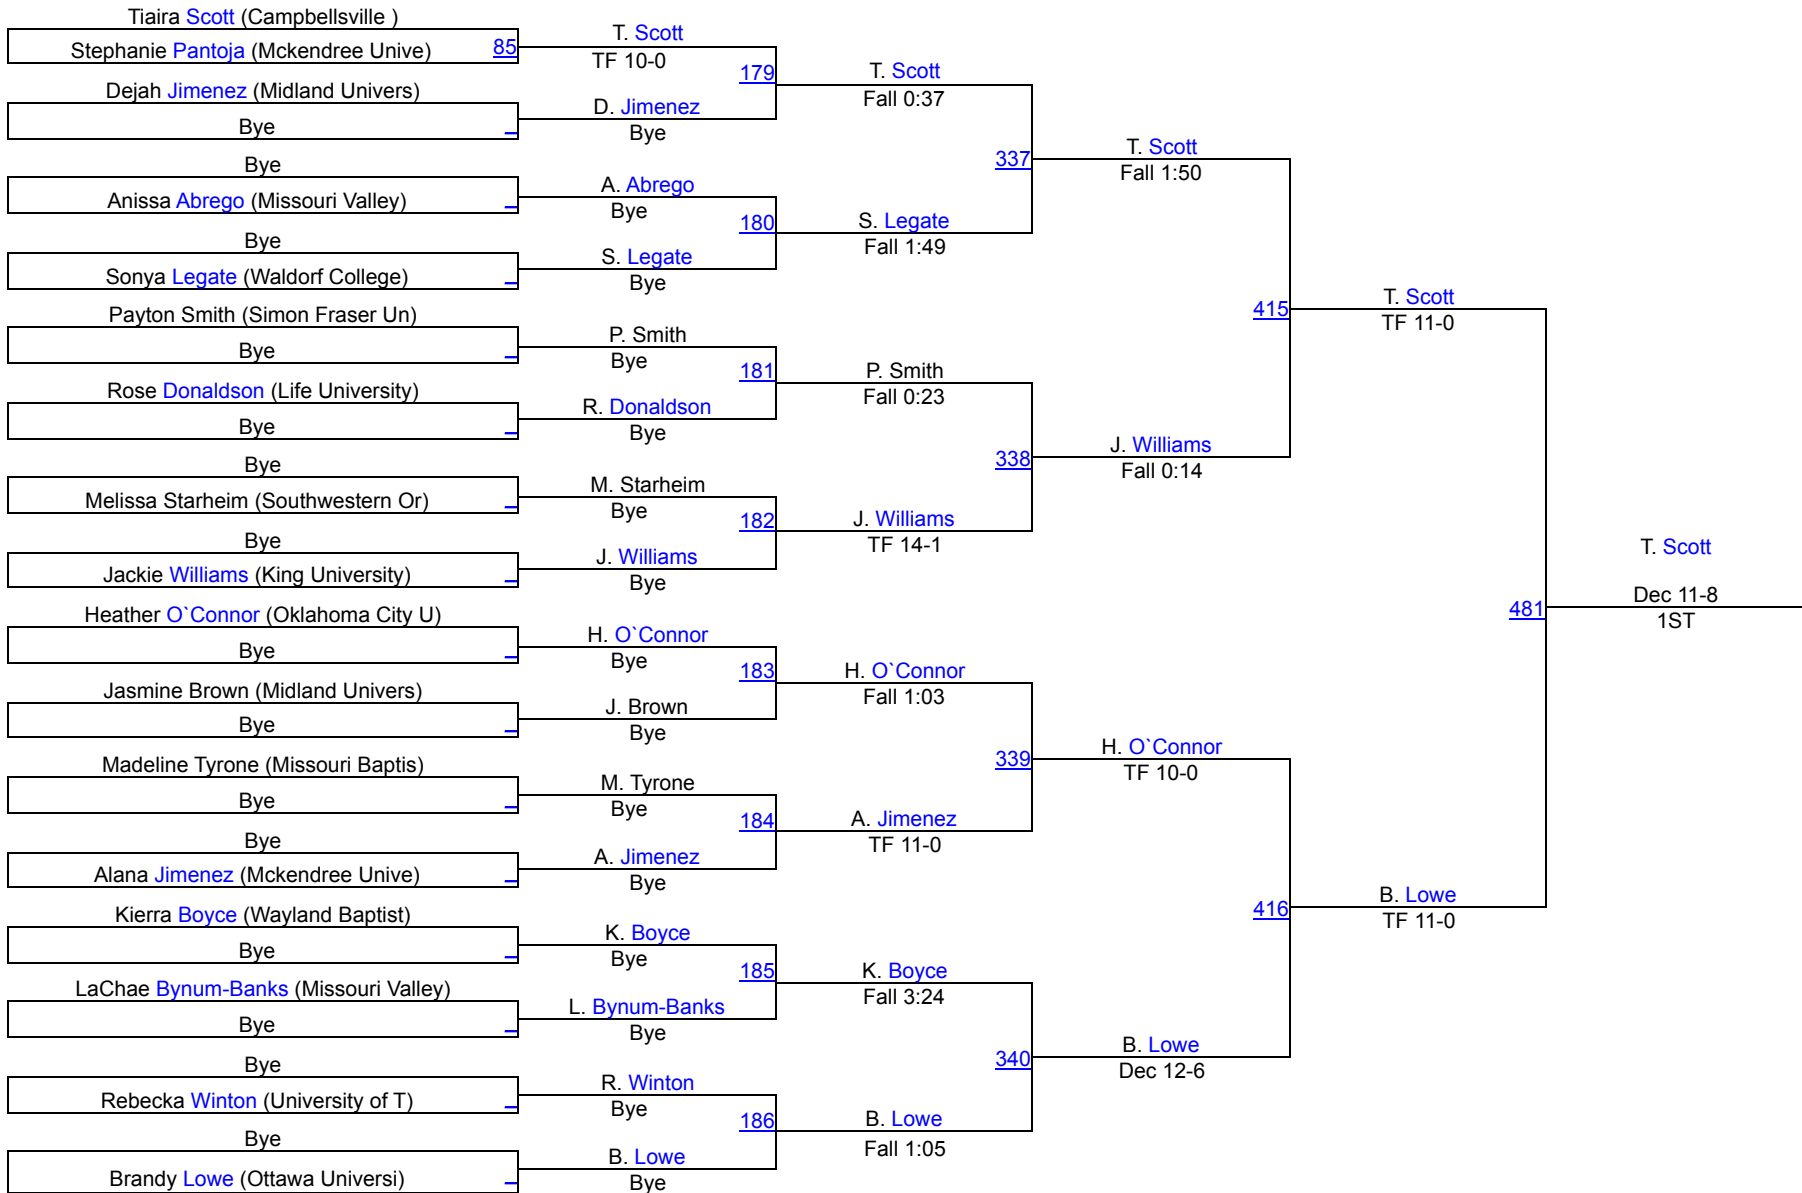

2015 WCWA Nationals

WCWA Nationals 101

2015 WCWA Nationals

WCWA Nationals 109

WCWA Nationals 109

WCWA Nationals 116

2015 WCWA Nationals

WCWA Nationals 123

2015 WCWA Nationals

WCWA Nationals 130

2015 WCWA Nationals

WCWA Nationals 136

2015 WCWA Nationals

WCWA Nationals 143

WCWA Nationals 143

2015 WCWA Nationals

WCWA Nationals 155

WCWA Nationals 155

2015 WCWA Nationals

WCWA Nationals 170

WCWA Nationals 170

2015 WCWA Nationals

WCWA Nationals 191

WCWA Nationals 191