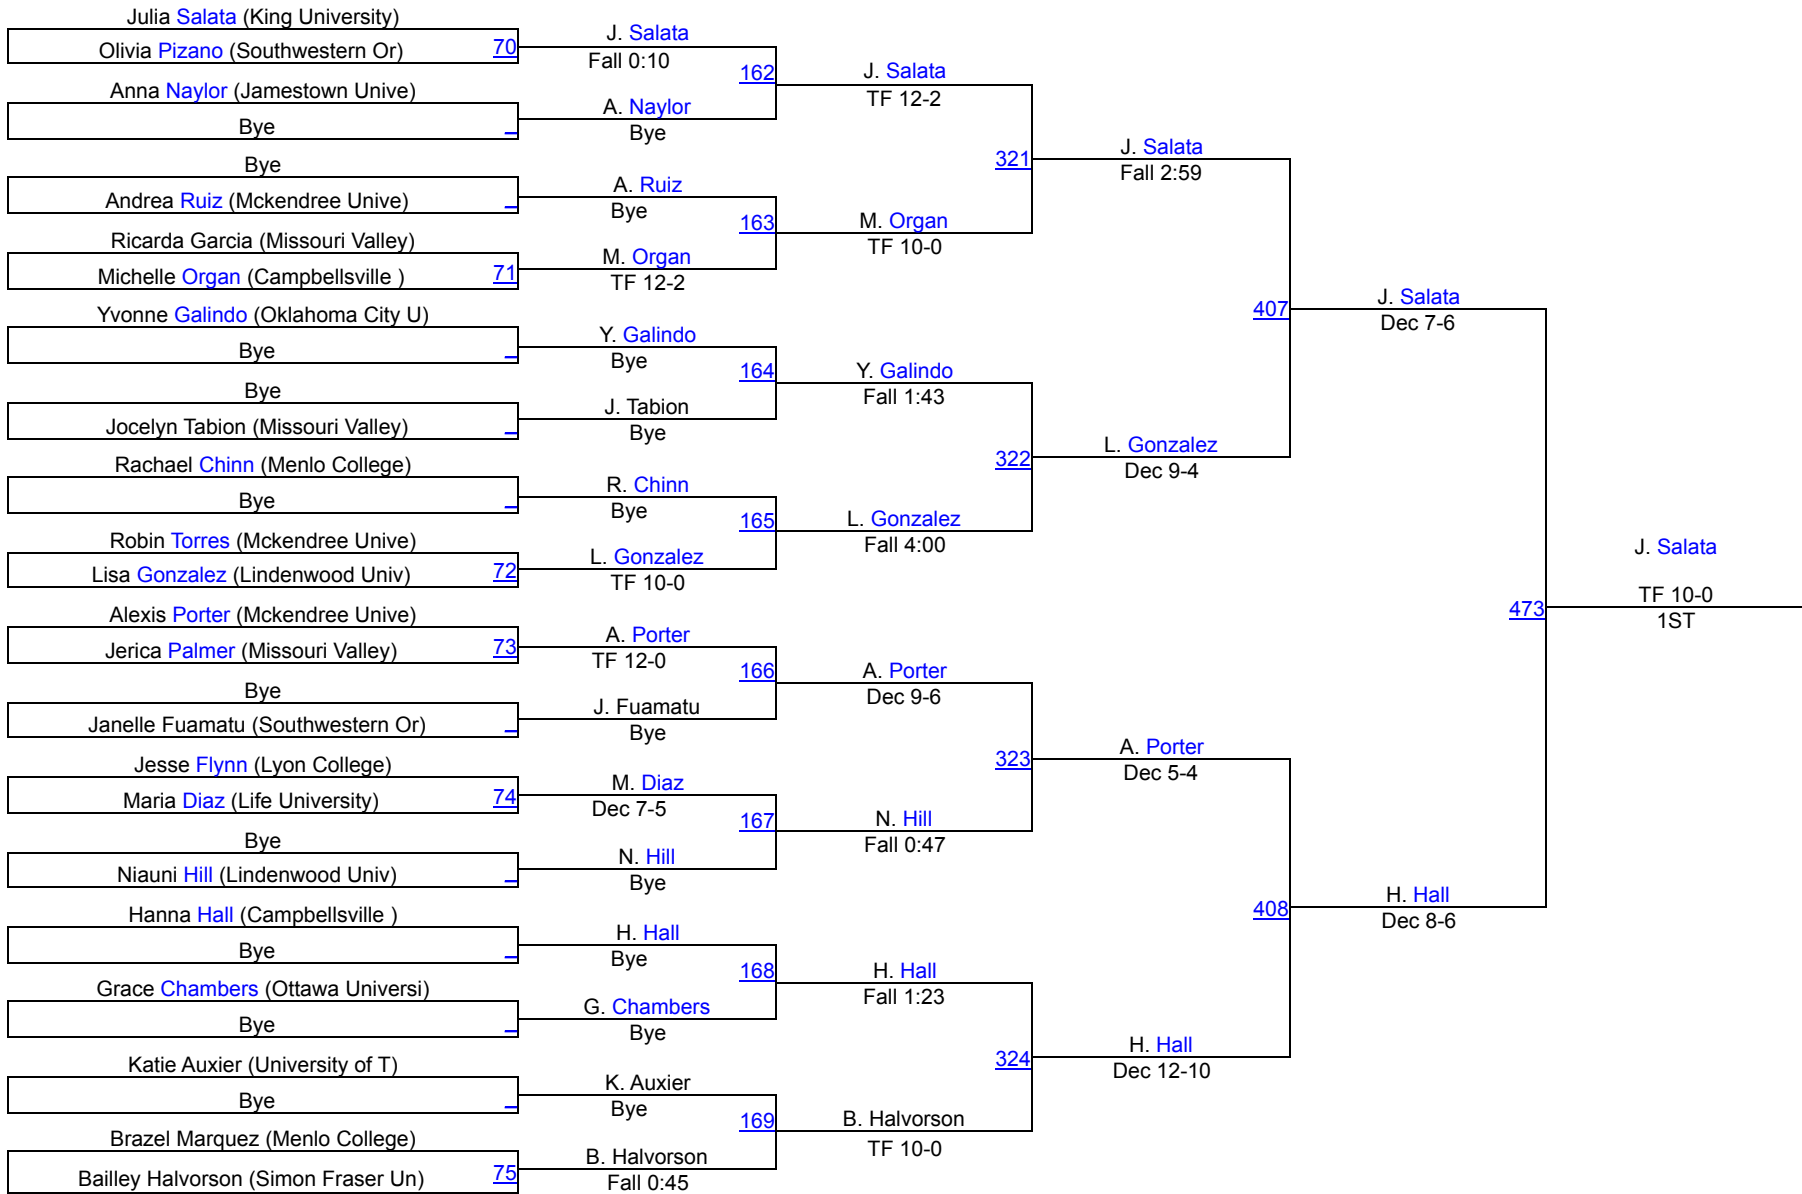

2015 WCWA Nationals

WCWA Nationals 155