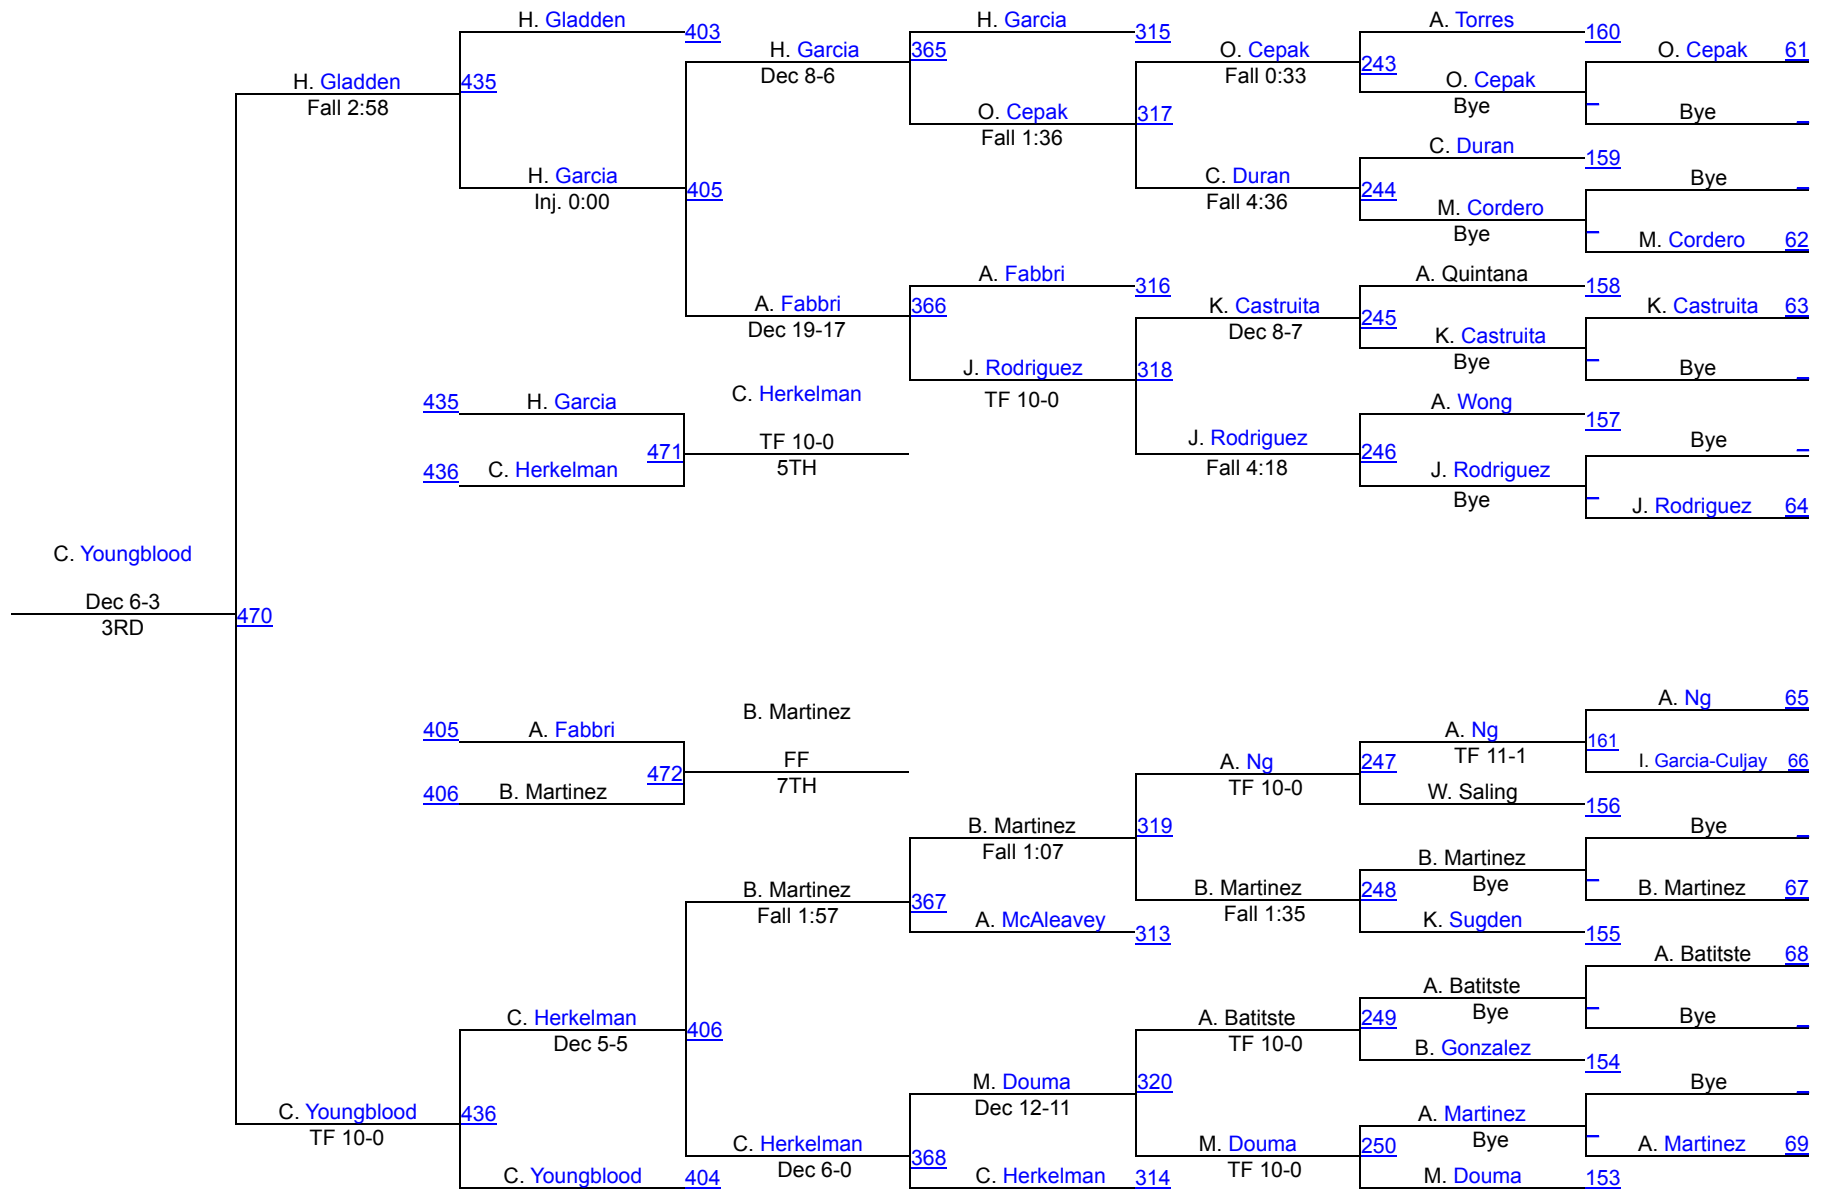

2015 WCWA Nationals

WCWA Nationals 101

2015 WCWA Nationals

WCWA Nationals 109

WCWA Nationals 109

WCWA Nationals 116

2015 WCWA Nationals

WCWA Nationals 123

2015 WCWA Nationals

WCWA Nationals 130

2015 WCWA Nationals

WCWA Nationals 136

2015 WCWA Nationals

WCWA Nationals 143

WCWA Nationals 143

2015 WCWA Nationals