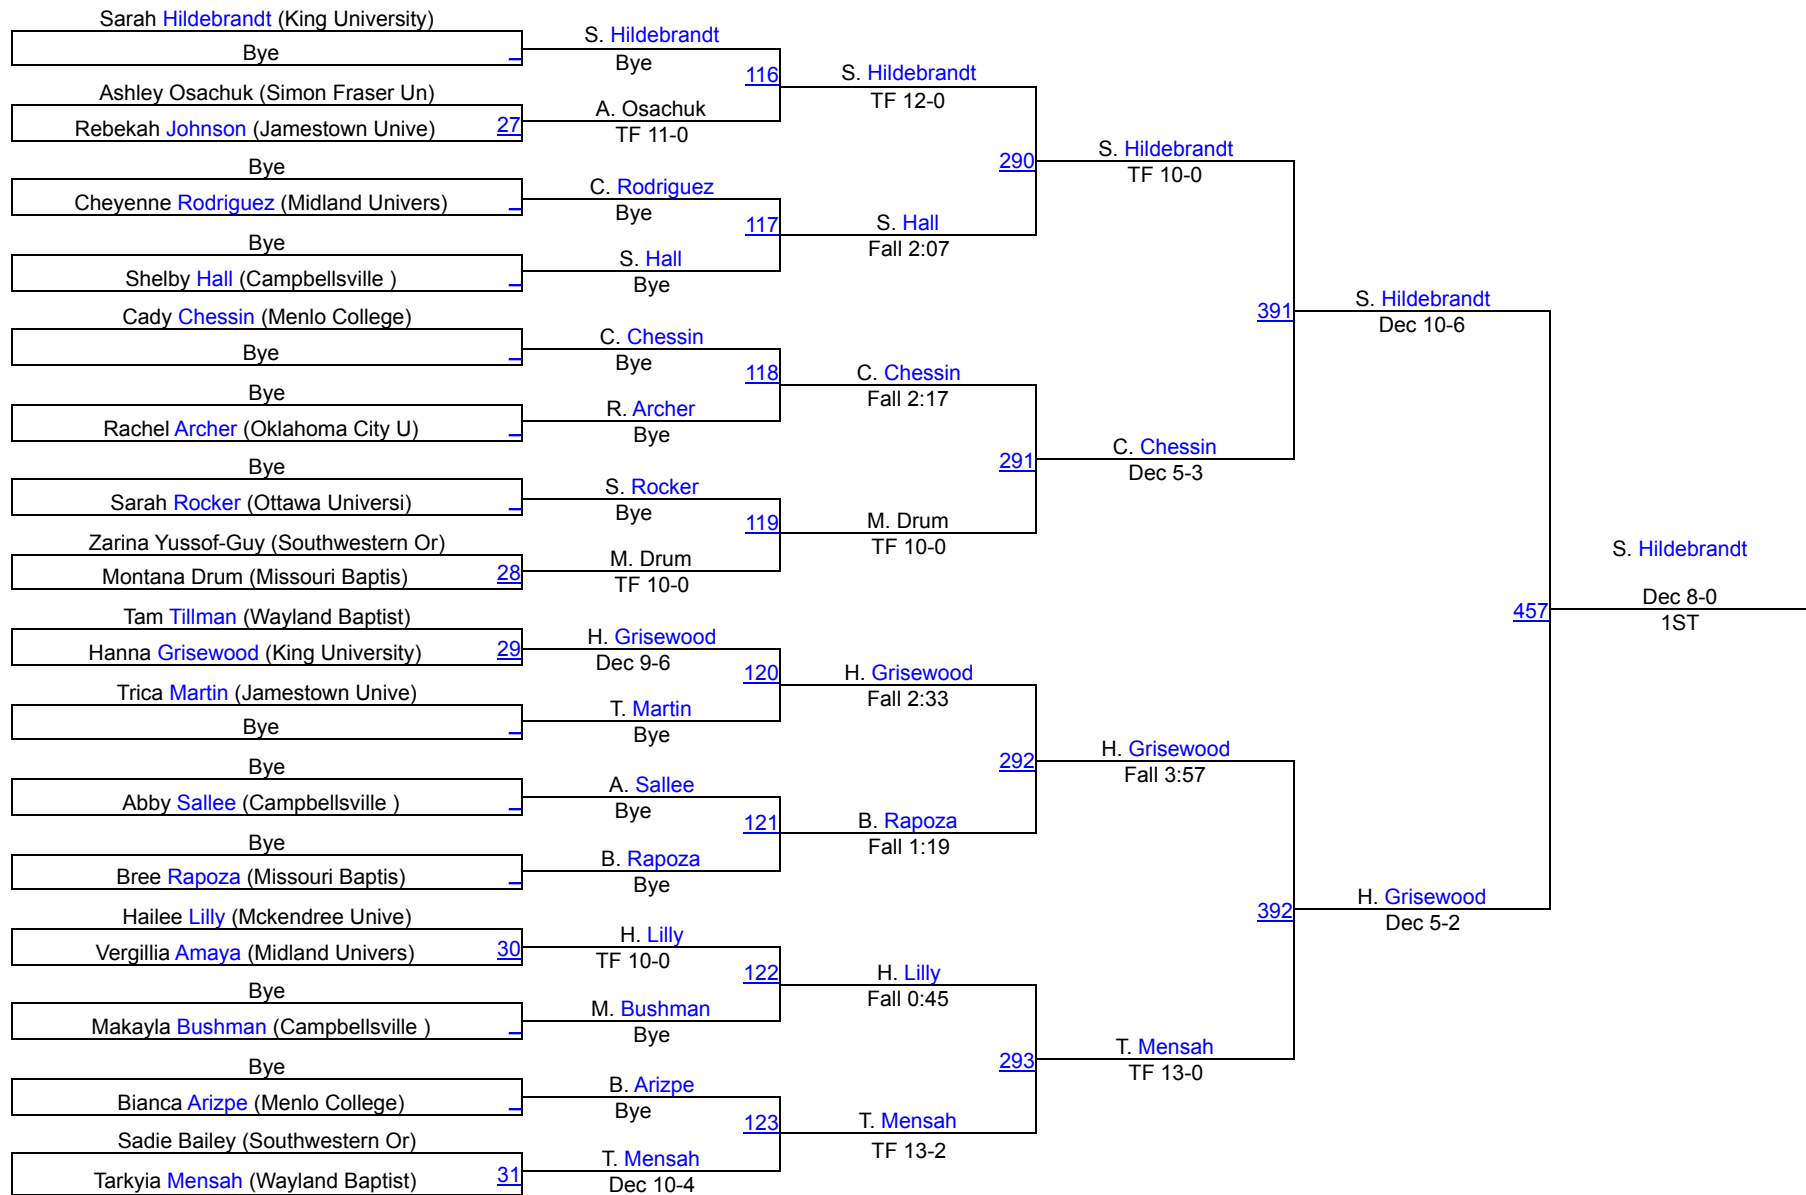

2015 WCWA Nationals

WCWA Nationals 101

2015 WCWA Nationals

WCWA Nationals 109

WCWA Nationals 109

WCWA Nationals 116

2015 WCWA Nationals

WCWA Nationals 123

2015 WCWA Nationals

WCWA Nationals 130

2015 WCWA Nationals

WCWA Nationals 136

2015 WCWA Nationals

WCWA Nationals 143

WCWA Nationals 143

2015 WCWA Nationals