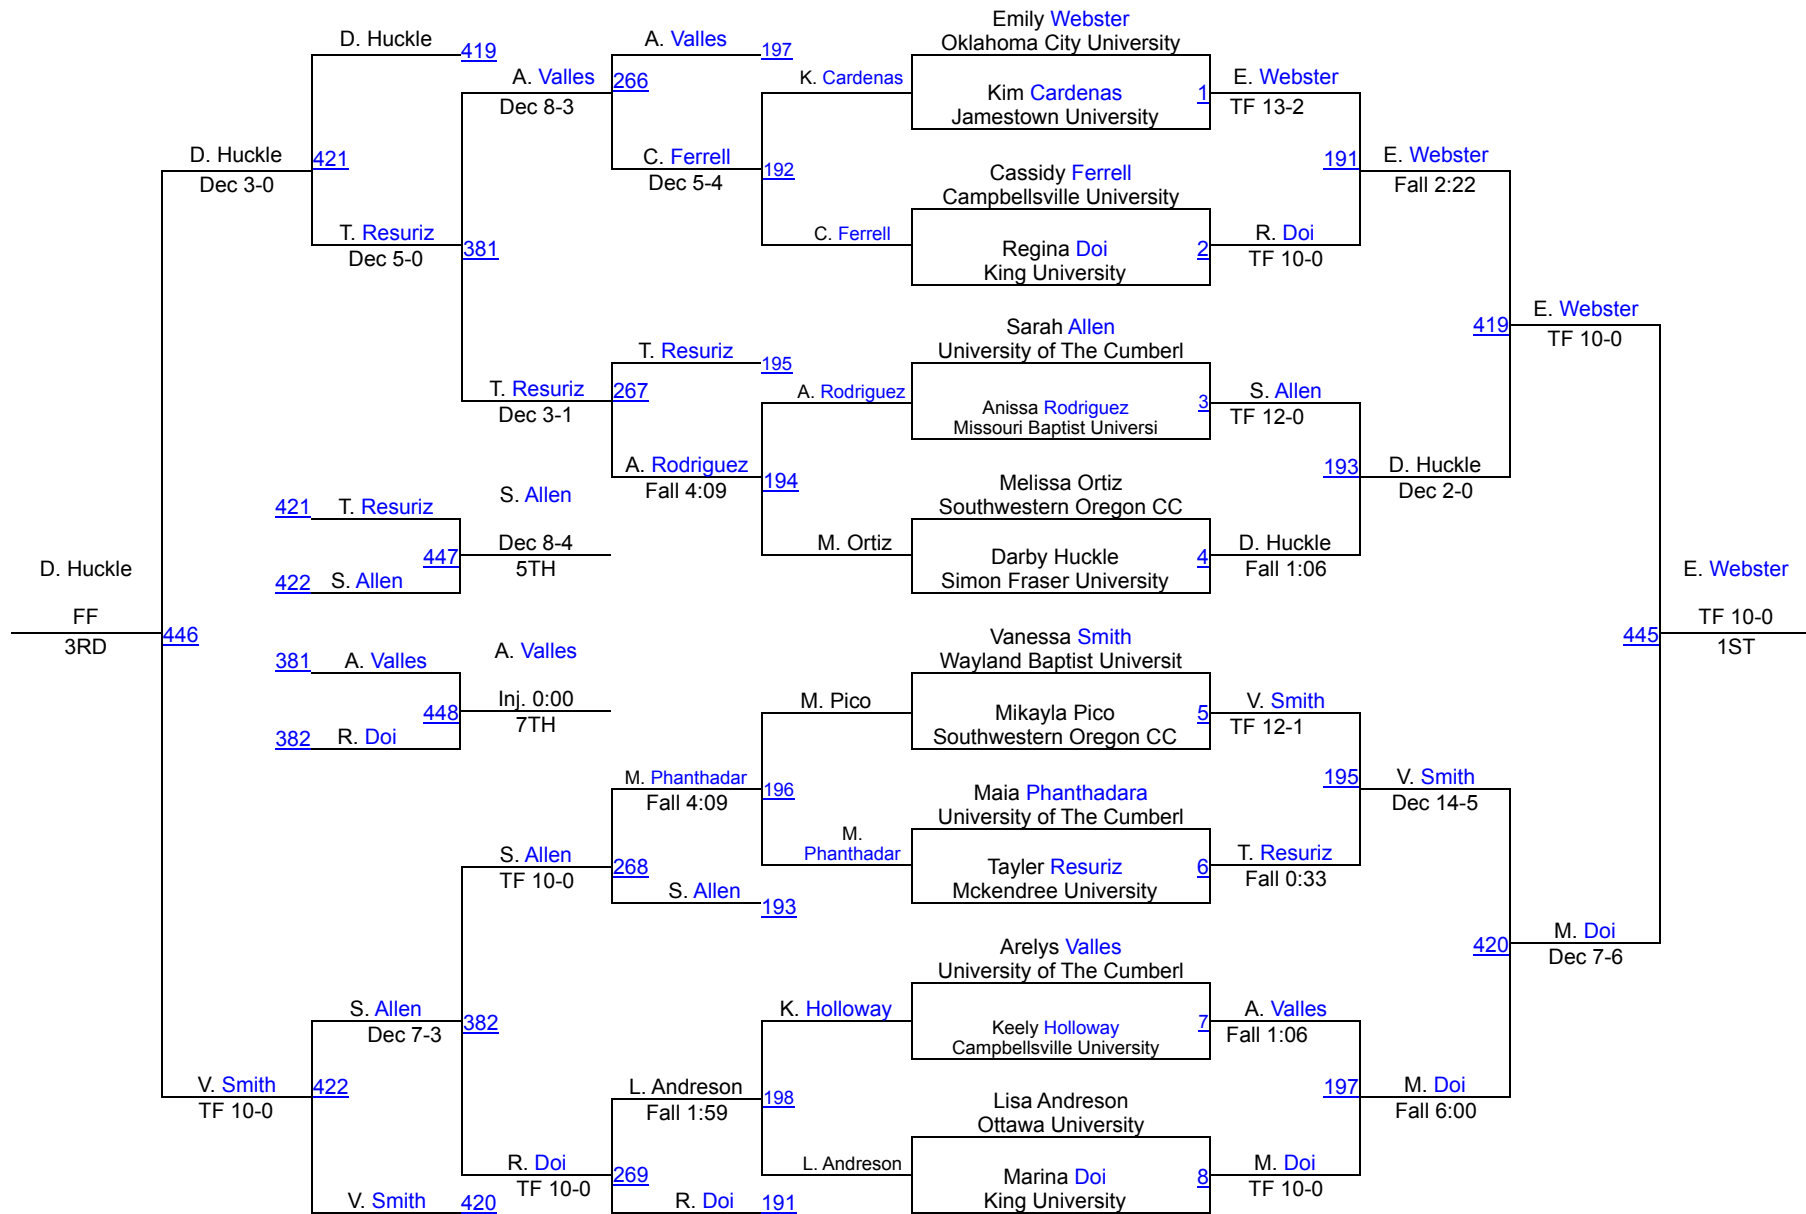

2015 WCWA Nationals

WCWA Nationals 101

2015 WCWA Nationals

WCWA Nationals 109

WCWA Nationals 109

WCWA Nationals 116

2015 WCWA Nationals

WCWA Nationals 123

2015 WCWA Nationals

WCWA Nationals 130

2015 WCWA Nationals

WCWA Nationals 136

2015 WCWA Nationals

WCWA Nationals 143

WCWA Nationals 143

2015 WCWA Nationals