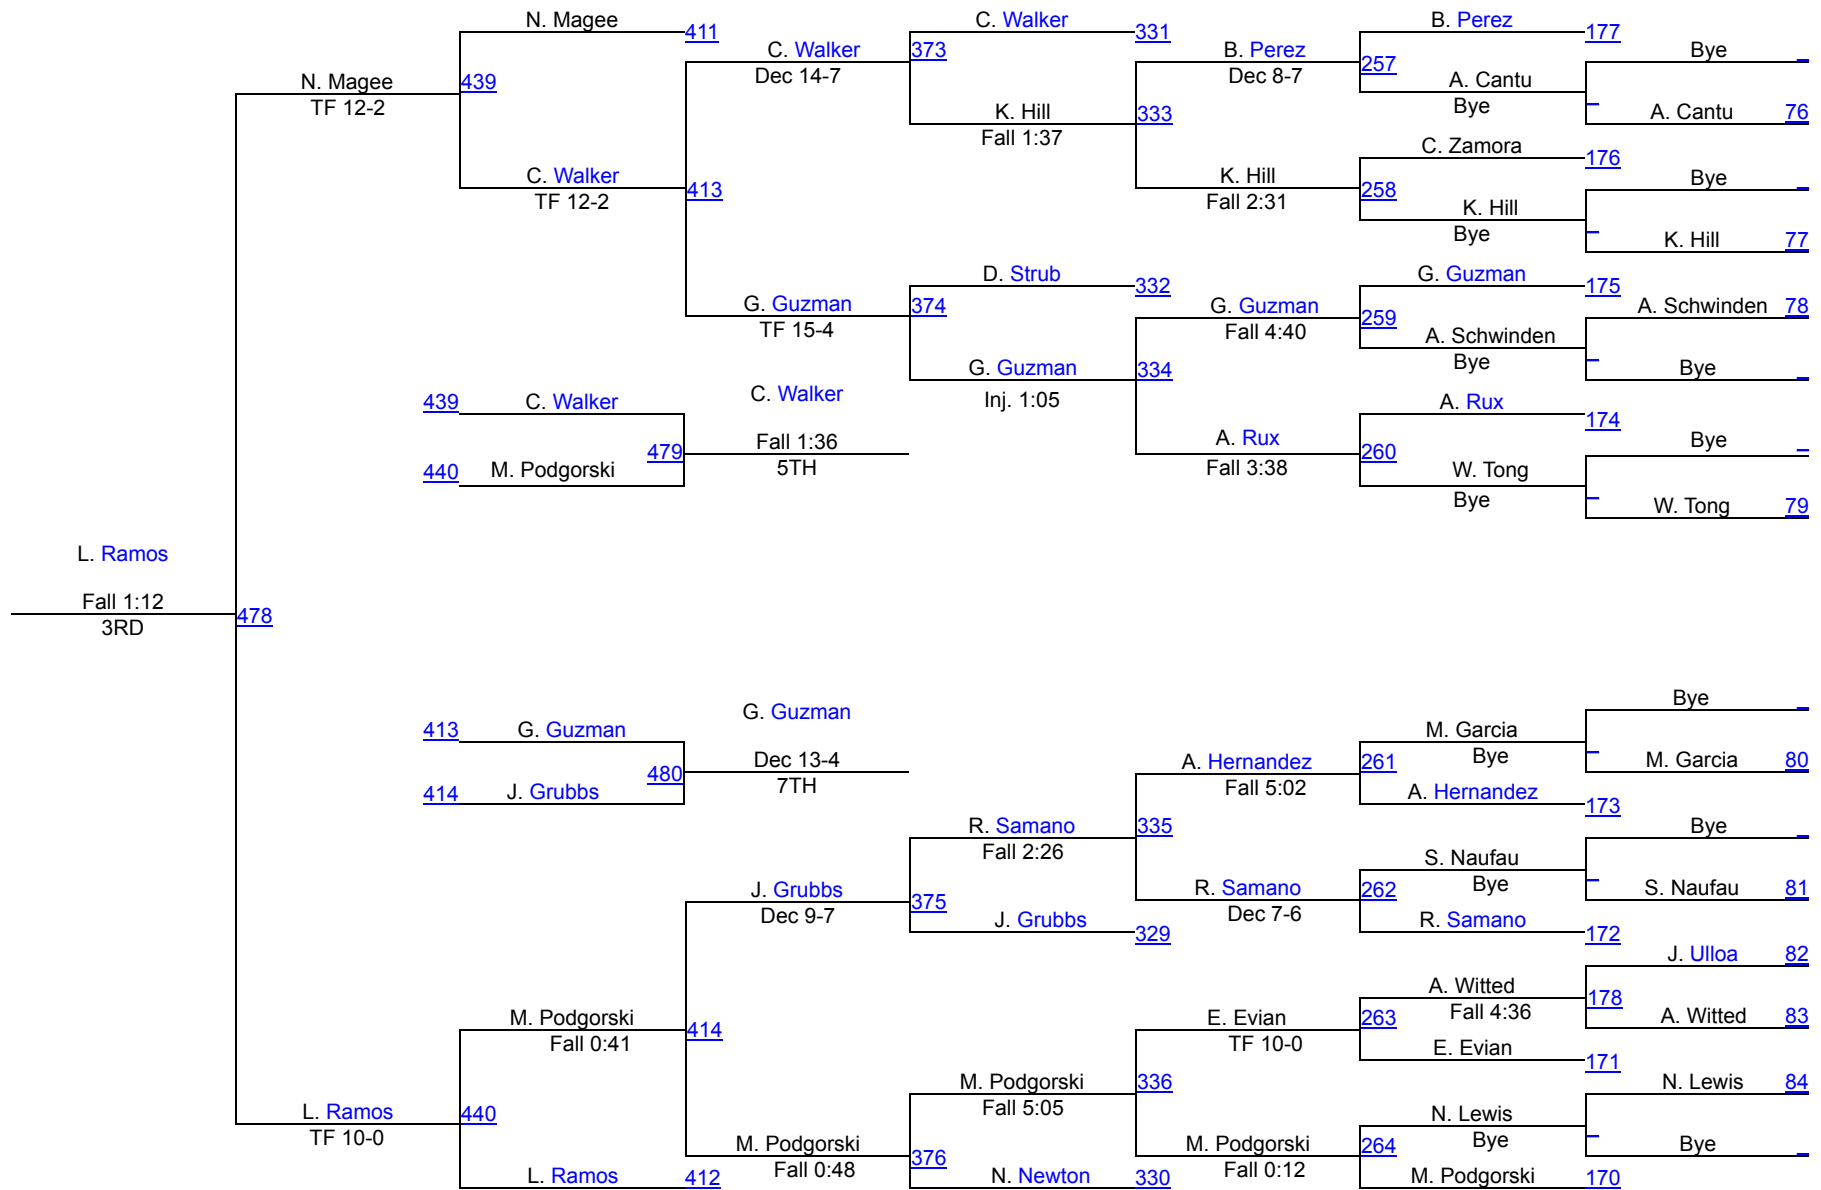

WCWA Nationals 155

WCWA Nationals 155

2015 WCWA Nationals

WCWA Nationals 170

WCWA Nationals 170

2015 WCWA Nationals

WCWA Nationals 191

WCWA Nationals 191