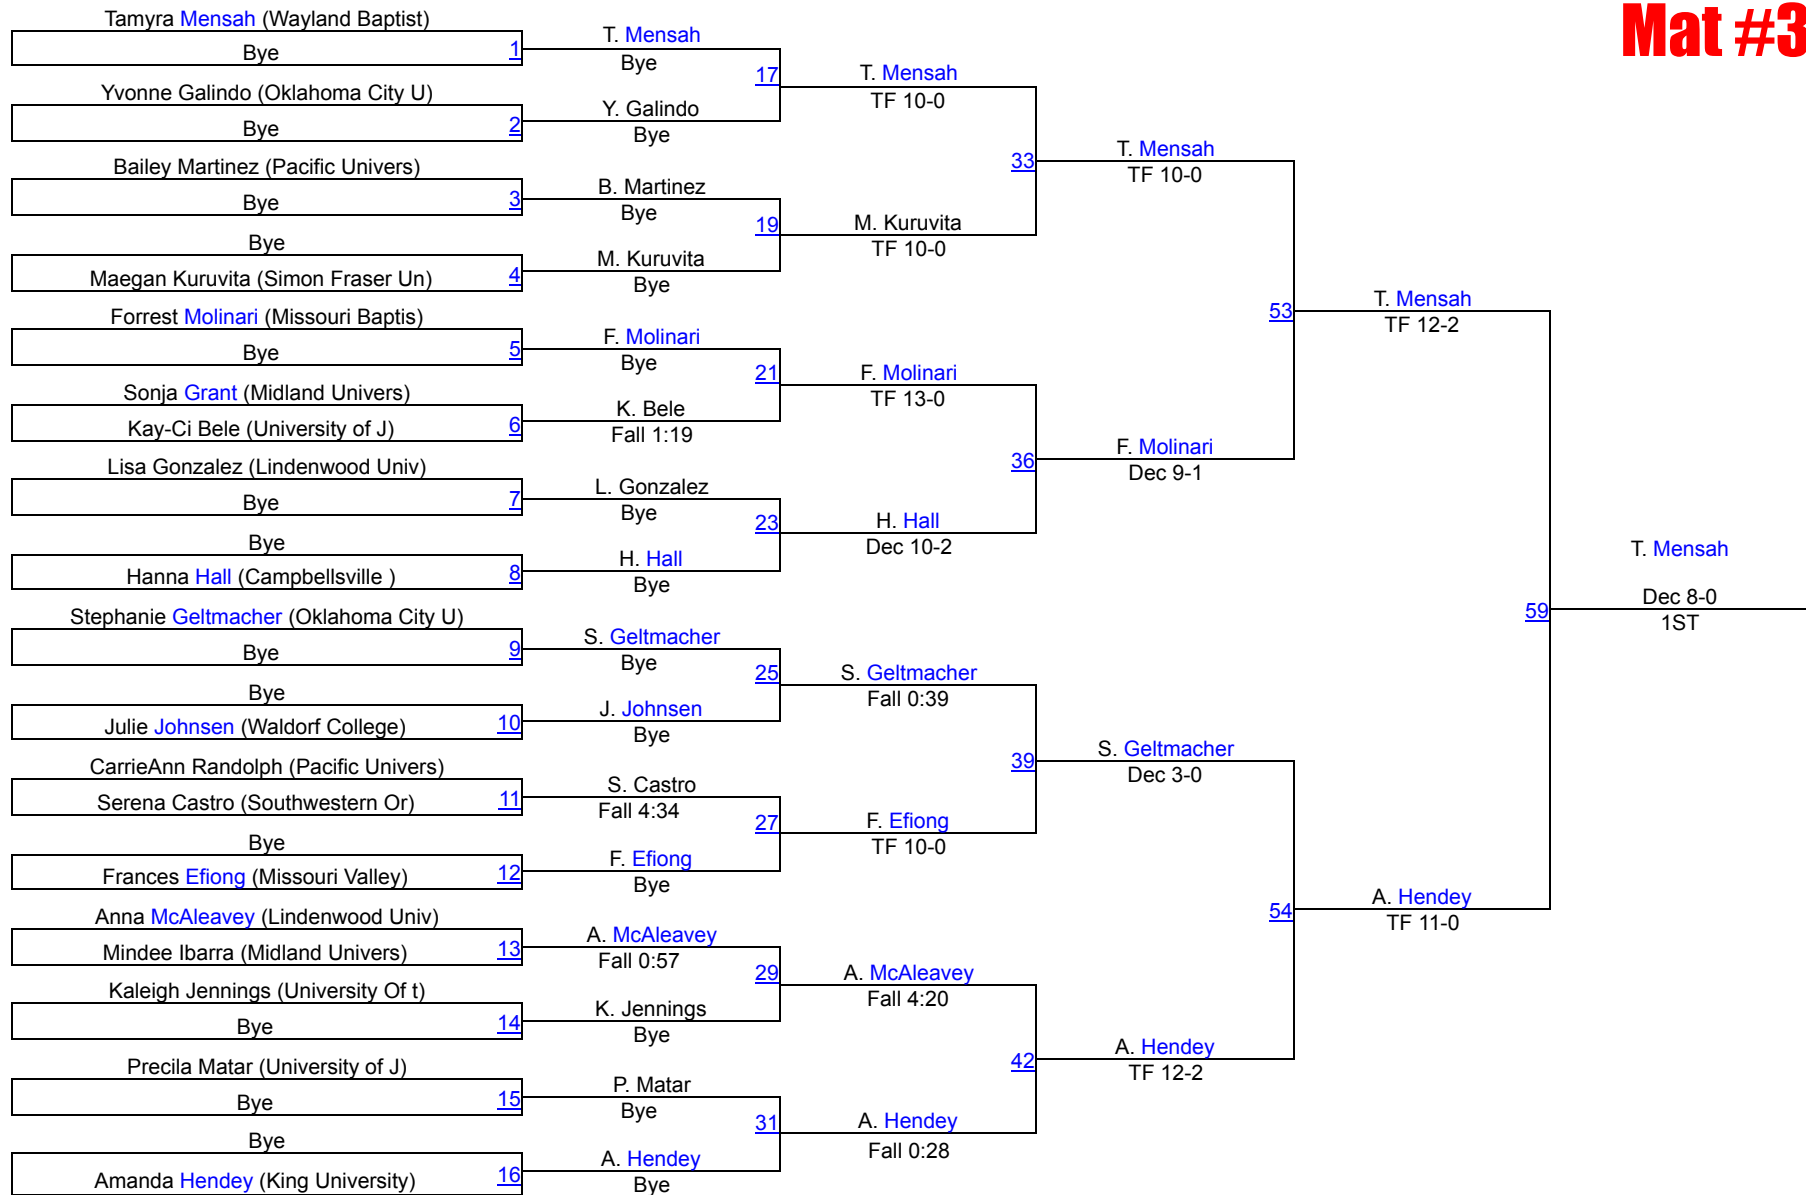

WCWA National Championships

College 143 Mat #3