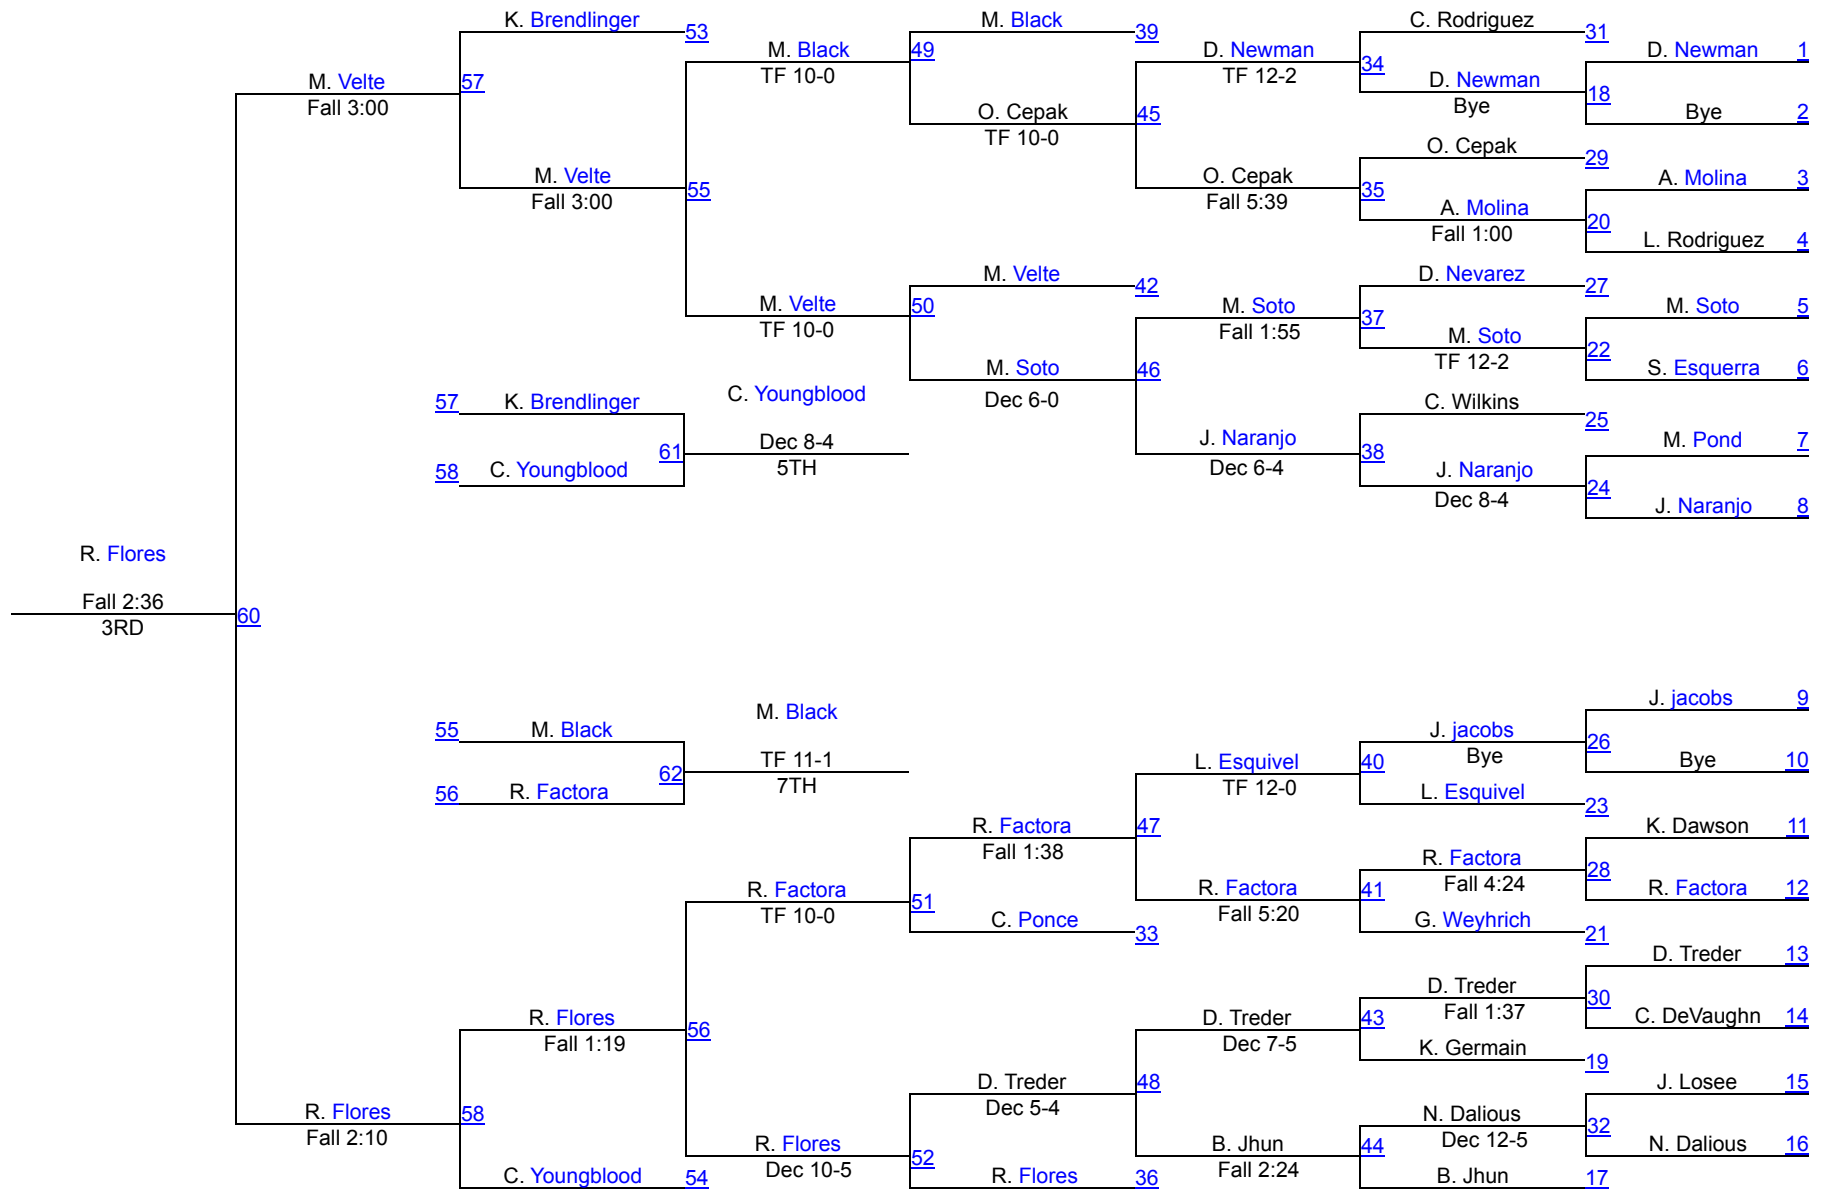

College 130