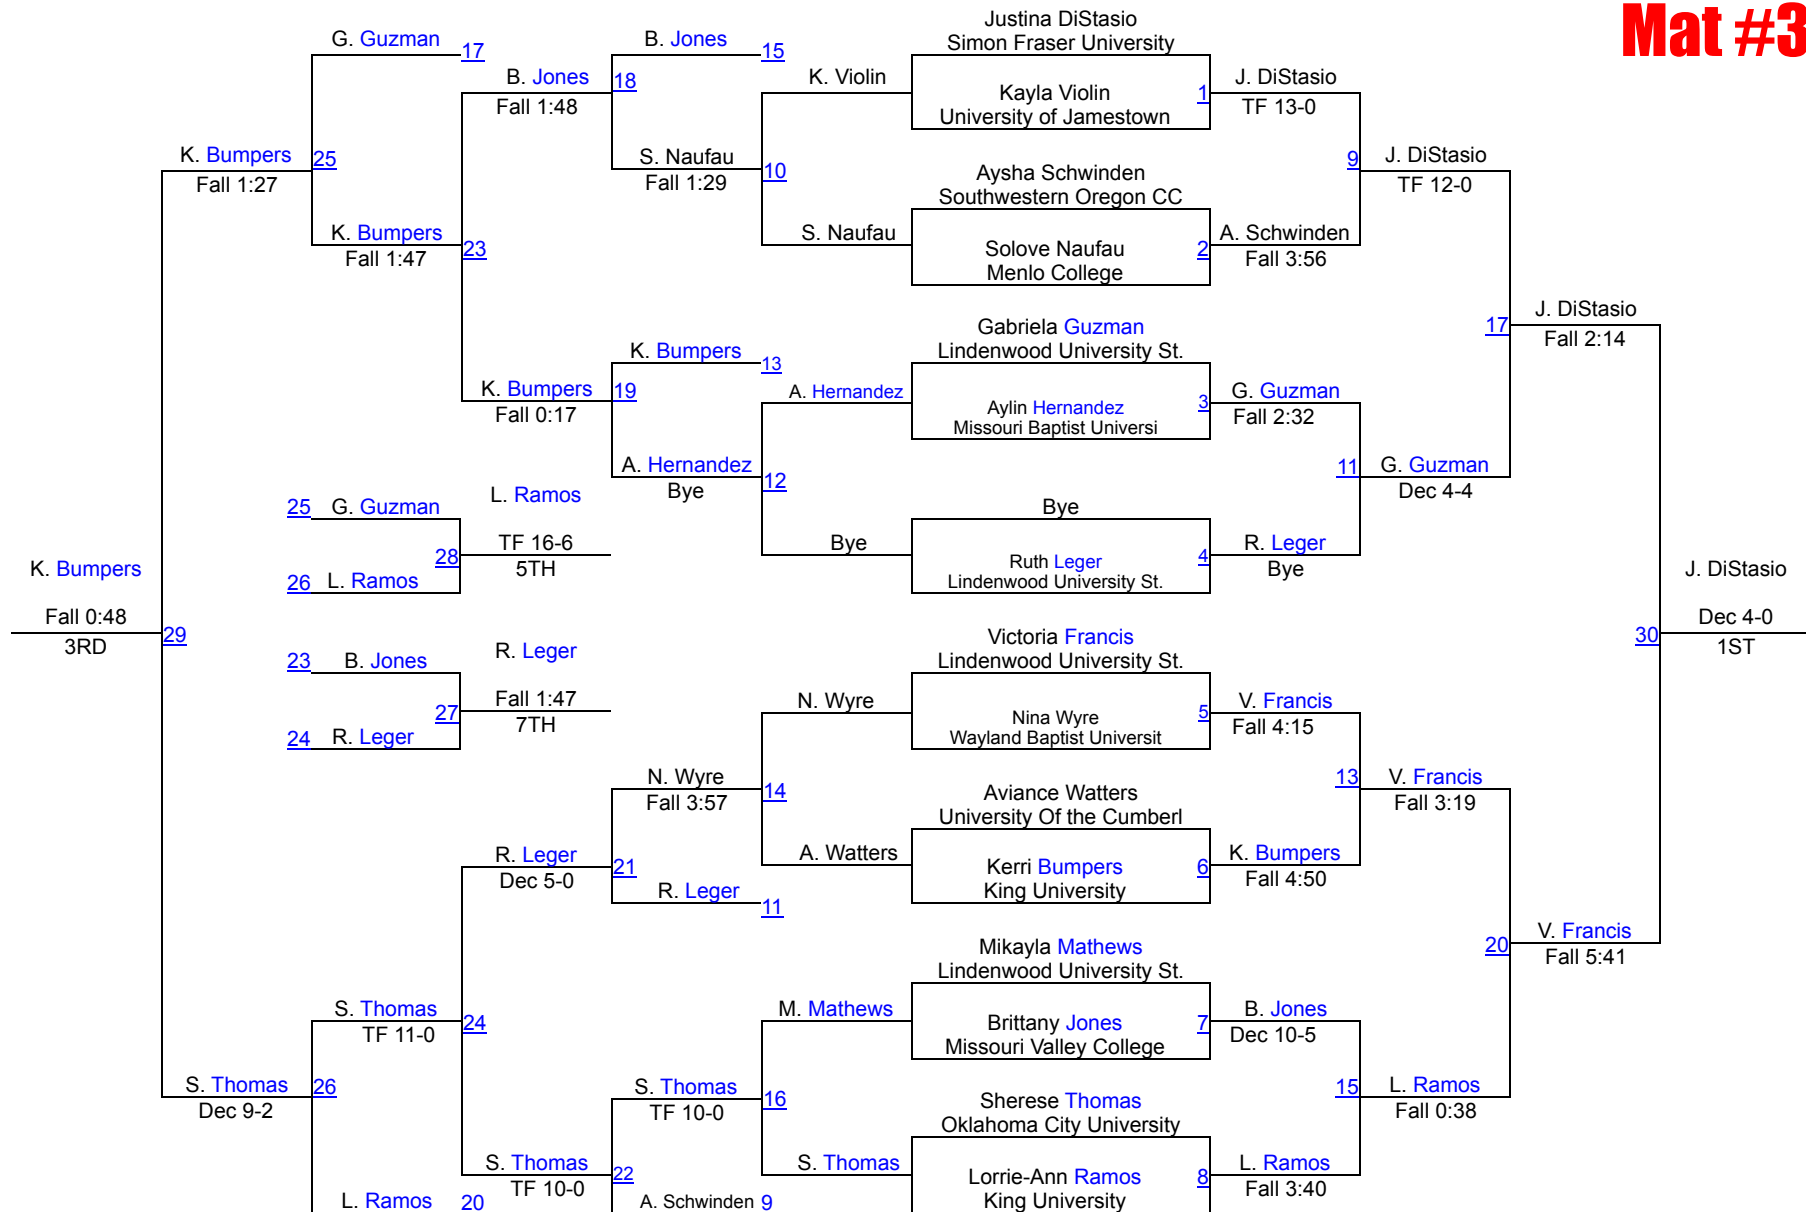

WCWA National Championships

College 170 Mat #3