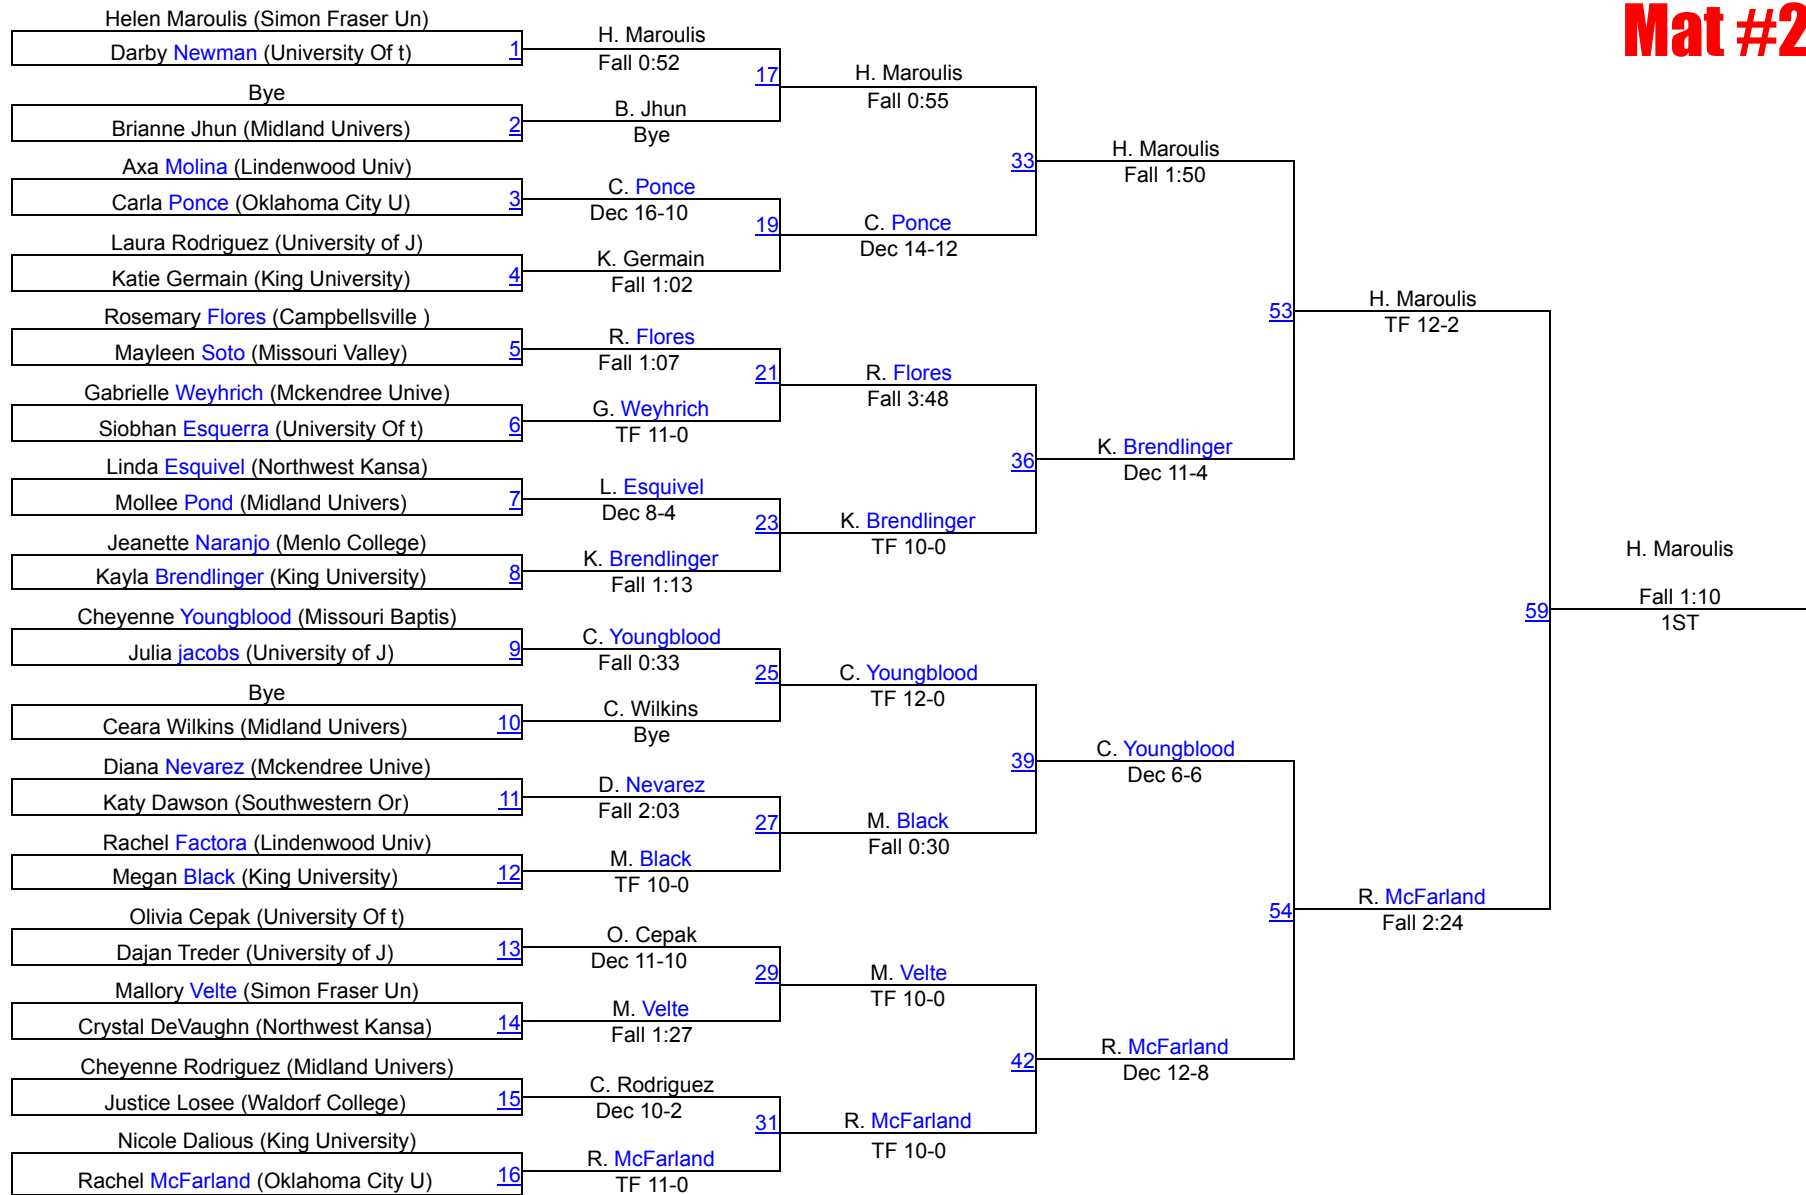

WCWA National Championships

College 130 Mat #2