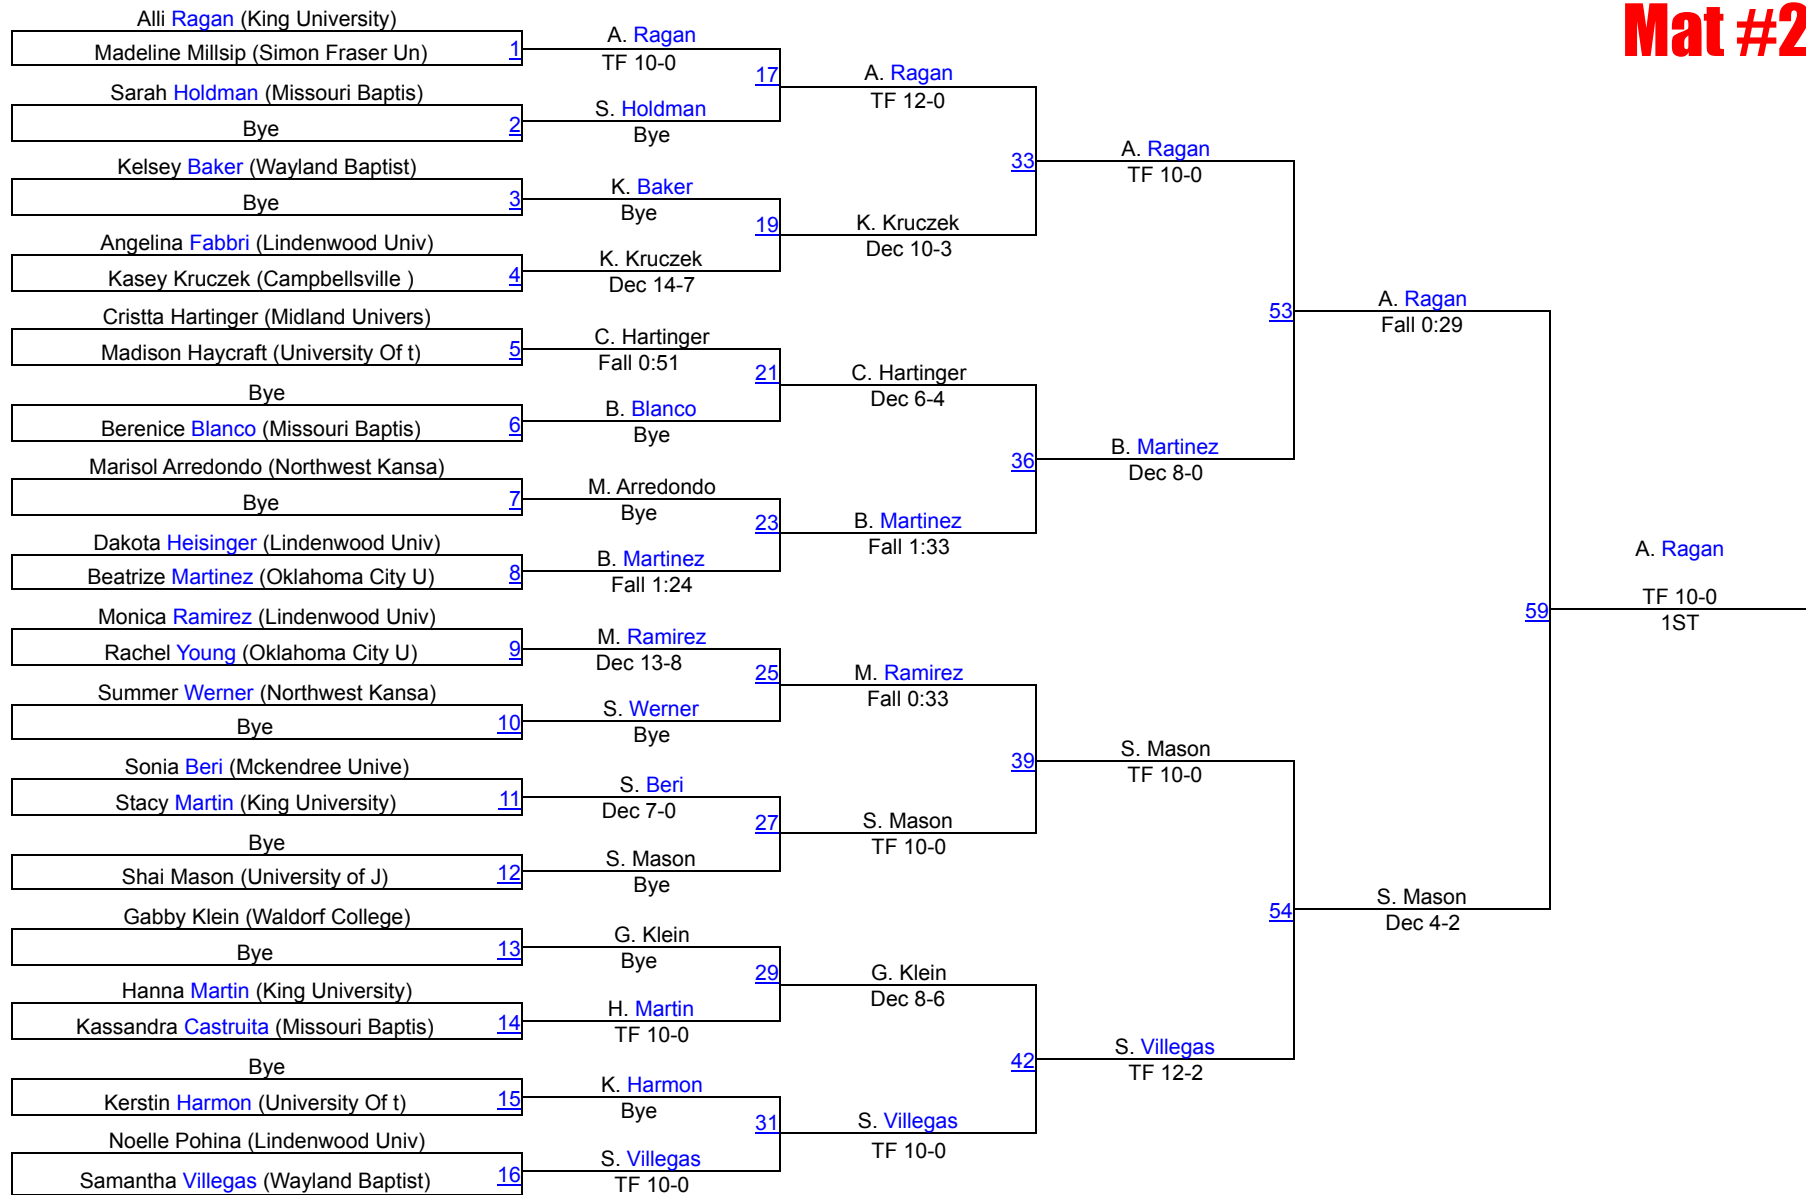

WCWA National Championships

College 136 Mat #2