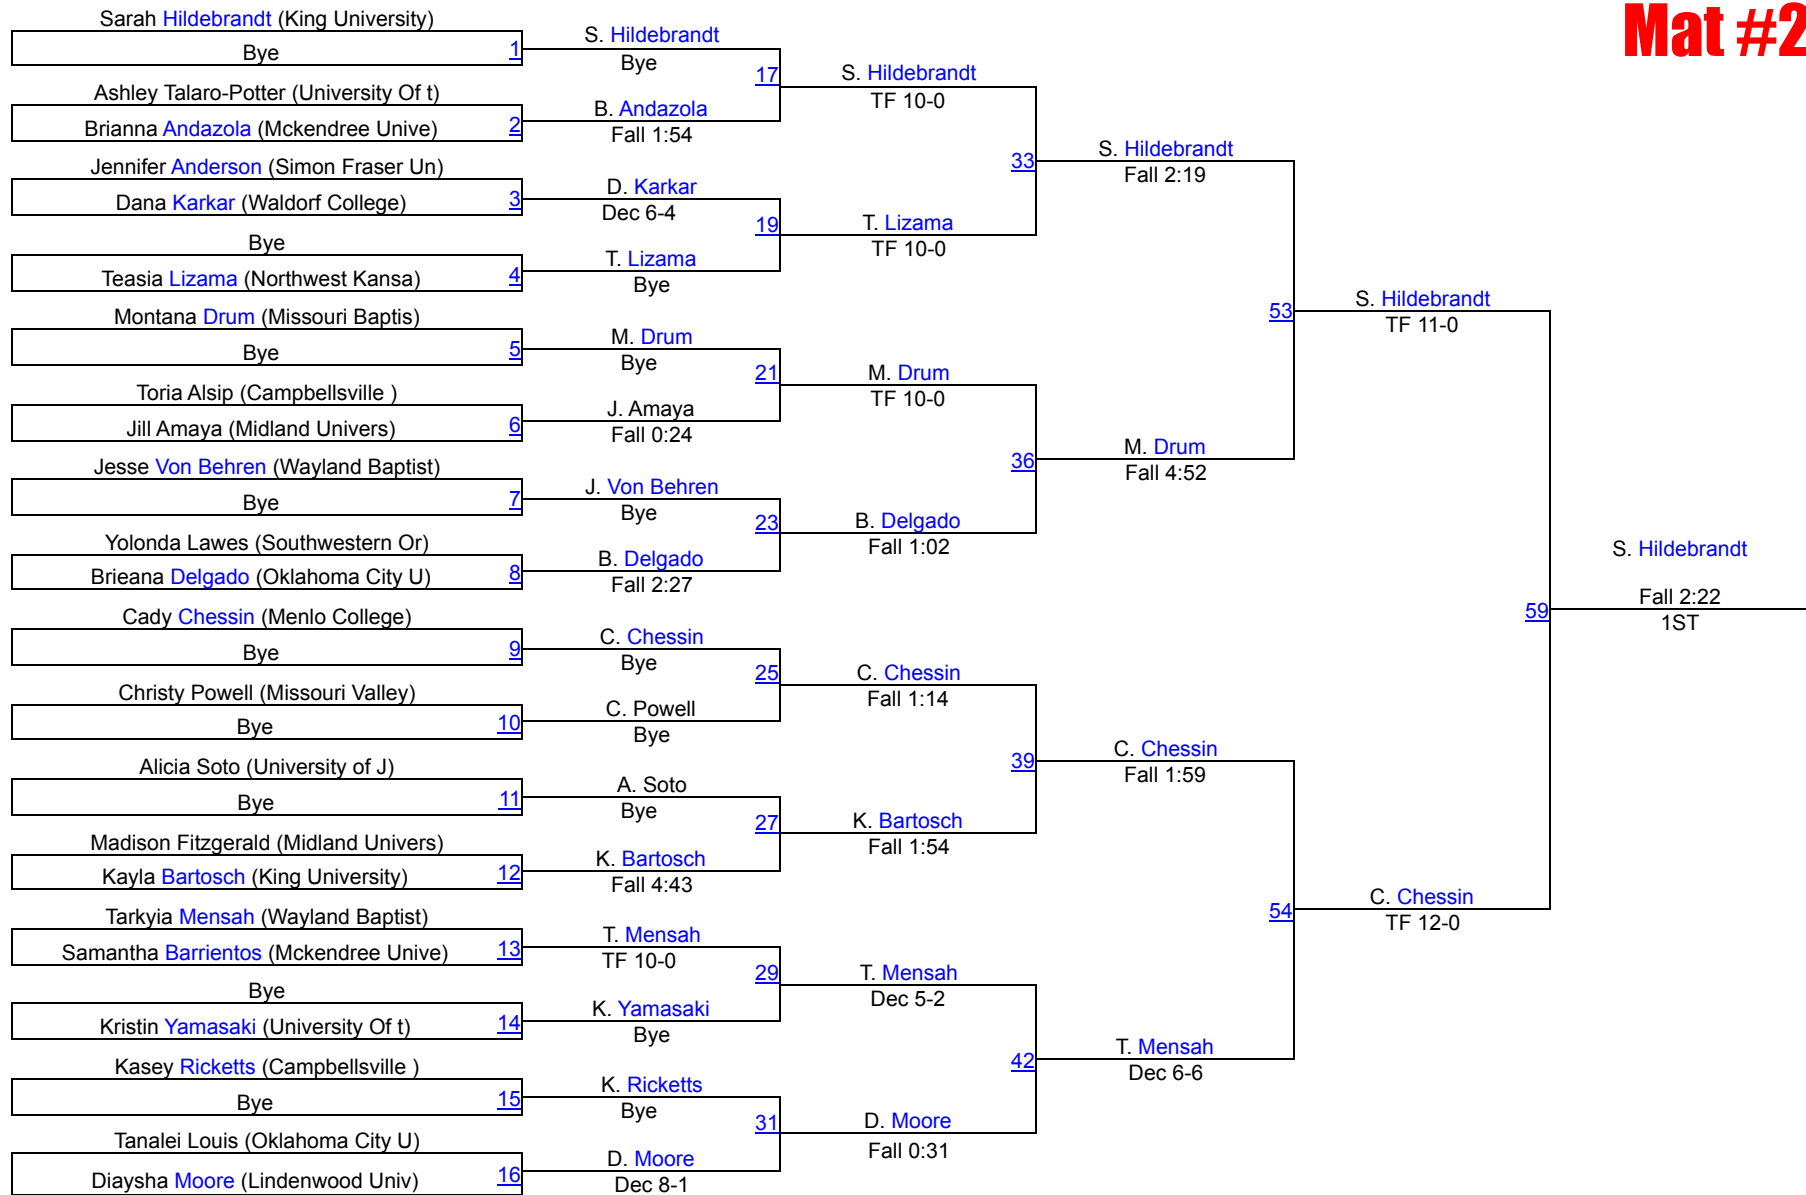

WCWA National Championships

College 123
Mat #2