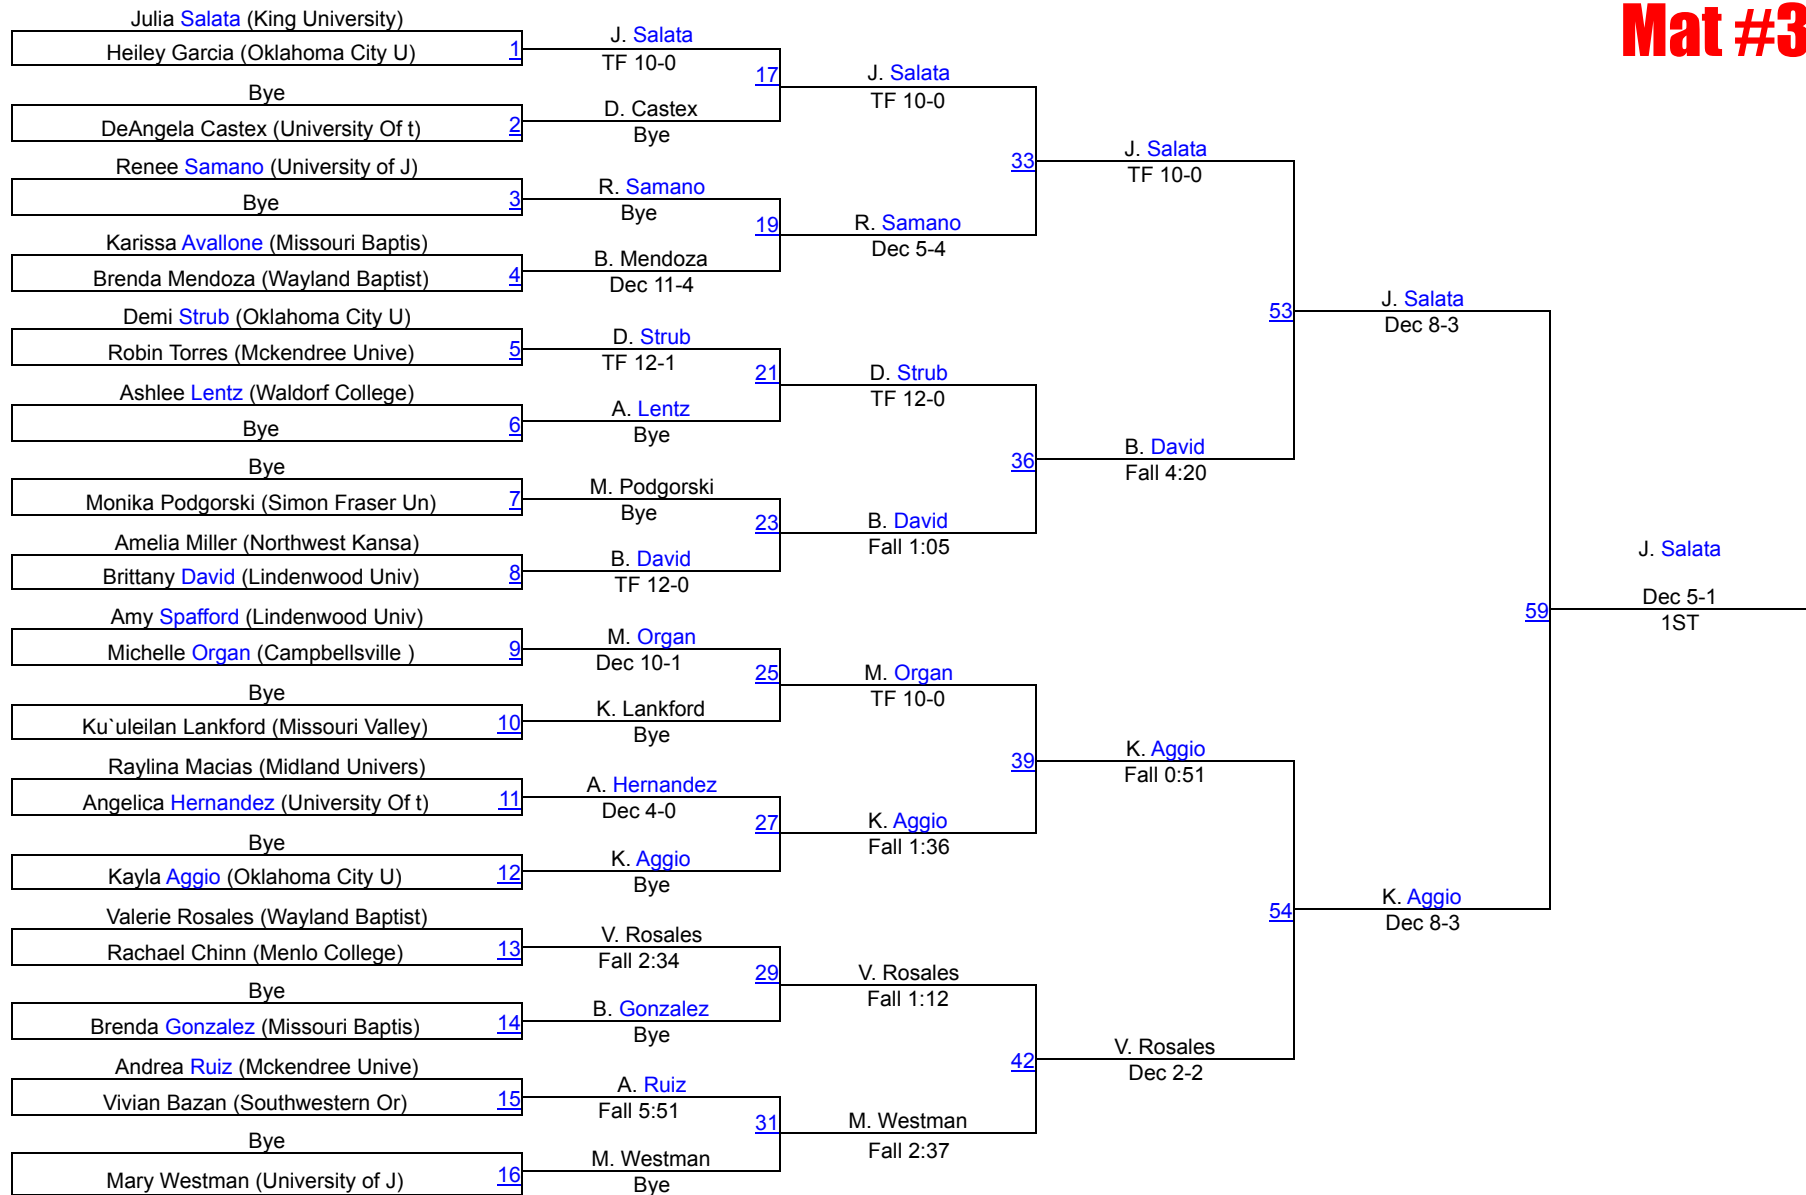

WCWA National Championships

College 155 Mat #3