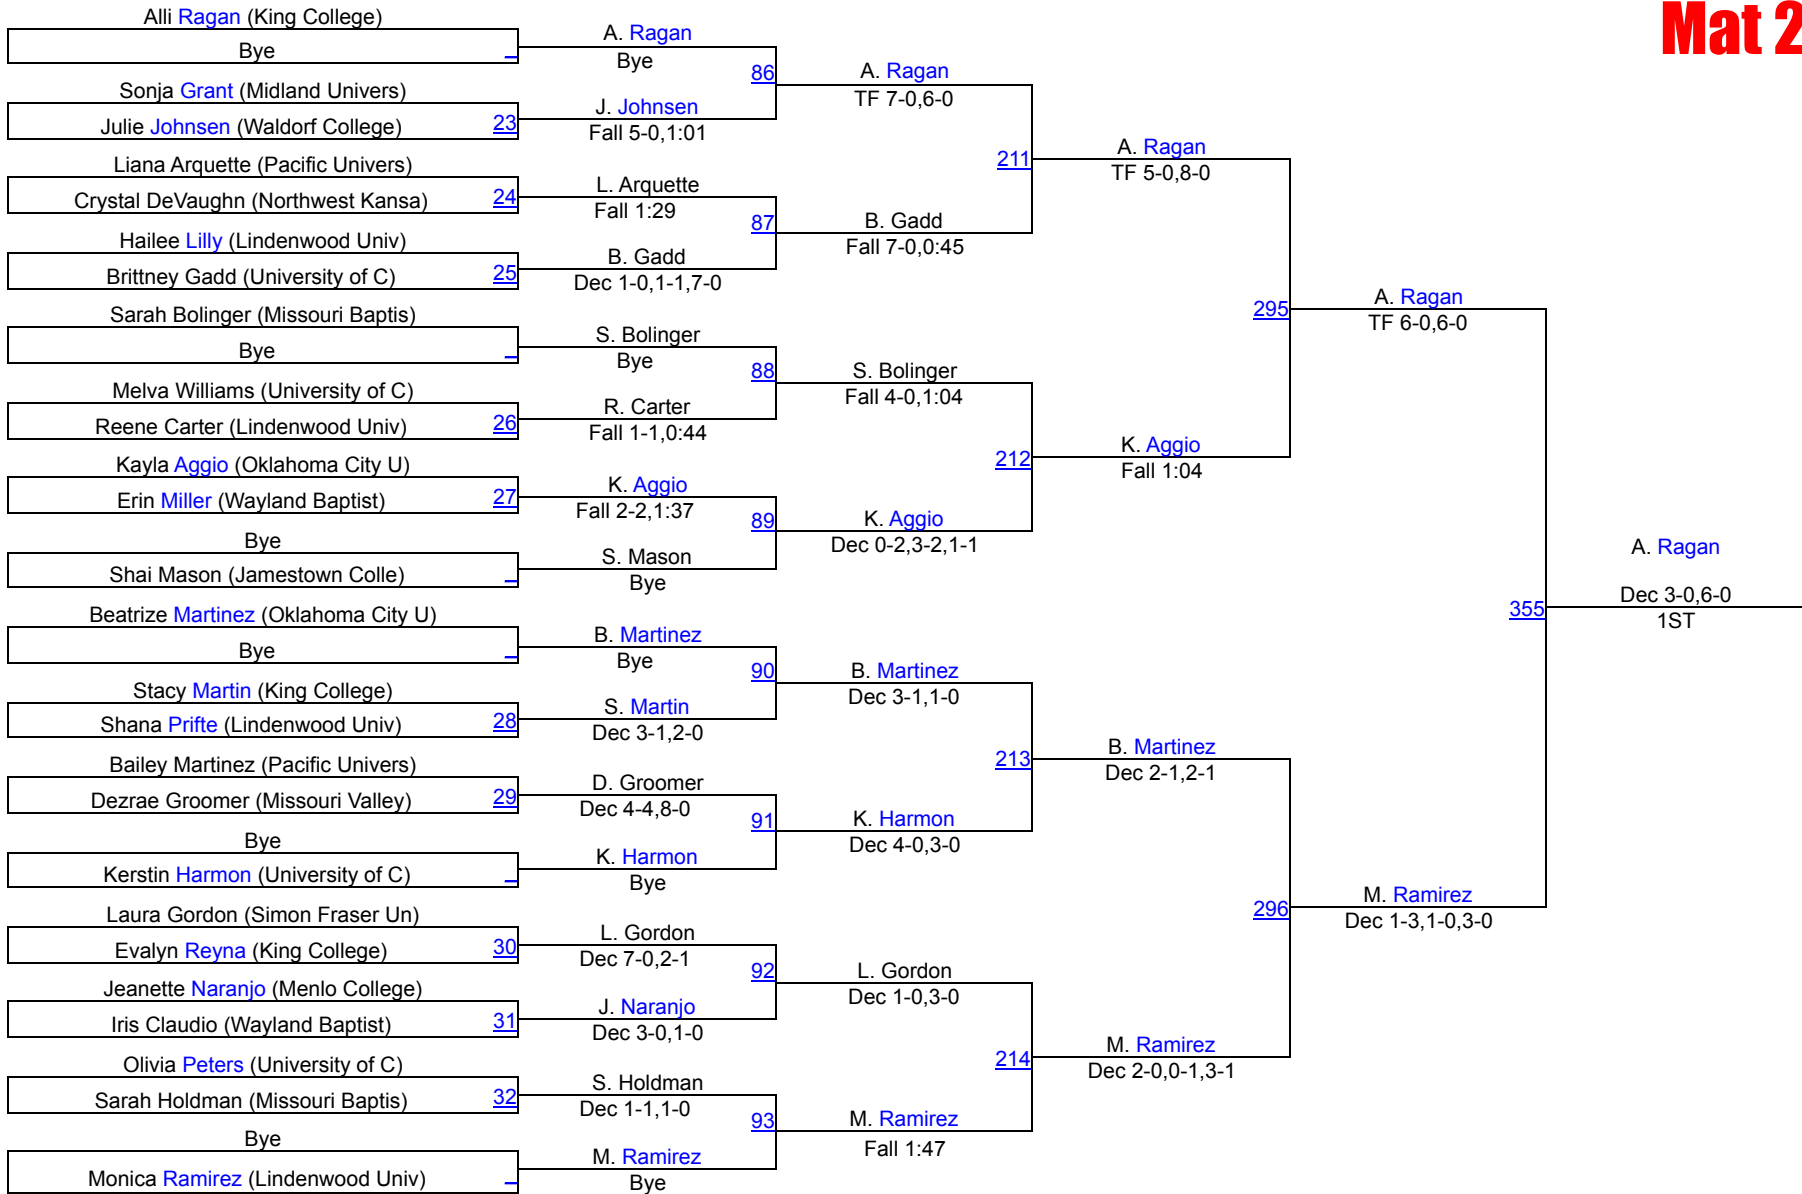

2013 WCWA National Championship

College 123 Mat 2

College 123

2013 WCWA National Championship

College 130
Mat 2

2013 WCWA National Championship

College 136
Mat 2

2013 WCWA National Championship