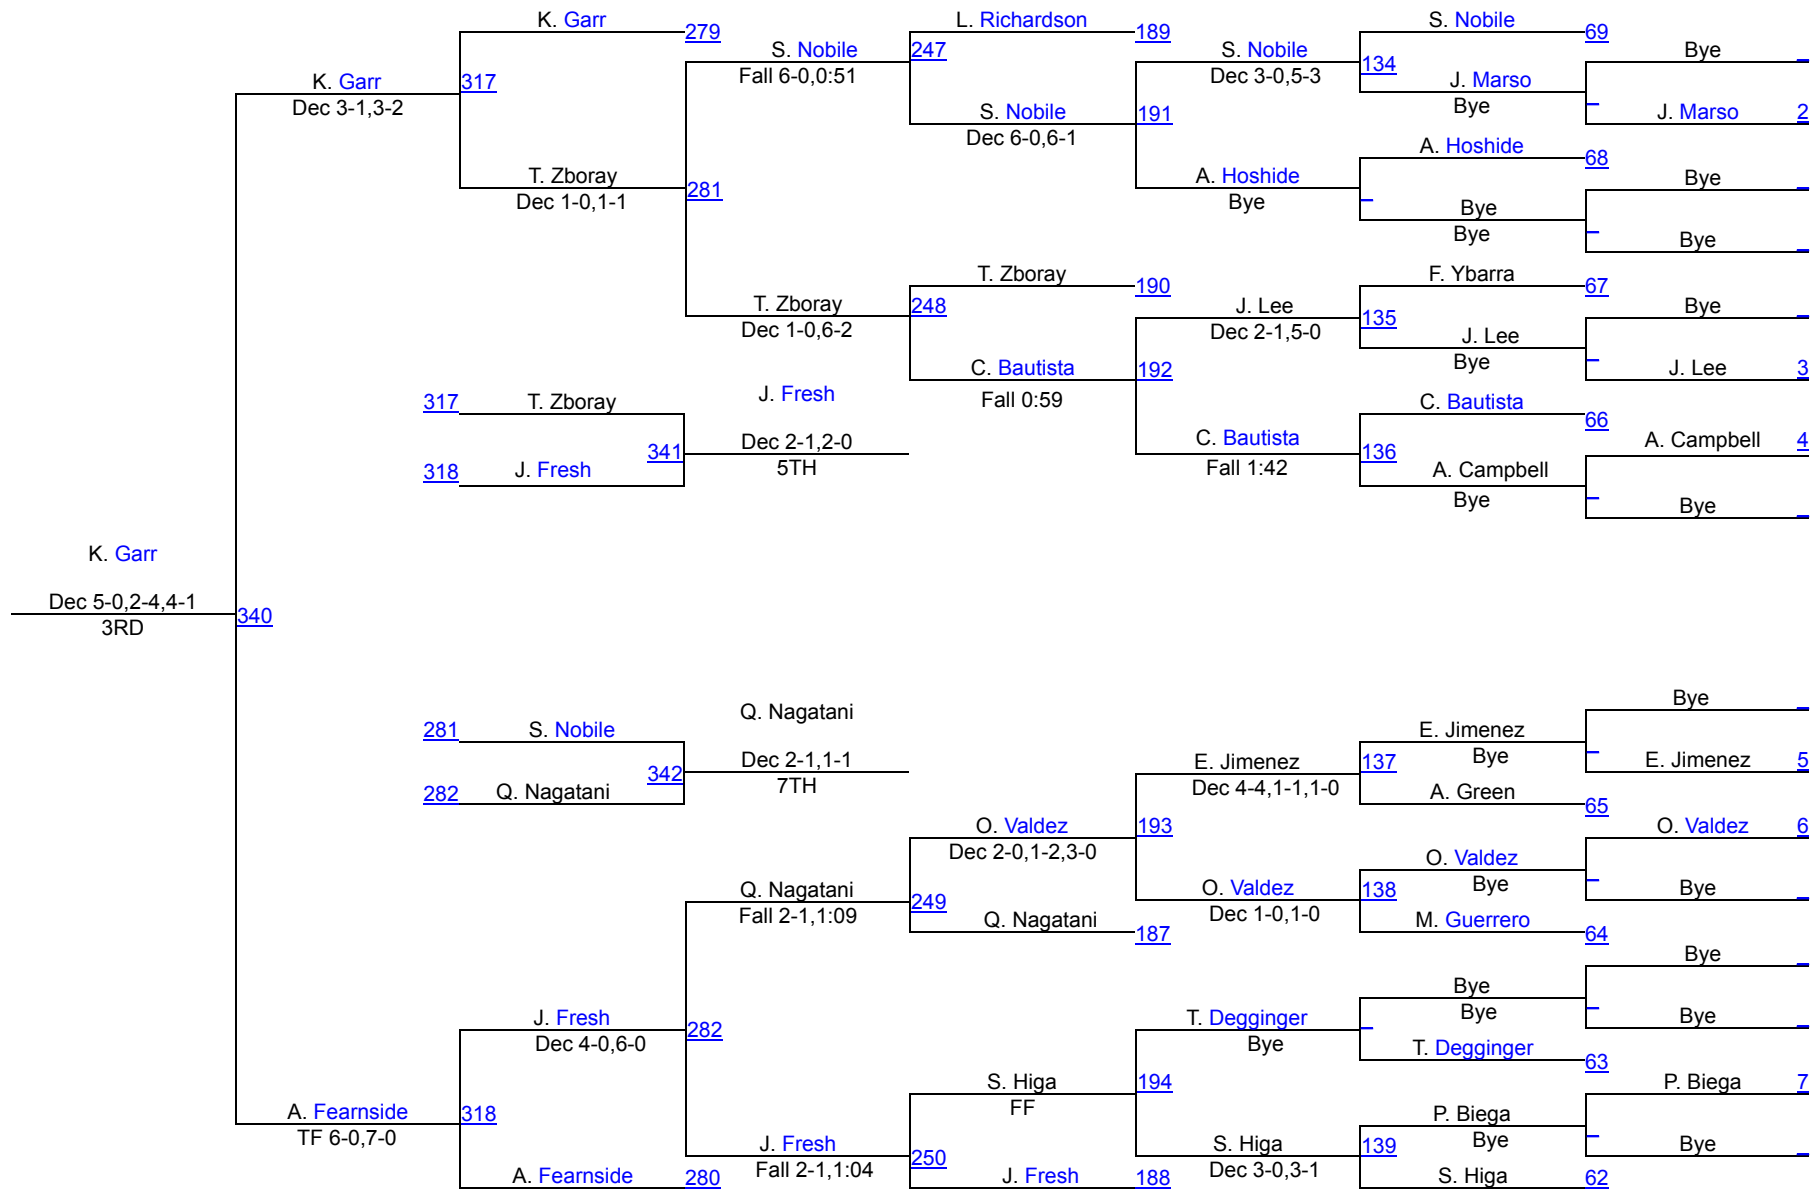

2013 WCWA National Championship

College 101 Mat 1

2013 WCWA National Championship

College 109 Mat 1

College 109

2013 WCWA National Championship

College 116 Mat 1

College 116