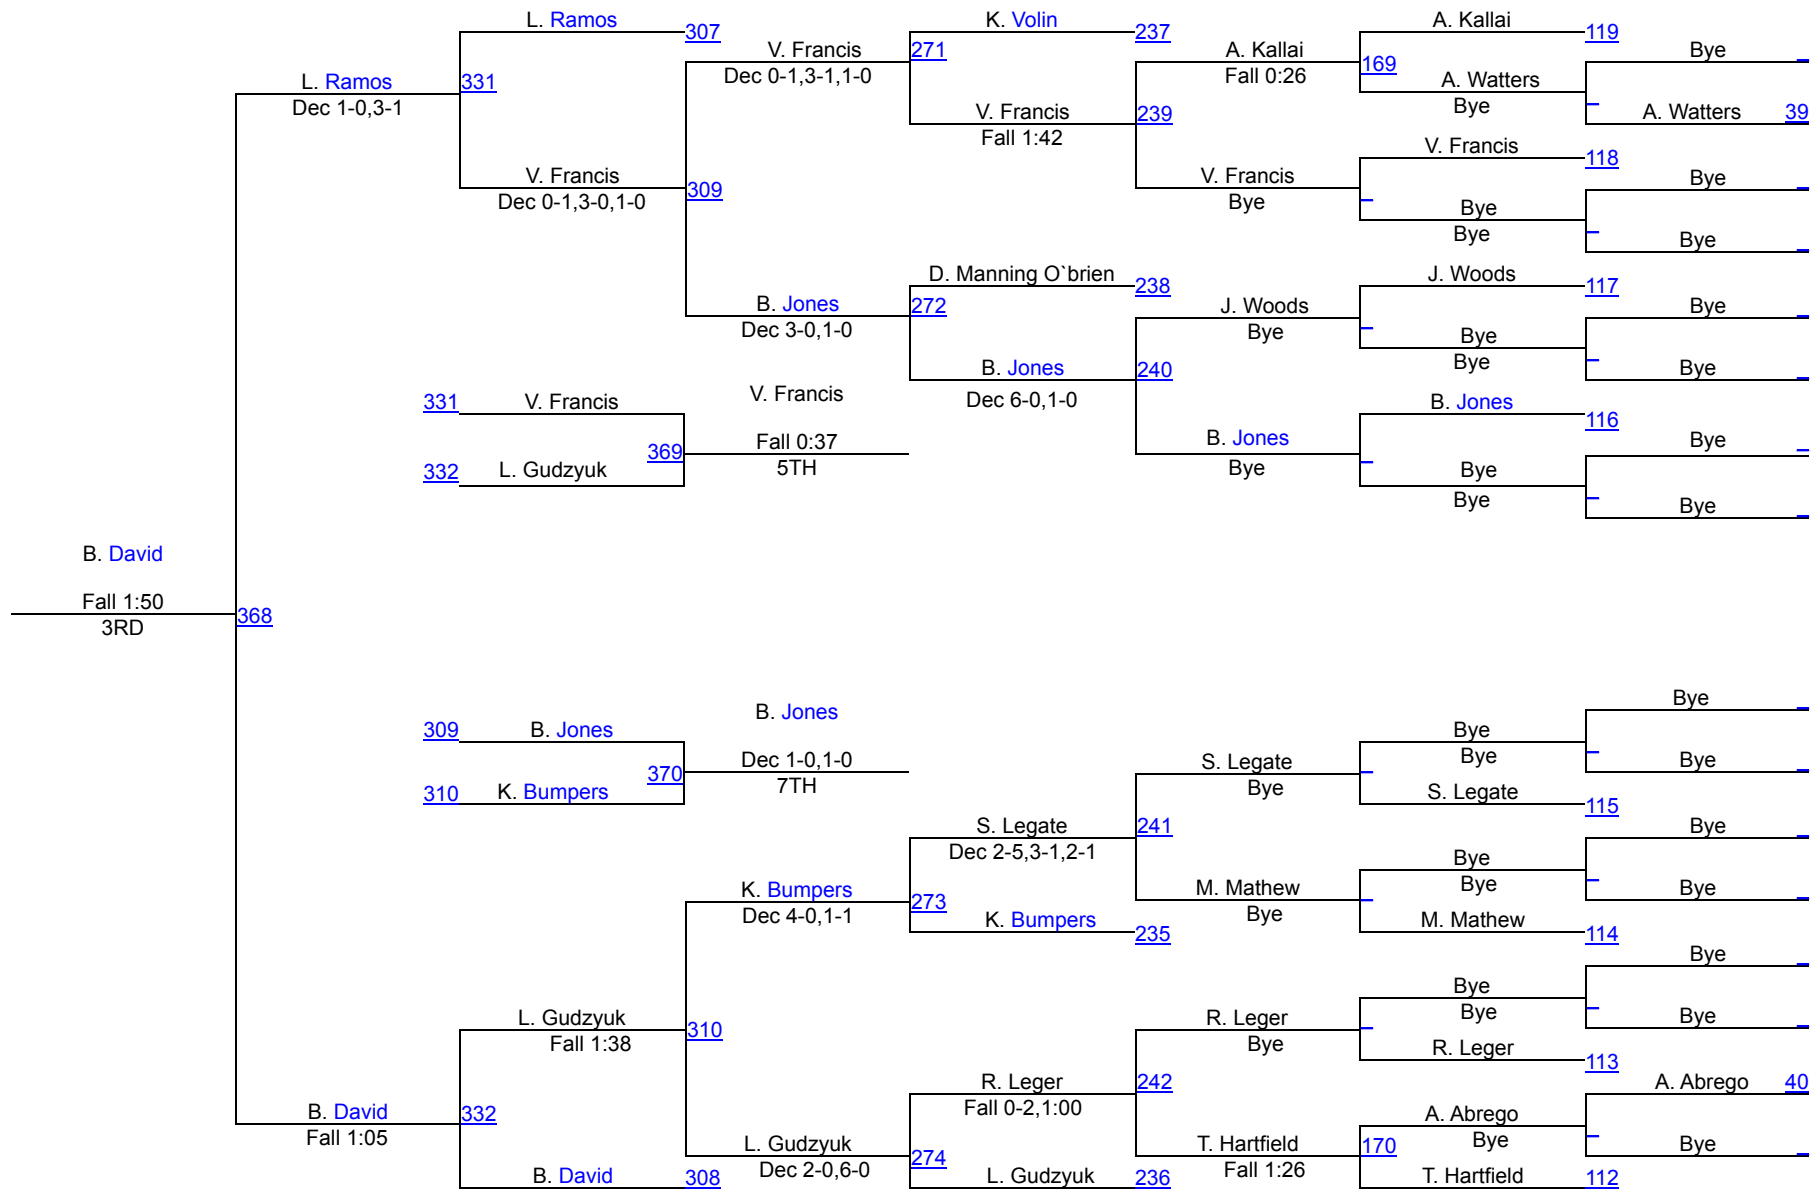

College 143
Mat 3

College 143

2013 WCWA National Championship

College 155
Mat 3

2013 WCWA National Championship

College 170
Mat 3

College 170

2013 WCWA National Championship

**College 191
Mat 3**