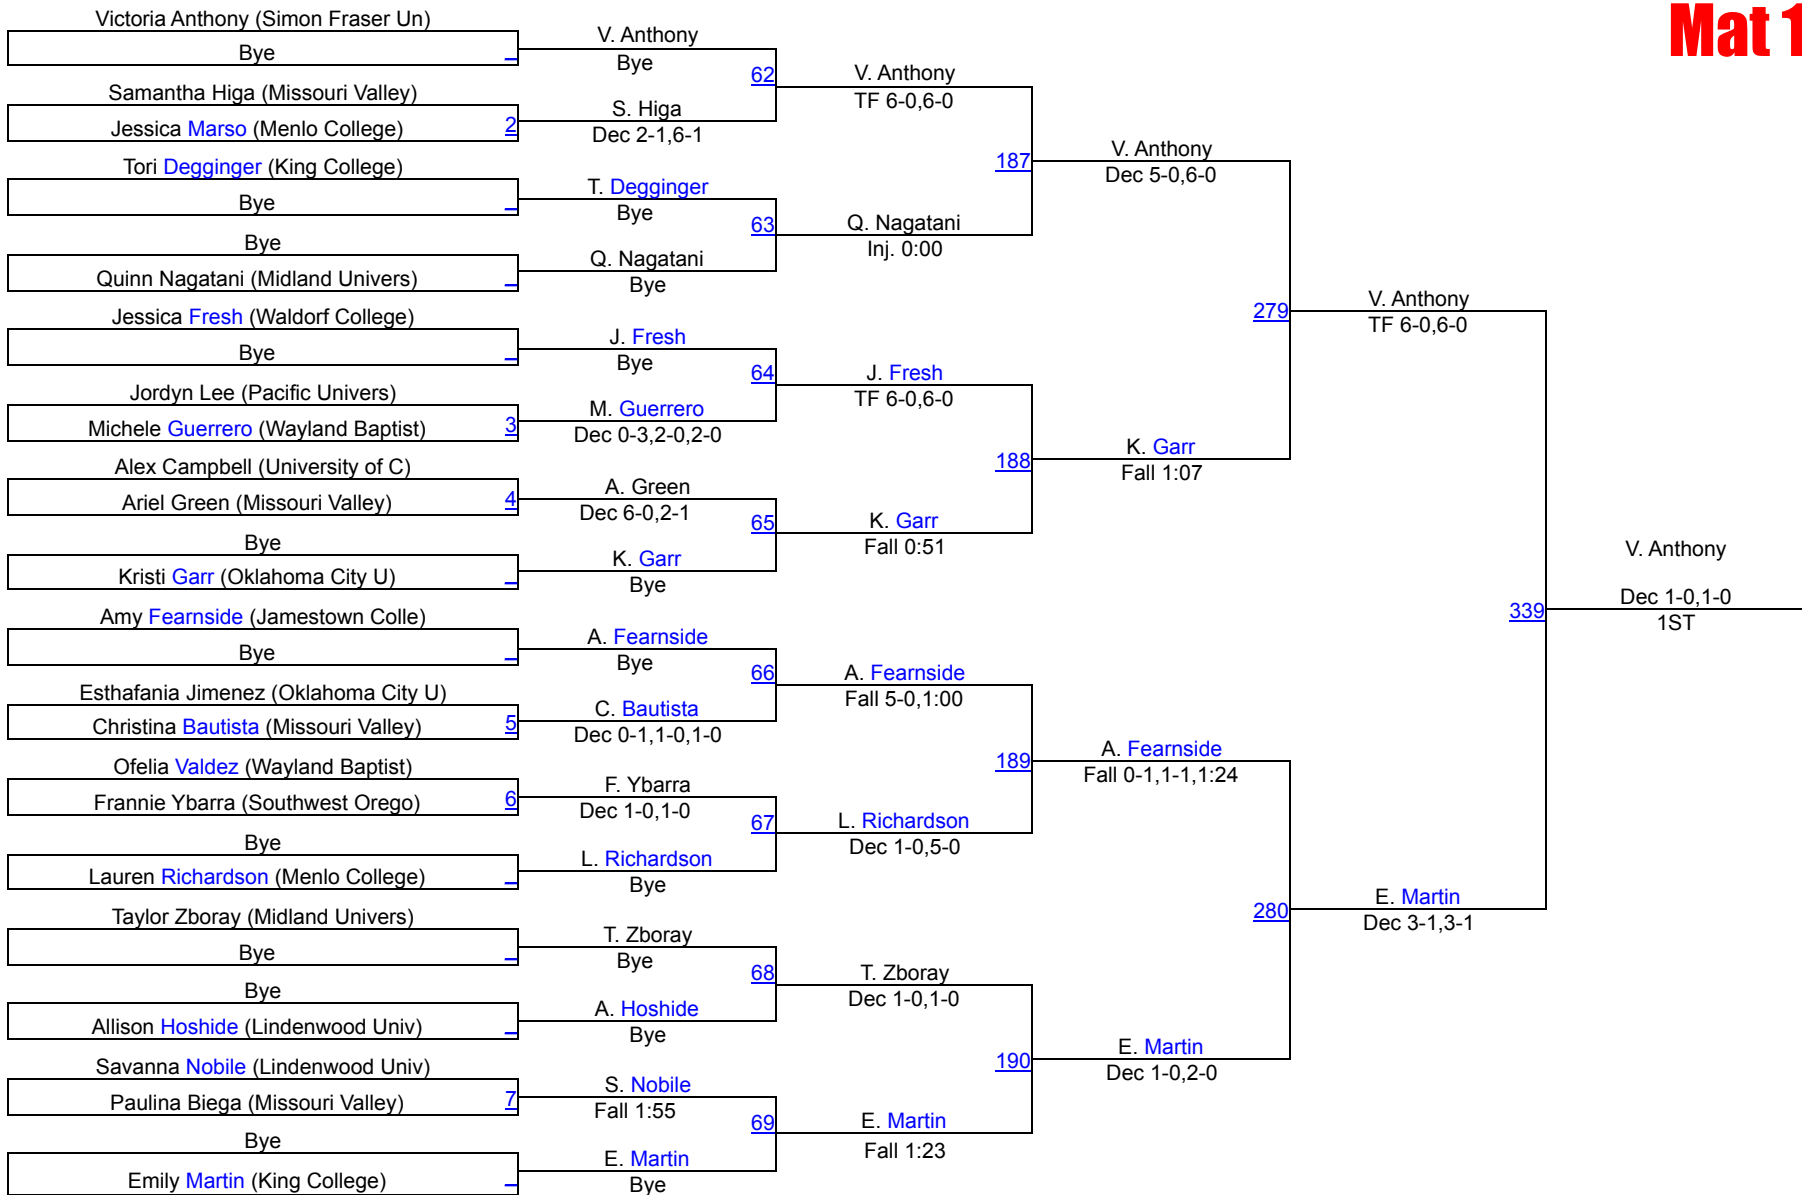

2013 WCWA National Championship

College 101 Mat 1

2013 WCWA National Championship

College 109 Mat 1

College 109

2013 WCWA National Championship

College 116 Mat 1

College 116