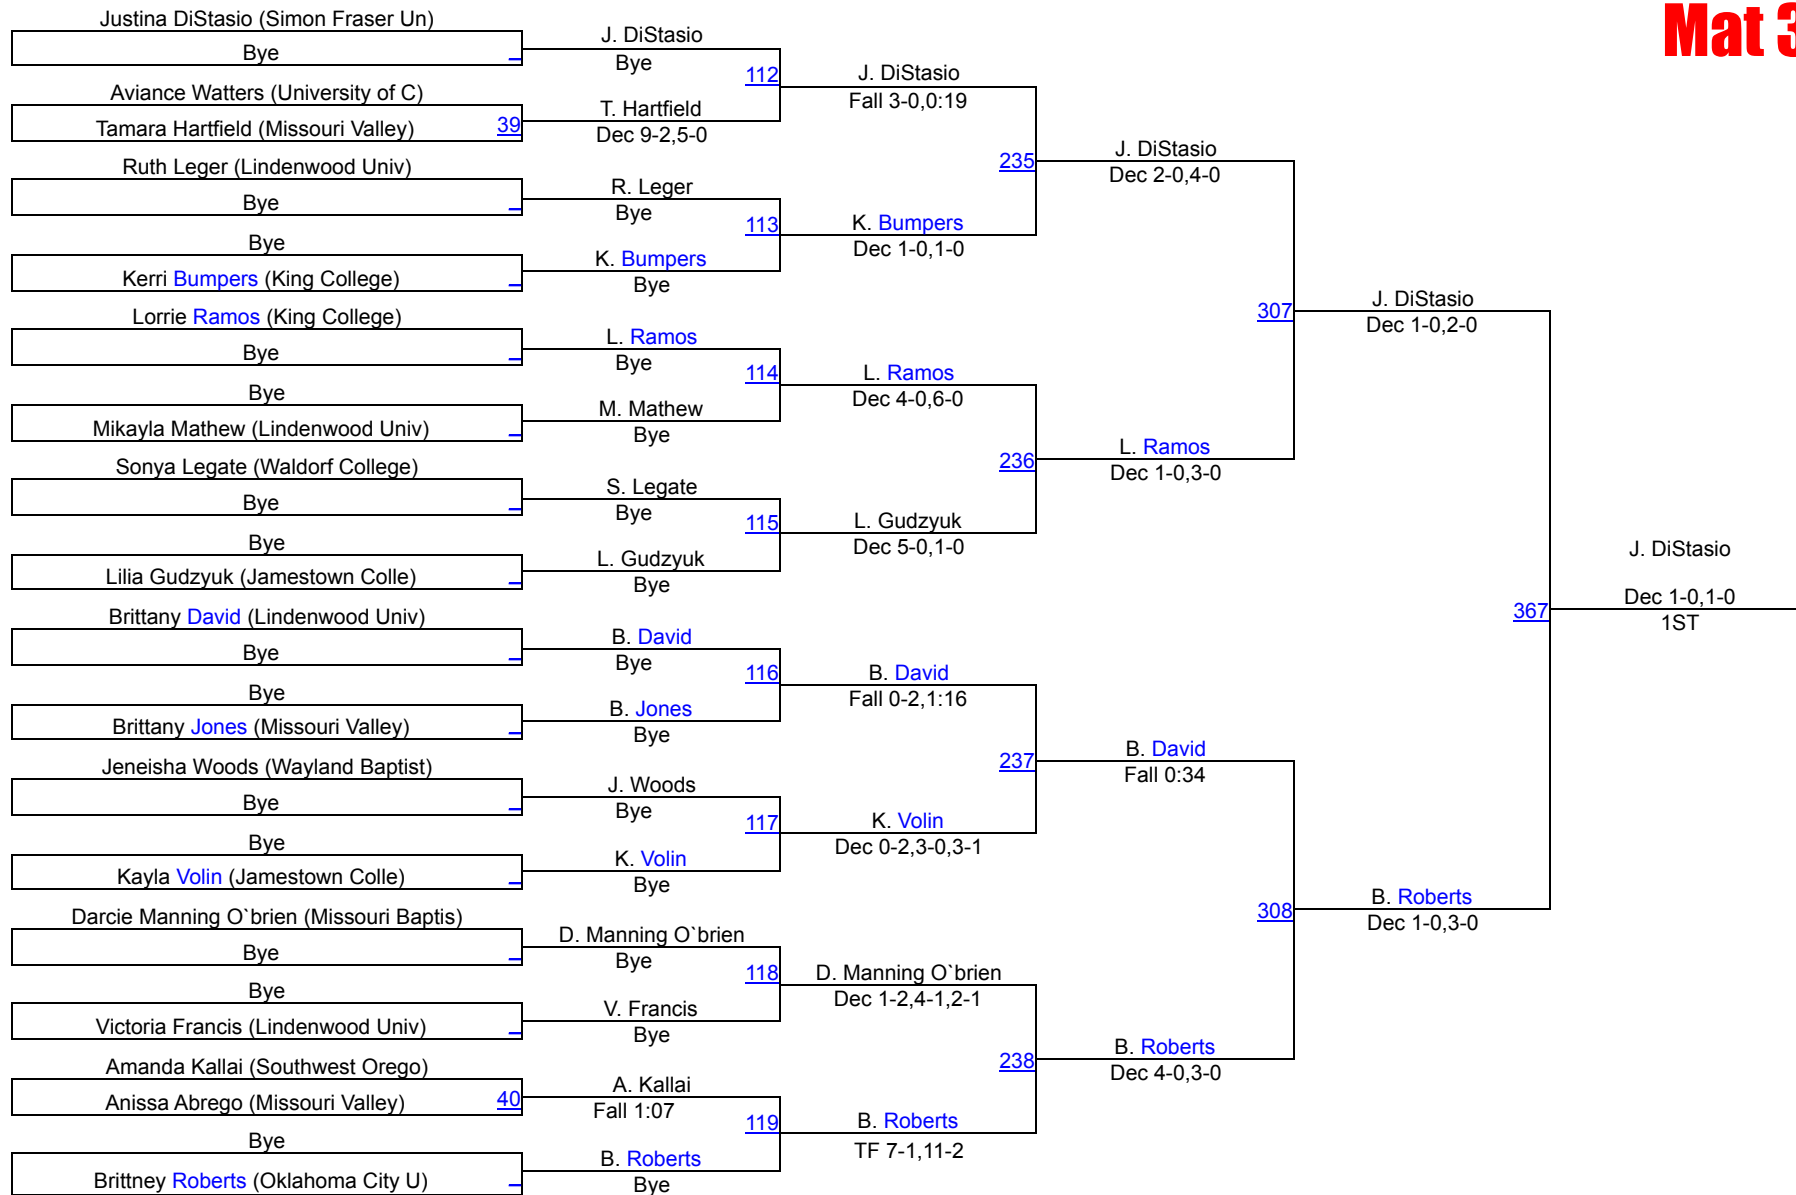

College 143
Mat 3

College 143

2013 WCWA National Championship

College 155
Mat 3

2013 WCWA National Championship

College 170
Mat 3

College 170

2013 WCWA National Championship

**College 191
Mat 3**