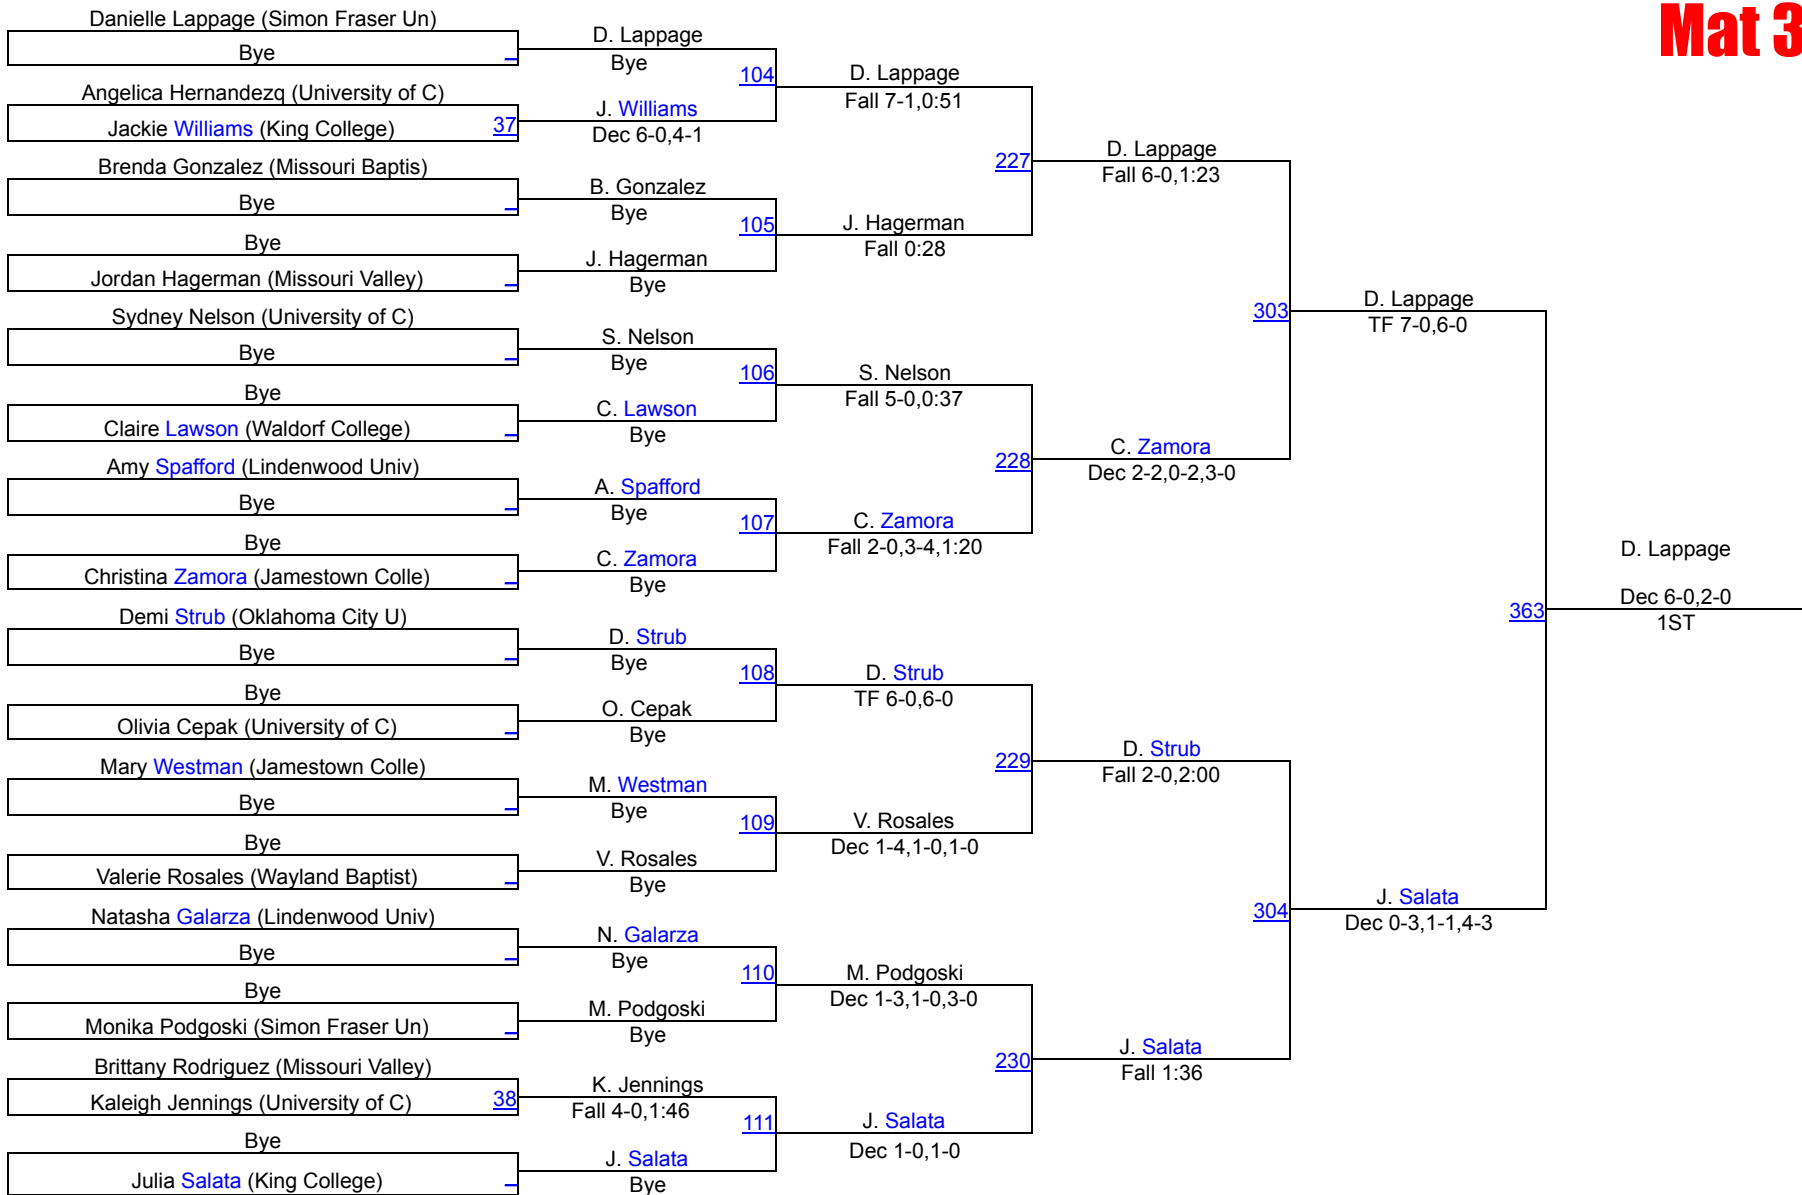

College 143
Mat 3

College 143

2013 WCWA National Championship

College 155
Mat 3

2013 WCWA National Championship

College 170
Mat 3

College 170

2013 WCWA National Championship

**College 191
Mat 3**