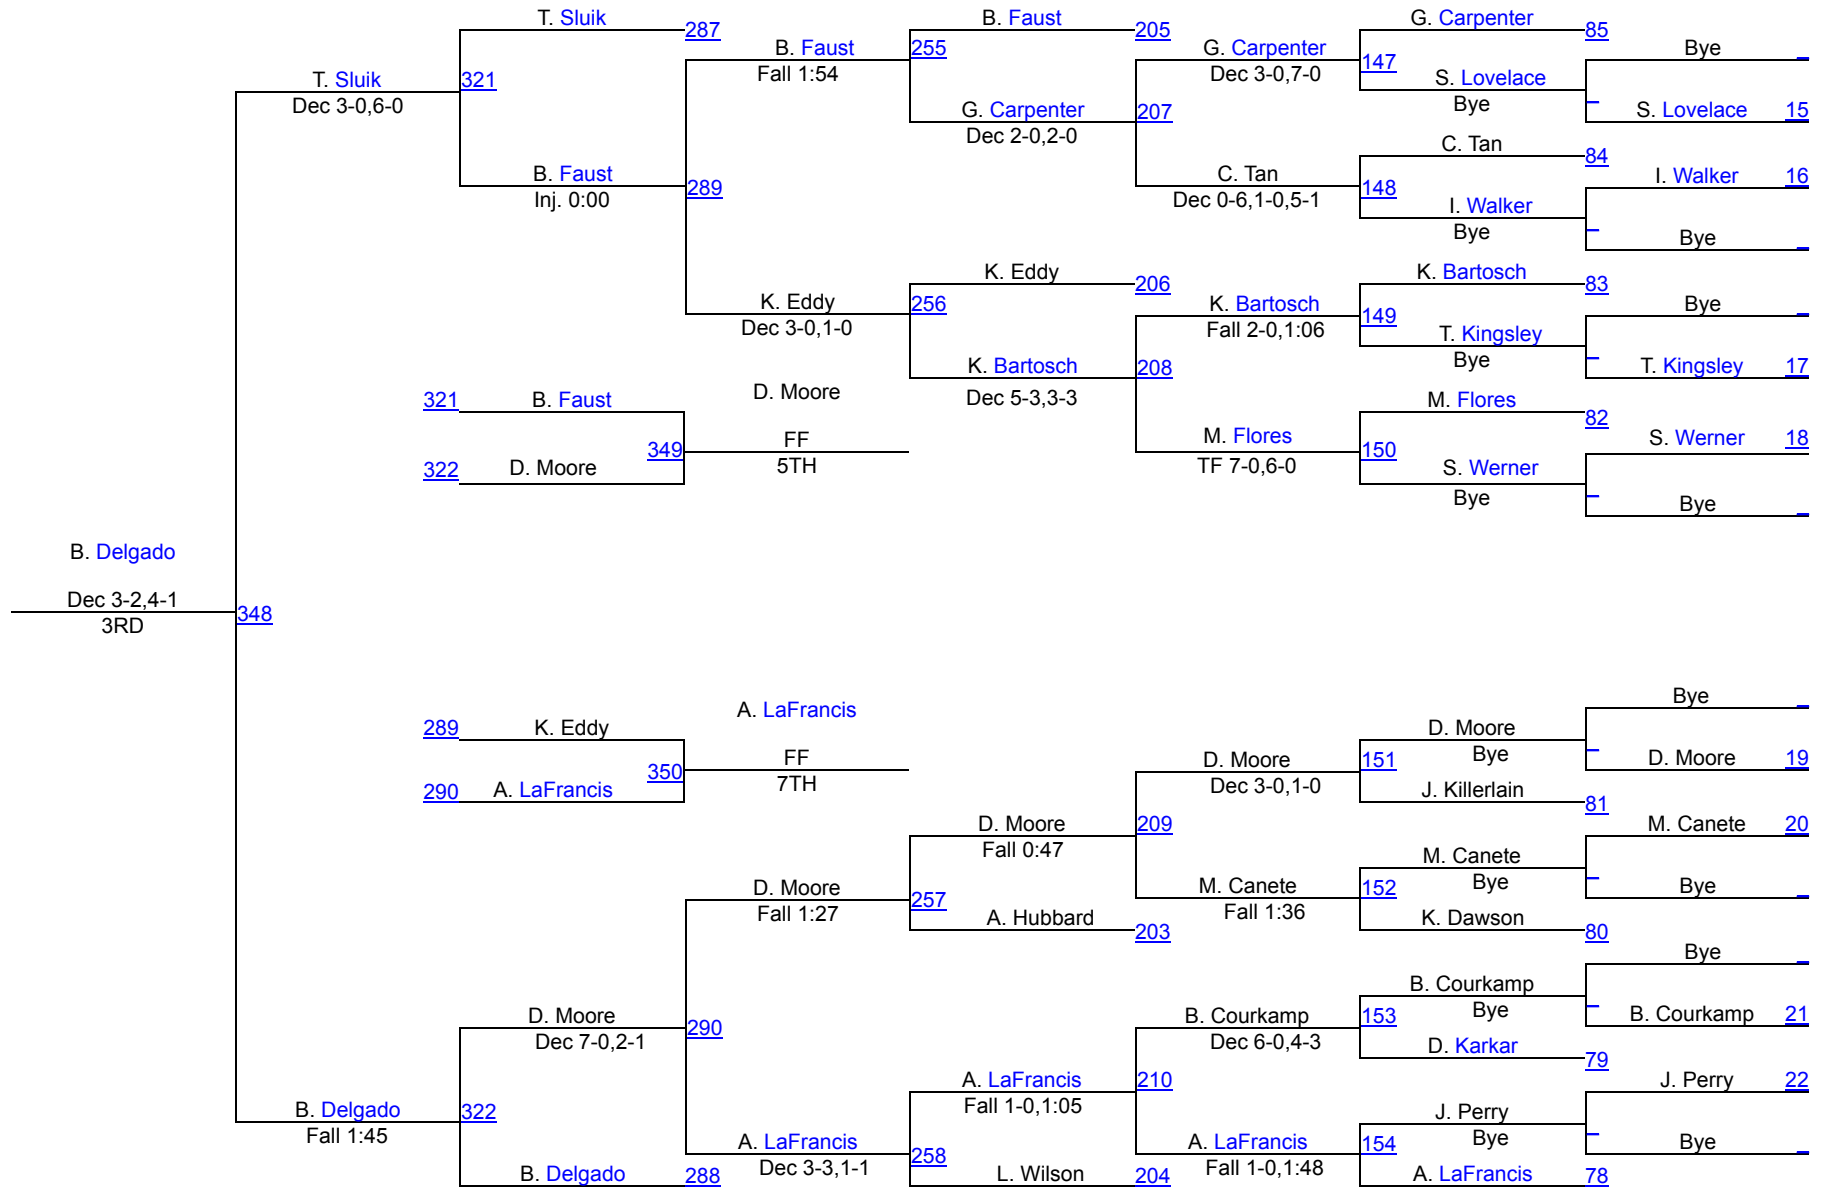

College 123