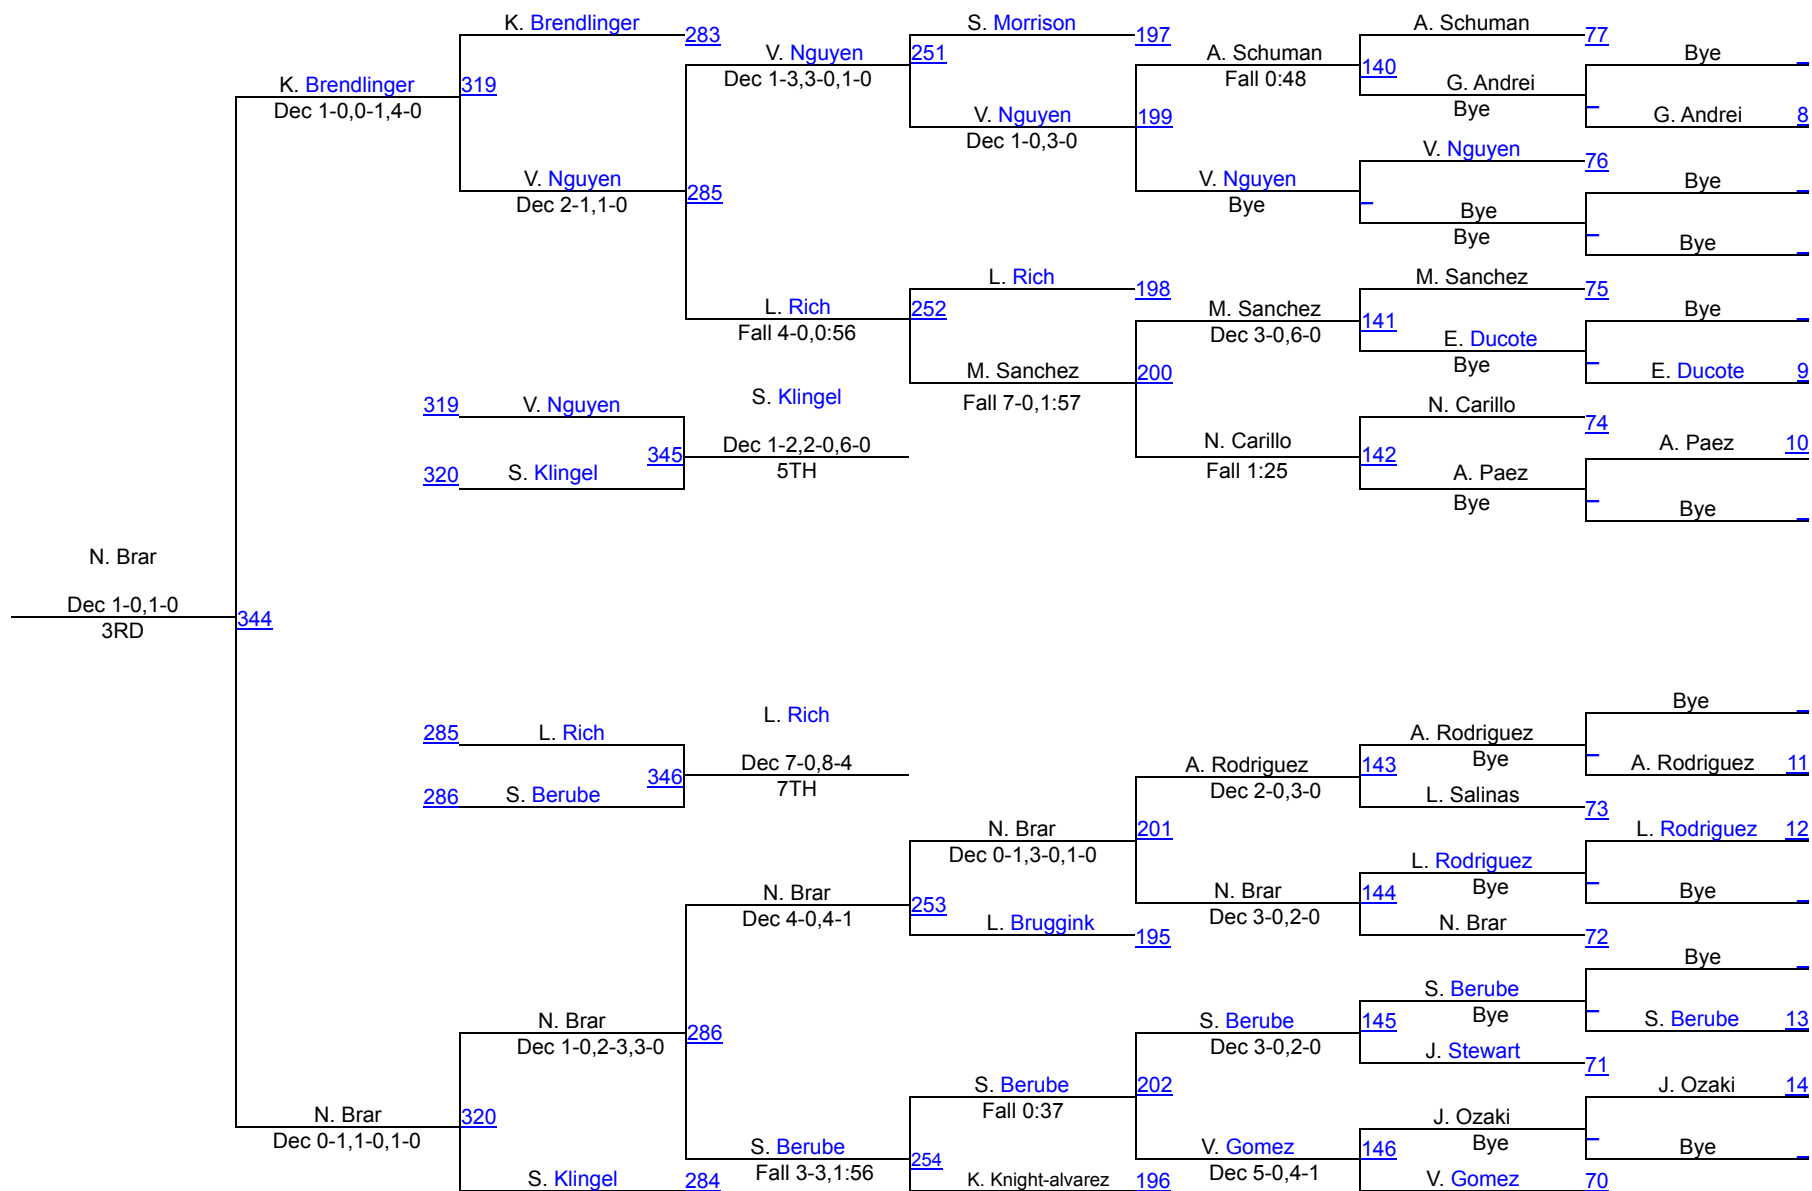

2013 WCWA National Championship

College 101 Mat 1

2013 WCWA National Championship

College 109 Mat 1

College 109

2013 WCWA National Championship

College 116 Mat 1

College 116

2013 WCWA National Championship

College 123 Mat 2

College 123

2013 WCWA National Championship

College 130
Mat 2

2013 WCWA National Championship

College 136
Mat 2

2013 WCWA National Championship