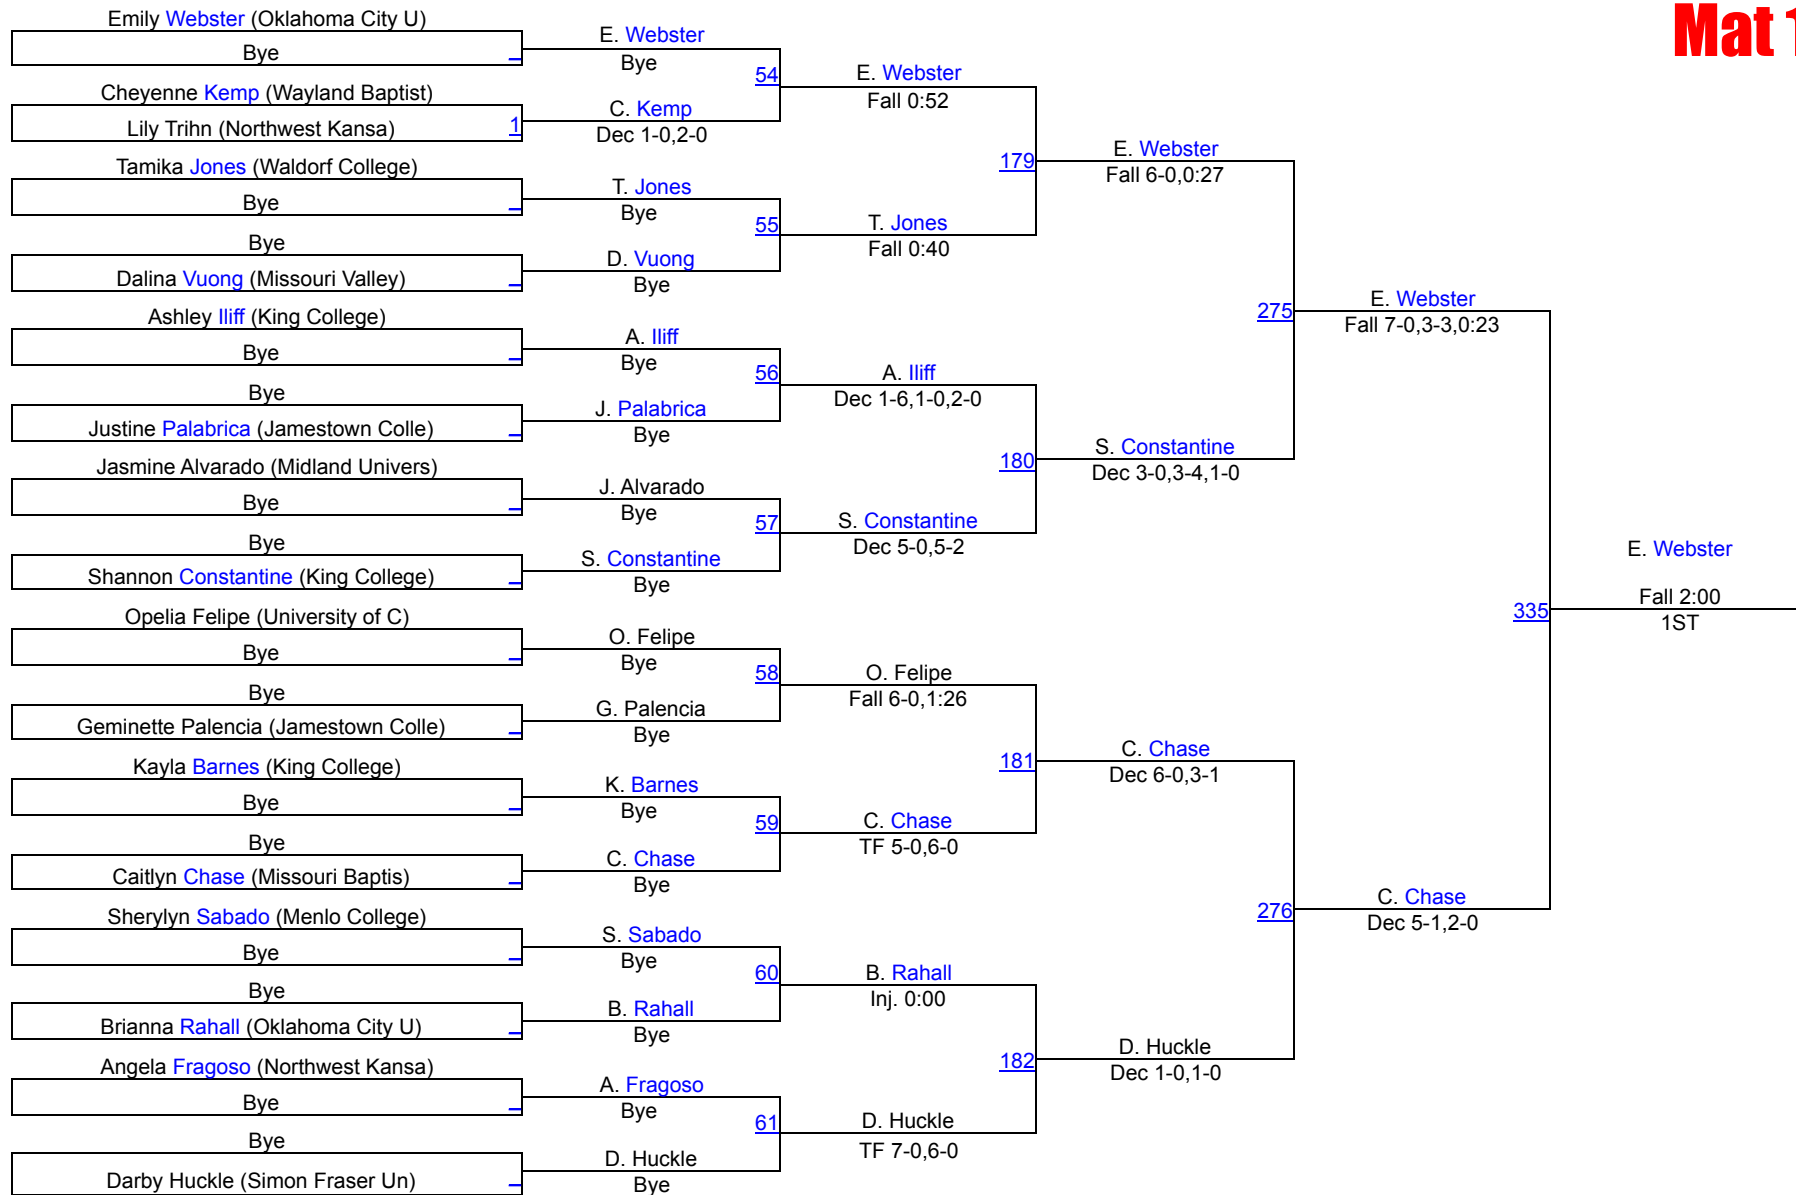

2013 WCWA National Championship

College 101 Mat 1

2013 WCWA National Championship

College 109 Mat 1

College 109

2013 WCWA National Championship

College 116 Mat 1

College 116