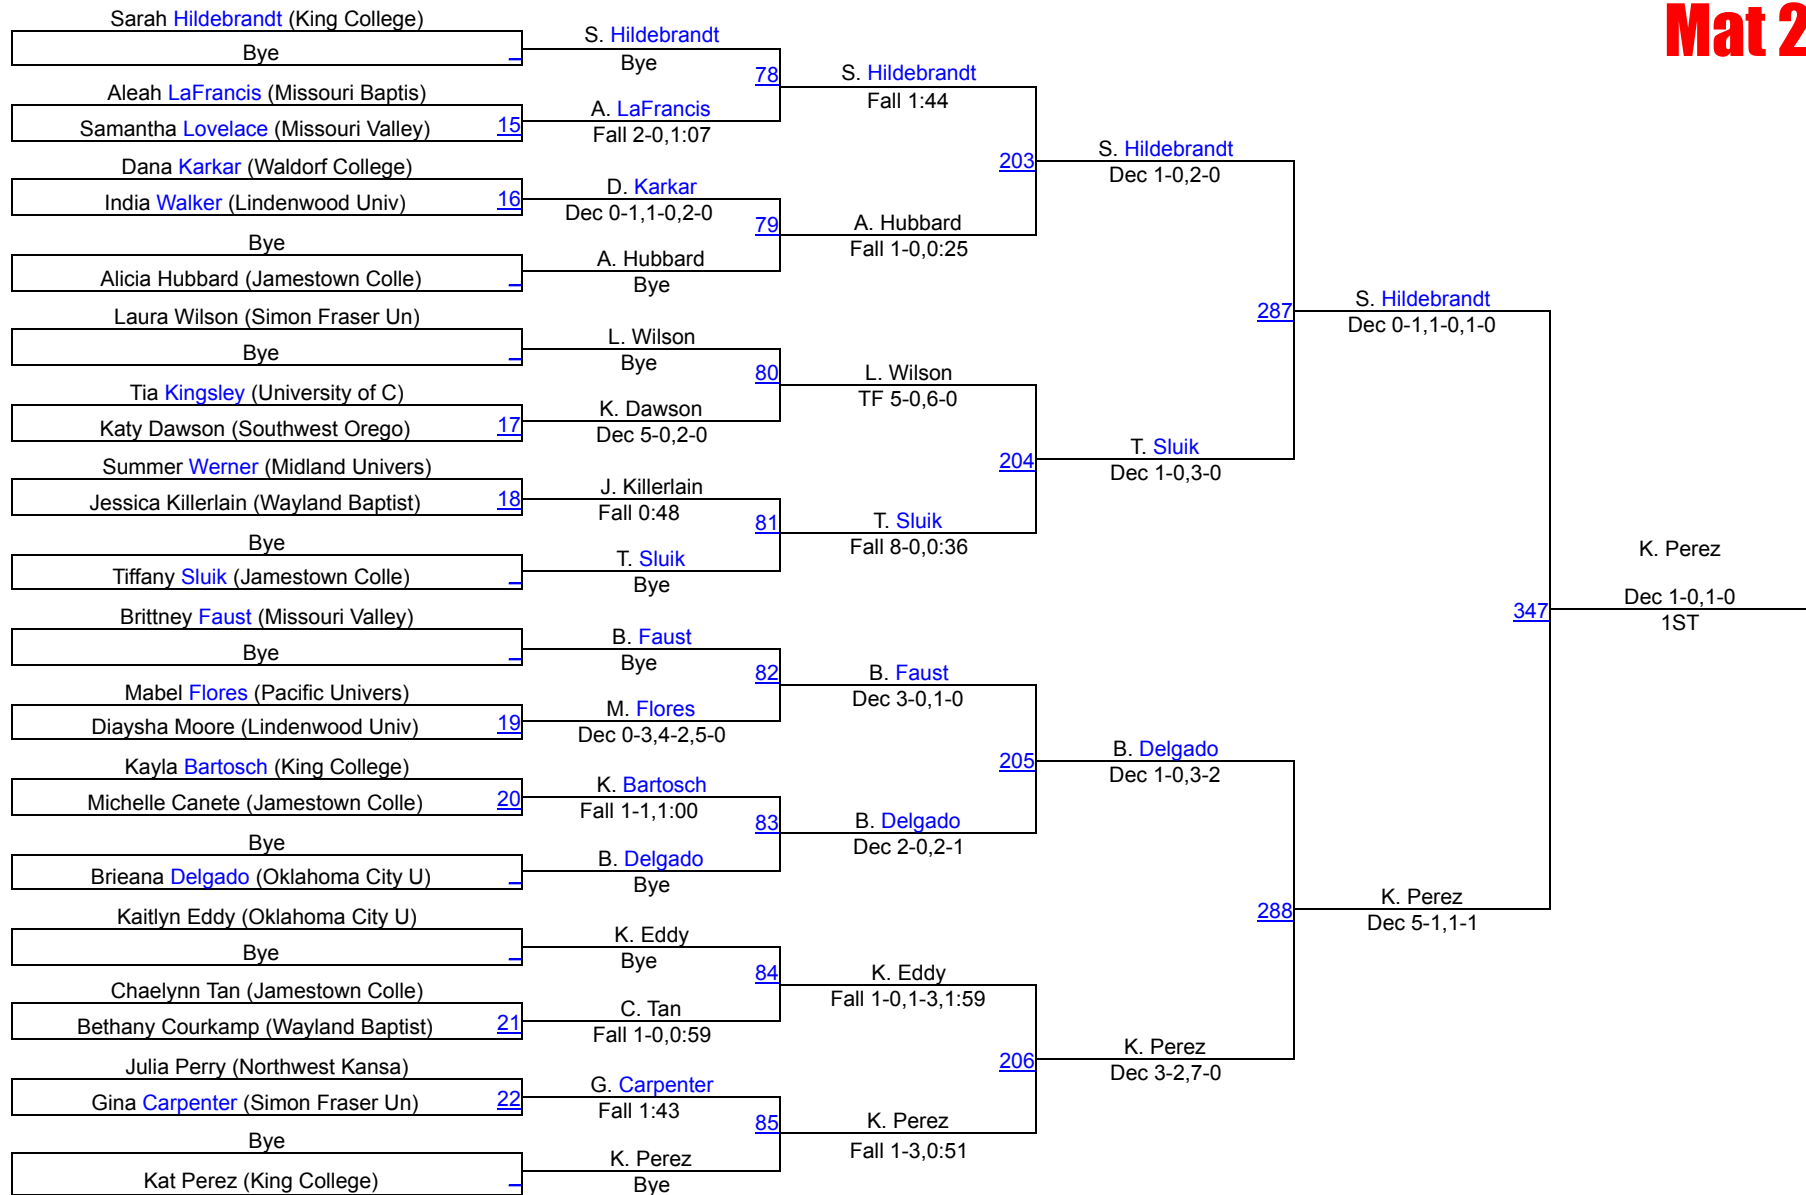

2013 WCWA National Championship

College 123 Mat 2