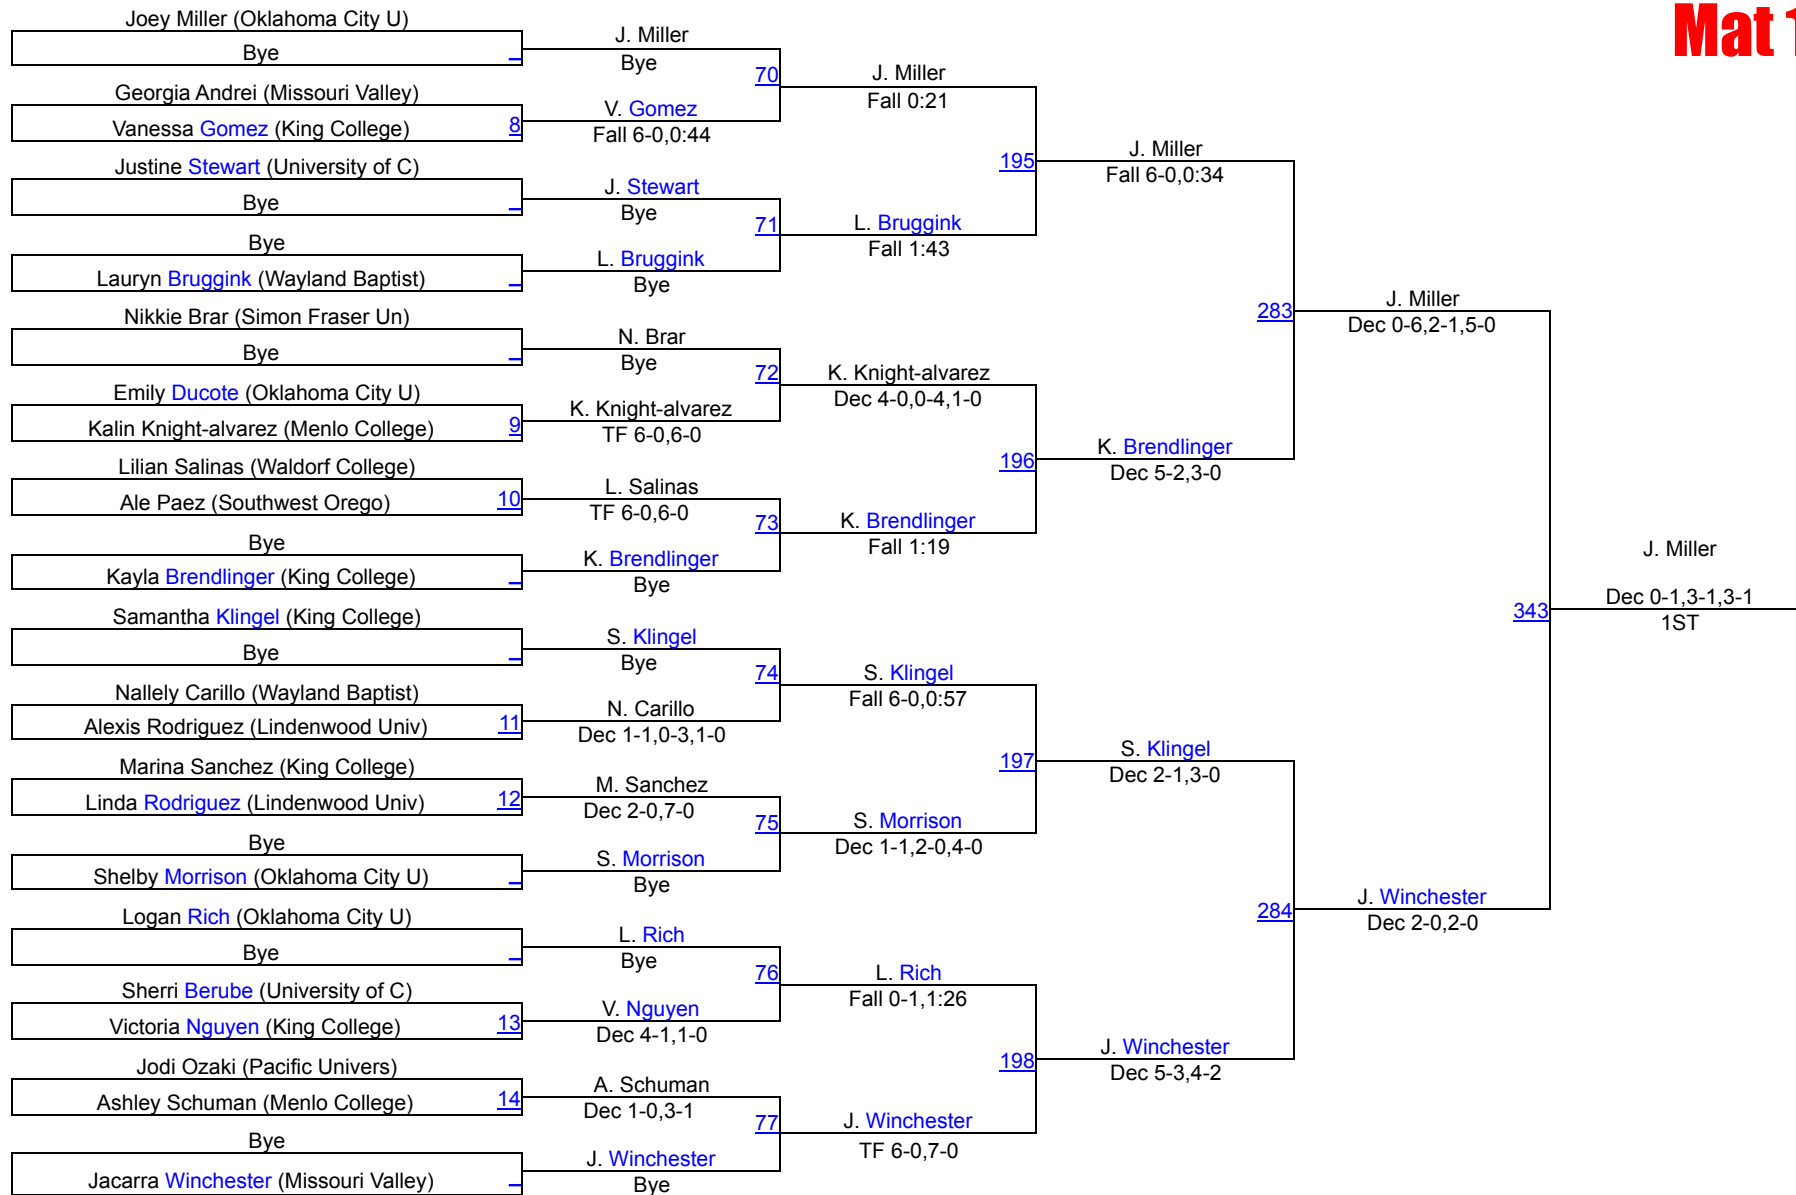

2013 WCWA National Championship

College 101 Mat 1

2013 WCWA National Championship

College 109 Mat 1

College 109

2013 WCWA National Championship

College 116 Mat 1

College 116