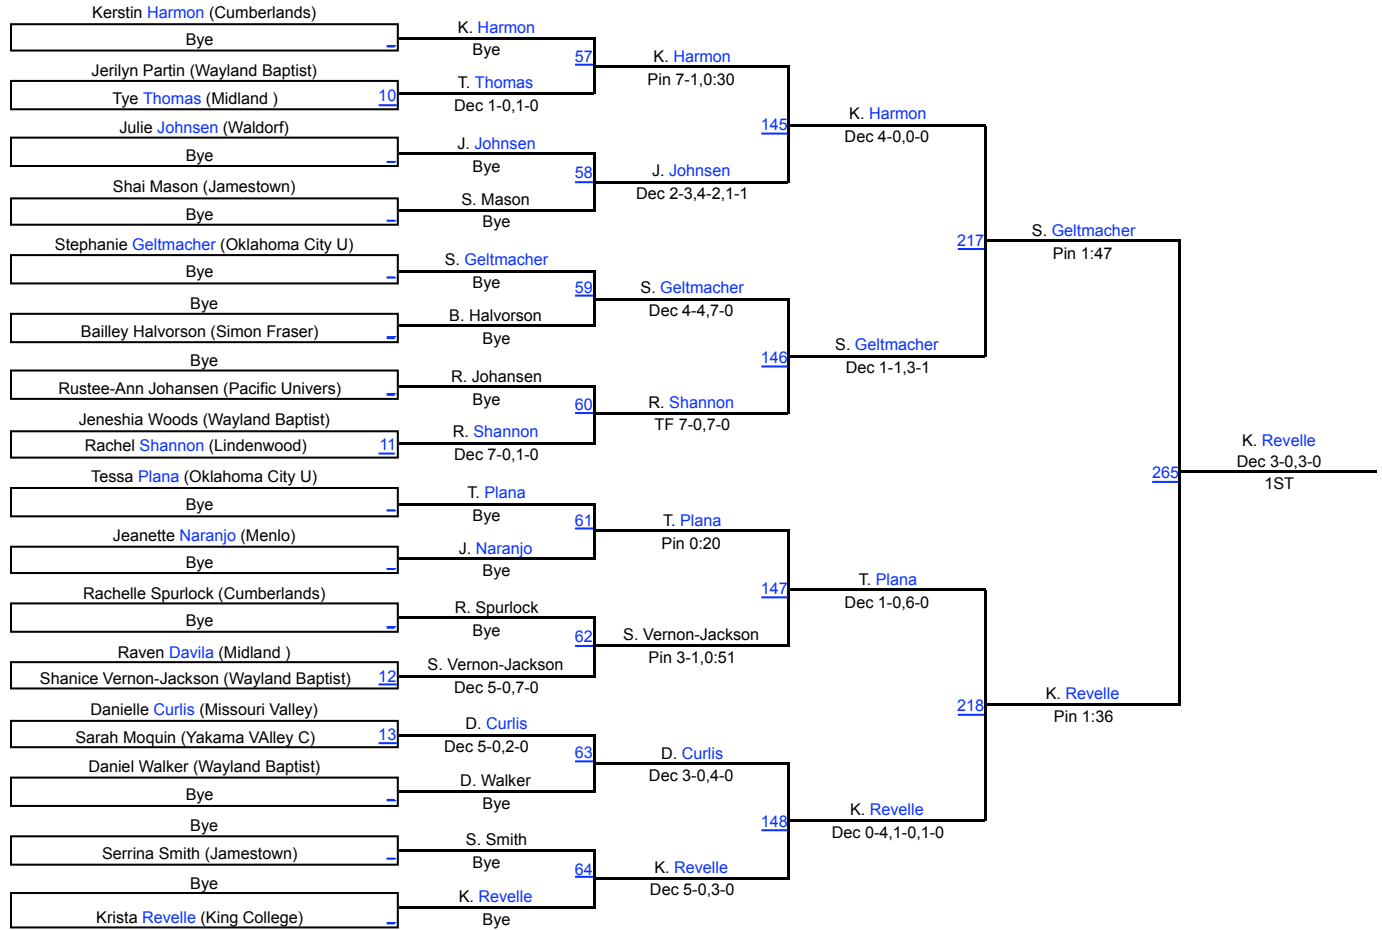

2012 WCWA Womens College Nationals

Women`s 136