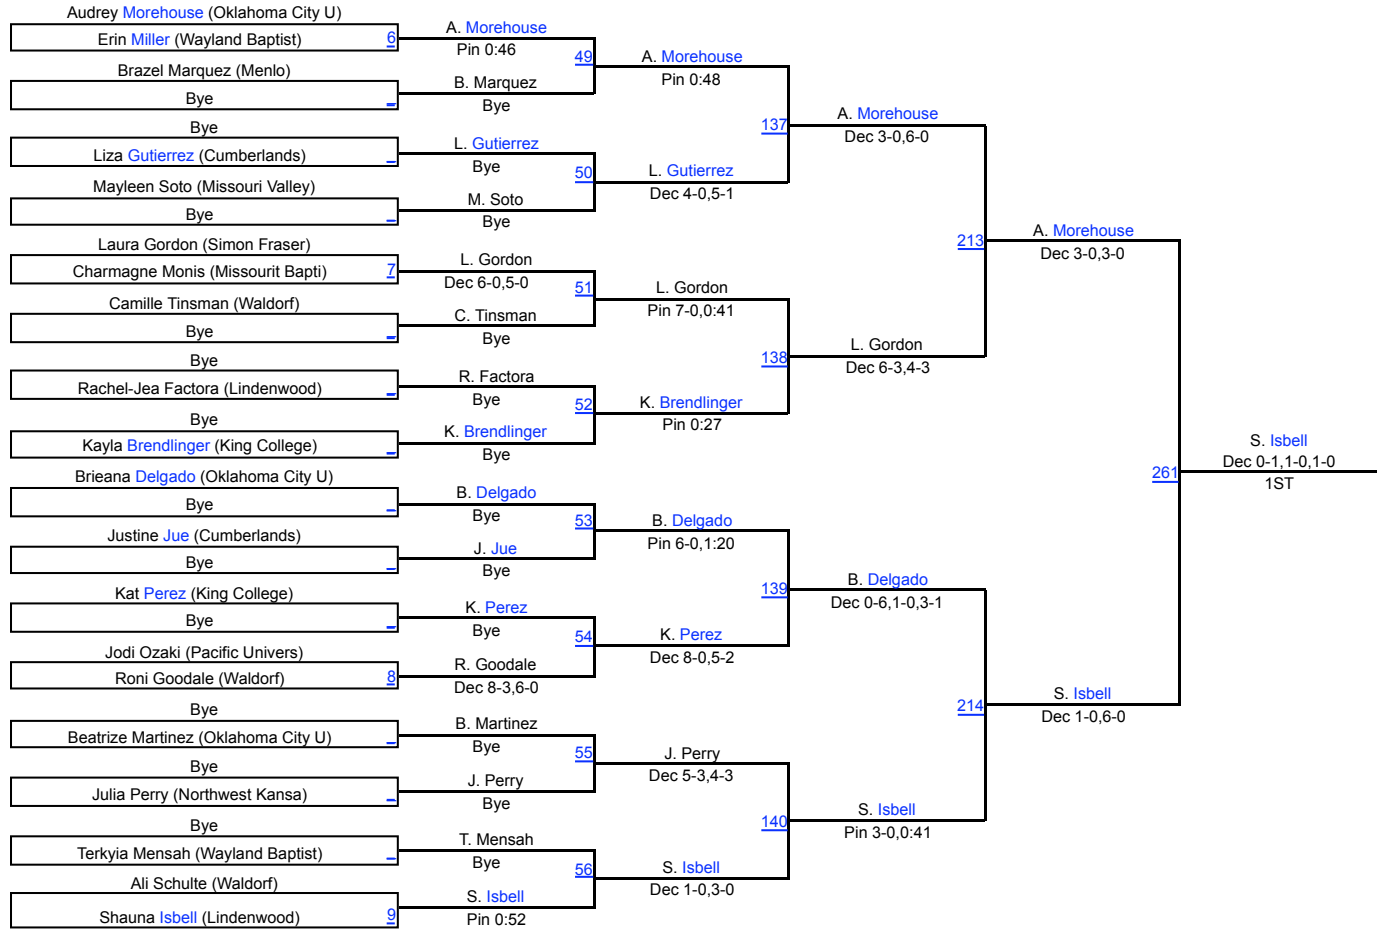

2012 WCWA Womens College Nationals

Women`s 130