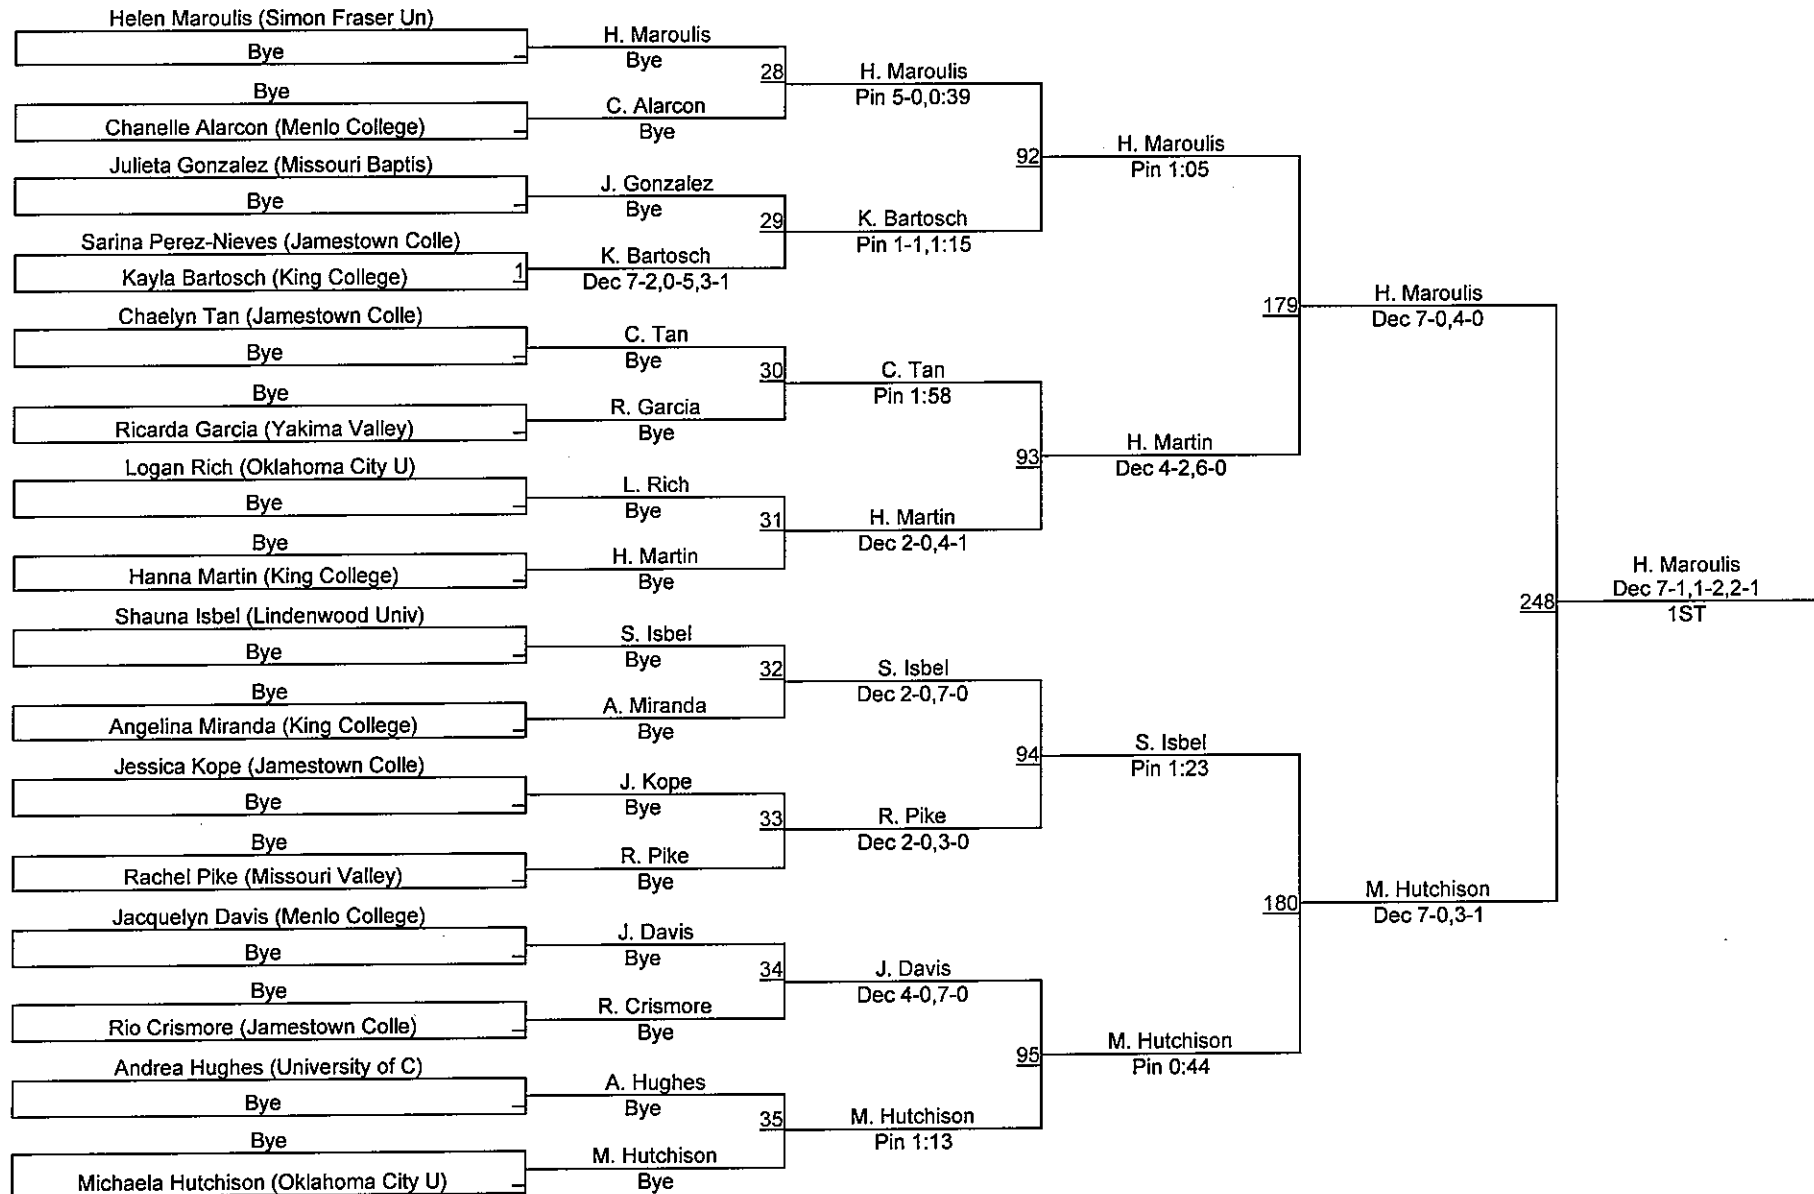

WCWA Women's College Nationals

College Women 51

WCWA Women's College Nationals

College Women 55

College Women 55

WCWA Women's College Nationals

College Women 59

College Women 59

WCWA Women's College Nationals

College Women 63

WCWA Women's College Nationals

College Women 72

WCWA Women's College Nationals

College Women 80

WCWA Women's College Nationals

College Women 90