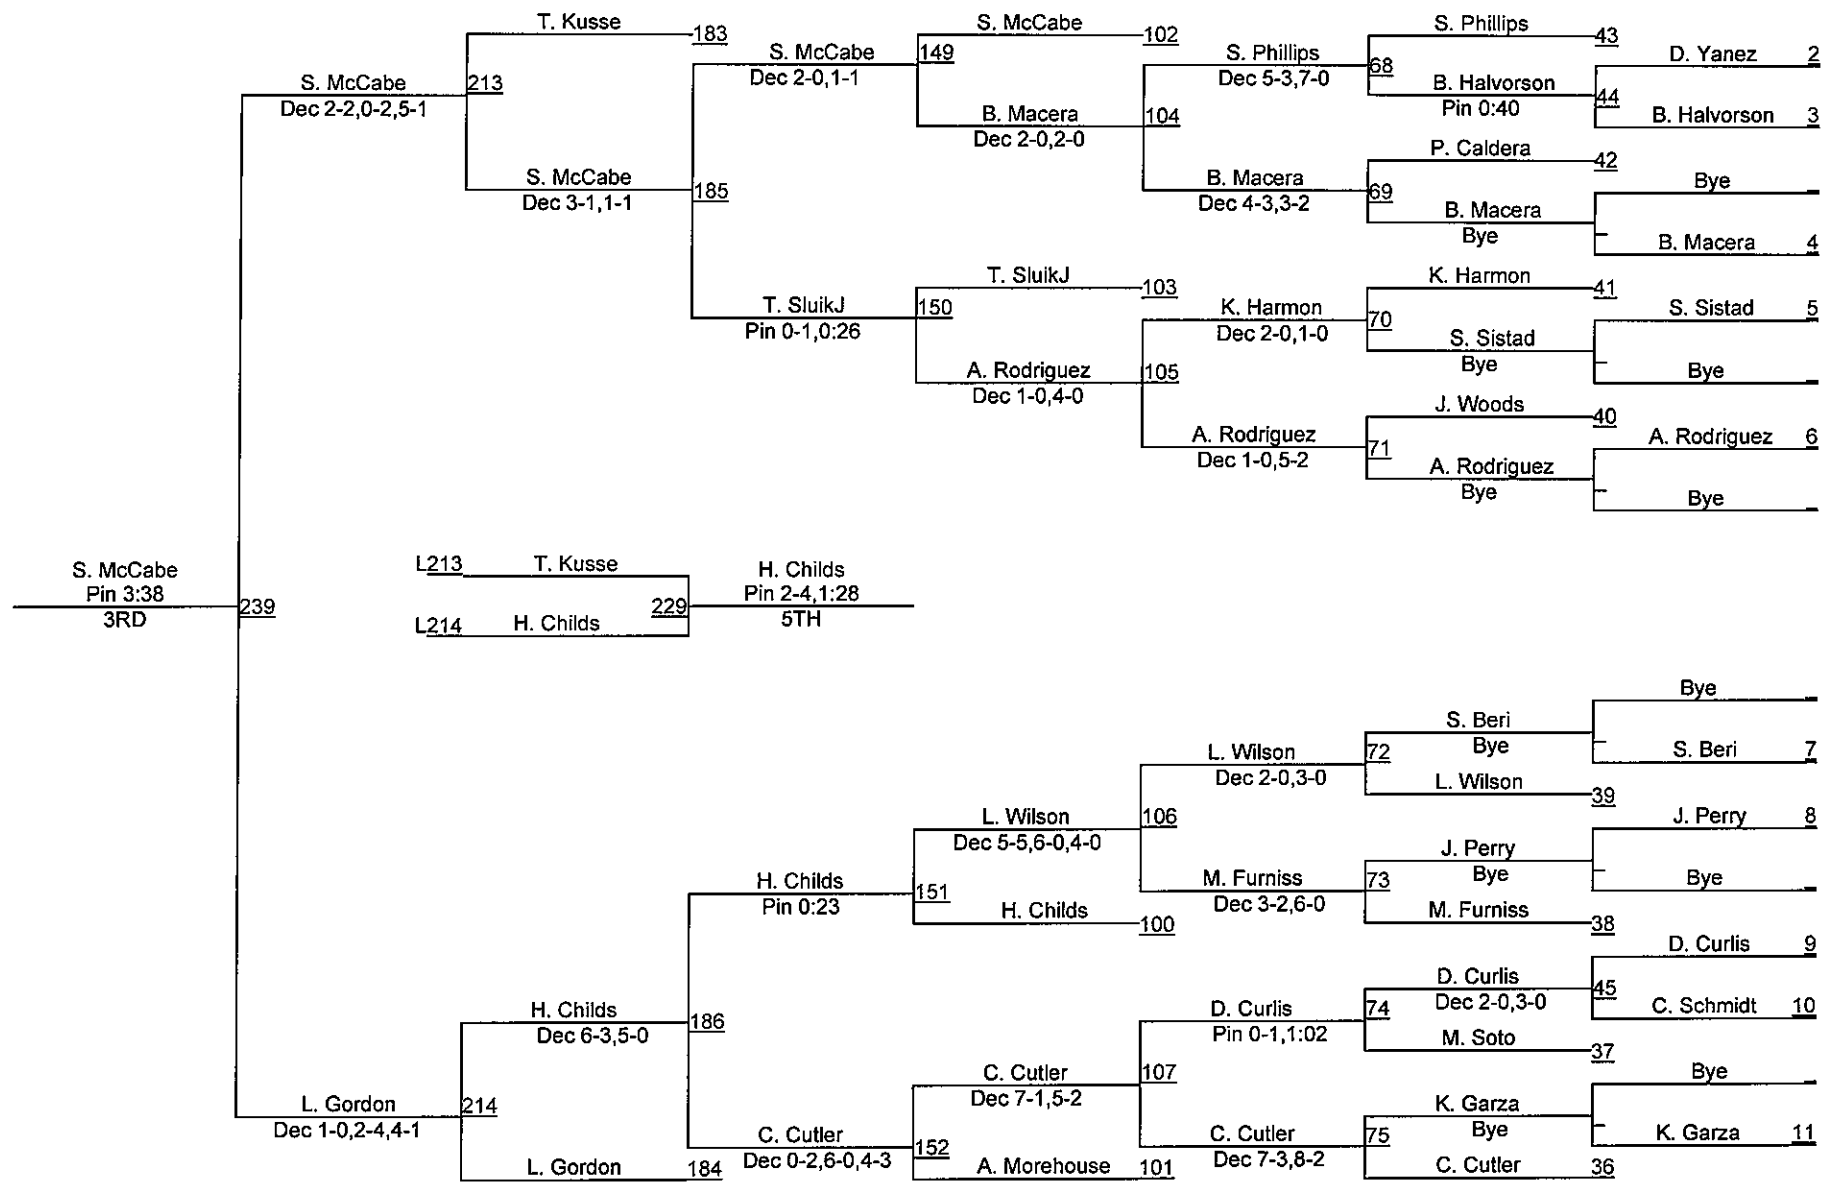

WCWA Women's College Nationals

College Women 51

WCWA Women's College Nationals

College Women 55

College Women 55

WCWA Women's College Nationals

College Women 59

College Women 59