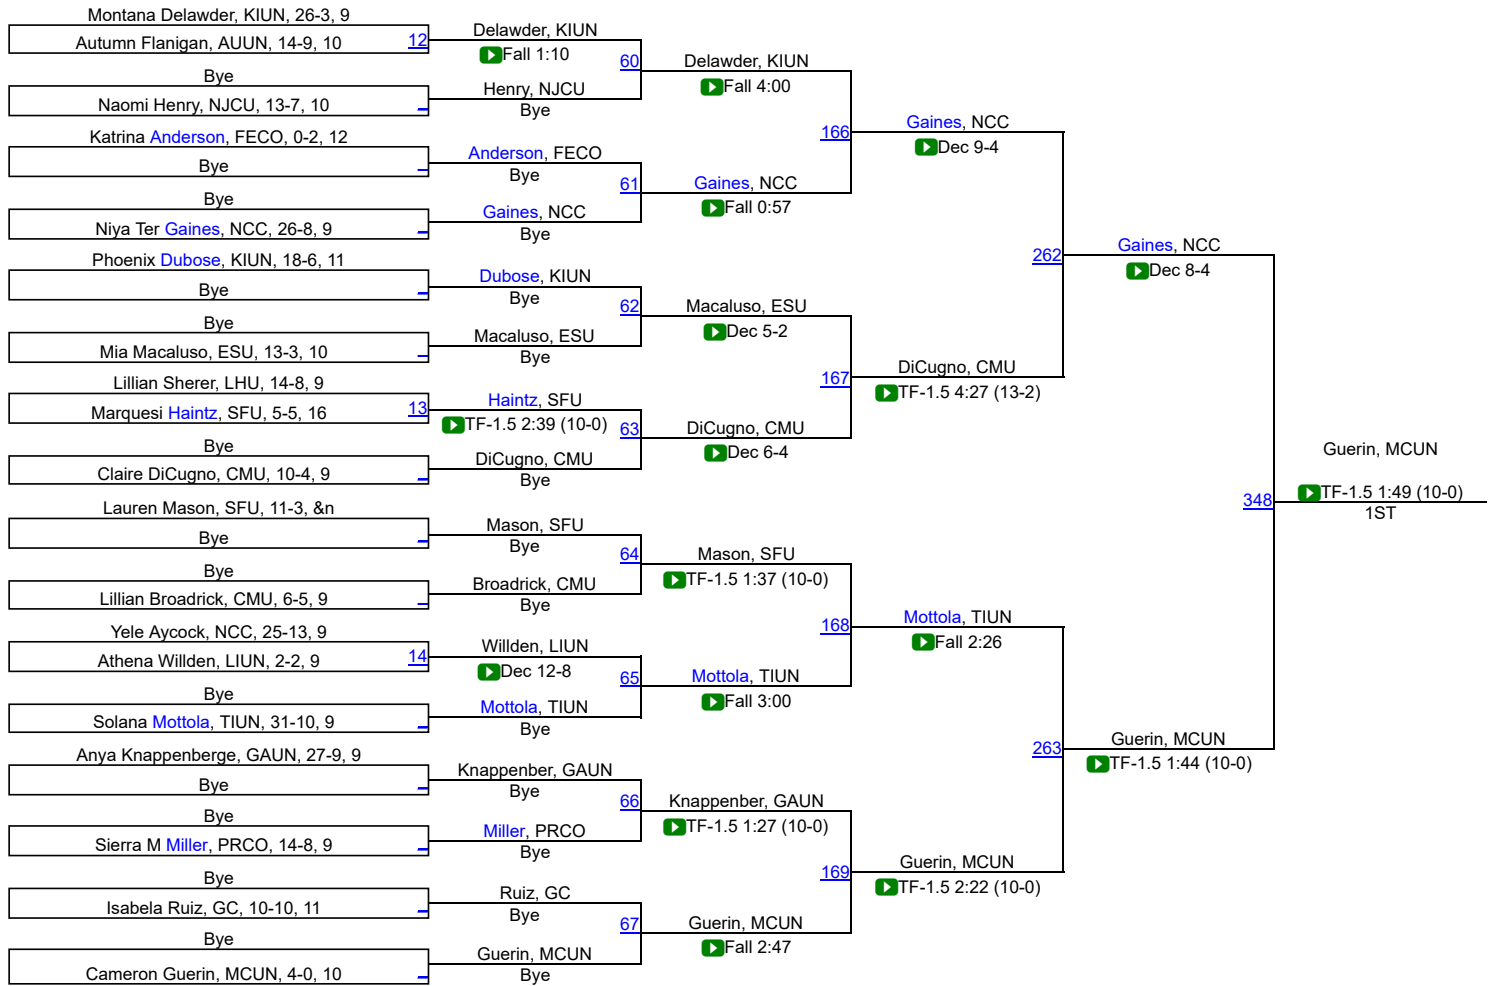

National Collegiate Women's Wrestling Champs 2022