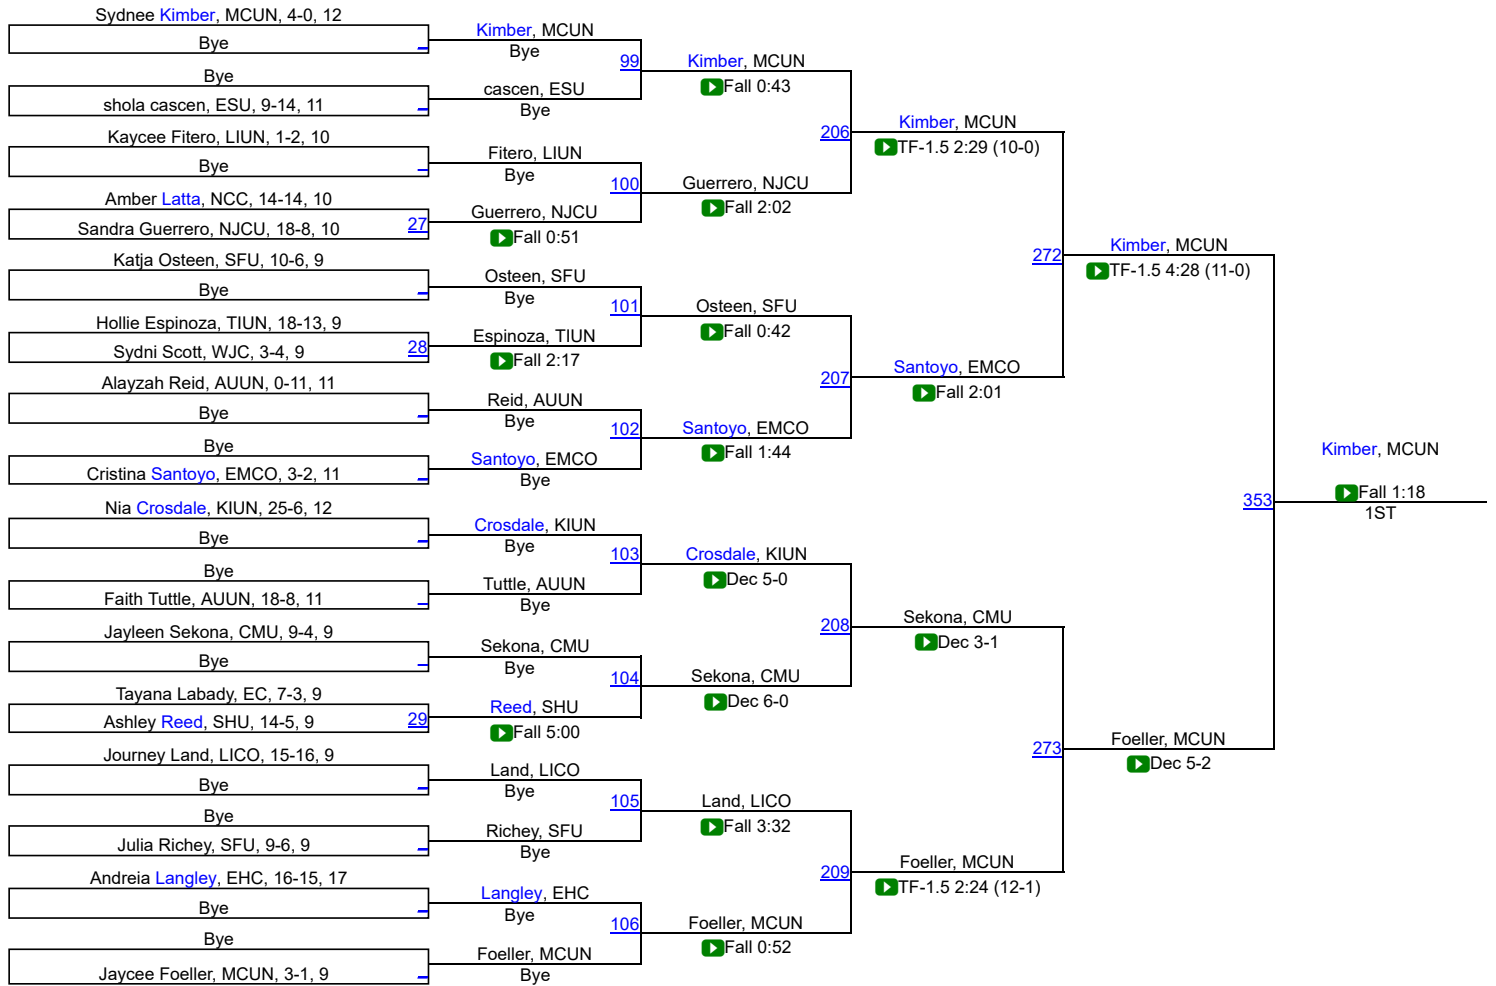

National Collegiate Women's Wrestling Champs 2022

191