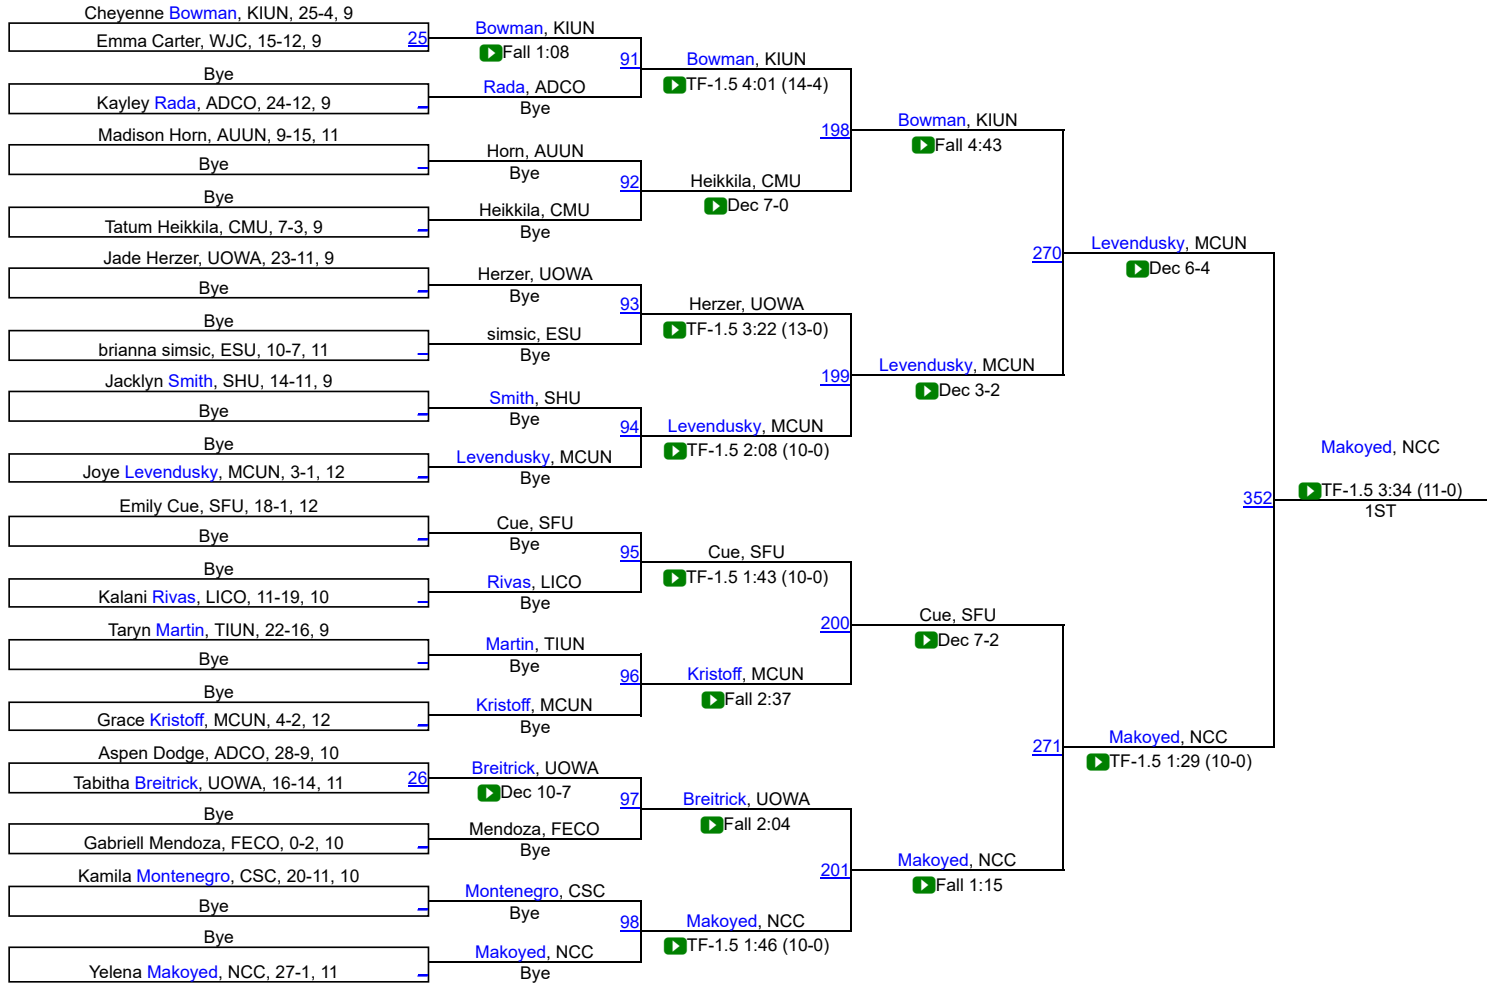

National Collegiate Women's Wrestling Champs 2022

170