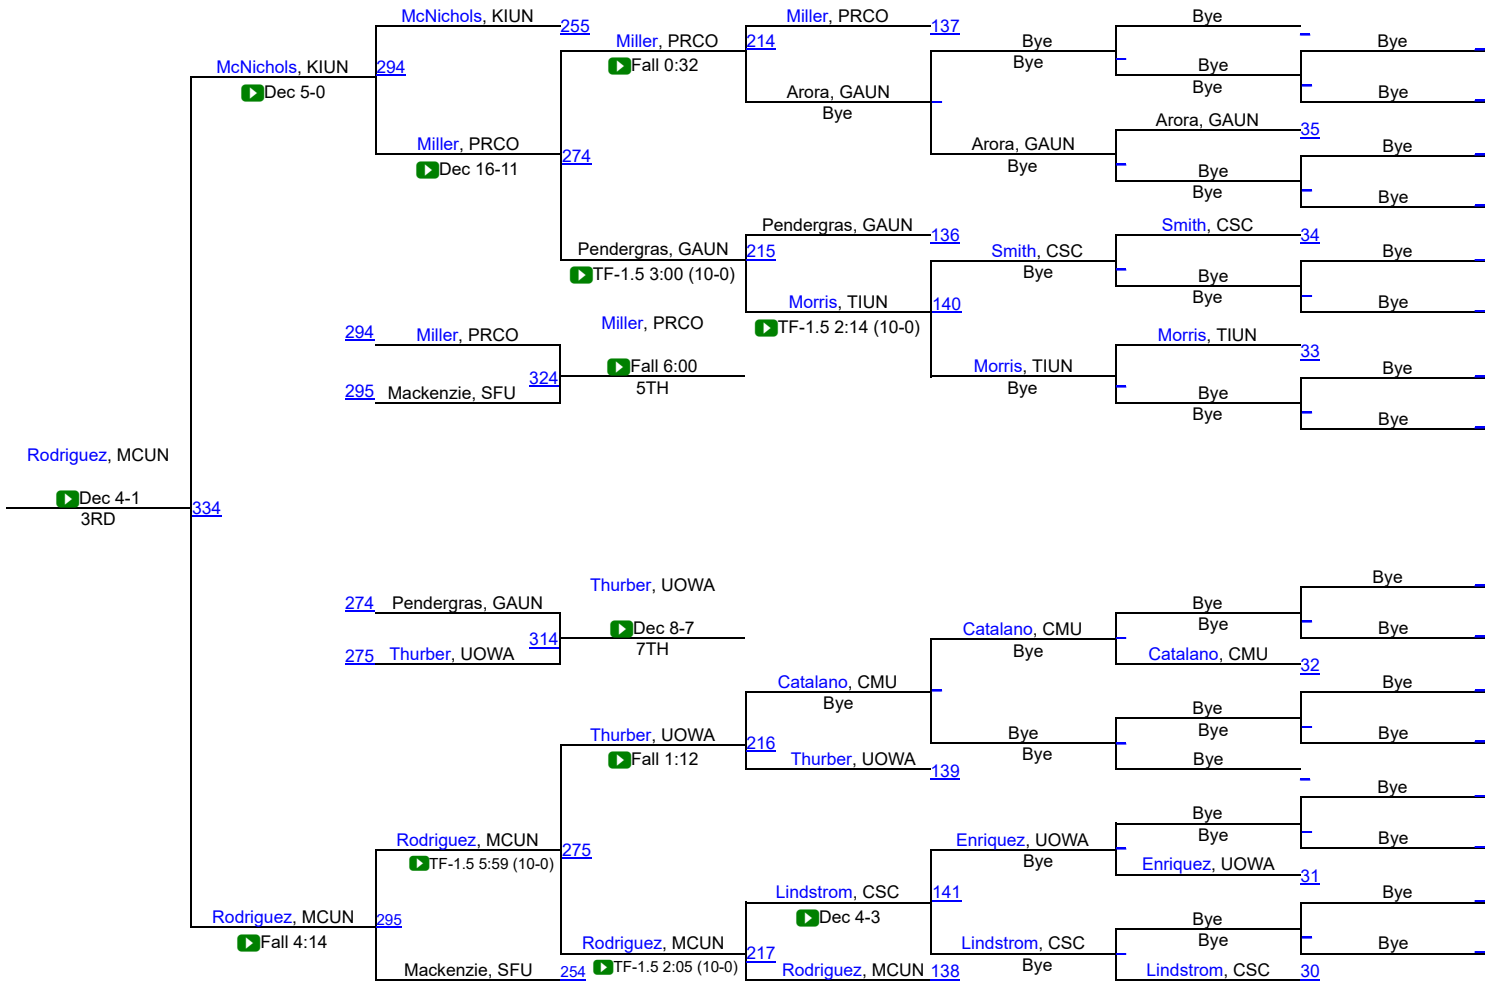

# National Collegiate Women's Wrestling Champs 2022

# 101