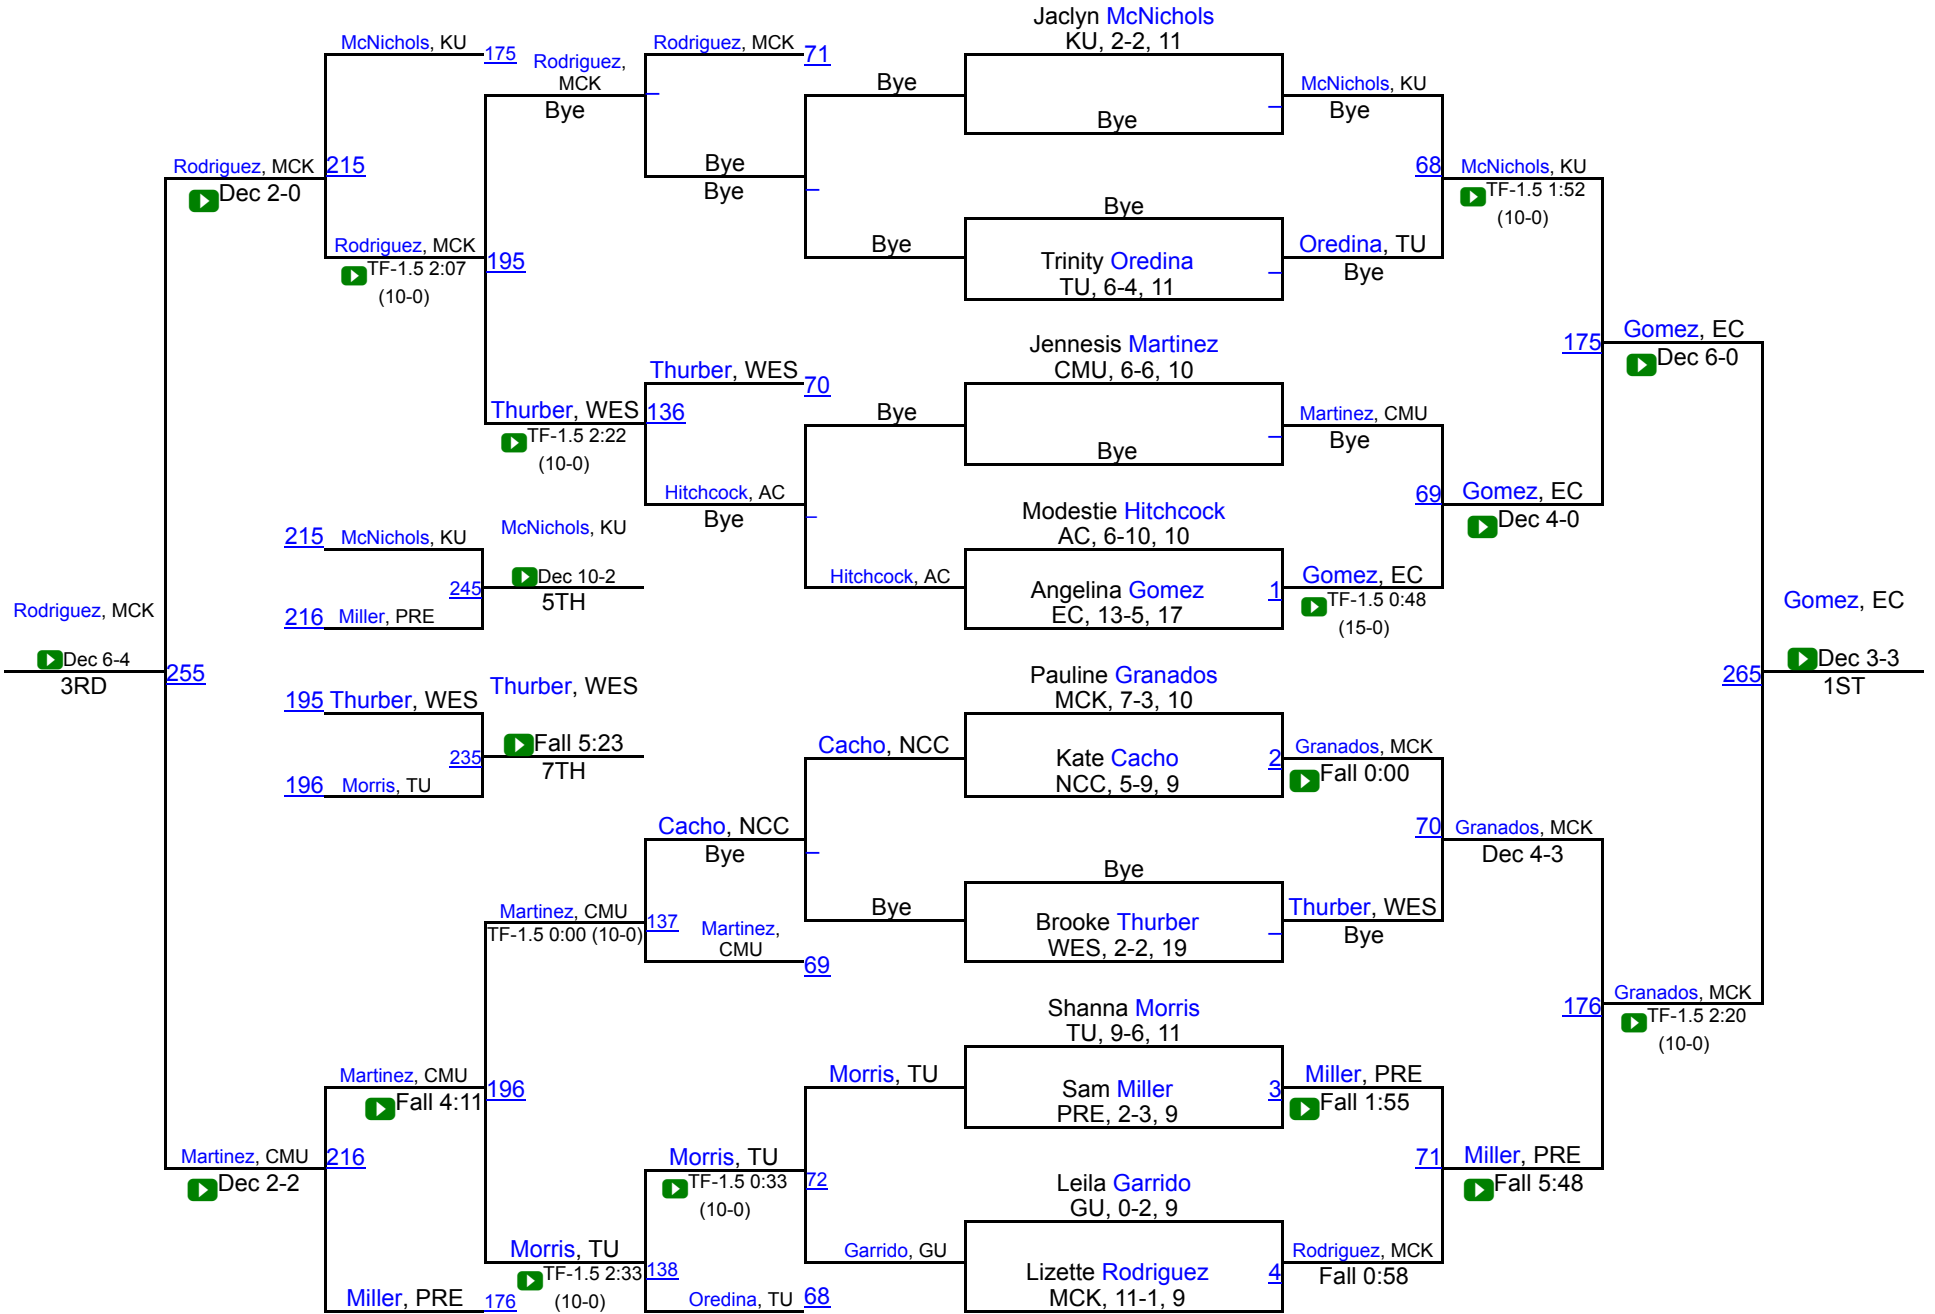

National Collegiate Women's Wrestling Championship

101

National Collegiate Women's Wrestling Championship

109

National Collegiate Women's Wrestling Championship

123

National Collegiate Women's Wrestling Championship

130

National Collegiate Women's Wrestling Championship

136

National Collegiate Women's Wrestling Championship

143

National Collegiate Women's Wrestling Championship

155

National Collegiate Women's Wrestling Championship