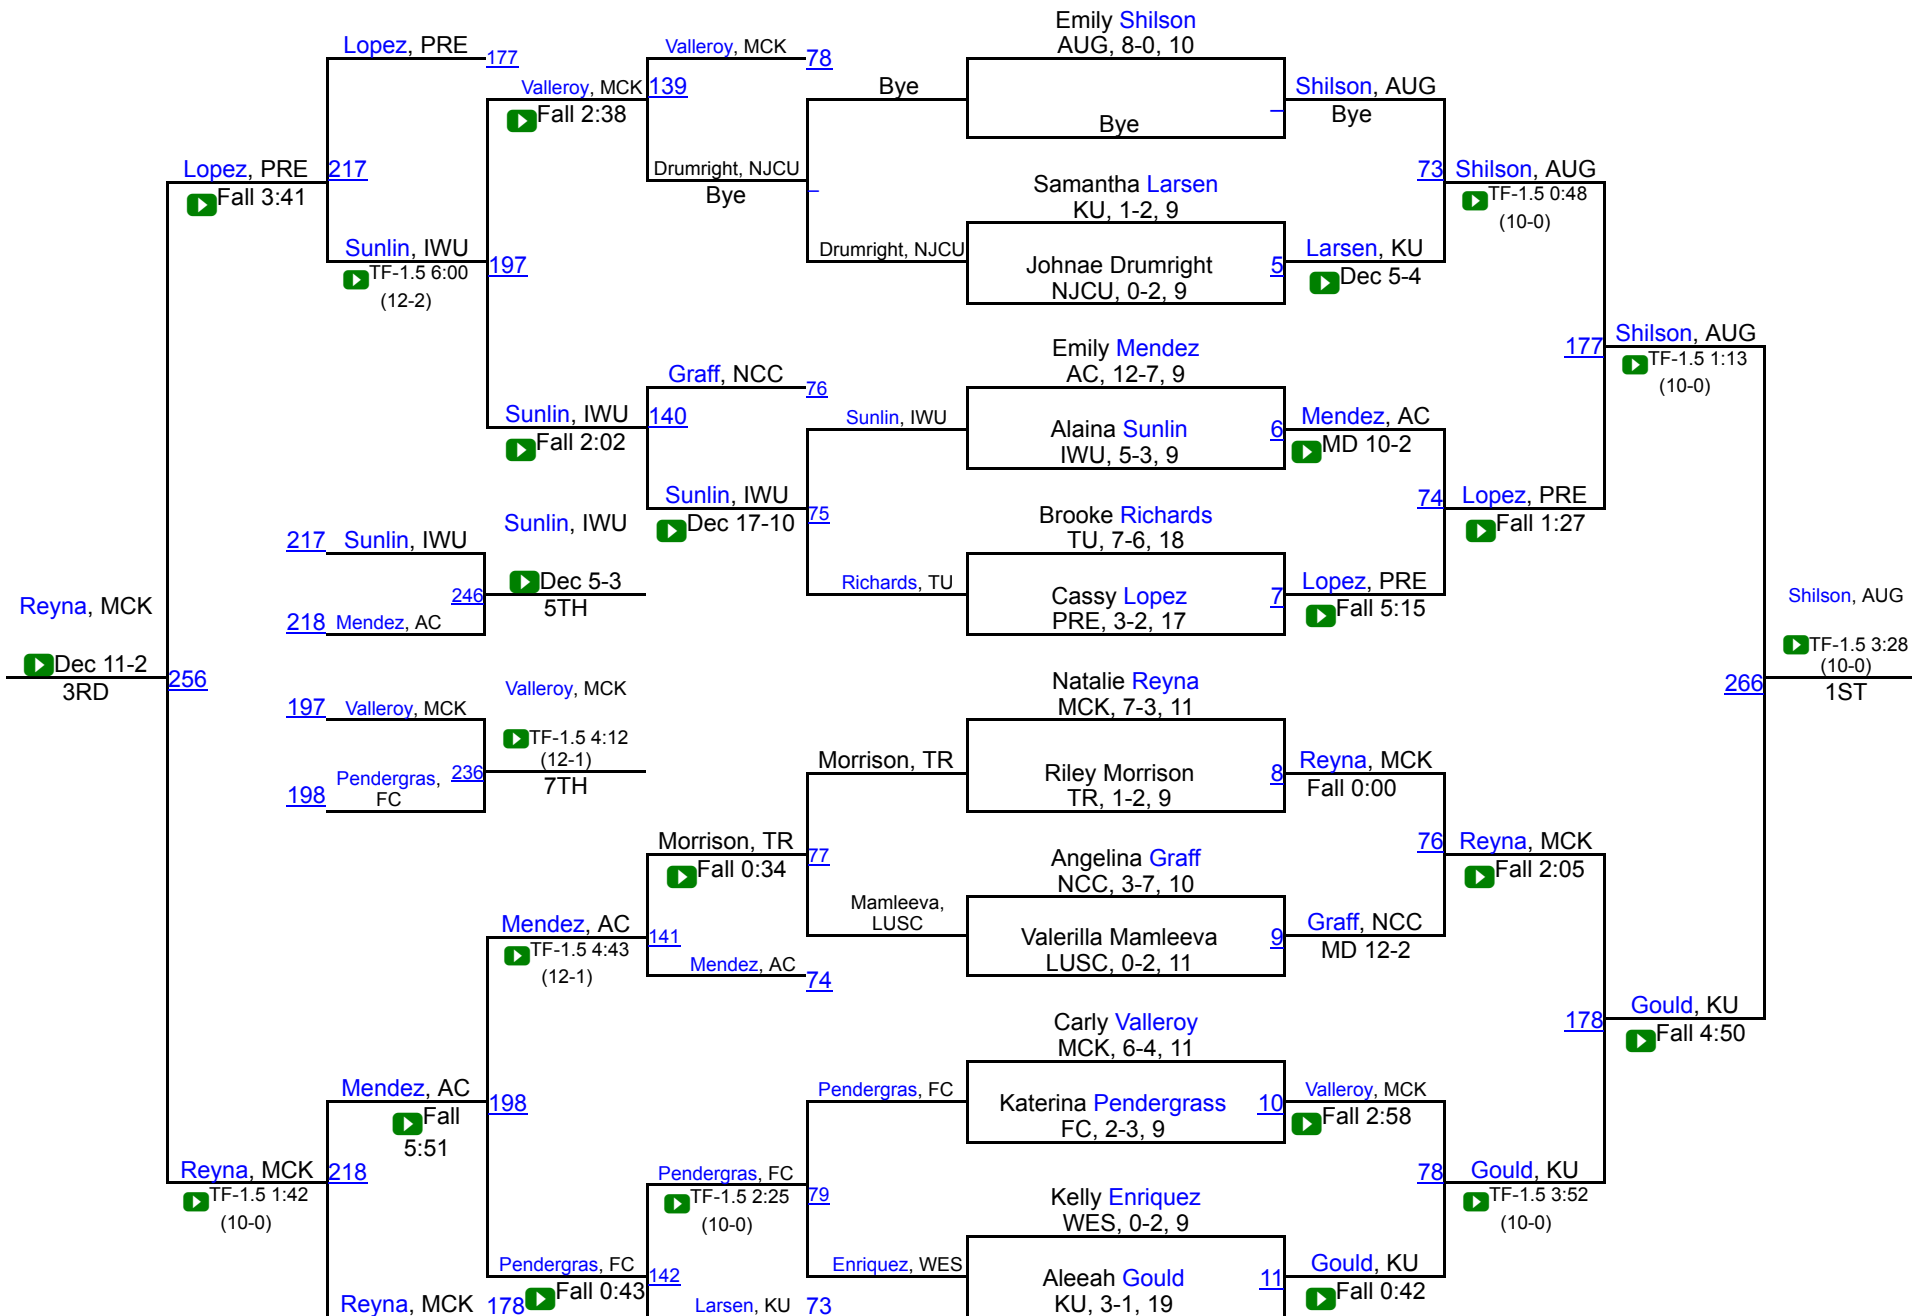

National Collegiate Women's Wrestling Championship

101

National Collegiate Women's Wrestling Championship

109

National Collegiate Women's Wrestling Championship

123

National Collegiate Women's Wrestling Championship

130

National Collegiate Women's Wrestling Championship

136

National Collegiate Women's Wrestling Championship

143

National Collegiate Women's Wrestling Championship

155

National Collegiate Women's Wrestling Championship