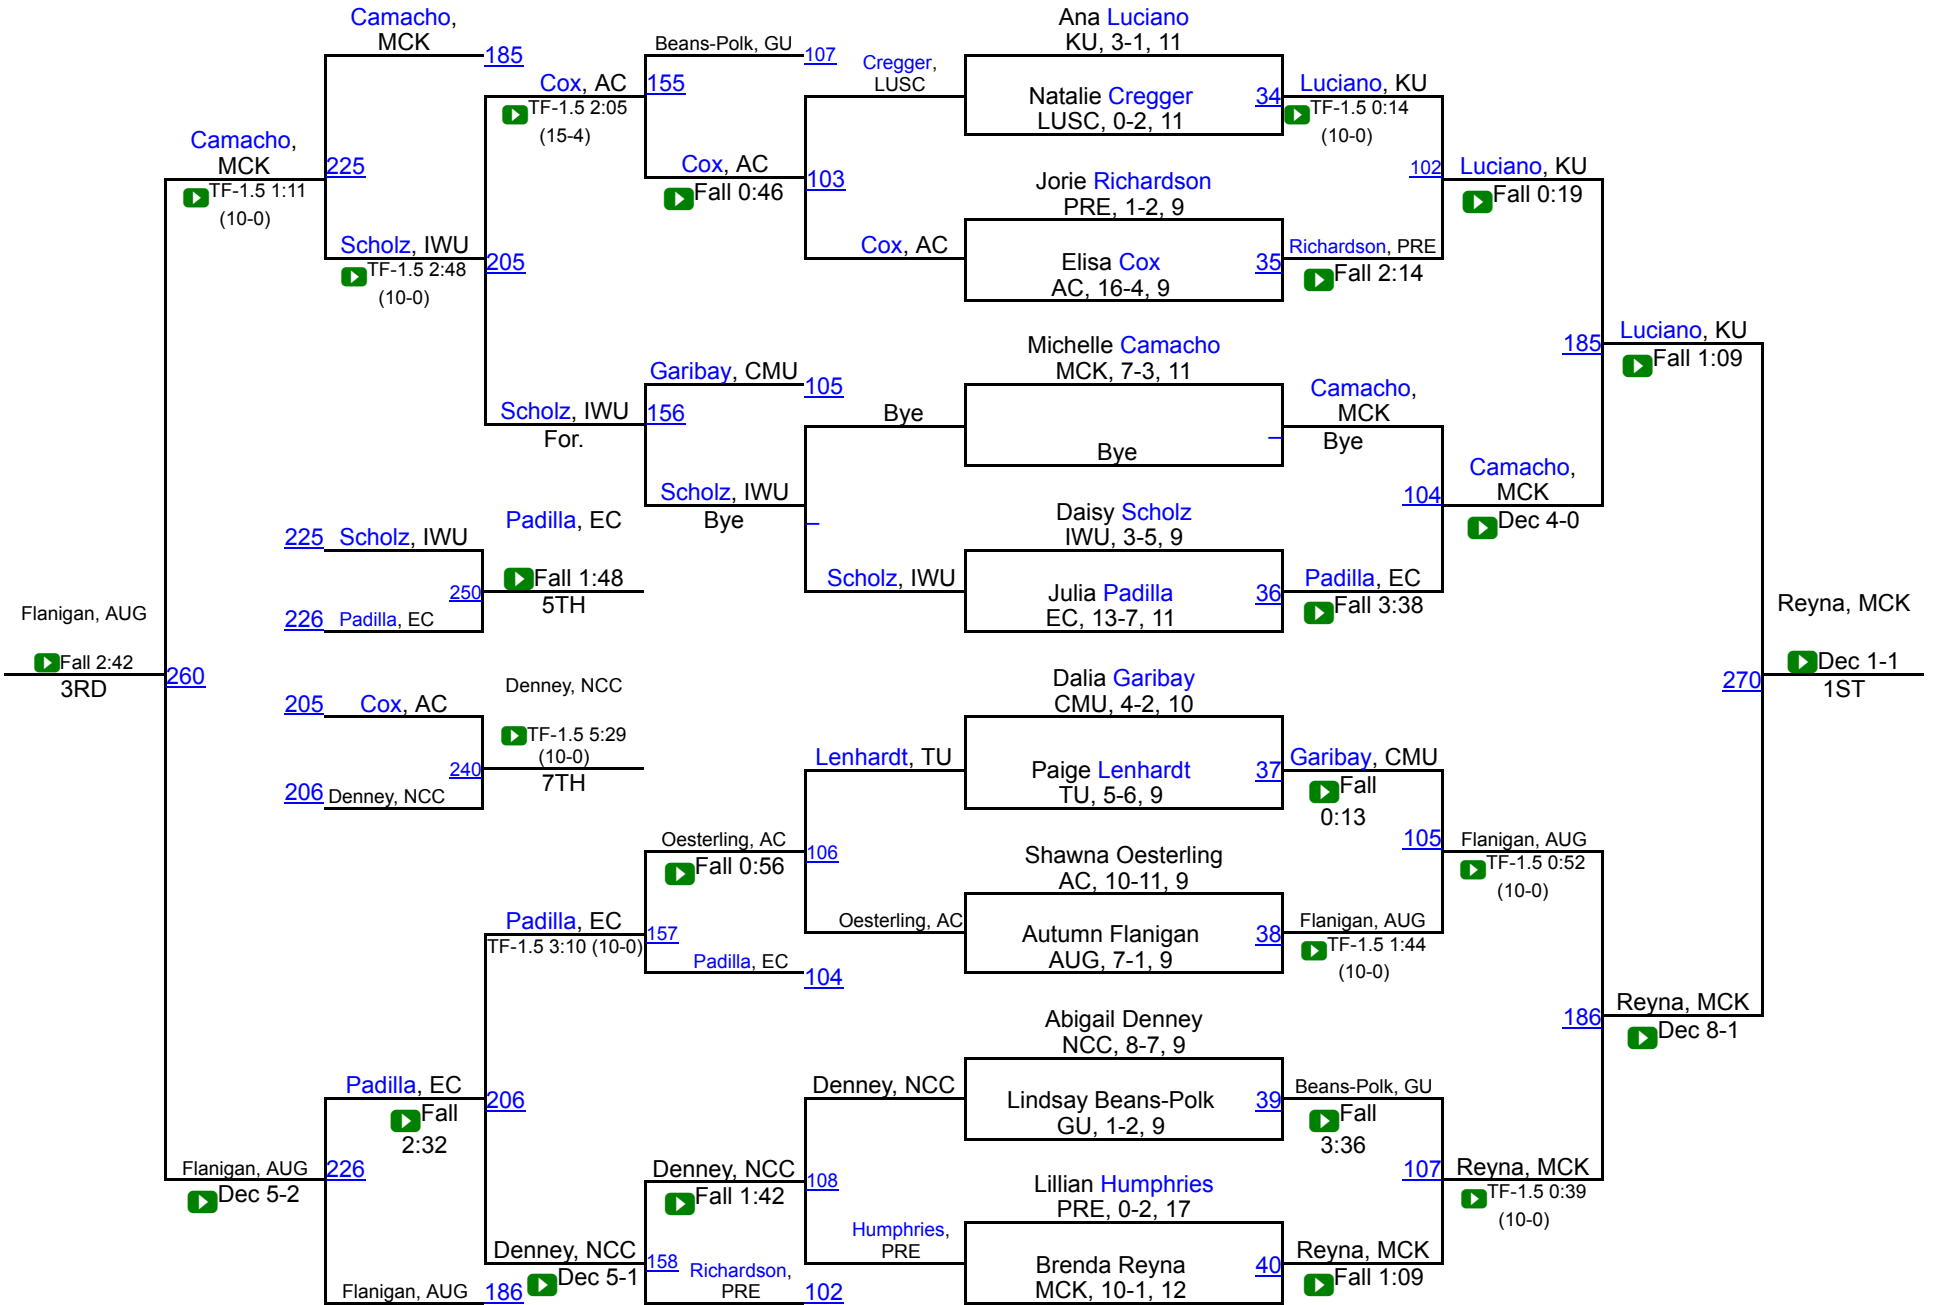

National Collegiate Women's Wrestling Championship

101

National Collegiate Women's Wrestling Championship

109

National Collegiate Women's Wrestling Championship

123

National Collegiate Women's Wrestling Championship

130

National Collegiate Women's Wrestling Championship

136

National Collegiate Women's Wrestling Championship

143

National Collegiate Women's Wrestling Championship

155

National Collegiate Women's Wrestling Championship