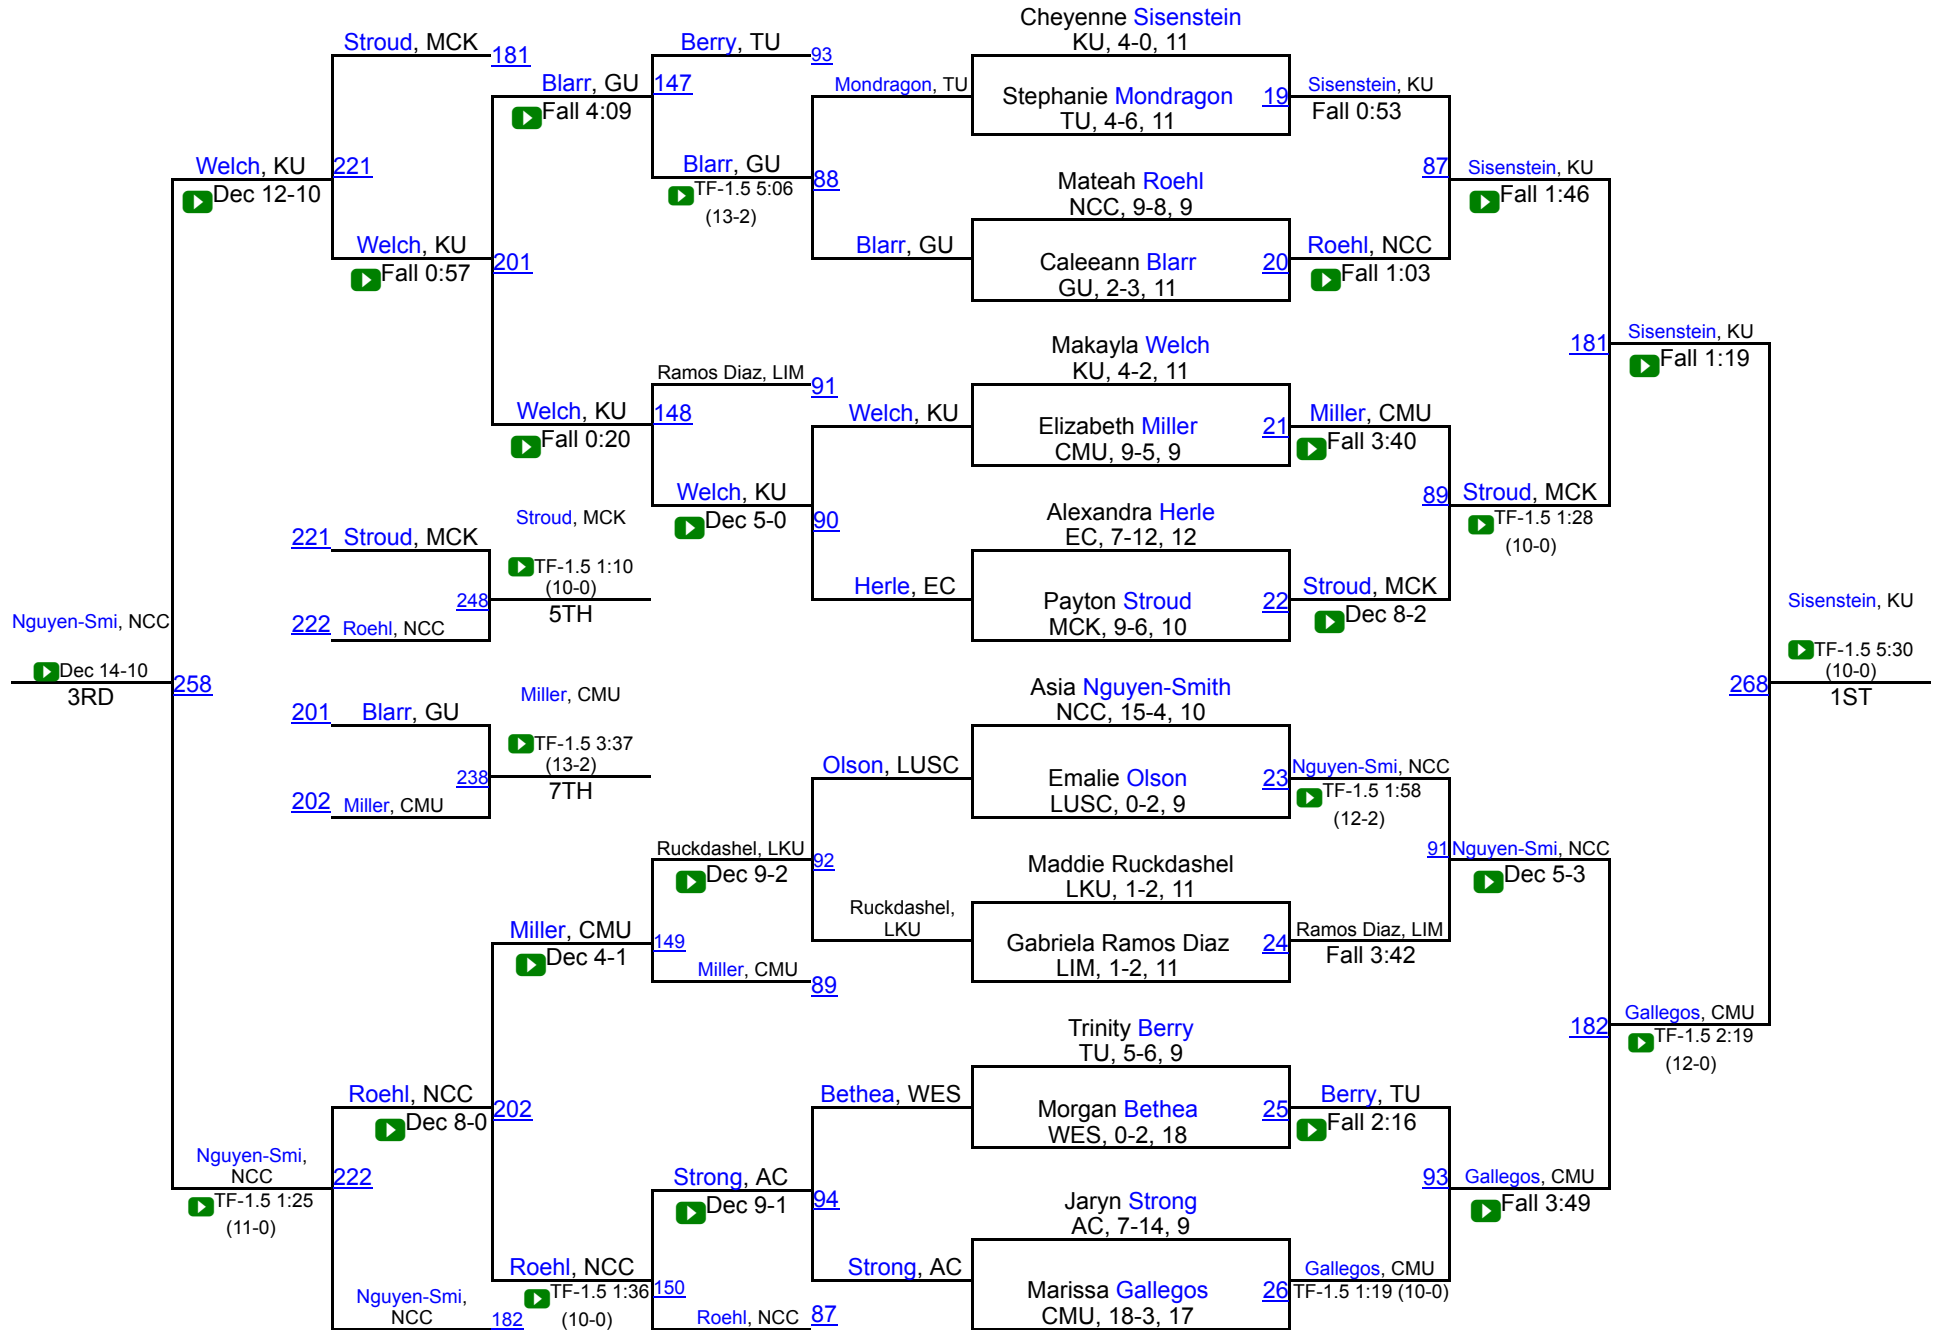

National Collegiate Women's Wrestling Championship

101

National Collegiate Women's Wrestling Championship

109

National Collegiate Women's Wrestling Championship

123

National Collegiate Women's Wrestling Championship

130

National Collegiate Women's Wrestling Championship

136

National Collegiate Women's Wrestling Championship

143

National Collegiate Women's Wrestling Championship

155

National Collegiate Women's Wrestling Championship