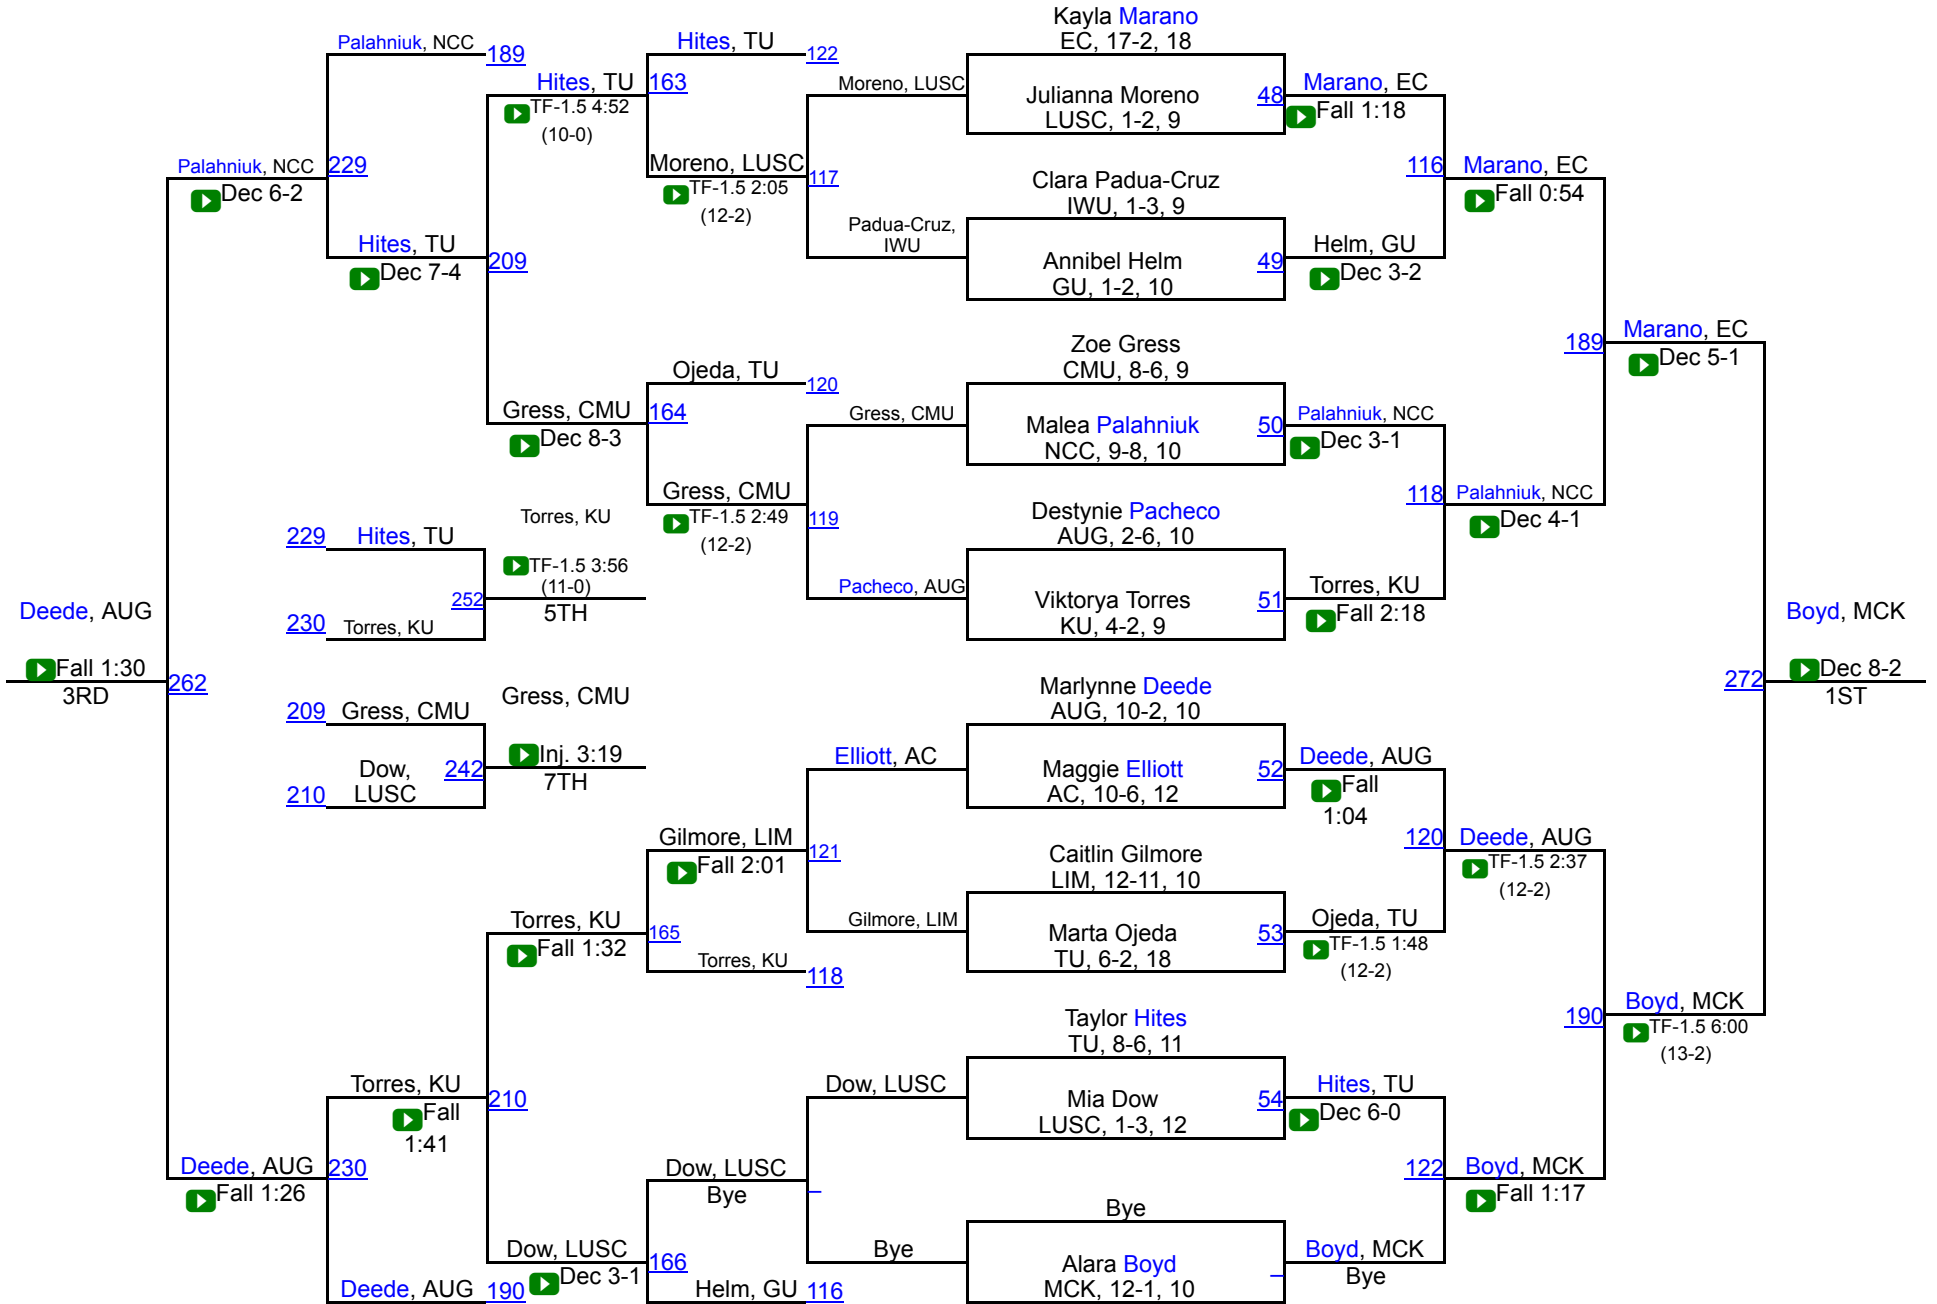

National Collegiate Women's Wrestling Championship

101

National Collegiate Women's Wrestling Championship

109

National Collegiate Women's Wrestling Championship

123

National Collegiate Women's Wrestling Championship

130

National Collegiate Women's Wrestling Championship

136

National Collegiate Women's Wrestling Championship

143

National Collegiate Women's Wrestling Championship

155

National Collegiate Women's Wrestling Championship