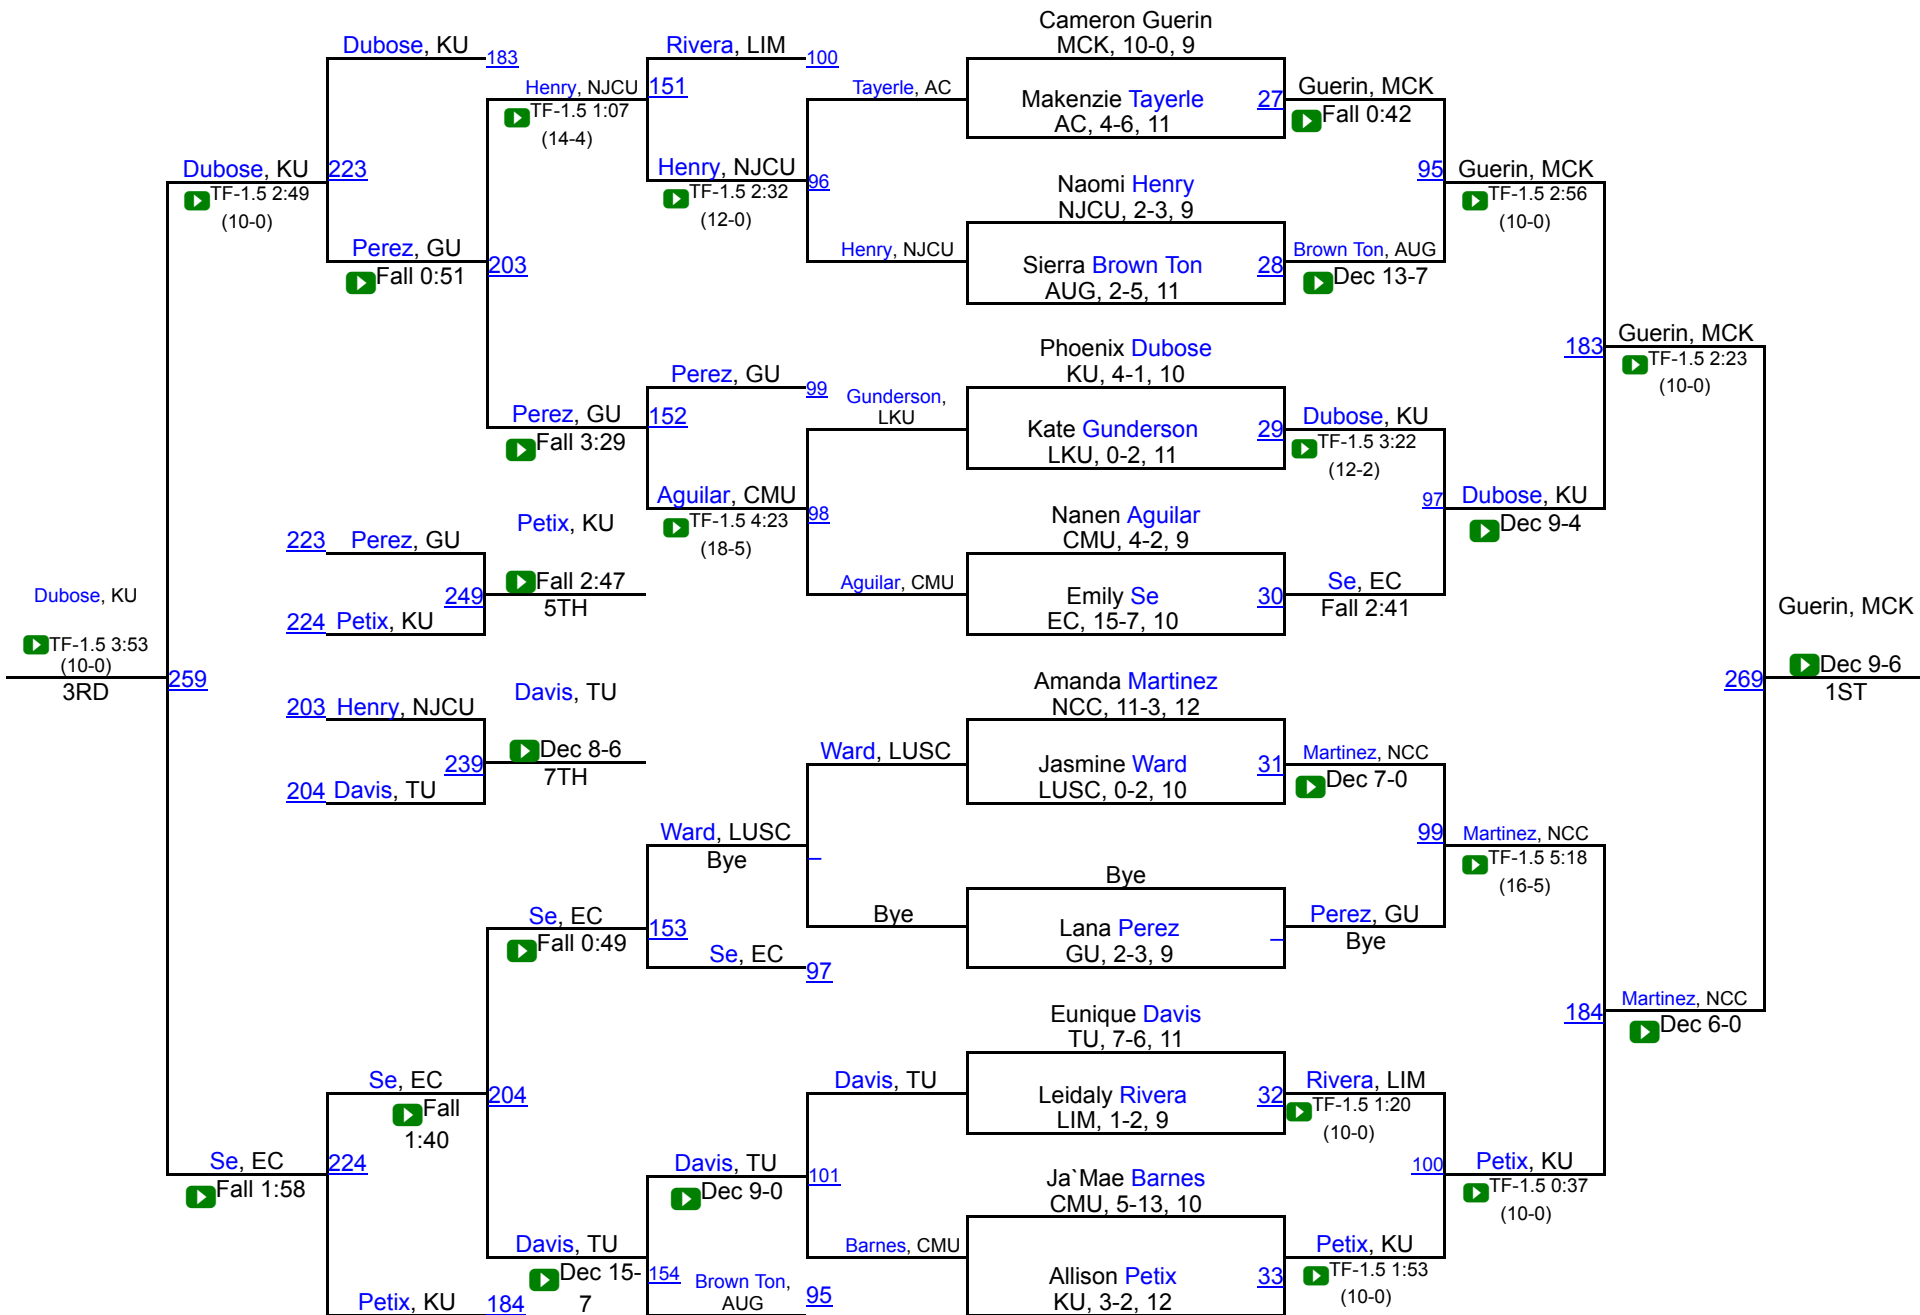

National Collegiate Women's Wrestling Championship

101

National Collegiate Women's Wrestling Championship

109

National Collegiate Women's Wrestling Championship

123

National Collegiate Women's Wrestling Championship

130

National Collegiate Women's Wrestling Championship

136

National Collegiate Women's Wrestling Championship

143

National Collegiate Women's Wrestling Championship

155

National Collegiate Women's Wrestling Championship