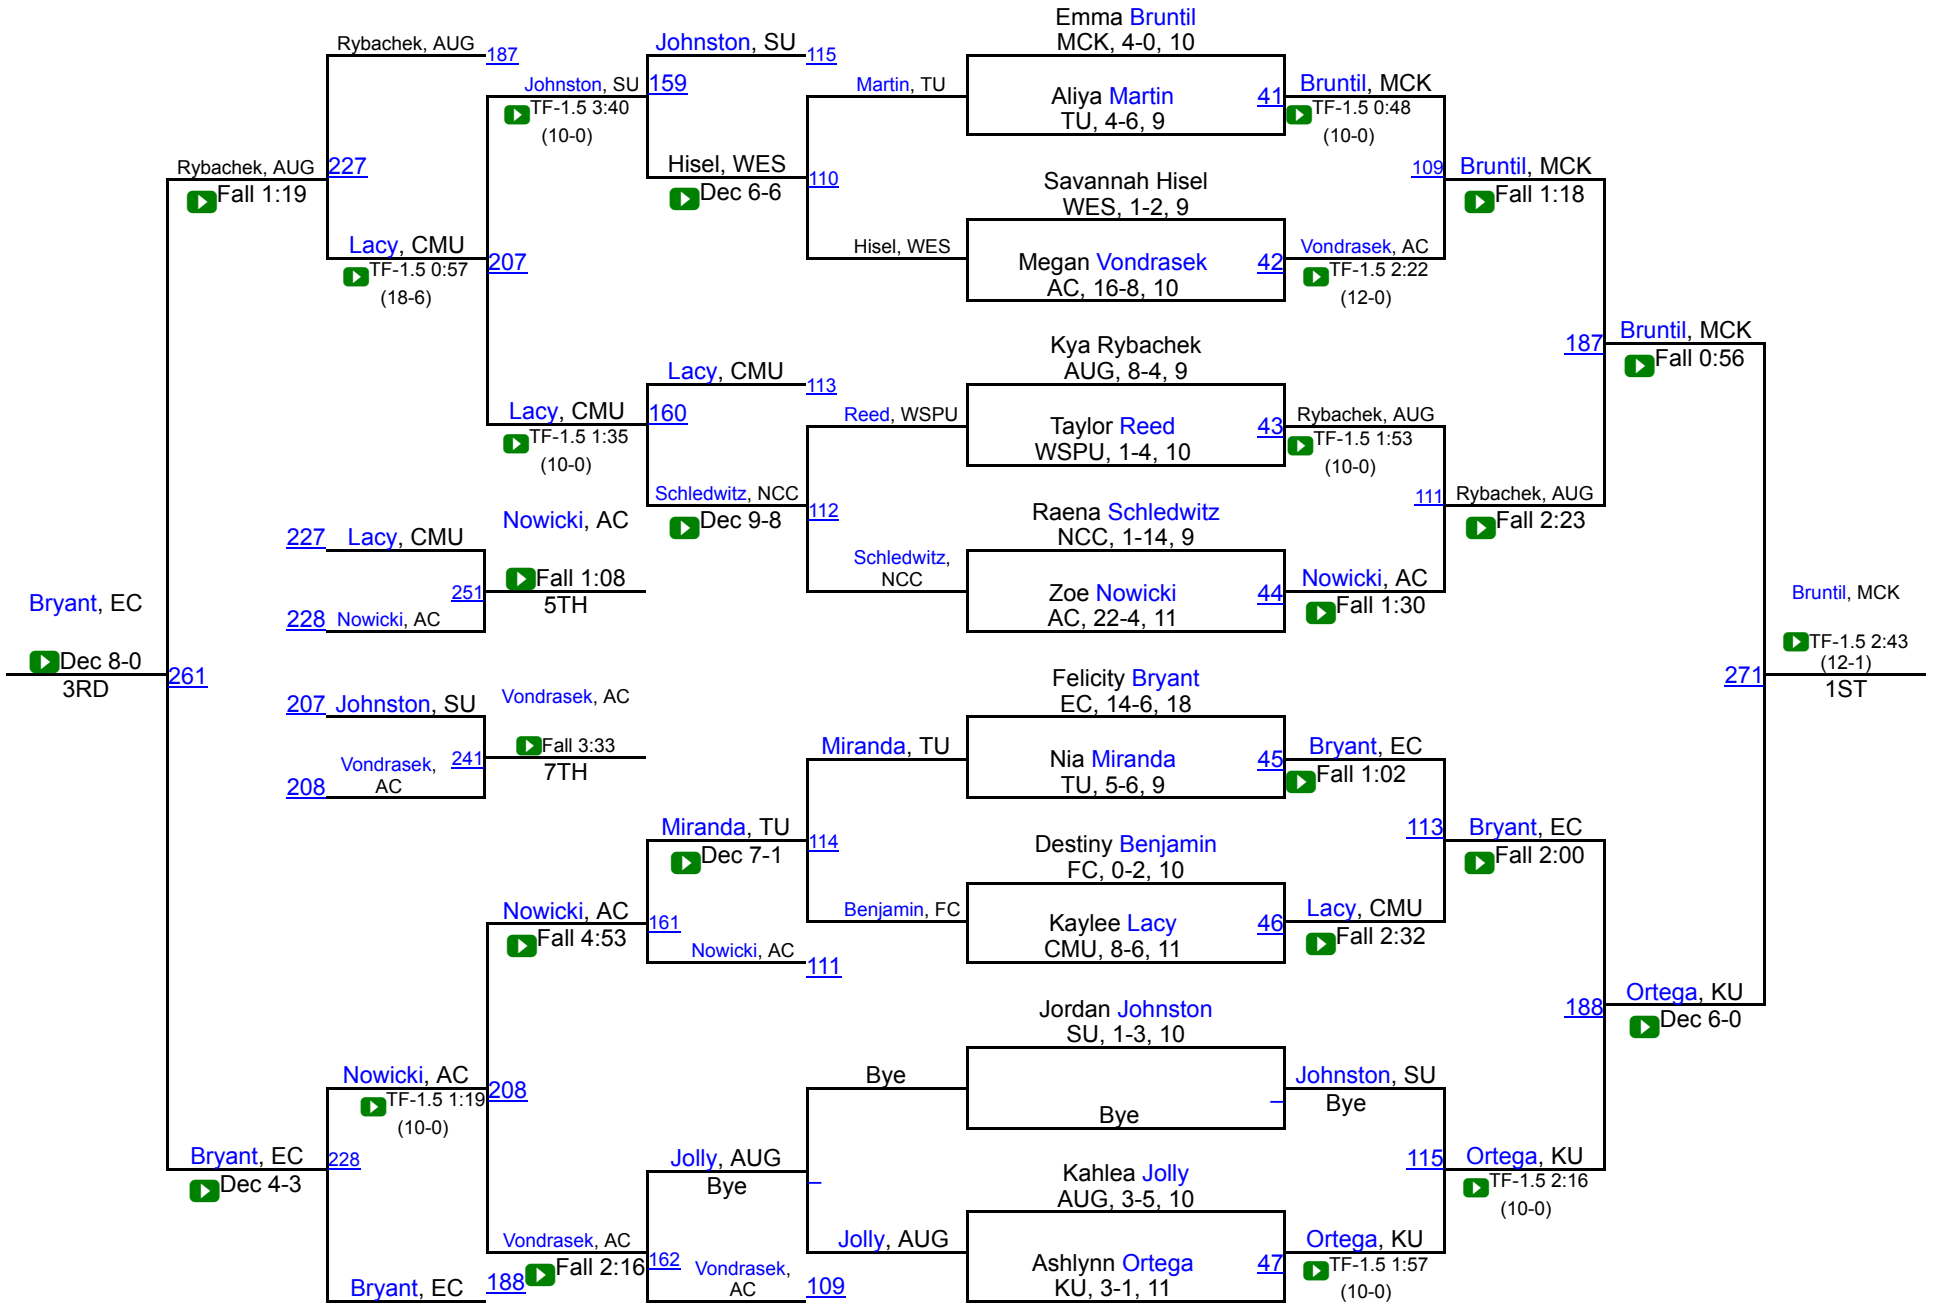

National Collegiate Women's Wrestling Championship

101

National Collegiate Women's Wrestling Championship

109

National Collegiate Women's Wrestling Championship

123

National Collegiate Women's Wrestling Championship

130

National Collegiate Women's Wrestling Championship

136

National Collegiate Women's Wrestling Championship

143

National Collegiate Women's Wrestling Championship

155

National Collegiate Women's Wrestling Championship