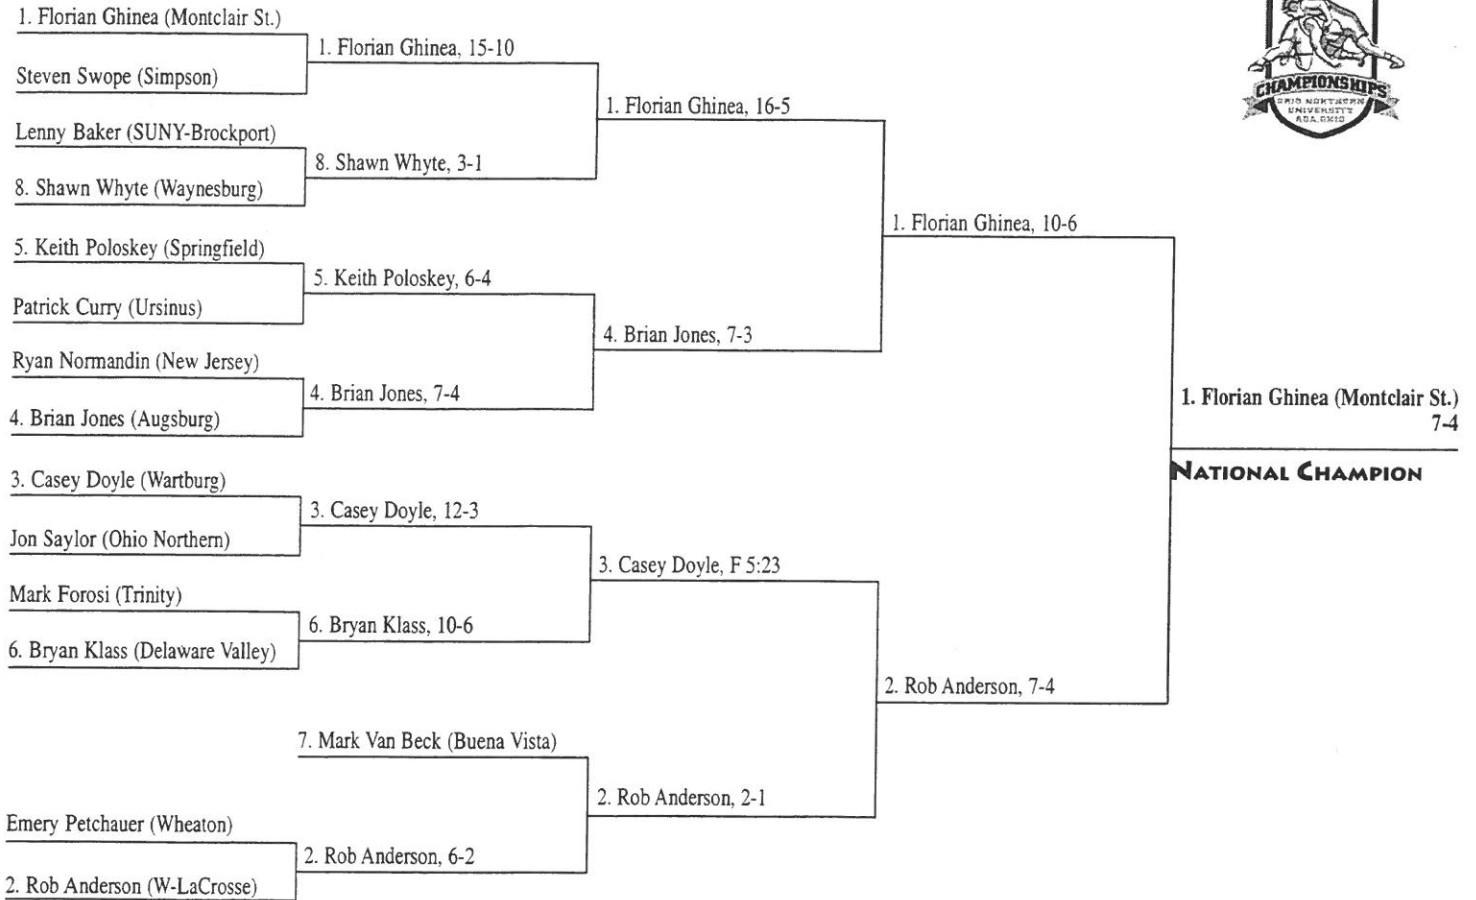

2000 NCAA DIVISION III WRESTLING CHAMPIONSHIPS 125-POUND WEIGHT CLASS

CHAMPIONSHIP BRACKET

CONSOLATION BRACKET

2000 NCAA DIVISION III WRESTLING CHAMPIONSHIPS 133-POUND WEIGHT CLASS

CHAMPIONSHIP BRACKET

CONSOLATION BRACKET

2000 NCAA DIVISION III WRESTLING CHAMPIONSHIPS

141-POUND WEIGHT CLASS

CHAMPIONSHIP BRACKET

CONSOLATION BRACKET

2000 NCAA DIVISION III WRESTLING CHAMPIONSHIPS

165-POUND WEIGHT CLASS

CHAMPIONSHIP BRACKET

CONSOLATION BRACKET