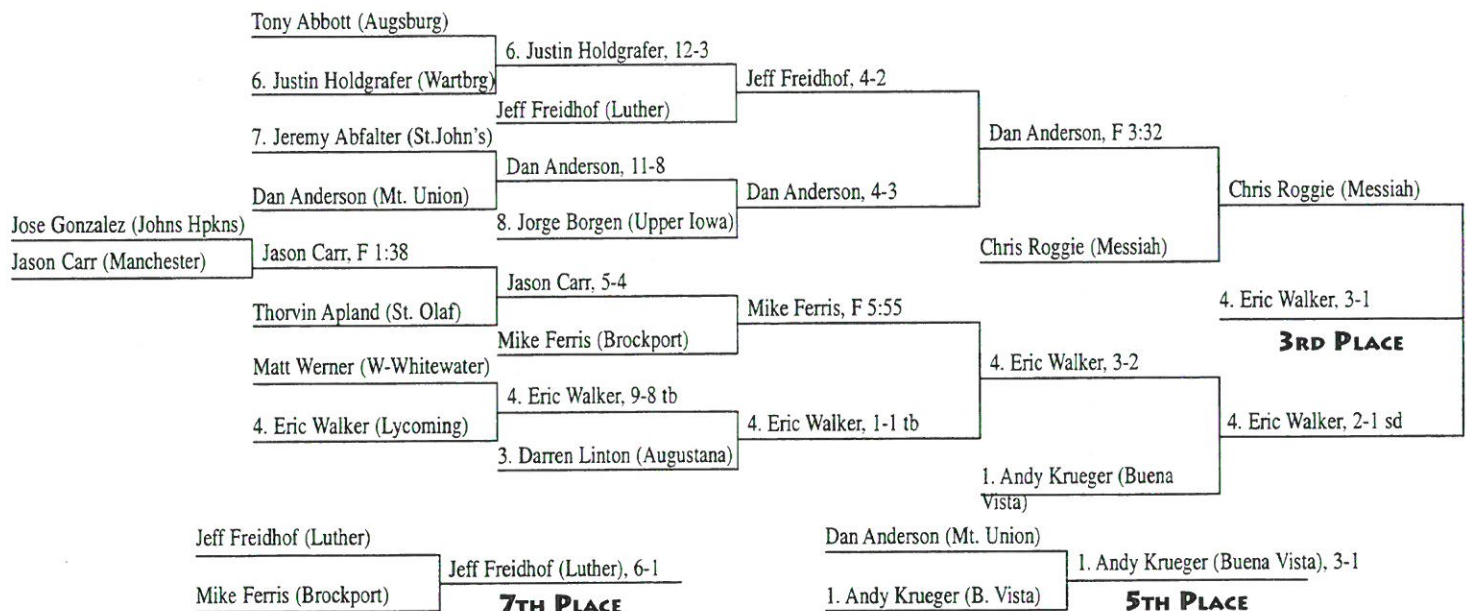

2000 NCAA DIVISION III WRESTLING CHAMPIONSHIPS

141-POUND WEIGHT CLASS

CHAMPIONSHIP BRACKET

CONSOLATION BRACKET

2000 NCAA DIVISION III WRESTLING CHAMPIONSHIPS

165-POUND WEIGHT CLASS

CHAMPIONSHIP BRACKET

CONSOLATION BRACKET