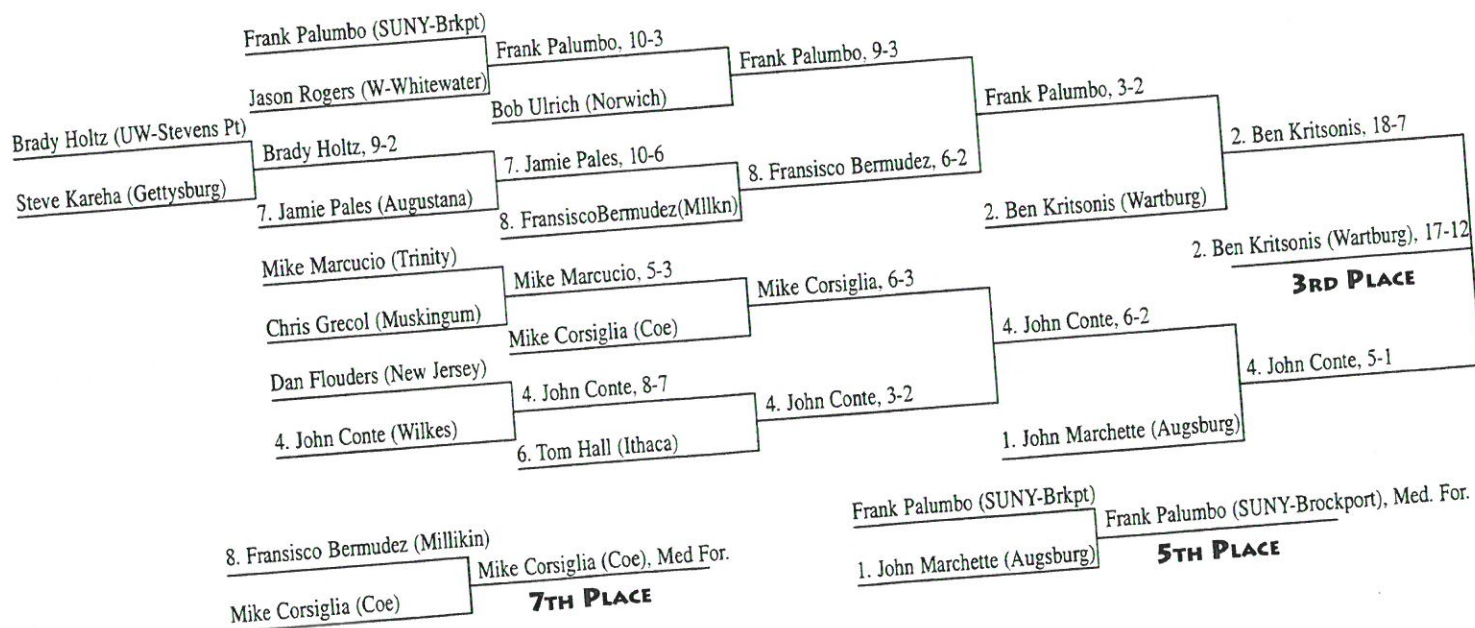

2000 NCAA DIVISION III WRESTLING CHAMPIONSHIPS 125-POUND WEIGHT CLASS

CHAMPIONSHIP BRACKET

CONSOLATION BRACKET

2000 NCAA DIVISION III WRESTLING CHAMPIONSHIPS 133-POUND WEIGHT CLASS

CHAMPIONSHIP BRACKET

CONSOLATION BRACKET

2000 NCAA DIVISION III WRESTLING CHAMPIONSHIPS

141-POUND WEIGHT CLASS

CHAMPIONSHIP BRACKET

CONSOLATION BRACKET

2000 NCAA DIVISION III WRESTLING CHAMPIONSHIPS

165-POUND WEIGHT CLASS

CHAMPIONSHIP BRACKET

CONSOLATION BRACKET

2000 NCAA DIVISION III WRESTLING CHAMPIONSHIPS

174-POUND WEIGHT CLASS

CHAMPIONSHIP BRACKET

CONSOLATION BRACKET

2000 NCAA DIVISION III WRESTLING CHAMPIONSHIPS

HEAVYWEIGHT WEIGHT CLASS

CHAMPIONSHIP BRACKET

CONSOLATION BRACKET