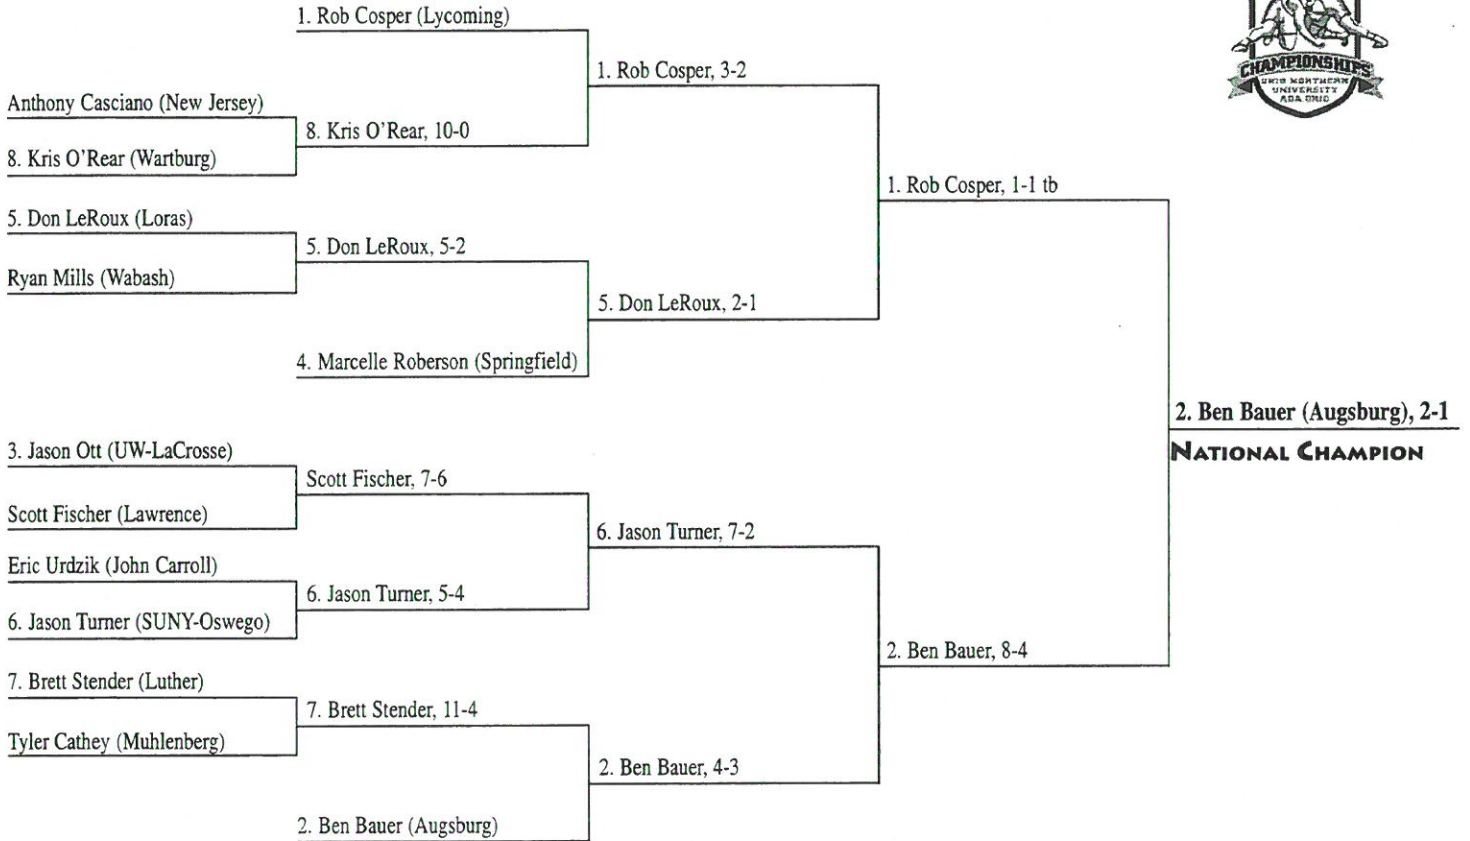

2000 NCAA DIVISION III WRESTLING CHAMPIONSHIPS

174-POUND WEIGHT CLASS

CHAMPIONSHIP BRACKET

CONSOLATION BRACKET

2000 NCAA DIVISION III WRESTLING CHAMPIONSHIPS

HEAVYWEIGHT WEIGHT CLASS

CHAMPIONSHIP BRACKET

CONSOLATION BRACKET