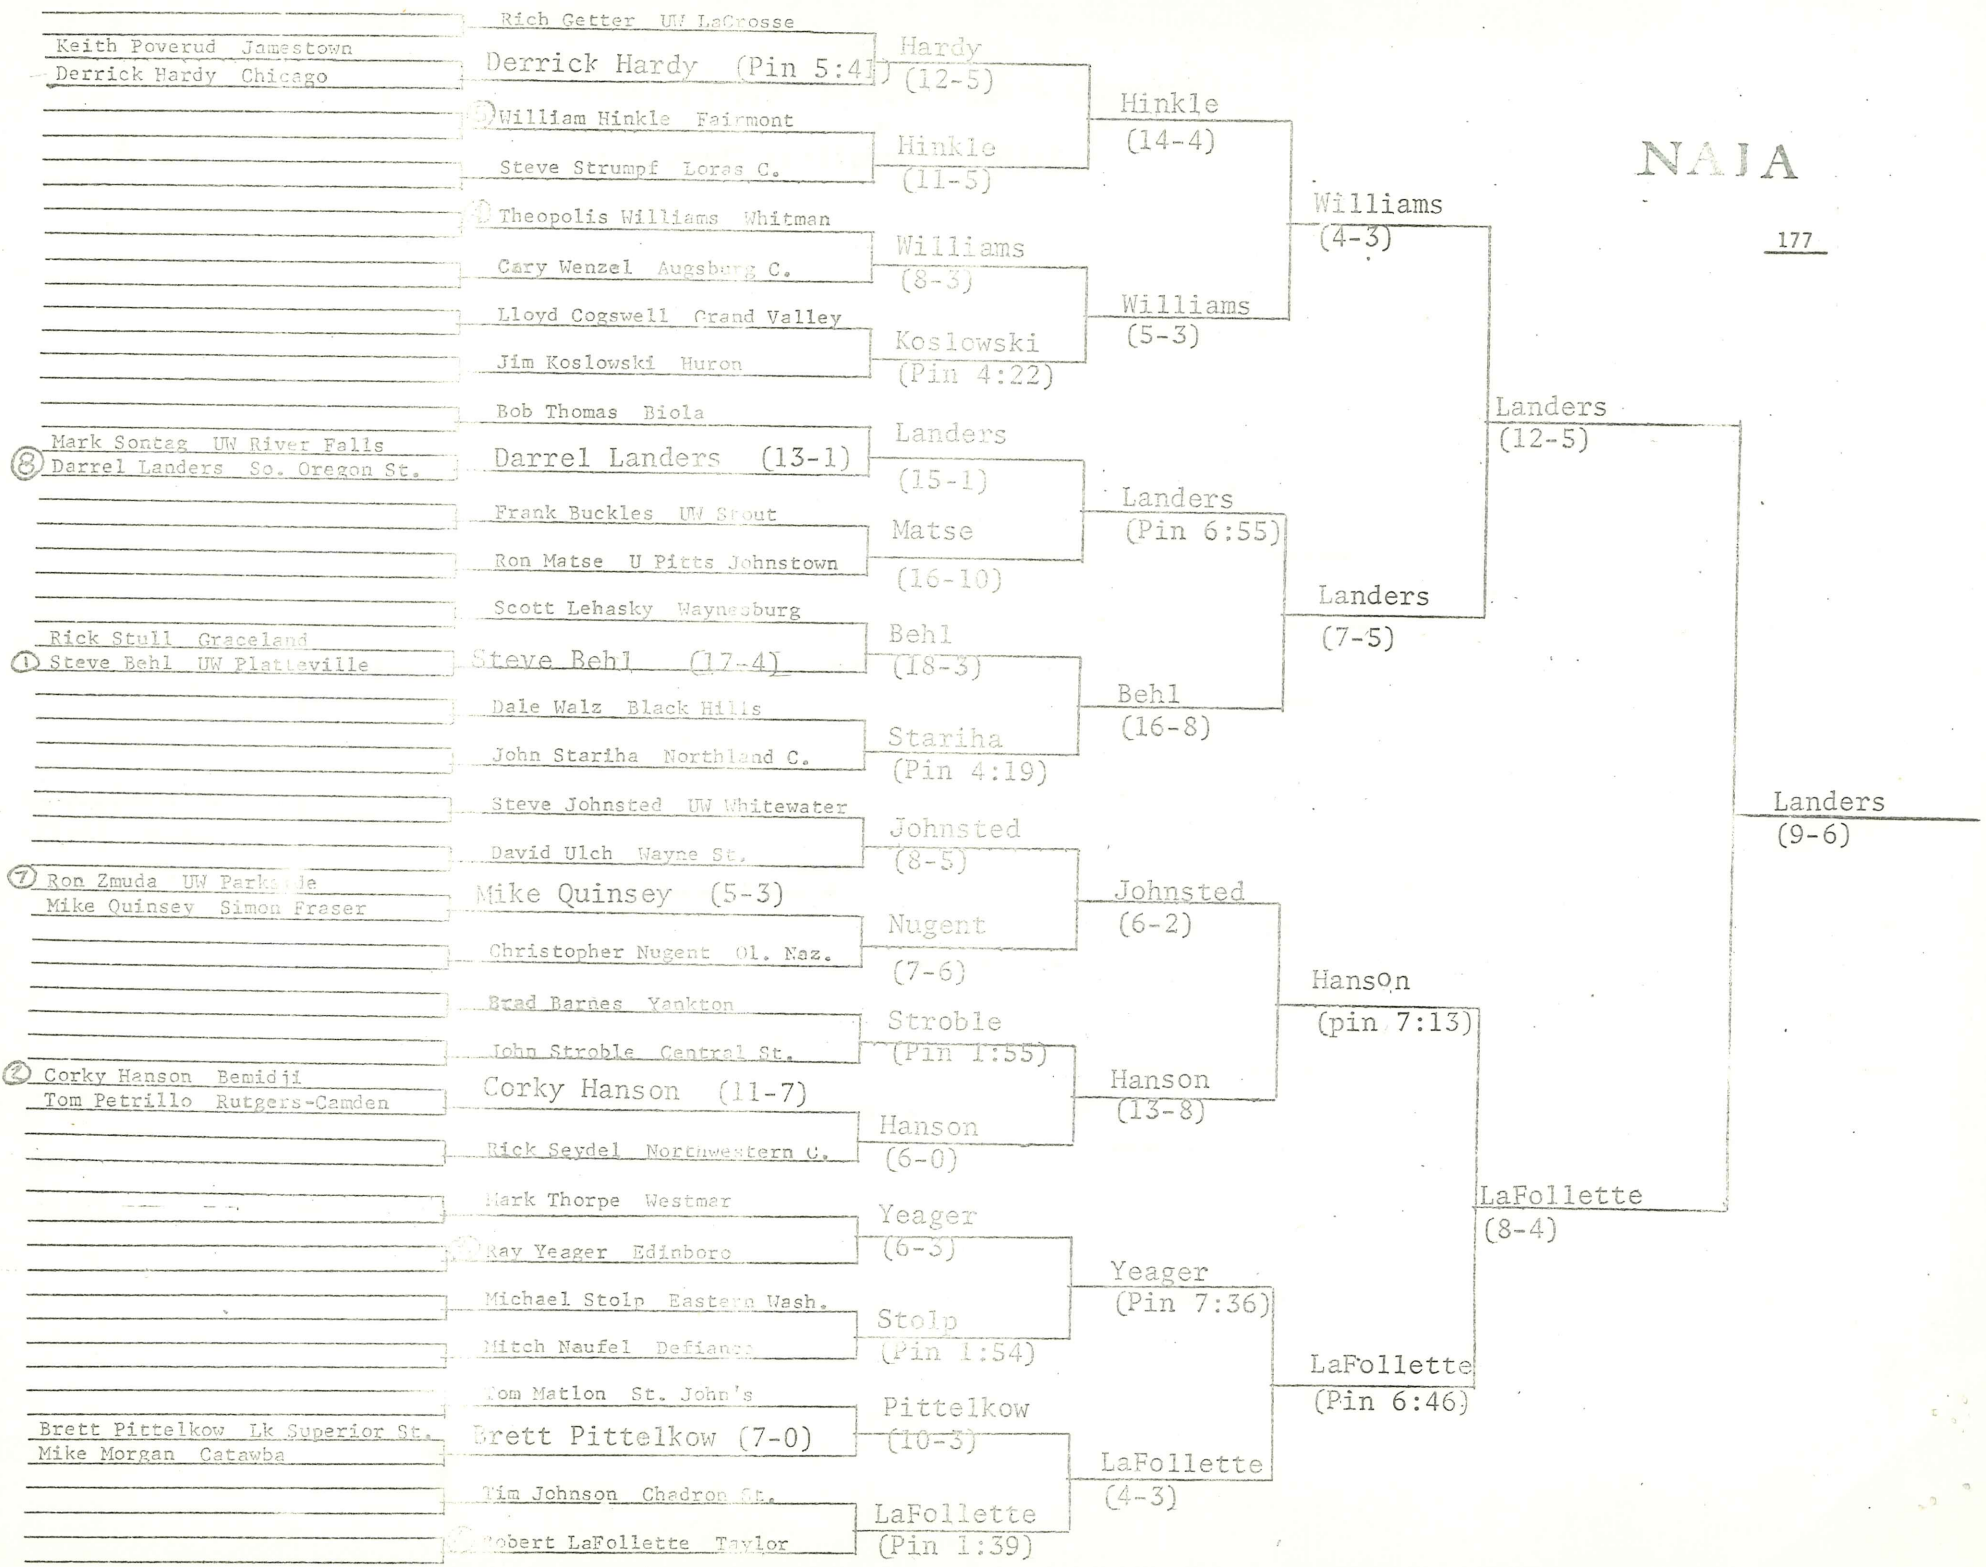

National Association of Intercollegiate Athletics

National Wrestling Championship

WRESTLEBACKS

167

Hosted by the University of Wisconsin-Whitewater March 2-4

NAJA

National Association of Intercollegiate Athletics