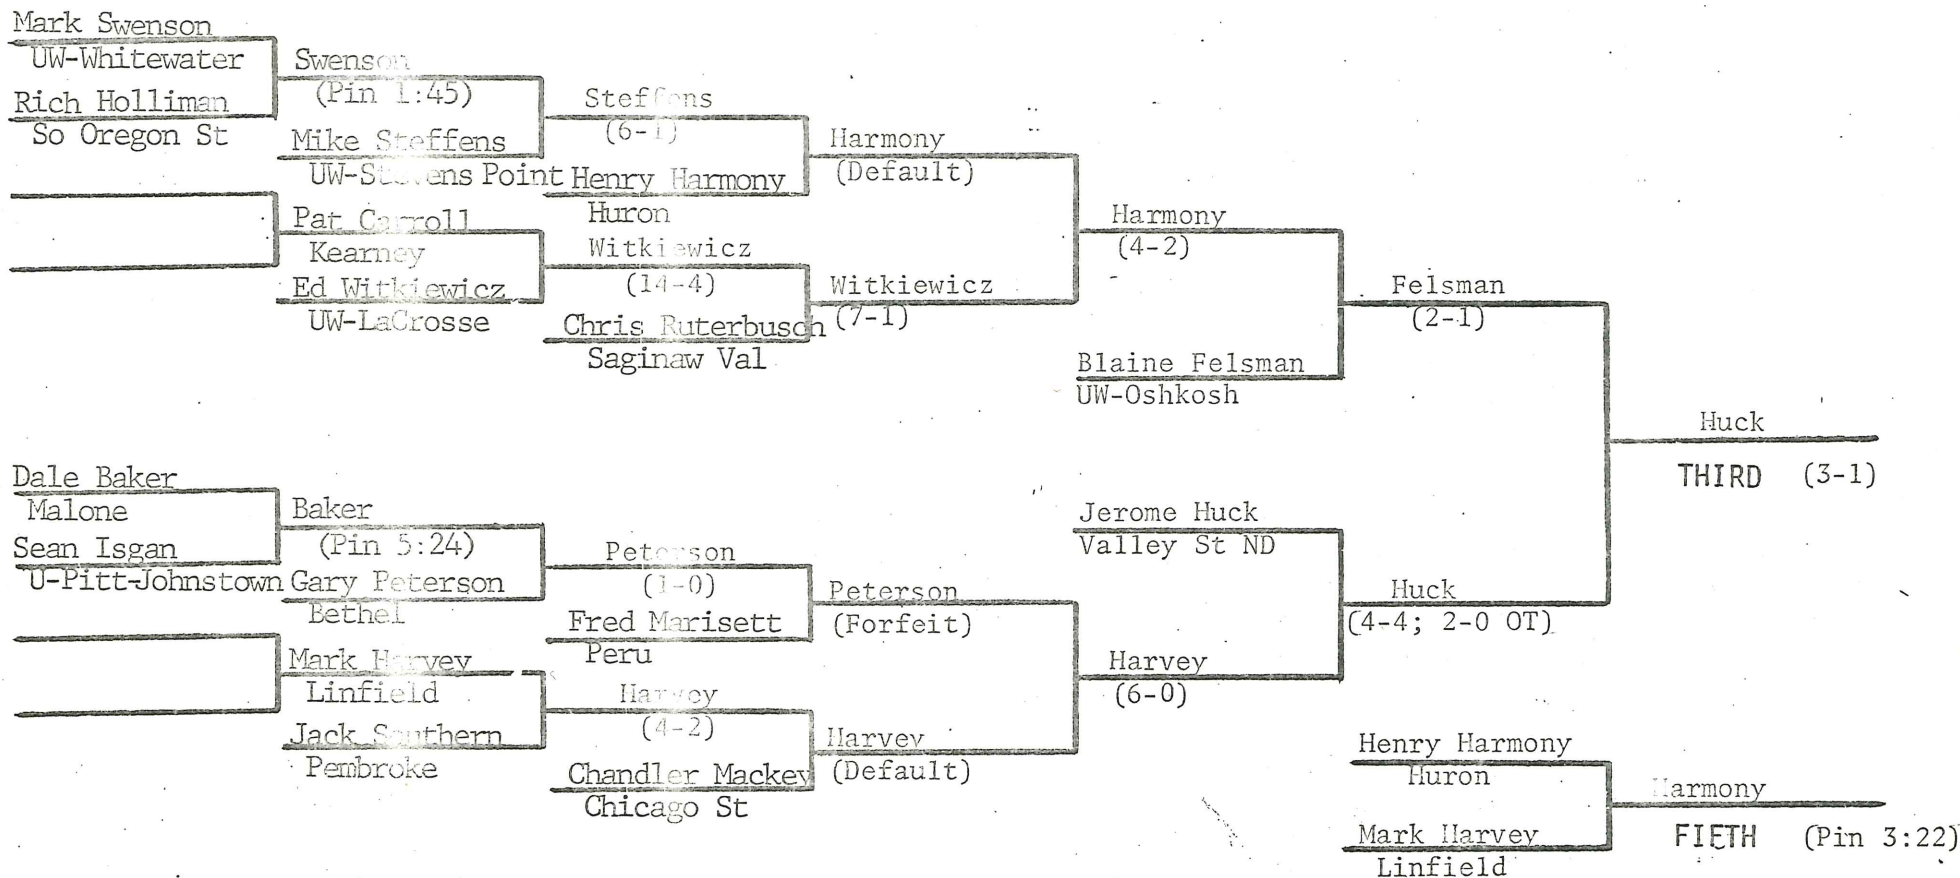

Stanley
(4-3)

National Association of Intercollegiate Athletics

National Wrestling Championship

WRESTLEBACKS

HWT

Hosted by the University of Wisconsin-Whitewater March 2-4