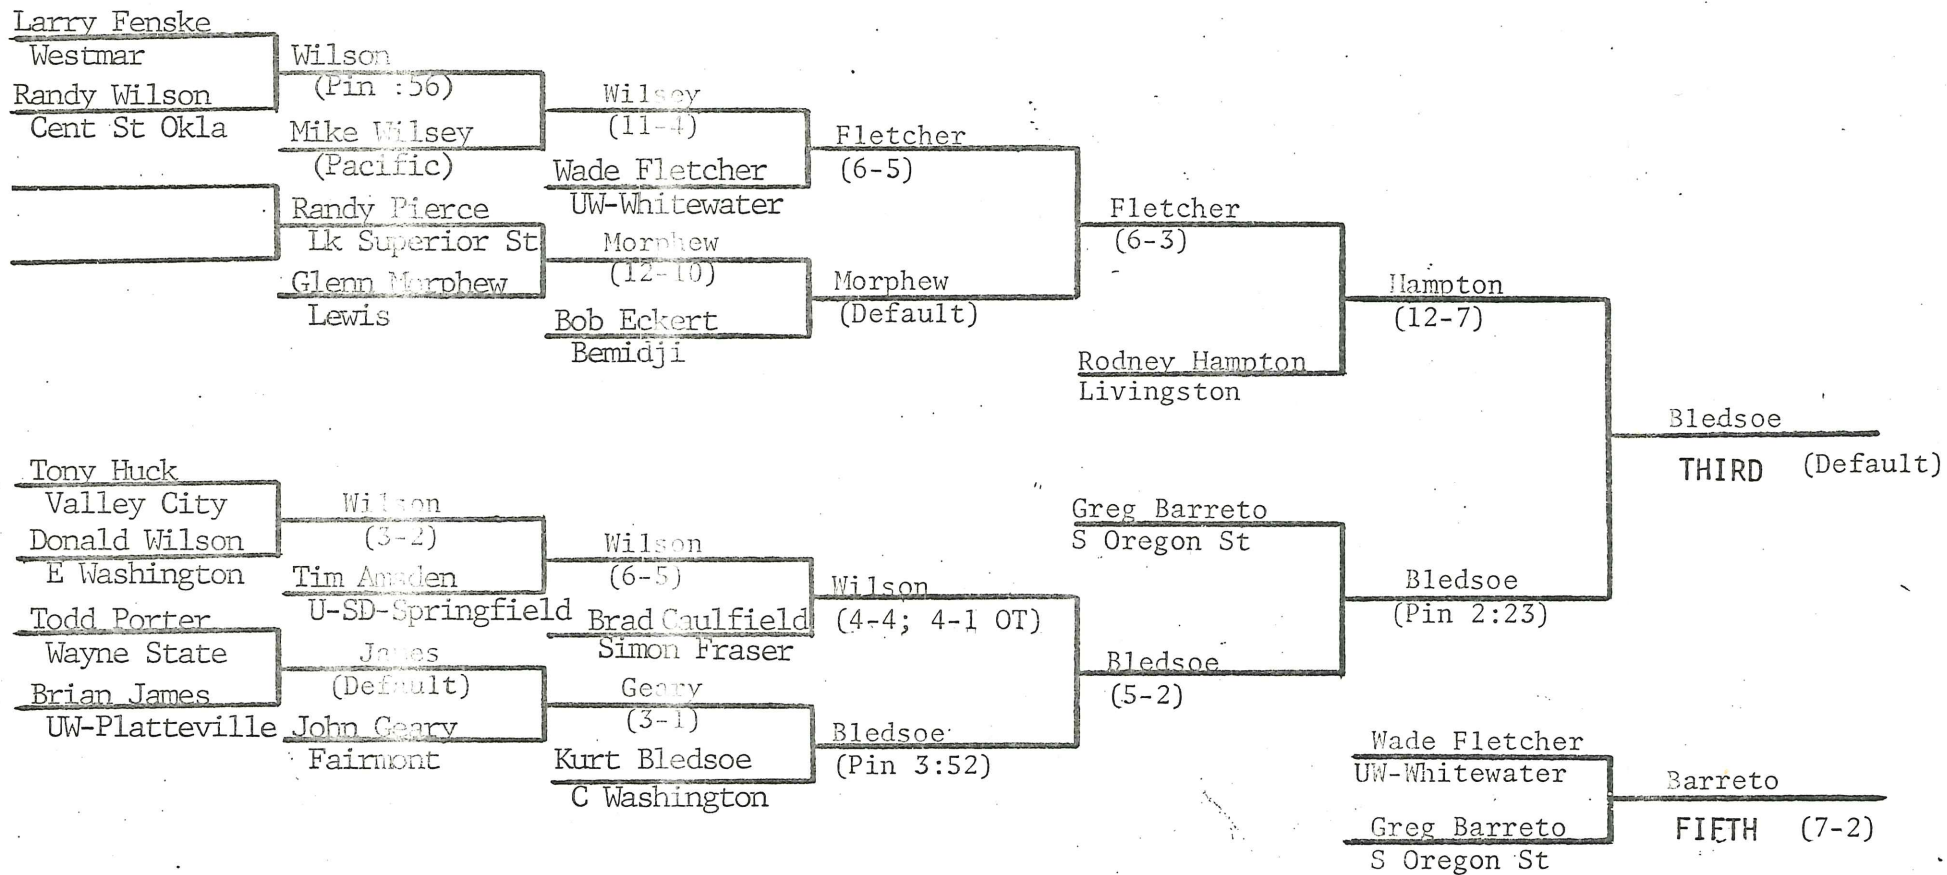

National Association of Intercollegiate Athletics

National Wrestling Championship

WRESTLEBACKS

190

Hosted by the University of Wisconsin-Whitewater March 2-4