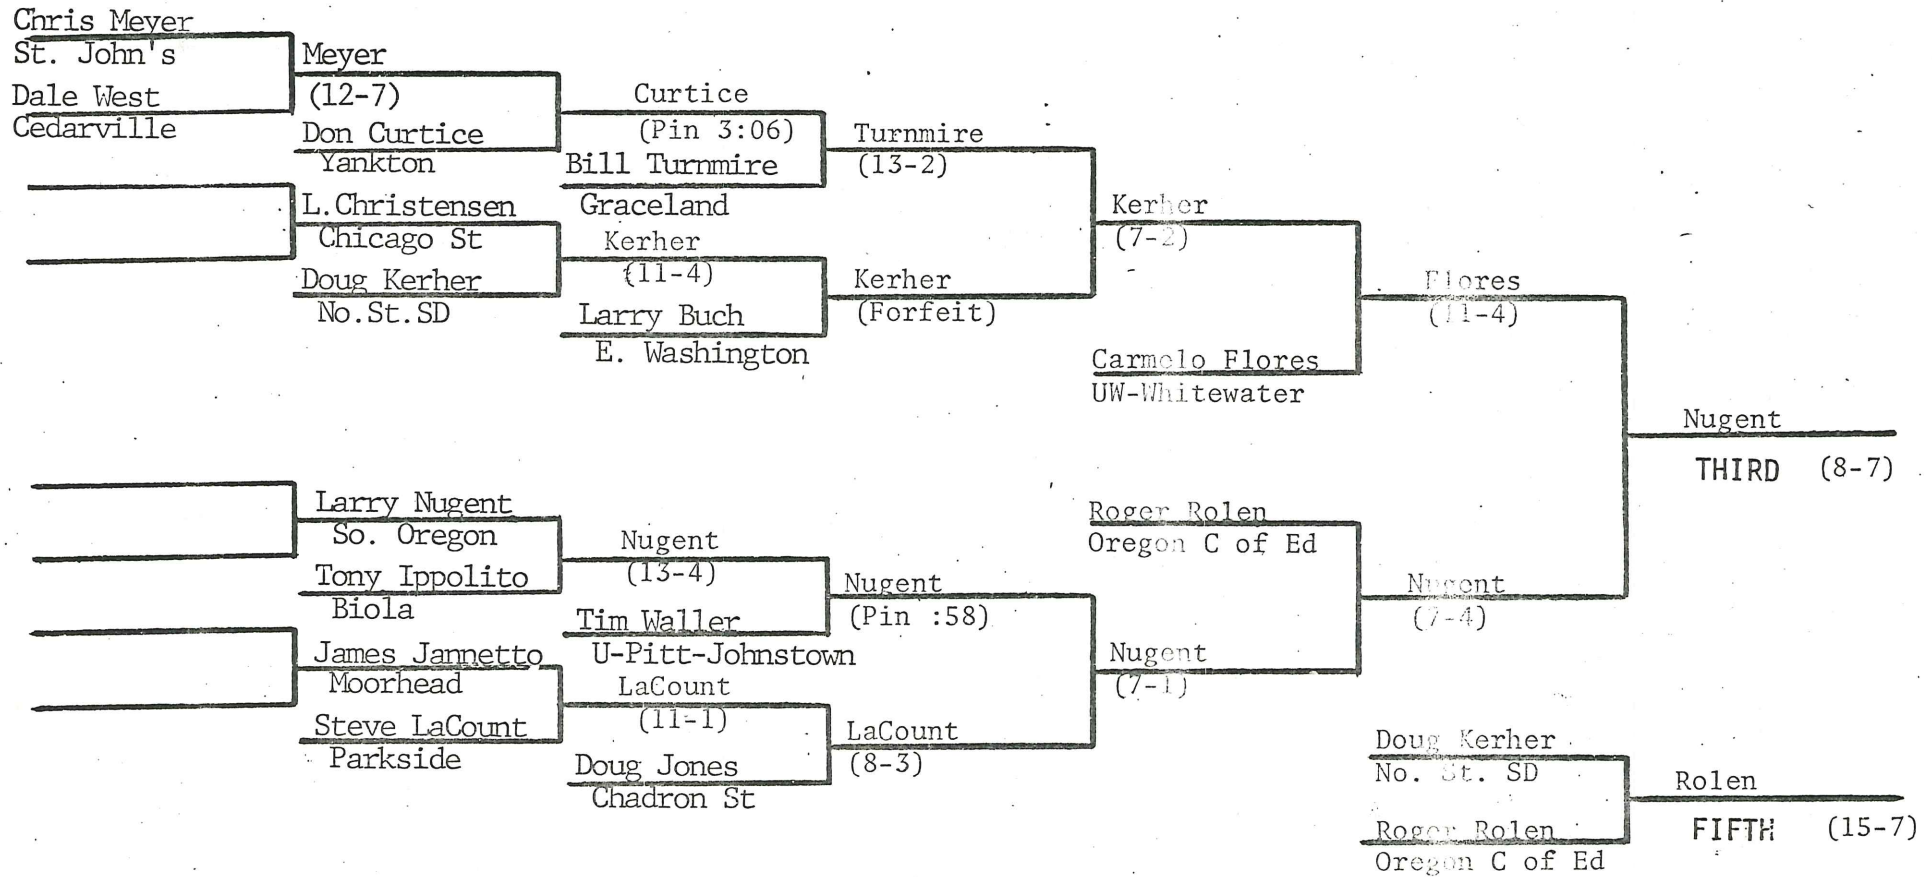

National Association of Intercollegiate Athletics

National Wrestling Championship

WRESTLEBACKS

134

Hosted by the University of Wisconsin-Whitewater March 2-4