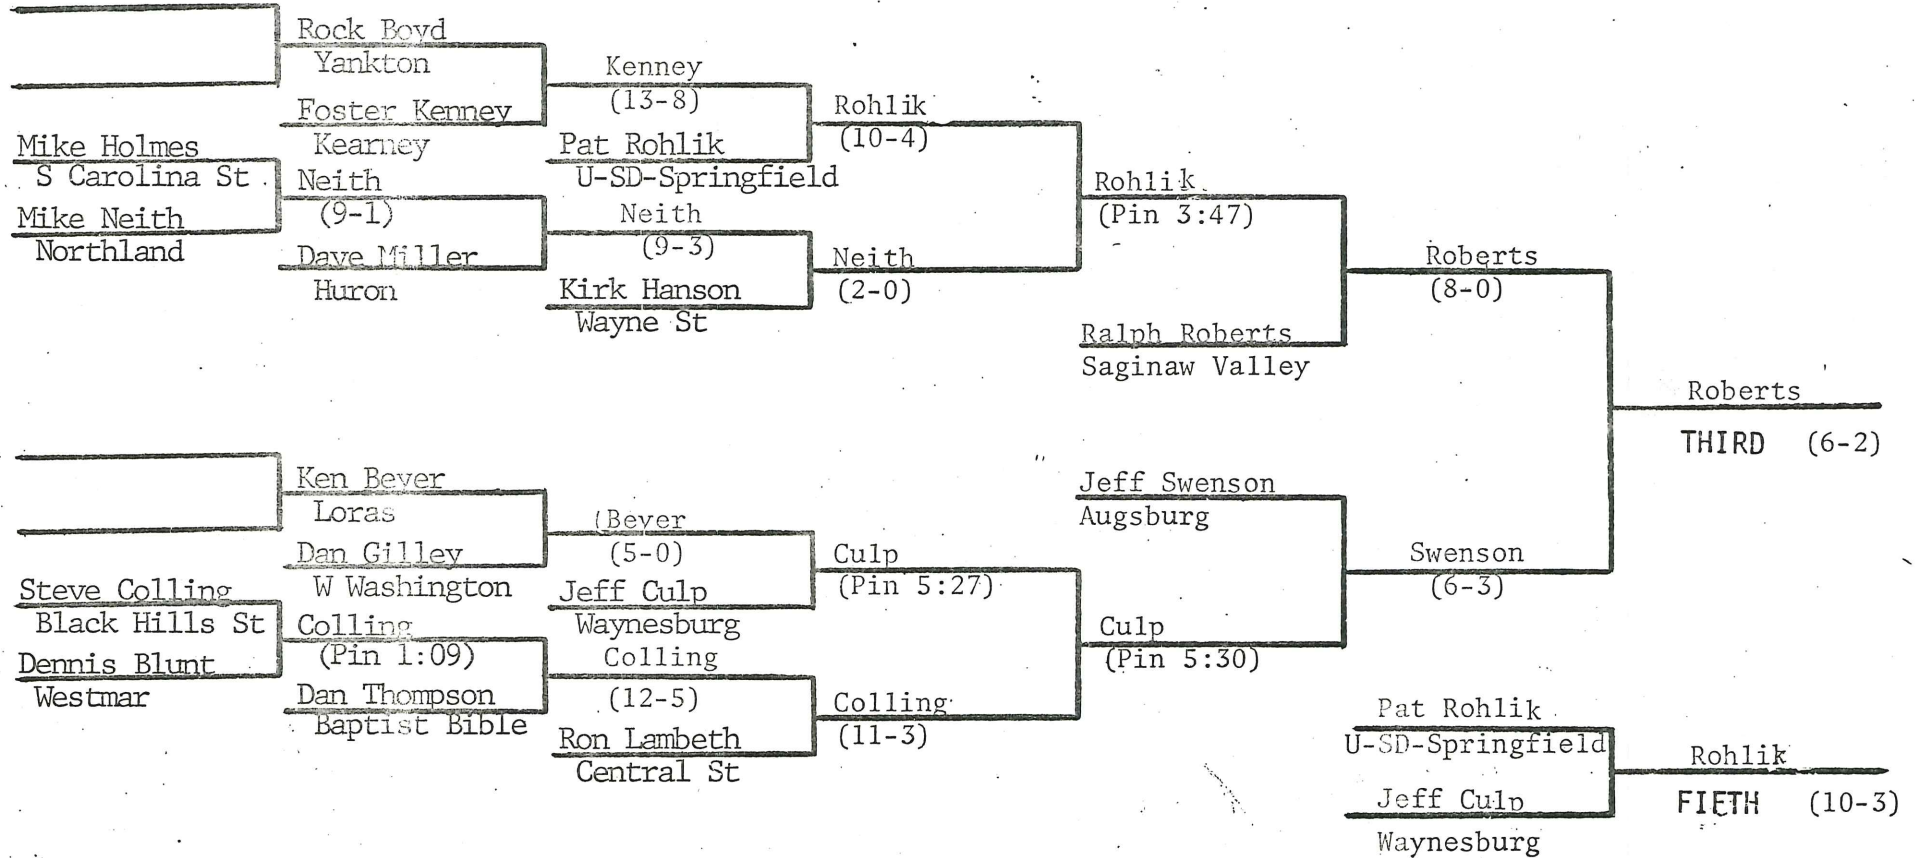

National Association of Intercollegiate Athletics

National Wrestling Championship

WRESTLEBACKS

167

Hosted by the University of Wisconsin-Whitewater March 2-4