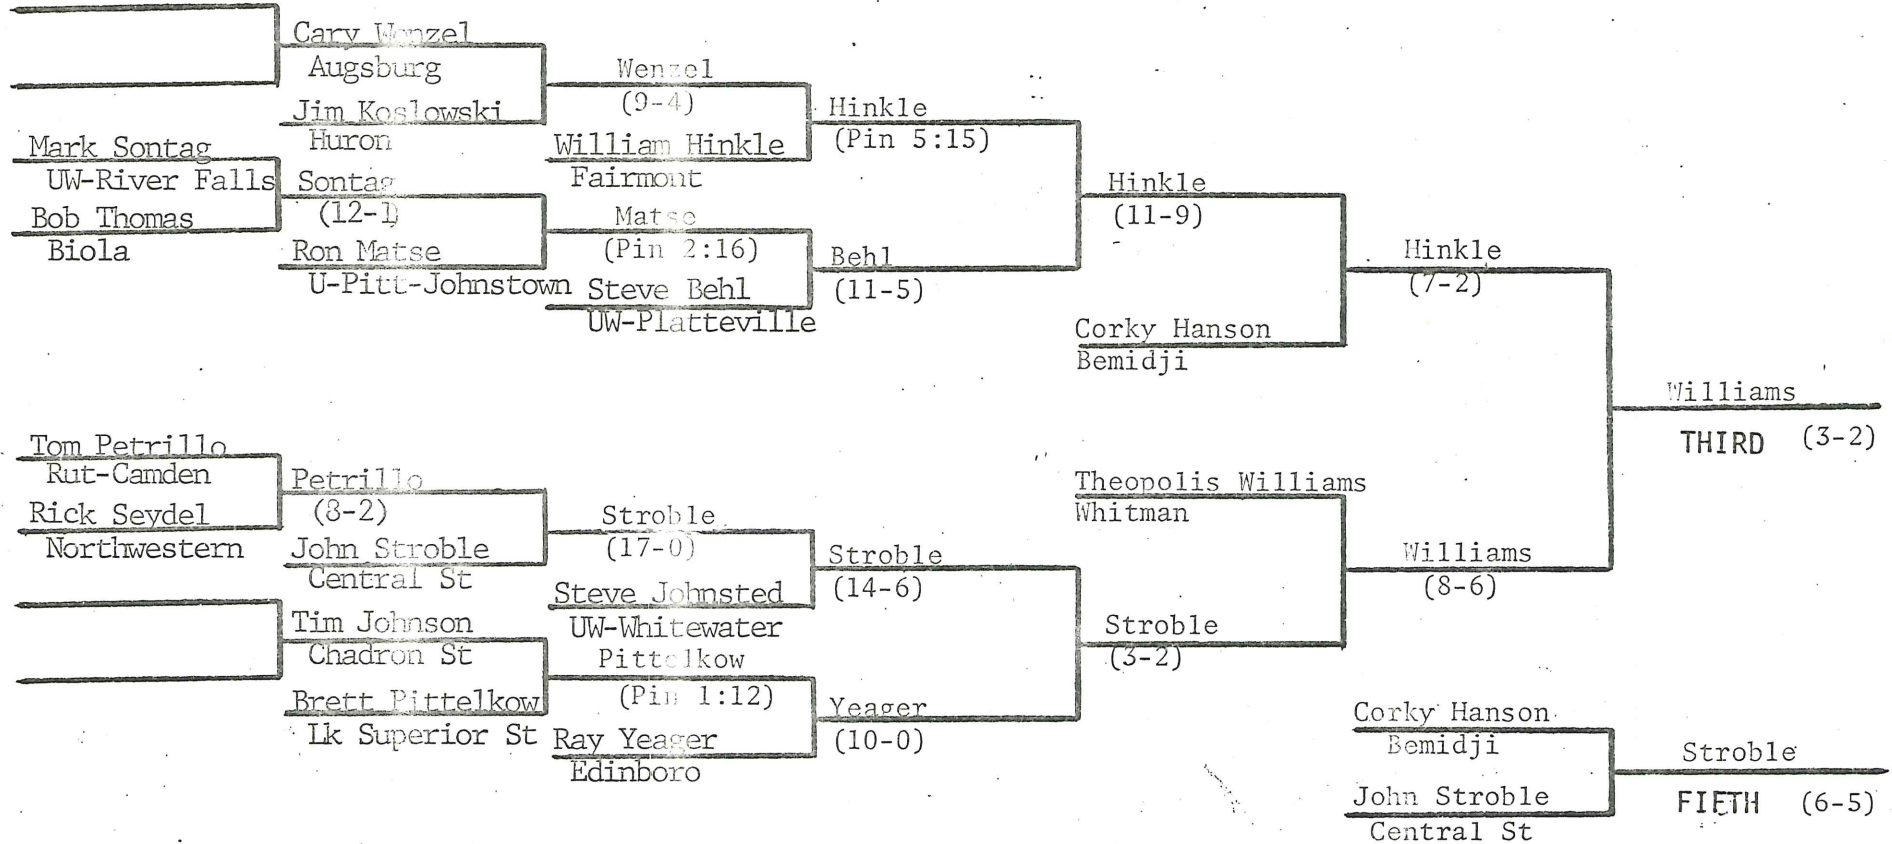

National Association of Intercollegiate Athletics

National Wrestling Championship

WRESTLEBACKS

177

Hosted by the University of Wisconsin-Whitewater March 2-4