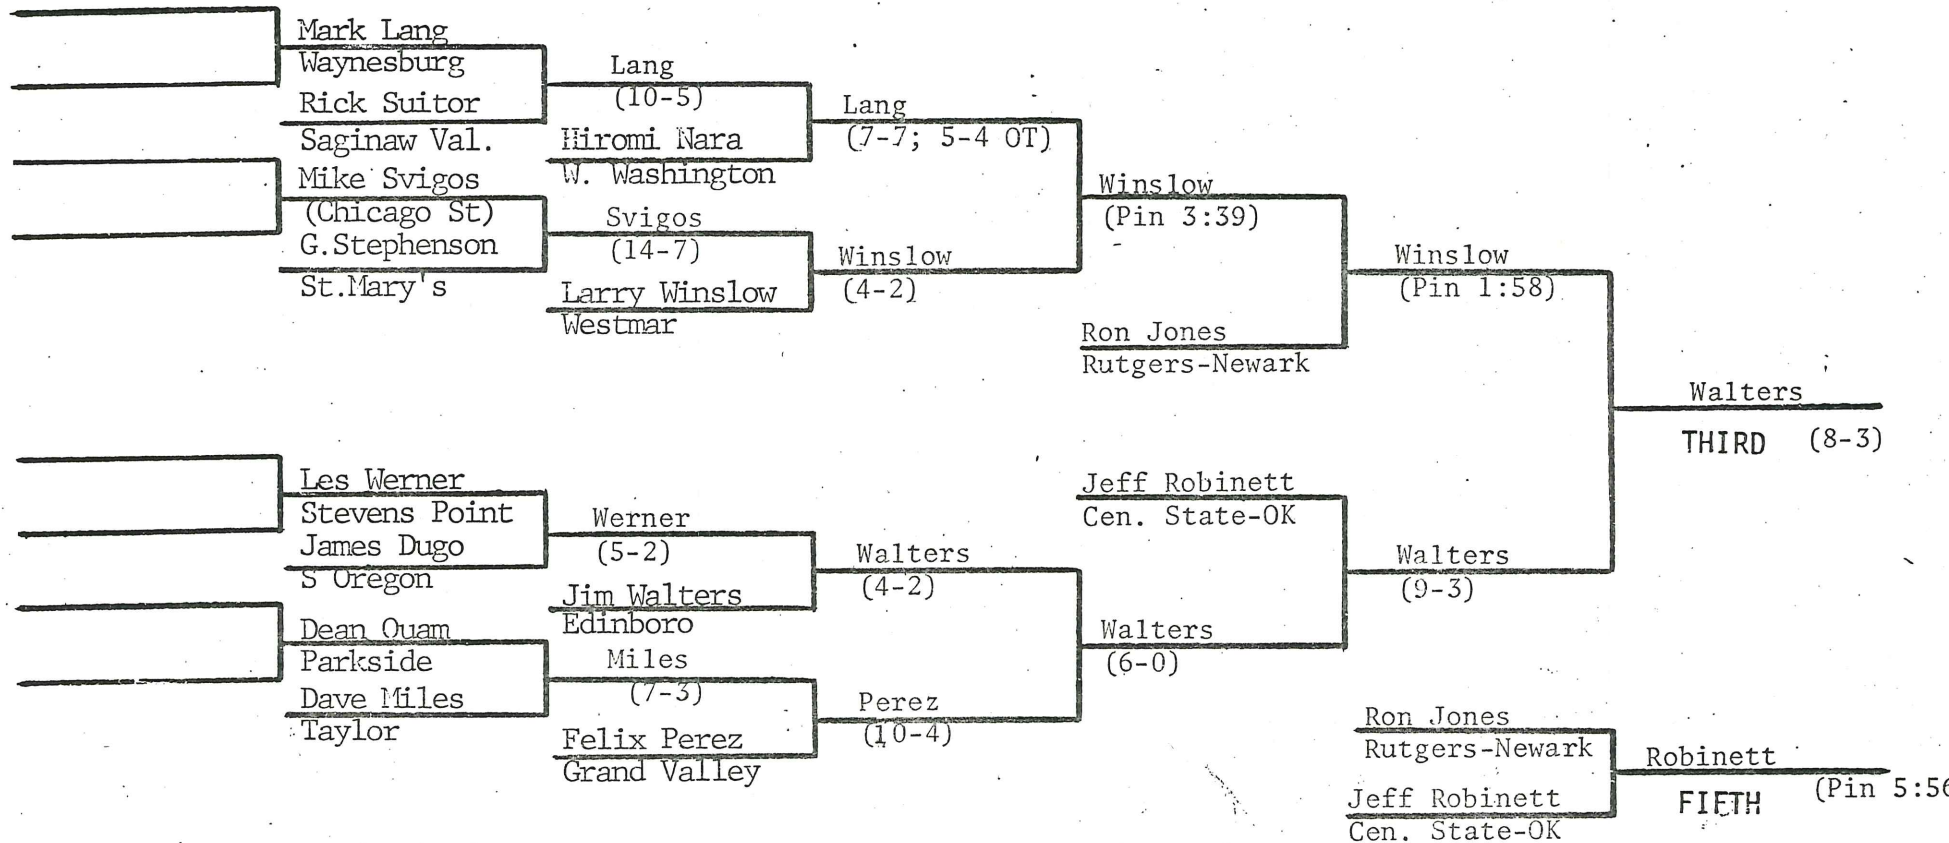

HOSTED BY
THE UNIVERSITY OF
WISCONSIN - WHITEWATER

National Association of Intercollegiate Athletics

National Wrestling Championship

118

WRESTLEBACKS

Hosted by the University of Wisconsin-Whitewater March 2-4