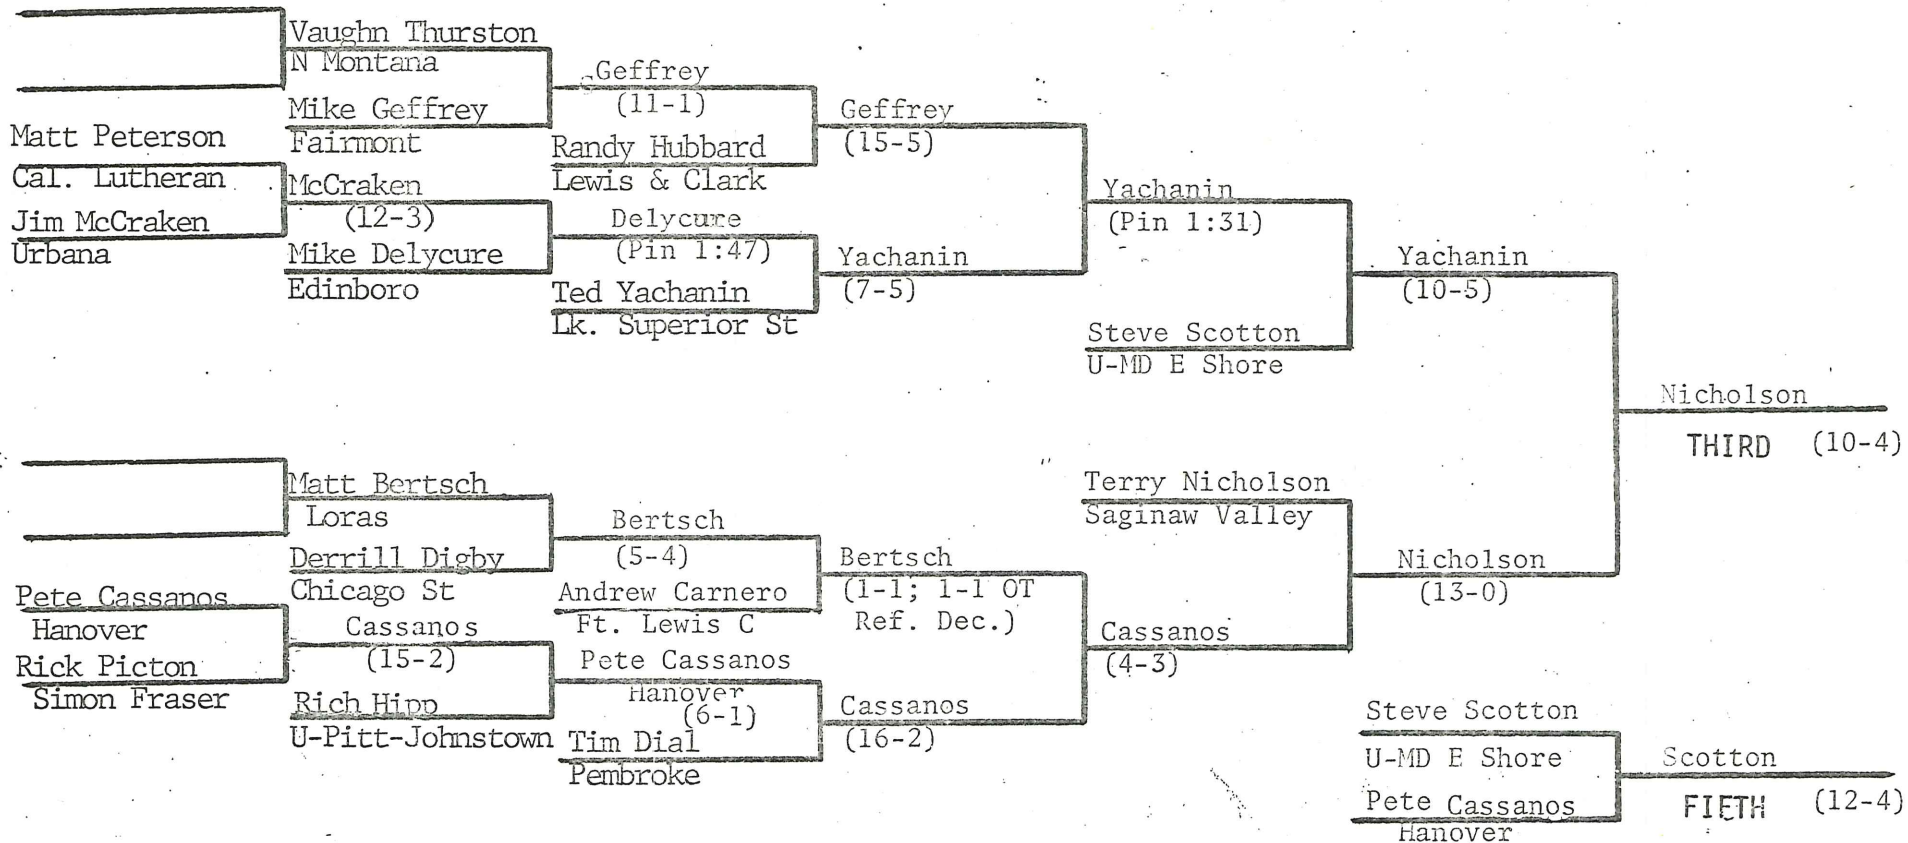

National Association of Intercollegiate Athletics

National Wrestling Championship

WRESTLEBACKS

126

Hosted by the University of Wisconsin-Whitewater March 2-4