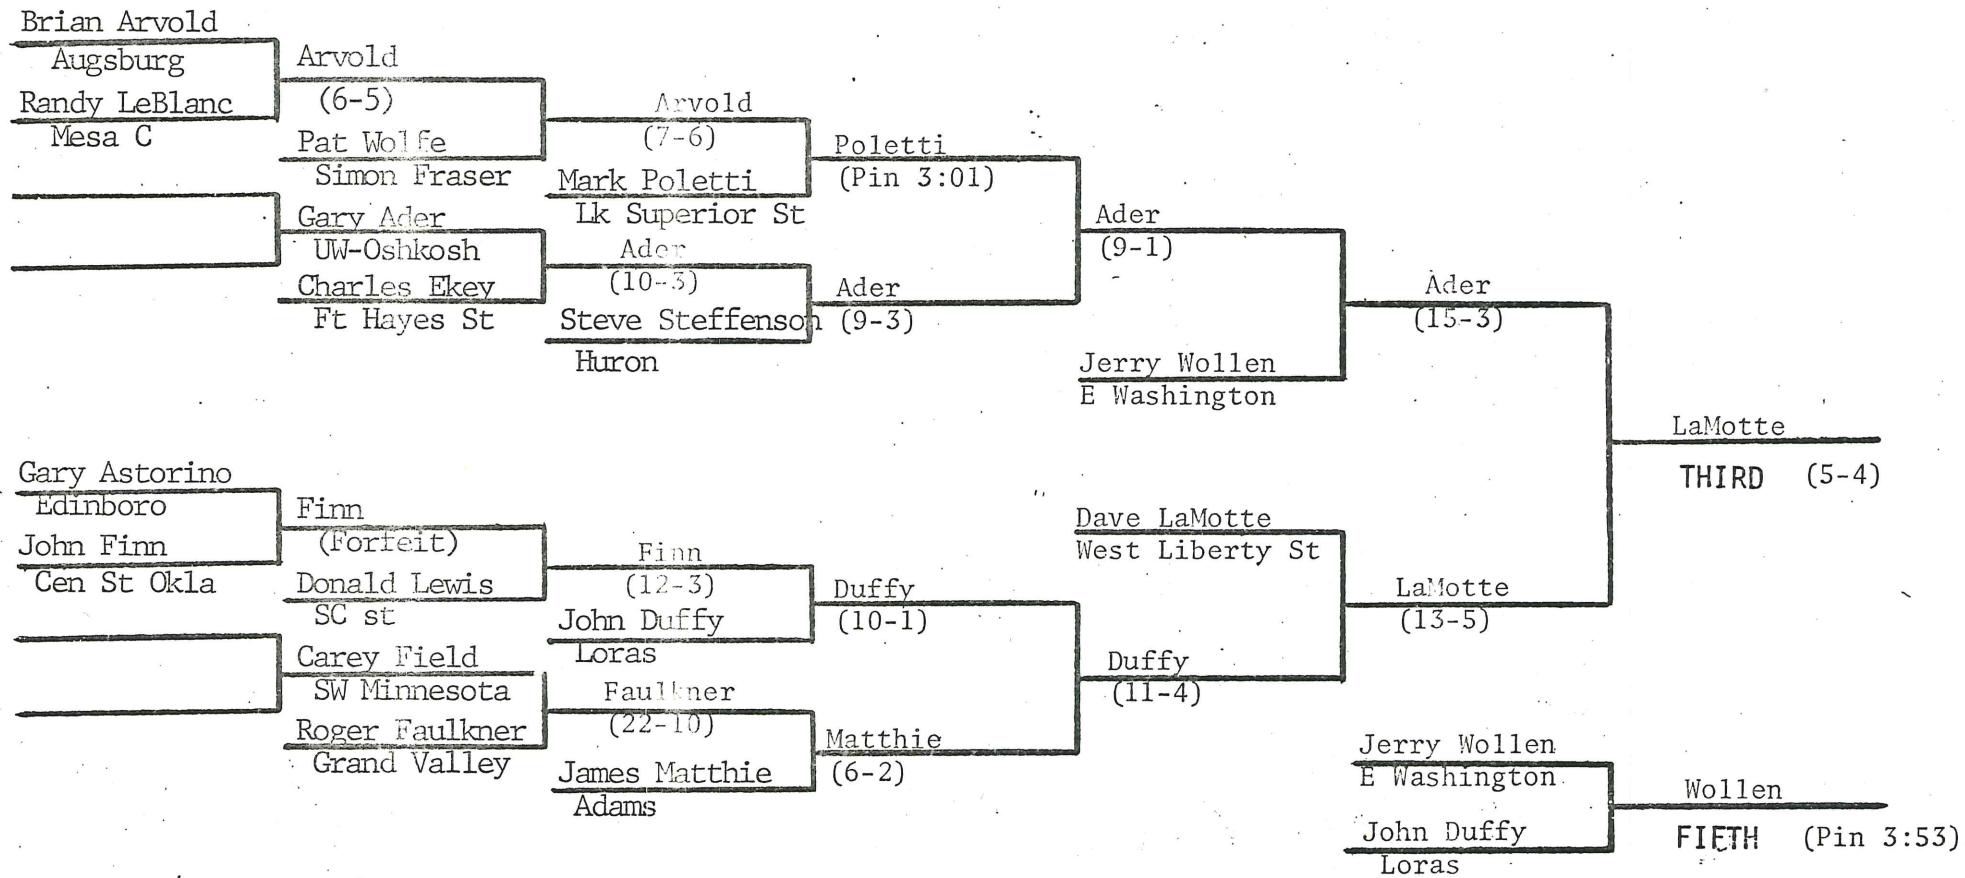

National Association of Intercollegiate Athletics

National Wrestling Championship

WRESTLEBACKS

150

Hosted by the University of Wisconsin-Whitewater March 2-4