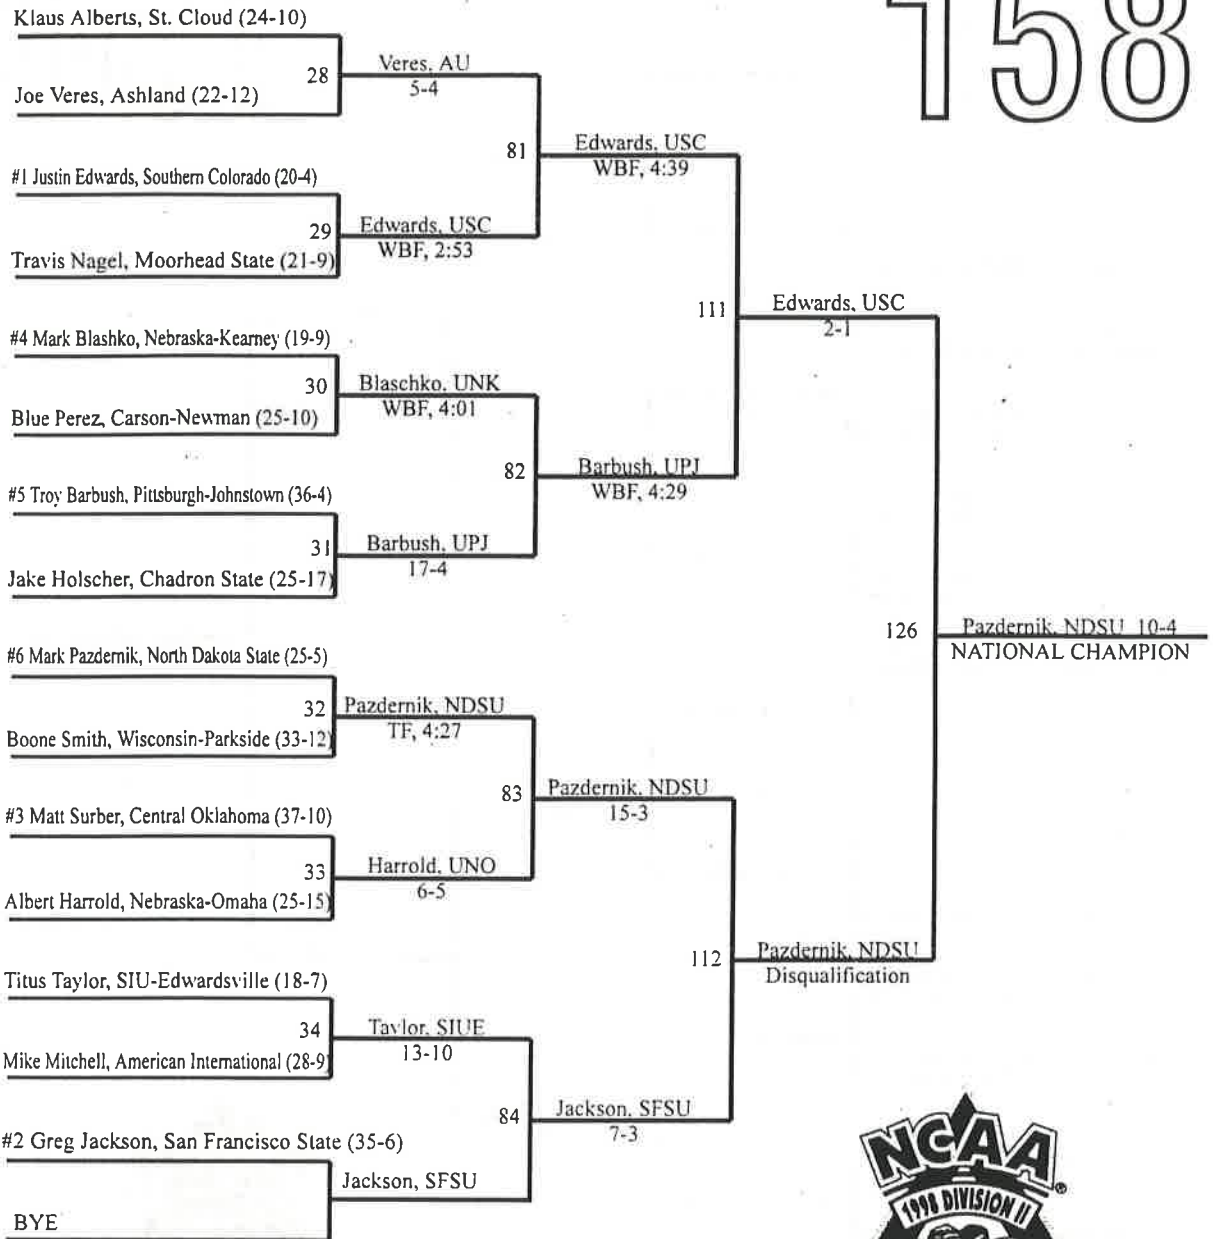

142

150

158

#4 Winterhawk Windchief, Central Okla. (26-11)

54 Windchief, UCO
Don Caramell, Gannon (15-7) 8-7, TB

#5 Keith Blaske, Fort Hays State (32-7)

55 Blaske, FHSU
Jeremy Werner, Minnesota-Morris (31-11) WBF, 4:15

Keith Hoffman, Shippensburg (19-10)

56 Villalobos, UNC
Chris Villalobos, Northern Colorado (21-8) WBF, 2:30

#1 Tim Croff, Carson-Newman (25-1)

57 Croff, CNC
Dave Claymer, North Dakota State (14-11) WBF, 0:32