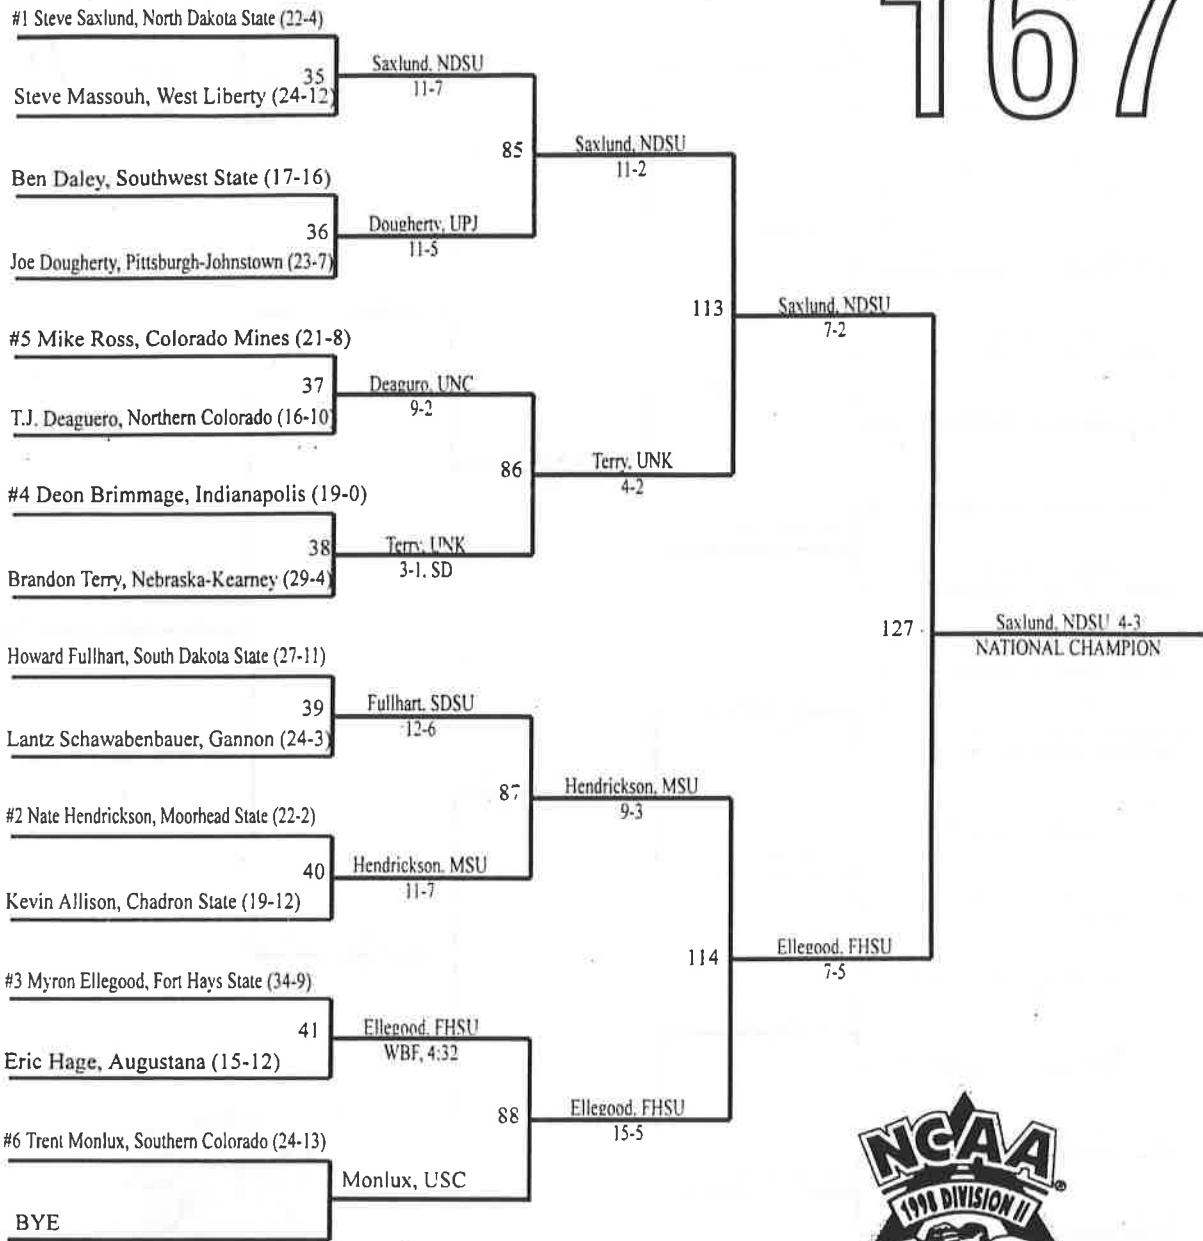

142

150

158

#4 Winterhawk Windchief, Central Okla. (26-11)

54 Windchief, UCO
Don Caramell, Gannon (15-7) 8-7, TB

#5 Keith Blaske, Fort Hays State (32-7)

55 Blaske, FHSU
Jeremy Werner, Minnesota-Morris (31-11) WBF, 4:15

Keith Hoffman, Shippensburg (19-10)

56 Villalobos, UNC
Chris Villalobos, Northern Colorado (21-8) WBF, 2:30

#1 Tim Croff, Carson-Newman (25-1)

57 Croff, CNC
Dave Claymer, North Dakota State (14-11) WBF, 0:32