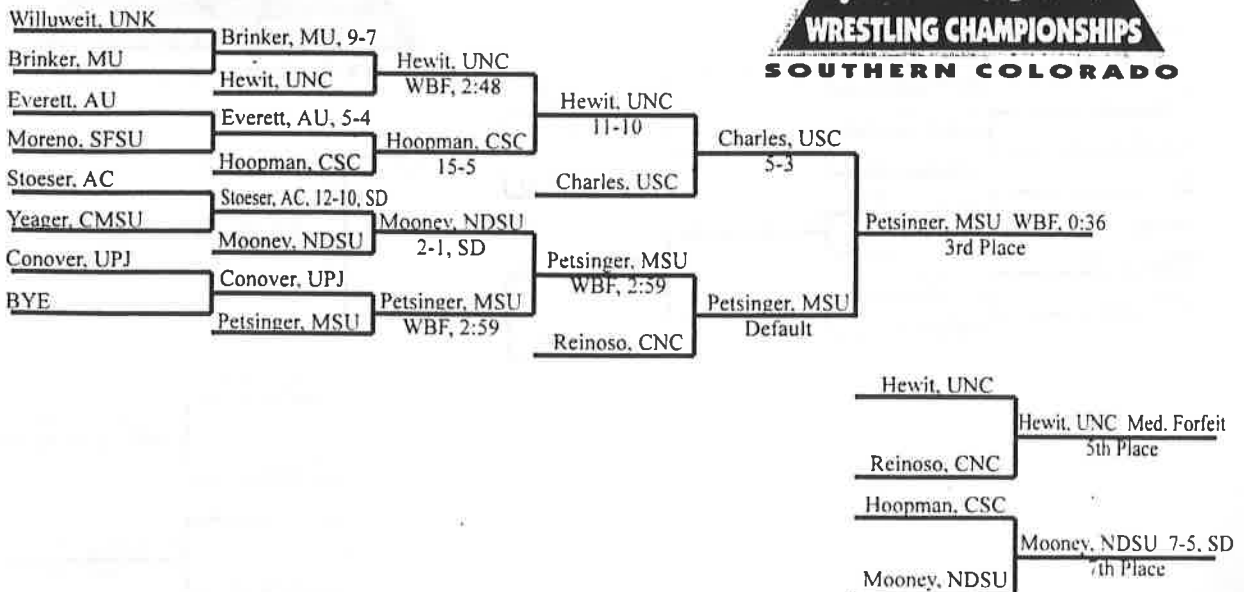

142

150

158

#4 Winterhawk Windchief, Central Okla. (26-11)

54 Windchief, UCO
Don Caramell, Gannon (15-7) 8-7, TB

#5 Keith Blaske, Fort Hays State (32-7)

55 Blaske, FHSU
Jeremy Werner, Minnesota-Morris (31-11) WBF, 4:15

Keith Hoffman, Shippensburg (19-10)

56 Villalobos, UNC
Chris Villalobos, Northern Colorado (21-8) WBF, 2:30

#1 Tim Croff, Carson-Newman (25-1)

57 Croff, CNC
Dave Claymer, North Dakota State (14-11) WBF, 0:32

60 Corner, UNO
Mark Rose, Ashland (12-6) 2-1

#6 Mike Wicker, Western State (23-7)

Wicker, WSC
BYE

97 Blaske, FHSU
7-2, SD

98 Croff, CNC
1-0

99 Resel, SDSU
10-1

100 Wicker, WSC
3-2, TB

119 Croff, CNC
WBF, 3:24