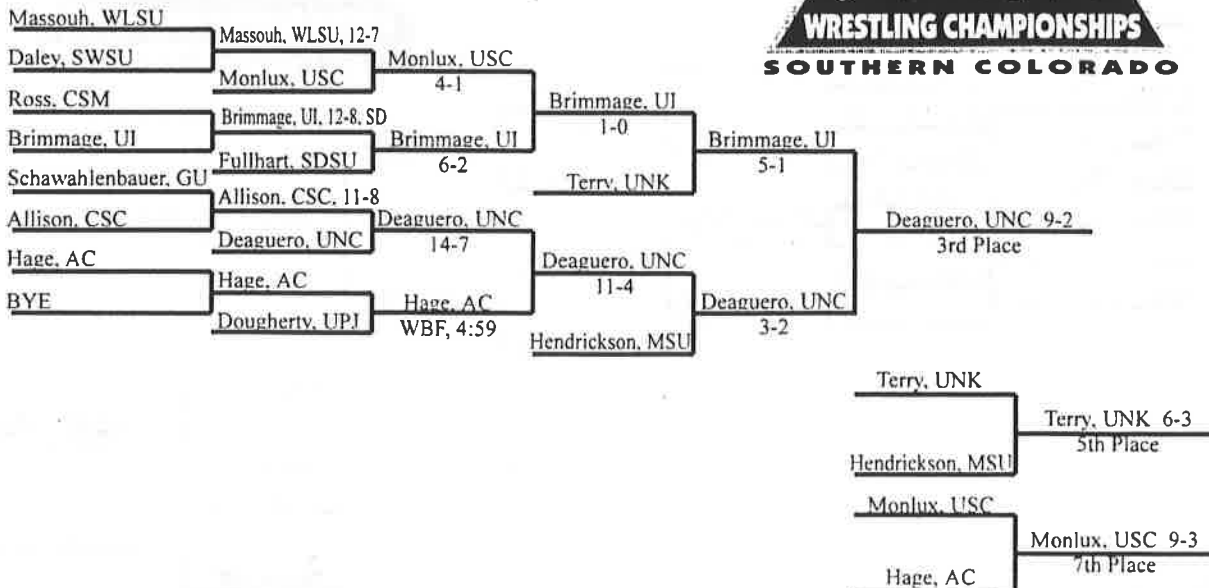

142

150

158

#4 Winterhawk Windchief, Central Okla. (26-11)

54 Windchief, UCO
Don Caramell, Gannon (15-7) 8-7, TB

#5 Keith Blaske, Fort Hays State (32-7)

55 Blaske, FHSU
Jeremy Werner, Minnesota-Morris (31-11) WBF, 4:15

Keith Hoffman, Shippensburg (19-10)

56 Villalobos, UNC
Chris Villalobos, Northern Colorado (21-8) WBF, 2:30

#1 Tim Croff, Carson-Newman (25-1)

57 Croff, CNC
Dave Claymer, North Dakota State (14-11) WBF, 0:32