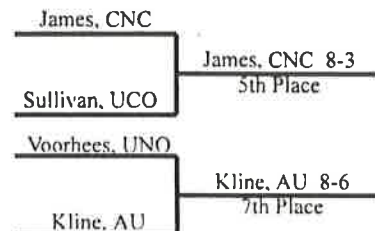

142

150

158

#4 Winterhawk Windchief, Central Okla. (26-11)

54 Windchief, UCO
Don Caramell, Gannon (15-7) 8-7, TB

#5 Keith Blaske, Fort Hays State (32-7)

55 Blaske, FHSU
Jeremy Werner, Minnesota-Morris (31-11) WBF, 4:15

Keith Hoffman, Shippensburg (19-10)

56 Villalobos, UNC
Chris Villalobos, Northern Colorado (21-8) WBF, 2:30

#1 Tim Croff, Carson-Newman (25-1)

57 Croff, CNC
Dave Claymer, North Dakota State (14-11) WBF, 0:32