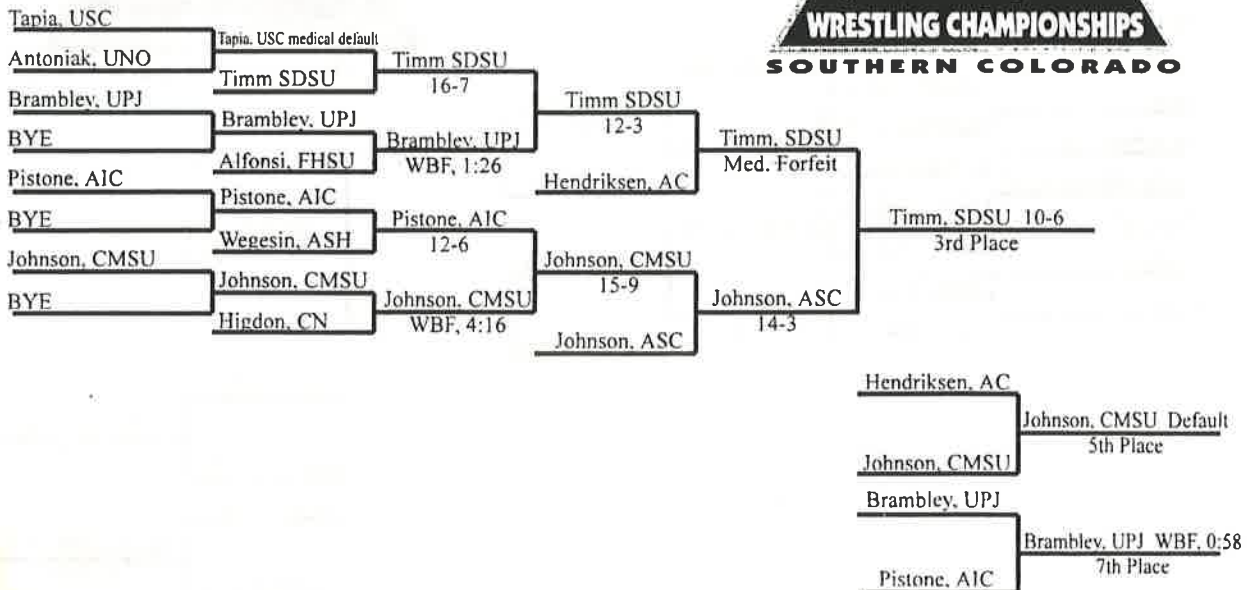

142

150

158

#4 Winterhawk Windchief, Central Okla. (26-11)

54 Windchief, UCO
Don Caramell, Gannon (15-7) 8-7, TB

#5 Keith Blaske, Fort Hays State (32-7)

55 Blaske, FHSU
Jeremy Werner, Minnesota-Morris (31-11) WBF, 4:15

Keith Hoffman, Shippensburg (19-10)

56 Villalobos, UNC
Chris Villalobos, Northern Colorado (21-8) WBF, 2:30

#1 Tim Croff, Carson-Newman (25-1)

57 Croff, CNC
Dave Claymer, North Dakota State (14-11) WBF, 0:32