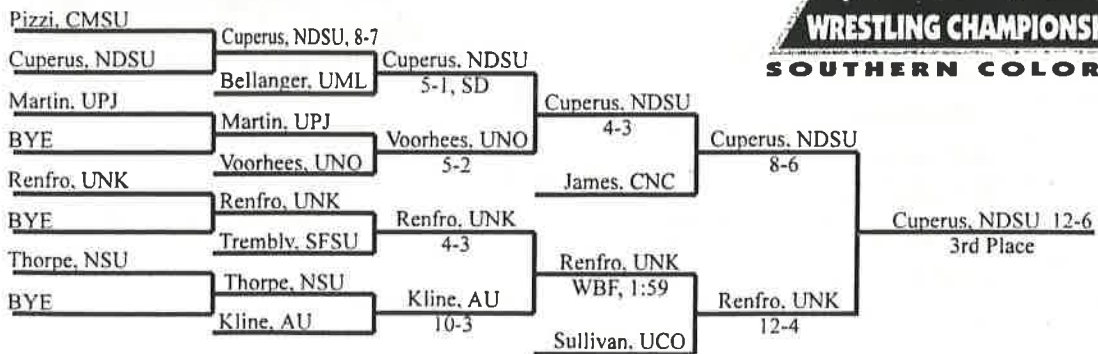

142

150

158

#4 Winterhawk Windchief, Central Okla. (26-11)

54 Windchief, UCO
Don Caramell, Gannon (15-7) 8-7, TB

#5 Keith Blaske, Fort Hays State (32-7)

55 Blaske, FHSU
Jeremy Werner, Minnesota-Morris (31-11) WBF, 4:15

Keith Hoffman, Shippensburg (19-10)

56 Villalobos, UNC
Chris Villalobos, Northern Colorado (21-8) WBF, 2:30

#1 Tim Croff, Carson-Newman (25-1)

57 Croff, CNC
Dave Claymer, North Dakota State (14-11) WBF, 0:32