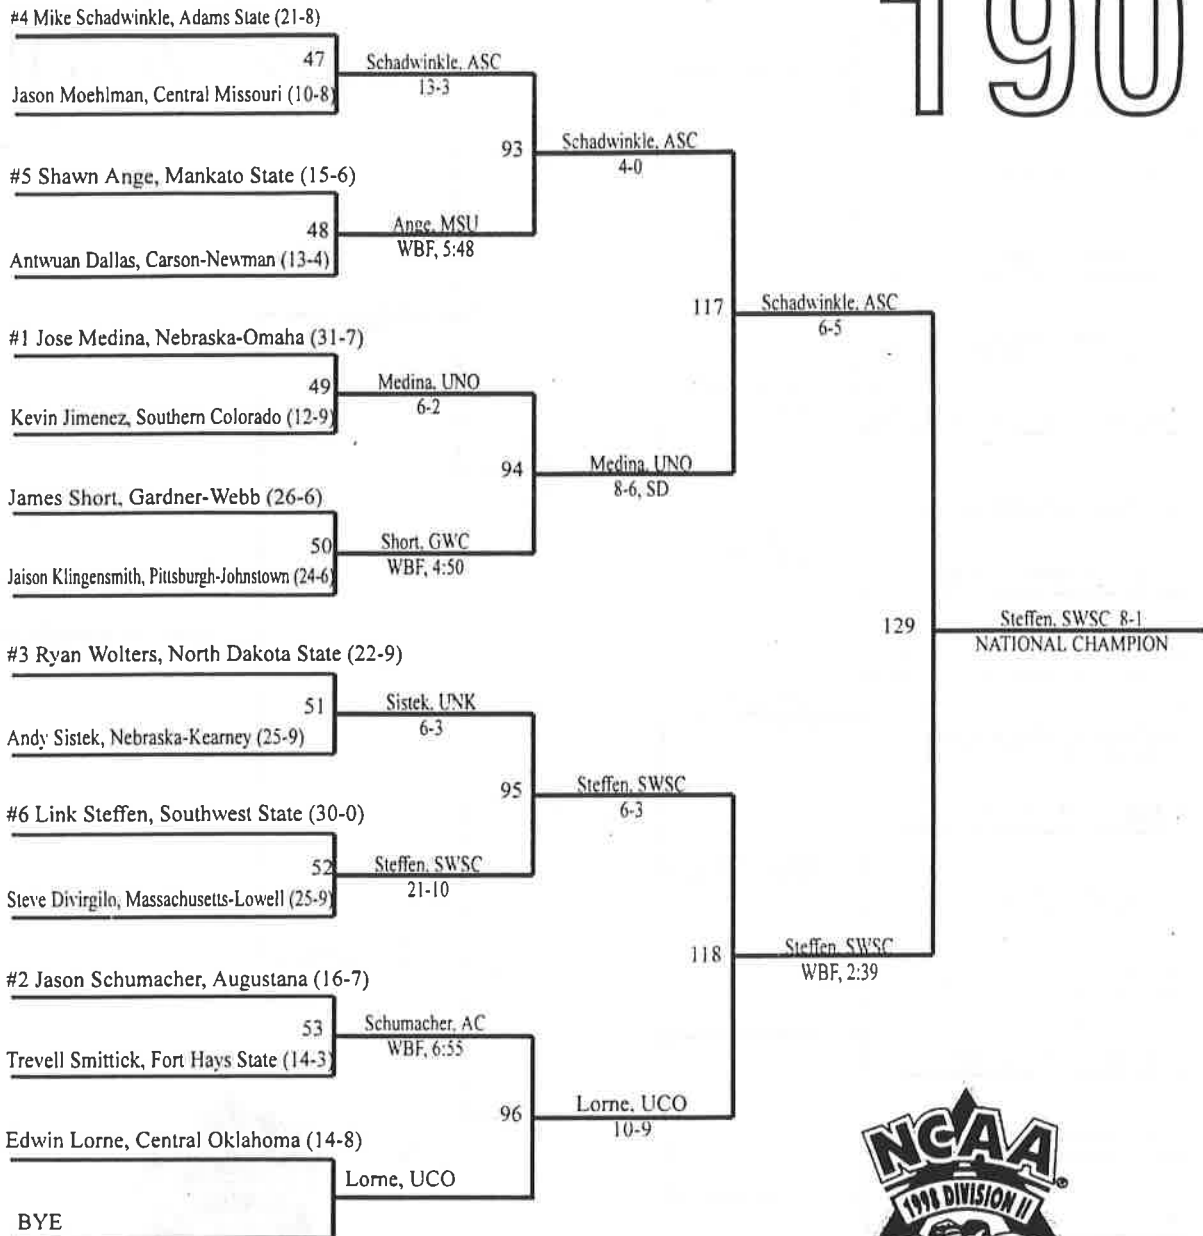

142

150

158

#4 Winterhawk Windchief, Central Okla. (26-11)

54 Windchief, UCO
Don Caramell, Gannon (15-7) 8-7, TB

#5 Keith Blaske, Fort Hays State (32-7)

55 Blaske, FHSU
Jeremy Werner, Minnesota-Morris (31-11) WBF, 4:15

Keith Hoffman, Shippensburg (19-10)

56 Villalobos, UNC
Chris Villalobos, Northern Colorado (21-8) WBF, 2:30

#1 Tim Croff, Carson-Newman (25-1)

57 Croff, CNC
Dave Claymer, North Dakota State (14-11) WBF, 0:32