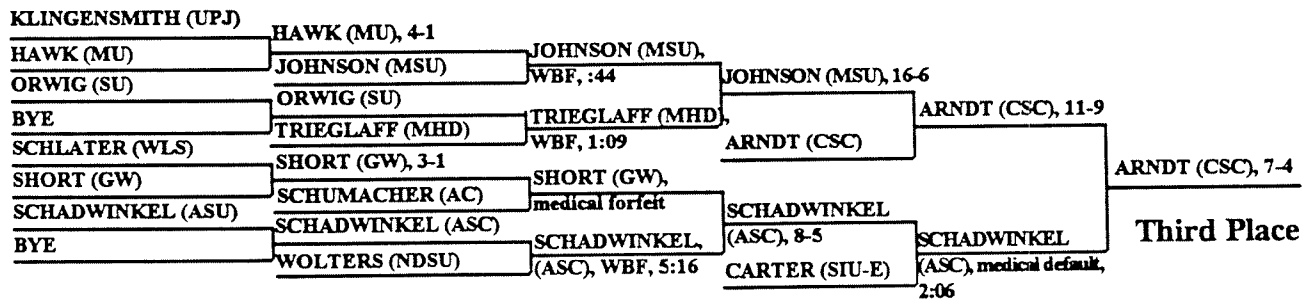

Consolation Wrestlebacks