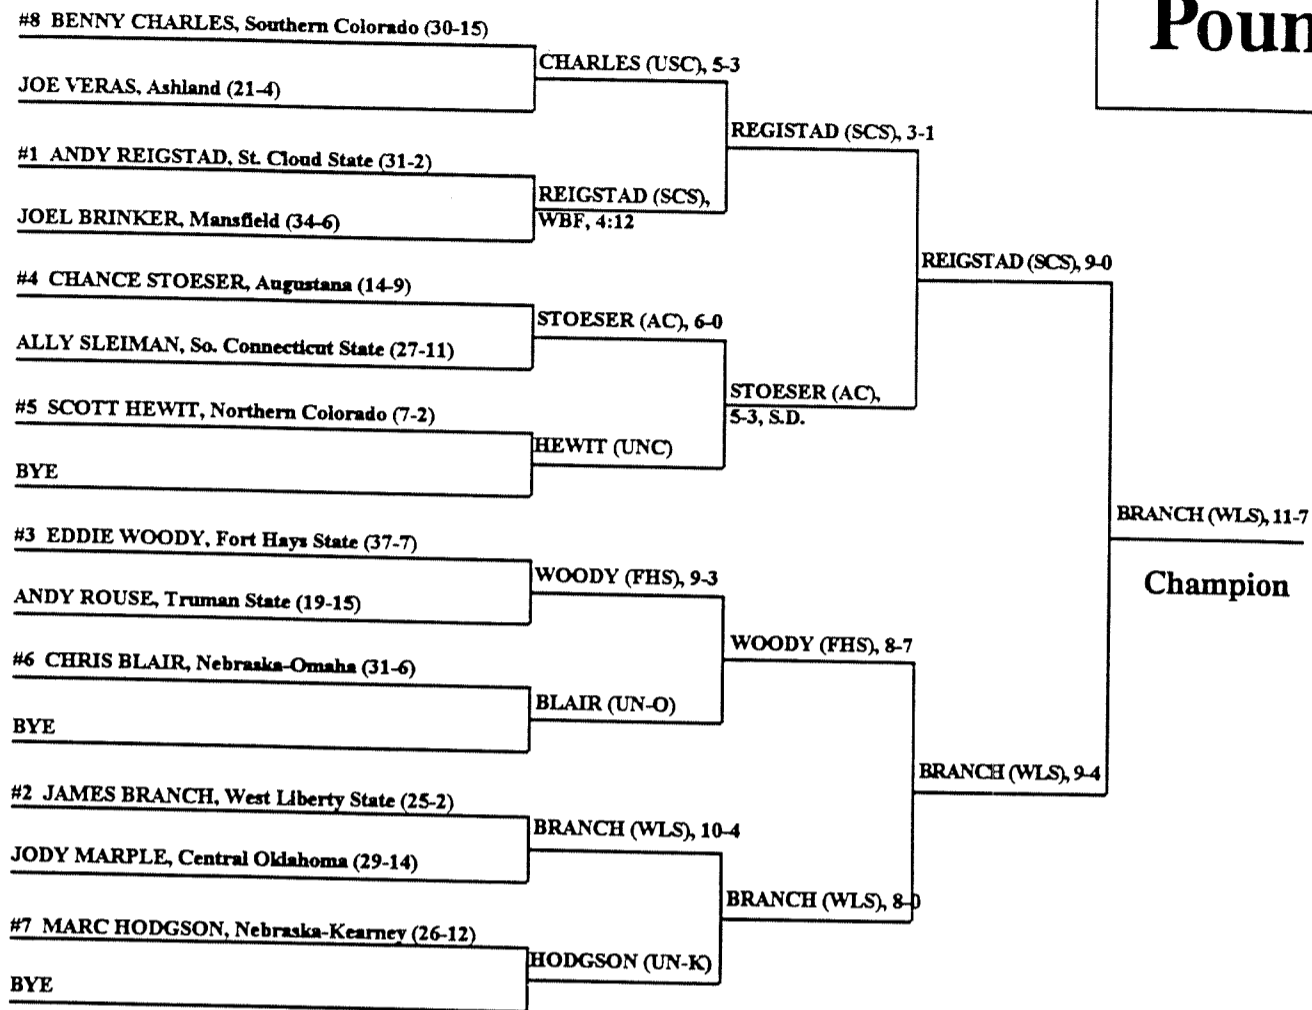

1997 NCAA DIVISION II WRESTLING CHAMPIONSHIPS

**150
Pounds**

Opening Round   Quarterfinals   Semifinals   Finals