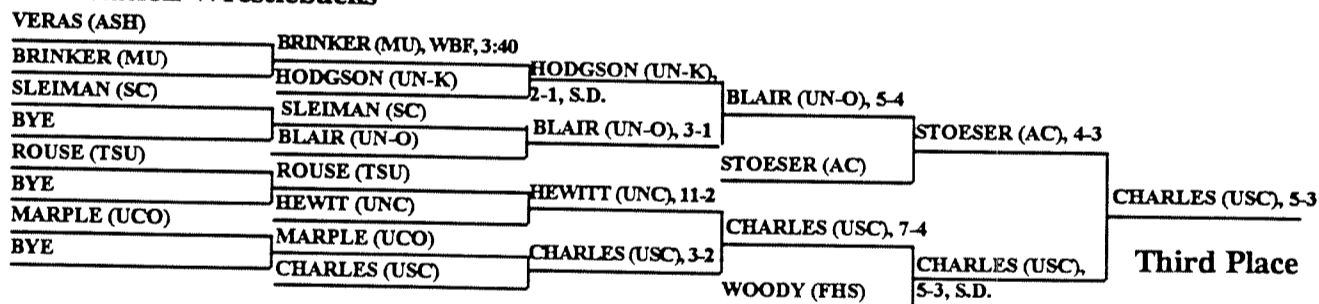

Consolation Wrestlebacks