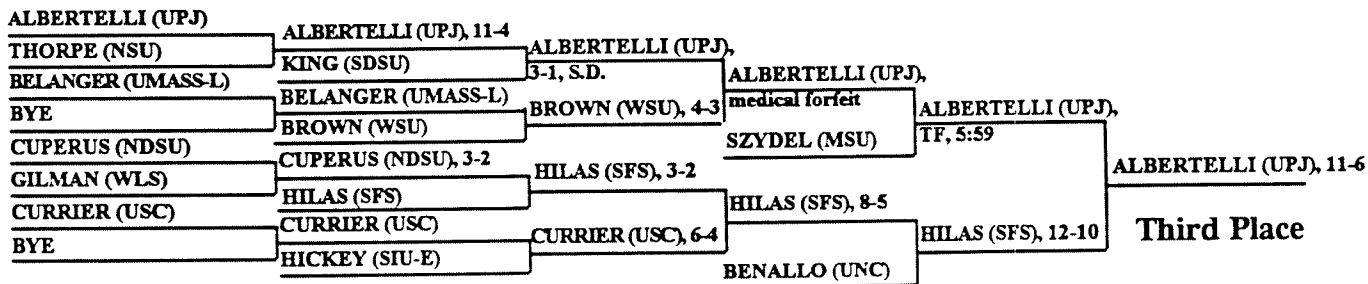

Consolation Wrestlebacks

SZYDEL (MSU)		SZYDEL (MSU), WBF, 1:58
BENALLO (UNC)		

Fifth Place

BROWN (WSU)		CURRIER (USC), medical forfeit
CURRIER (USC)		

Seventh Place