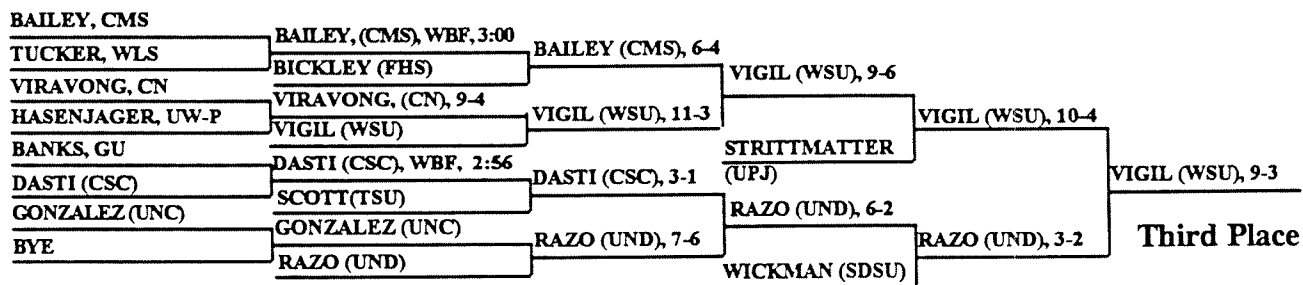

Consolation Wrestlebacks