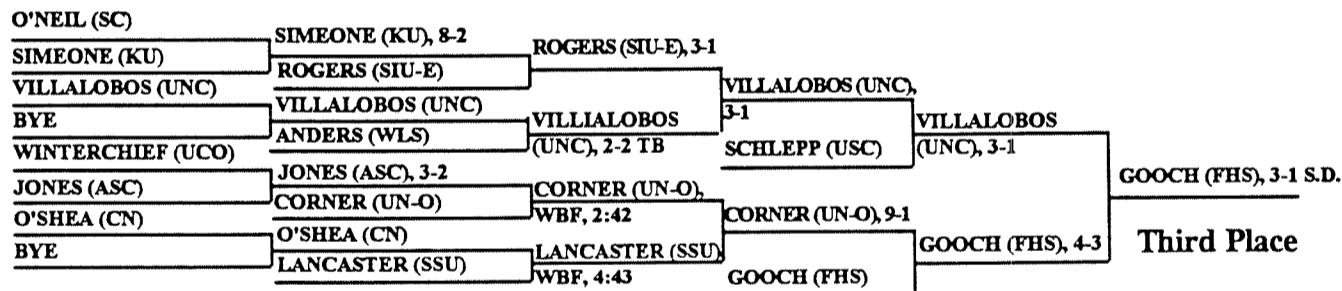

Consolation Wrestlebacks

SCHLEPP (USC) vs CORNER (UN-O), WBF, 1:20

Fifth Place

ROGERS (SIU-E) vs LANCASTER (SSU), WBF, 2:41

Seventh Place