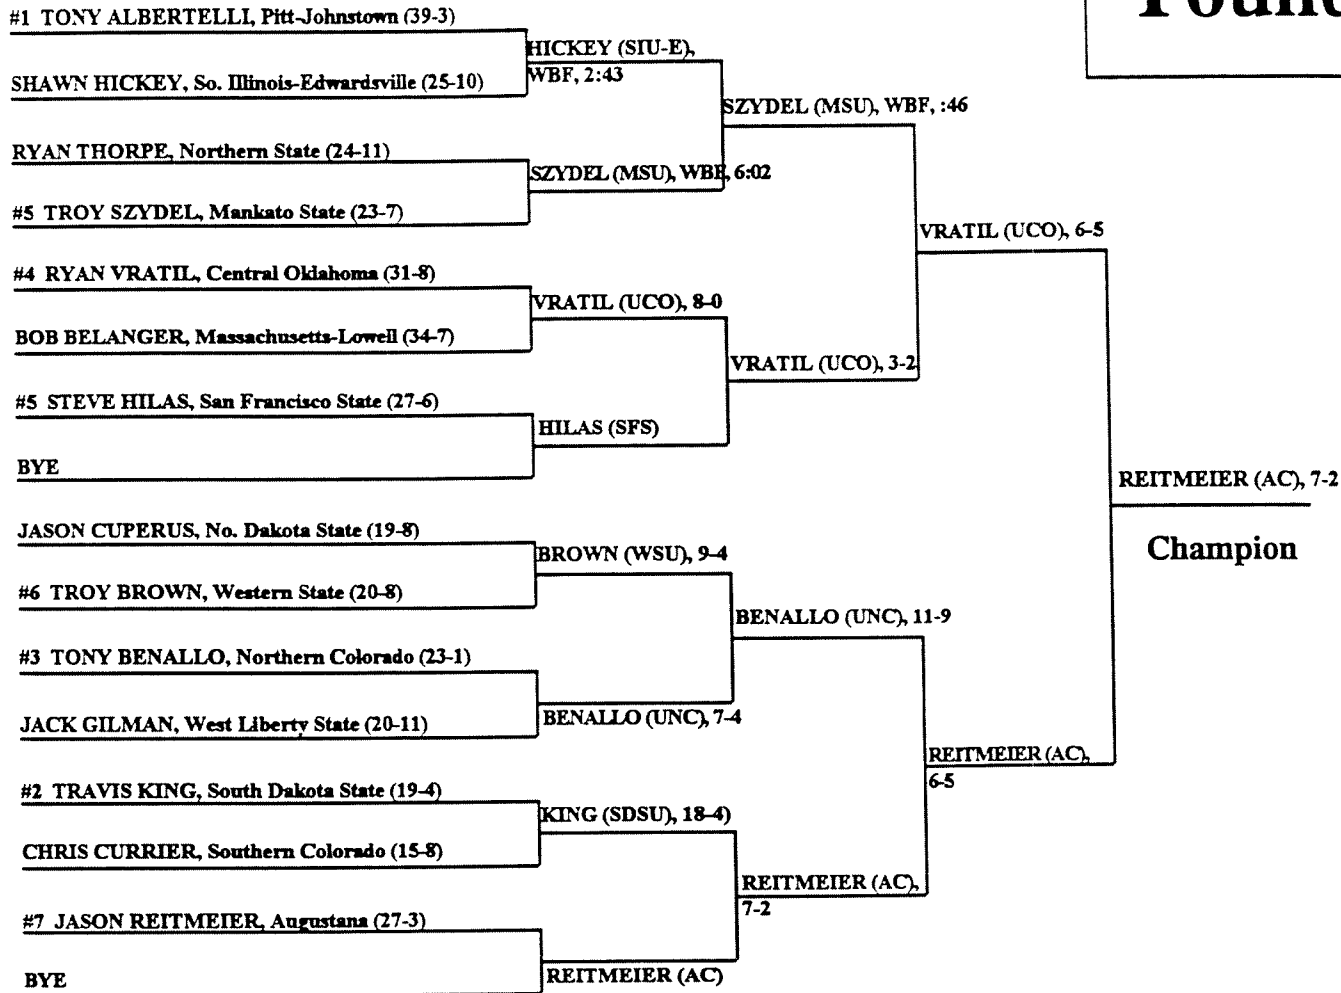

1997 NCAA DIVISION II WRESTLING CHAMPIONSHIPS

**142
Pounds**

Opening Round   Quarterfinals   Semifinals   Finals