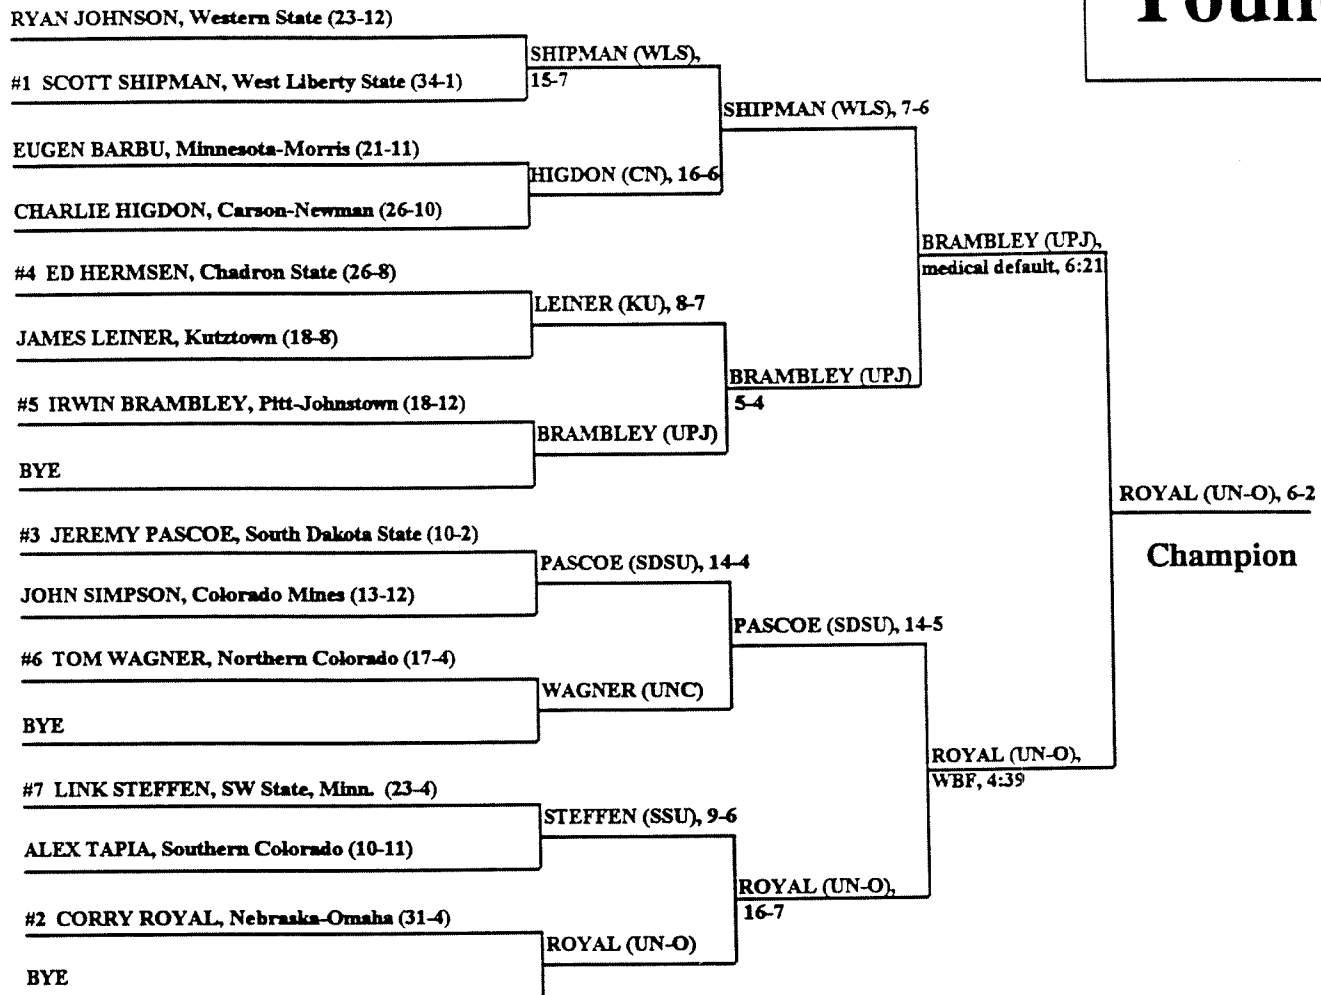

1997 NCAA DIVISION II WRESTLING CHAMPIONSHIPS

**177
Pounds**

Opening Round   Quarterfinals   Semifinals   Finals