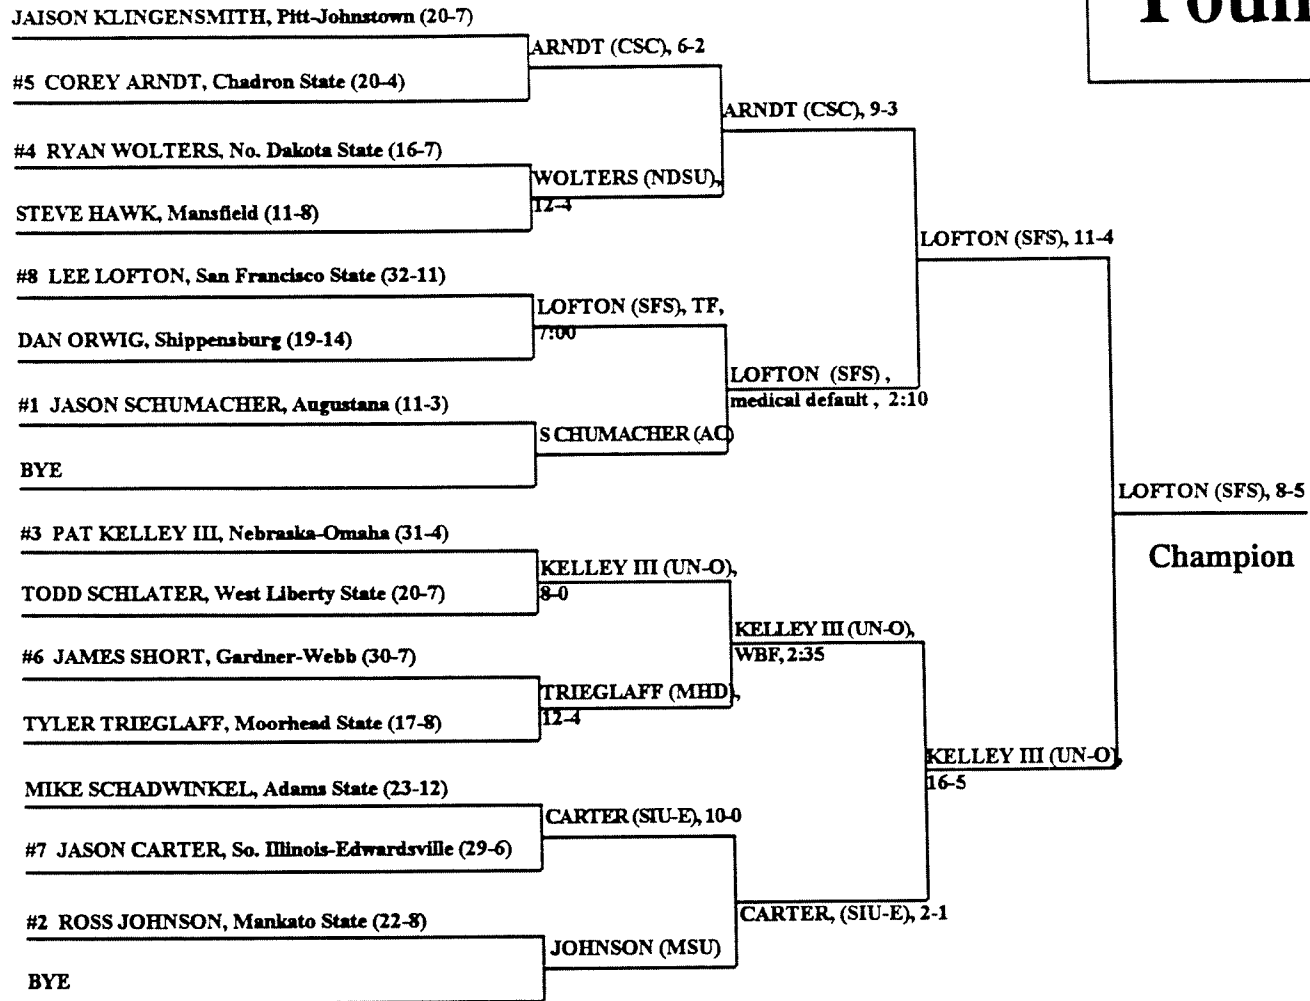

1997 NCAA DIVISION II WRESTLING CHAMPIONSHIPS

190 Pounds

Opening Round   Quarterfinals   Semifinals   Finals