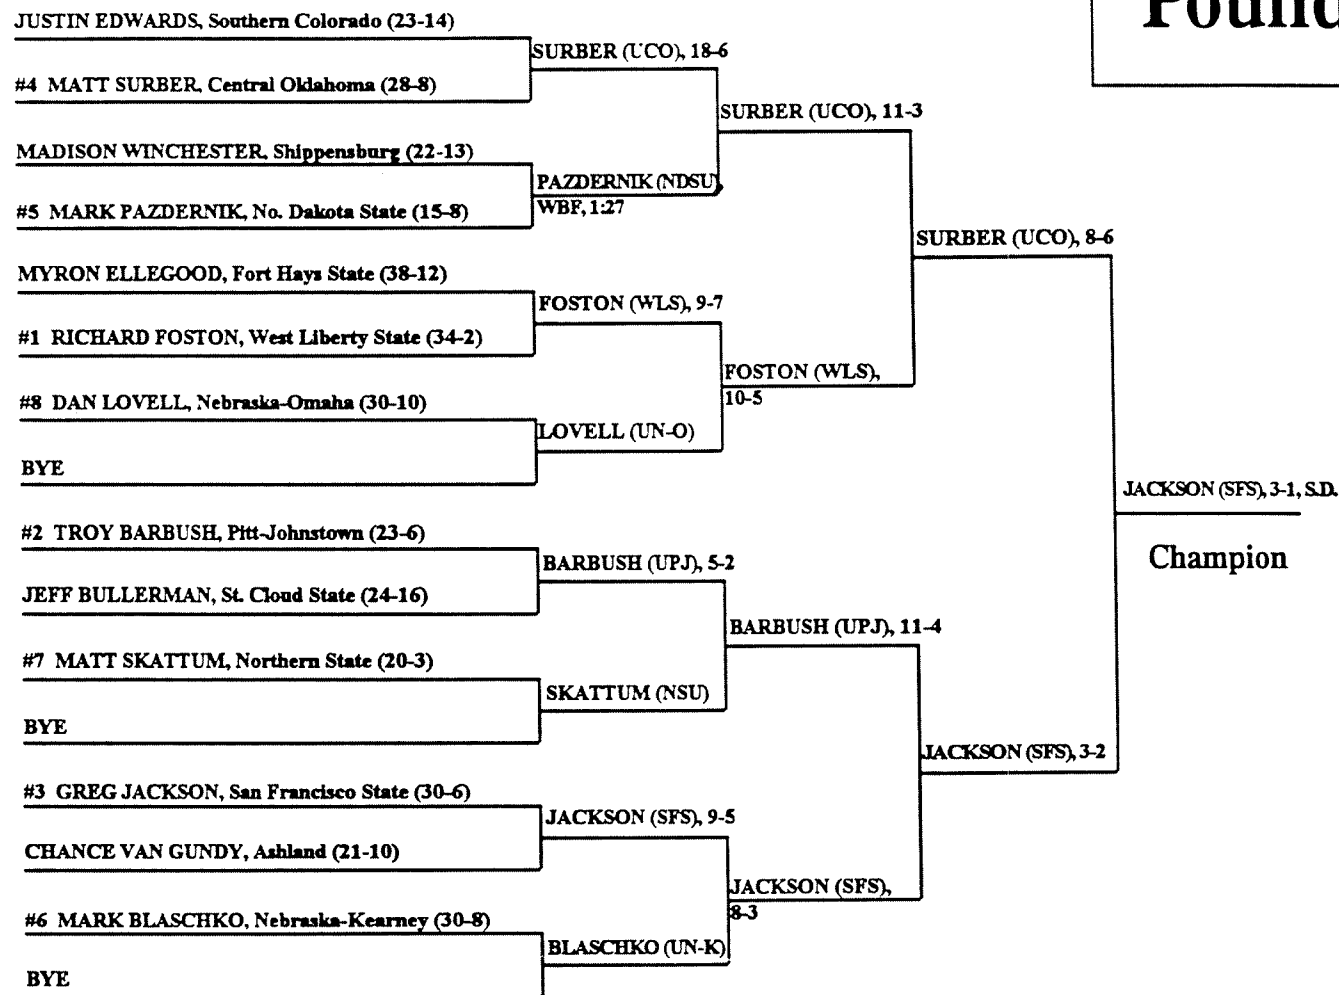

1997 NCAA DIVISION II WRESTLING CHAMPIONSHIPS

**158
Pounds**

Opening Round   Quarterfinals   Semifinals   Finals