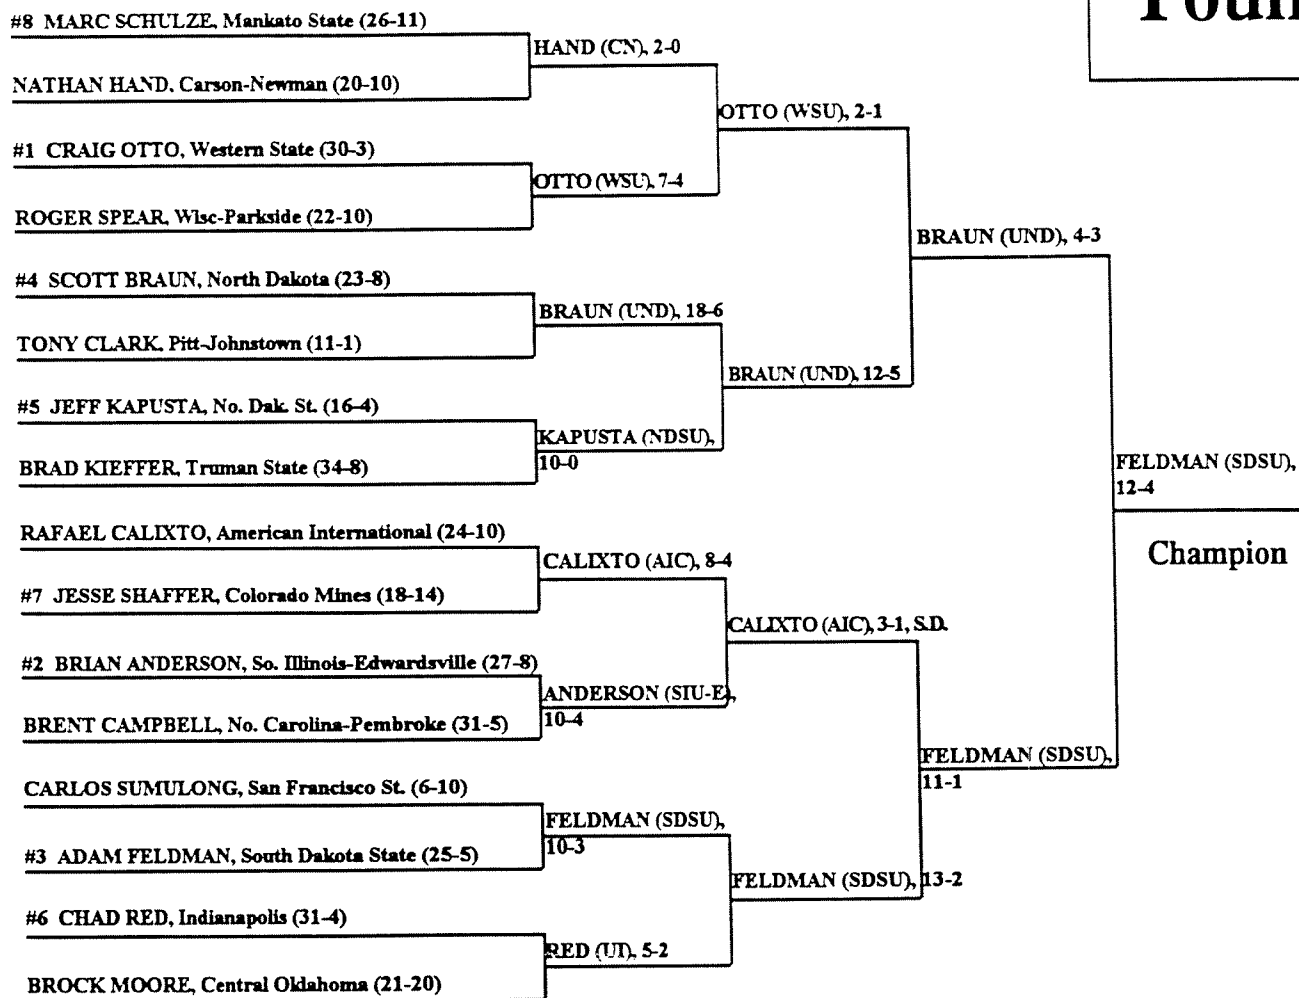

1997 NCAA DIVISION II WRESTLING CHAMPIONSHIPS

**126
Pounds**

Opening Round   Quarterfinals   Semifinals   Finals