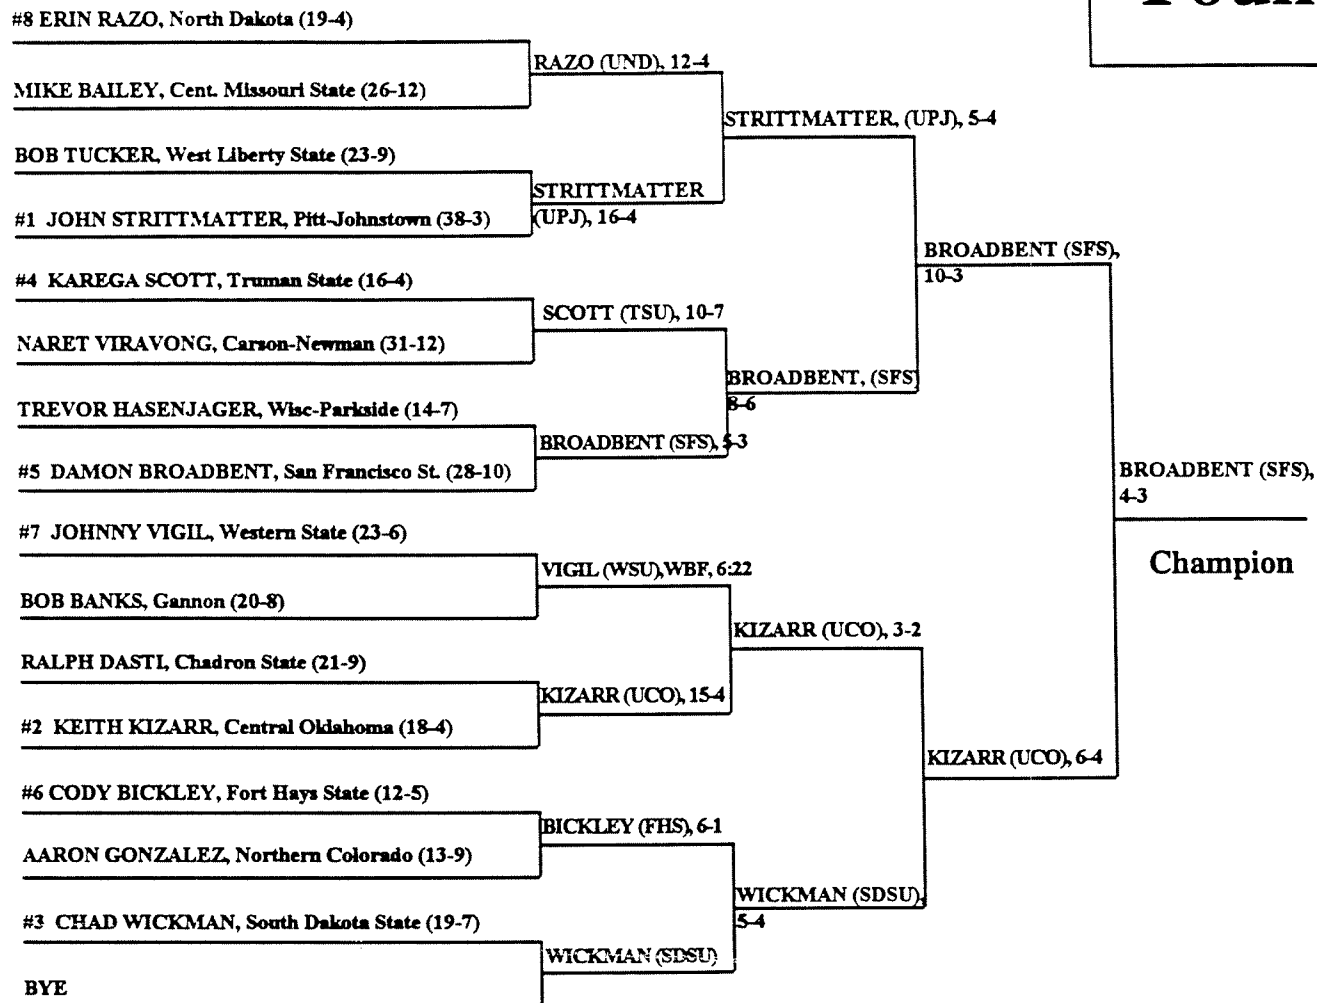

# 1997 NCAA DIVISION II WRESTLING CHAMPIONSHIPS

**118  
Pounds**

Opening Round    Quarterfinals    Semifinals    Finals