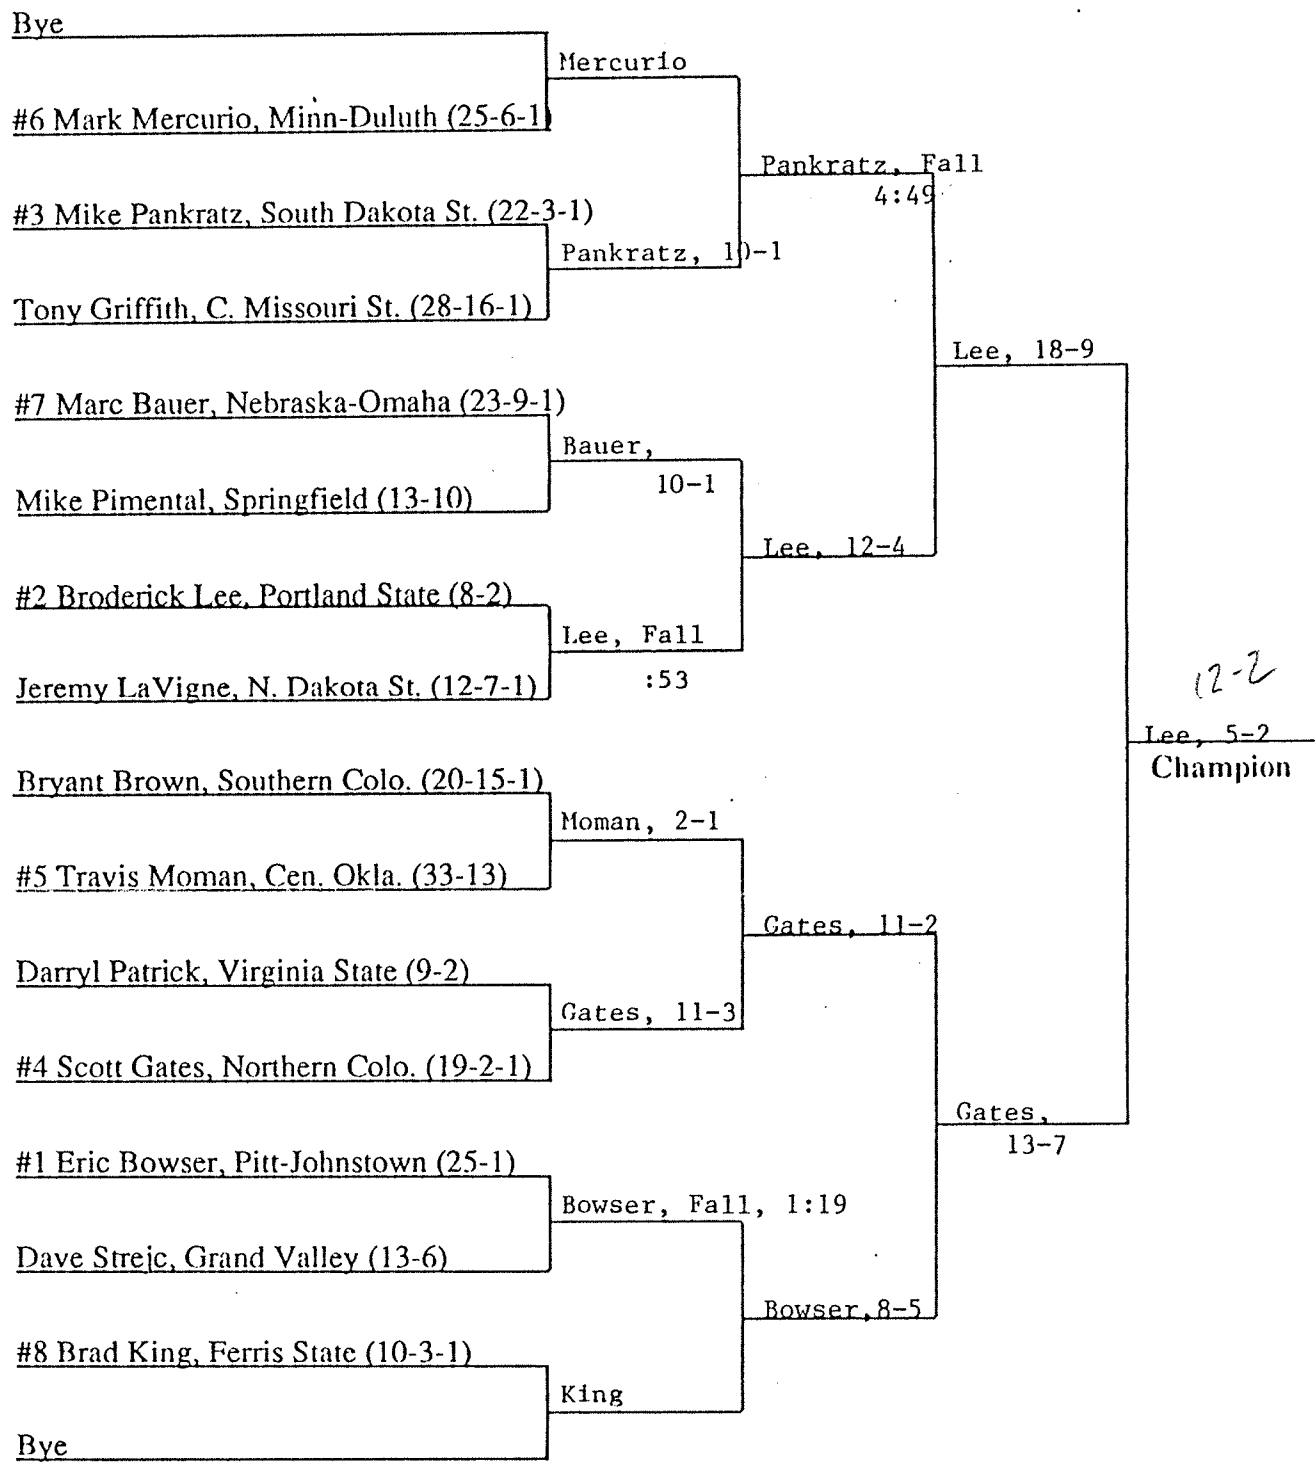

1992 NCAA DIVISION II WRESTLING CHAMPIONSHIPS

Consolation Bracket

1992 NCAA DIVISION II WRESTLING CHAMPIONSHIPS

Opening Round Quarterfinals Semifinals Finals **126**

Consolation Bracket

1992 NCAA DIVISION II WRESTLING CHAMPIONSHIPS

134

Consolation Bracket

1992 NCAA DIVISION II WRESTLING CHAMPIONSHIPS

Opening Round Quarterfinals Semifinals Finals **142**

Consolation Bracket

Second Round Third Round Quarterfinals Semifinals Cons. Finals

1992 NCAA DIVISION II WRESTLING CHAMPIONSHIPS

150

Opening Round

Quarterfinals

Semifinals

Finals

Consolation Bracket

Second Round Third Round Quarterfinals Semifinals Cons. Finals