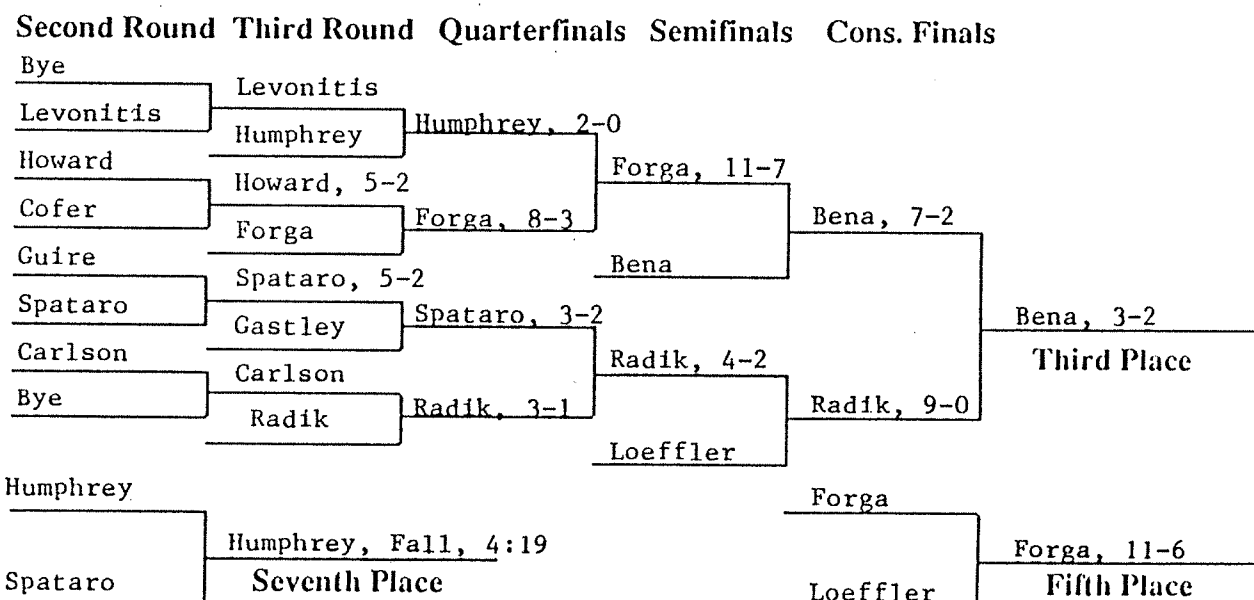

Consolation Bracket