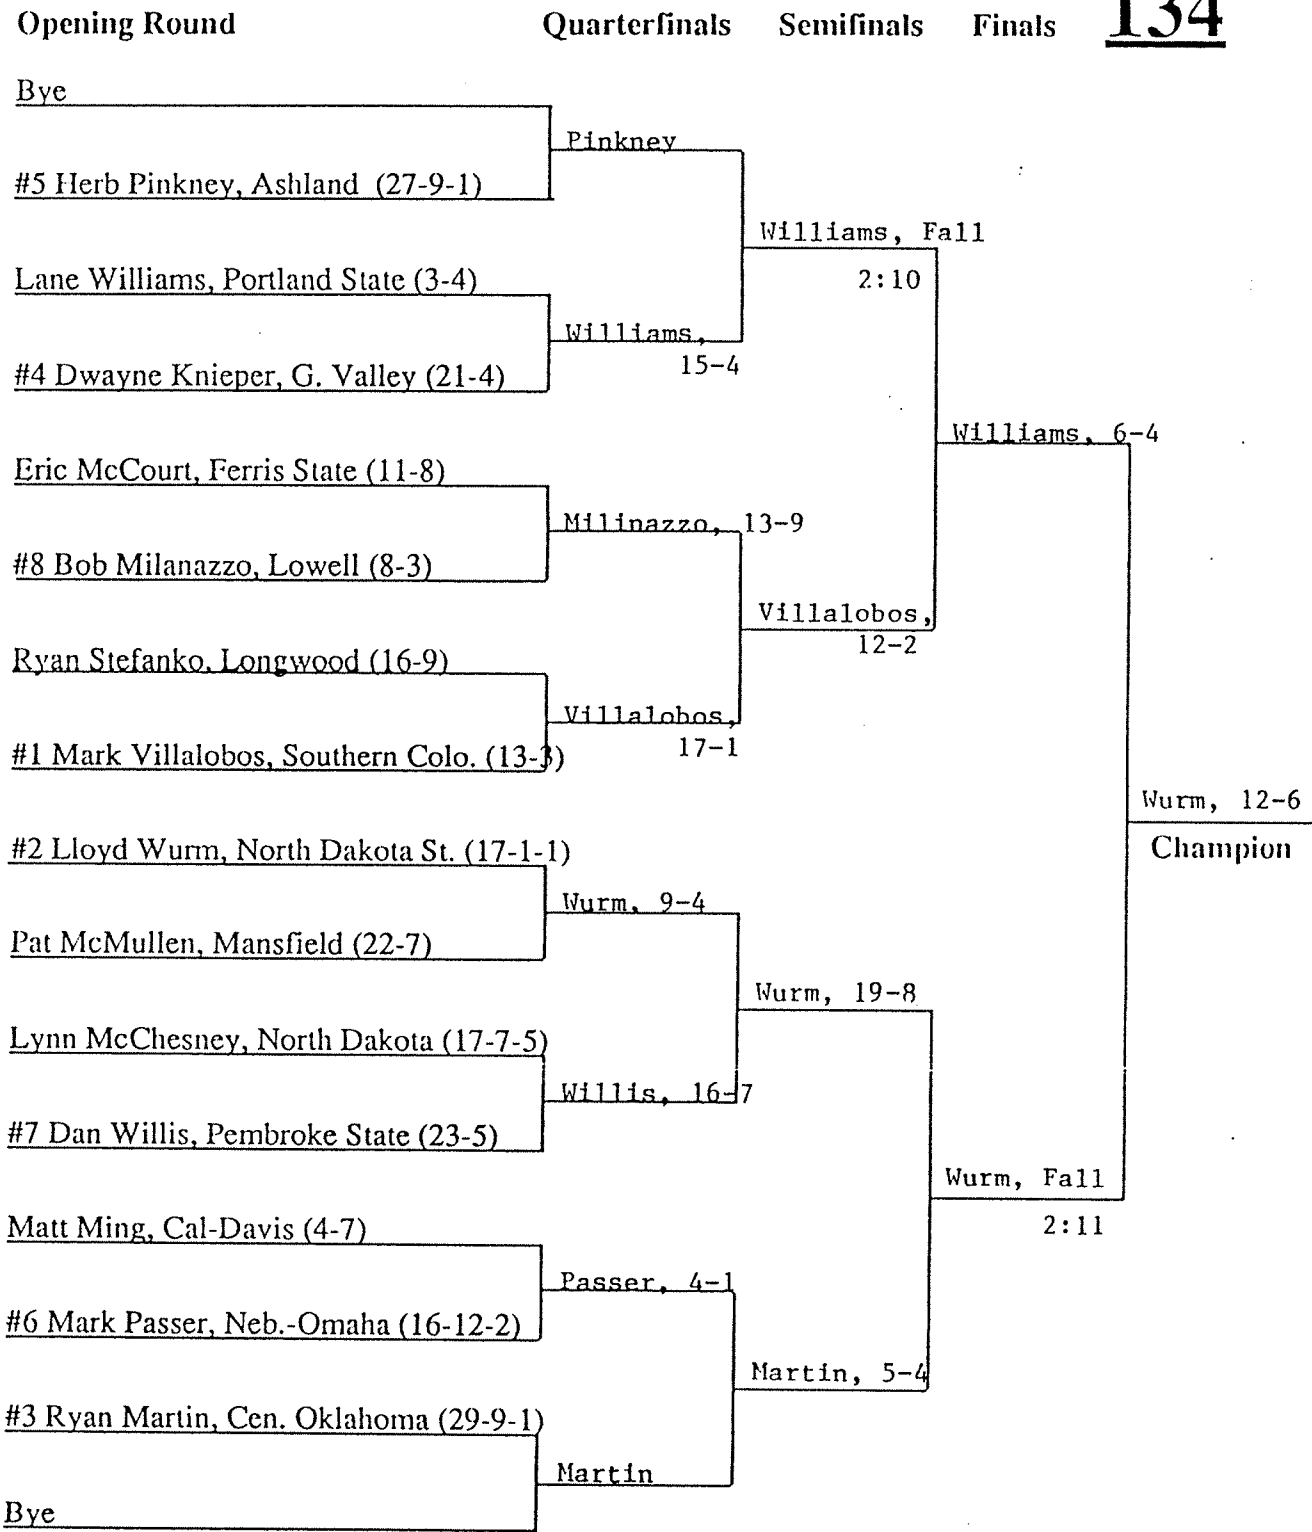

1992 NCAA DIVISION II WRESTLING CHAMPIONSHIPS

Consolation Bracket

1992 NCAA DIVISION II WRESTLING CHAMPIONSHIPS

Opening Round Quarterfinals Semifinals Finals **126**

Consolation Bracket

1992 NCAA DIVISION II WRESTLING CHAMPIONSHIPS

134

Consolation Bracket

1992 NCAA DIVISION II WRESTLING CHAMPIONSHIPS

Opening Round Quarterfinals Semifinals Finals **142**

Consolation Bracket

Second Round Third Round Quarterfinals Semifinals Cons. Finals

1992 NCAA DIVISION II WRESTLING CHAMPIONSHIPS

150

Opening Round

Quarterfinals

Semifinals

Finals

Consolation Bracket

Second Round Third Round Quarterfinals Semifinals Cons. Finals