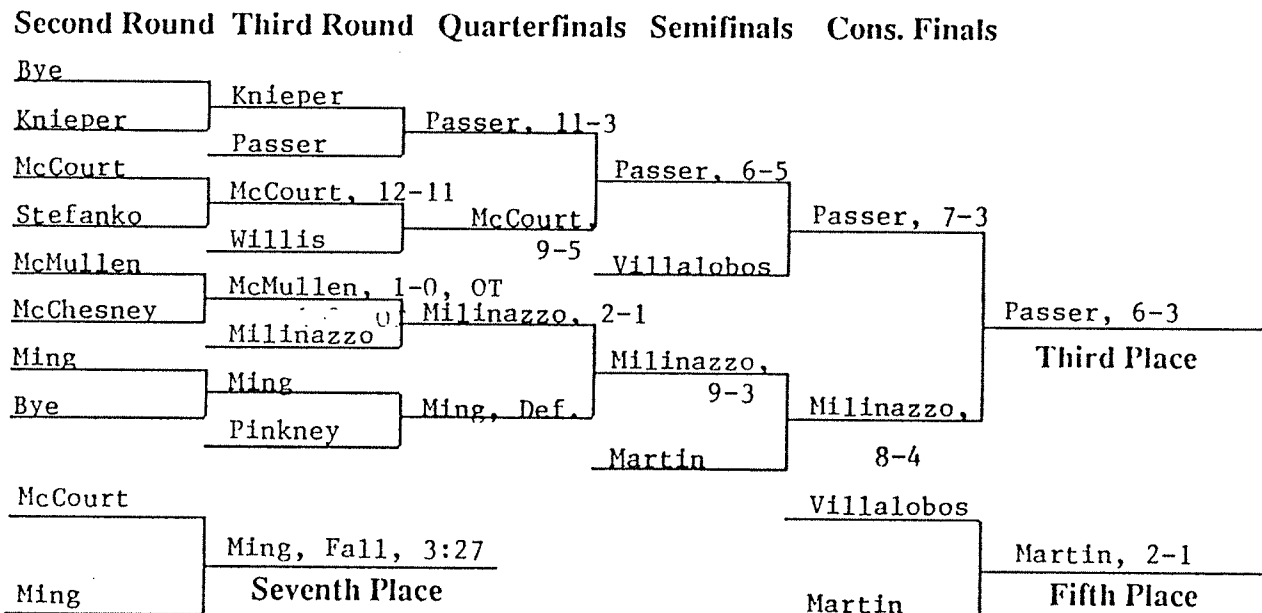

1992 NCAA DIVISION II WRESTLING CHAMPIONSHIPS

Consolation Bracket

1992 NCAA DIVISION II WRESTLING CHAMPIONSHIPS

Opening Round Quarterfinals Semifinals Finals **126**

Consolation Bracket

1992 NCAA DIVISION II WRESTLING CHAMPIONSHIPS

134

Consolation Bracket

1992 NCAA DIVISION II WRESTLING CHAMPIONSHIPS

Opening Round Quarterfinals Semifinals Finals **142**

Consolation Bracket

Second Round Third Round Quarterfinals Semifinals Cons. Finals

1992 NCAA DIVISION II WRESTLING CHAMPIONSHIPS

150

Opening Round

Quarterfinals

Semifinals

Finals

Consolation Bracket

Second Round Third Round Quarterfinals Semifinals Cons. Finals