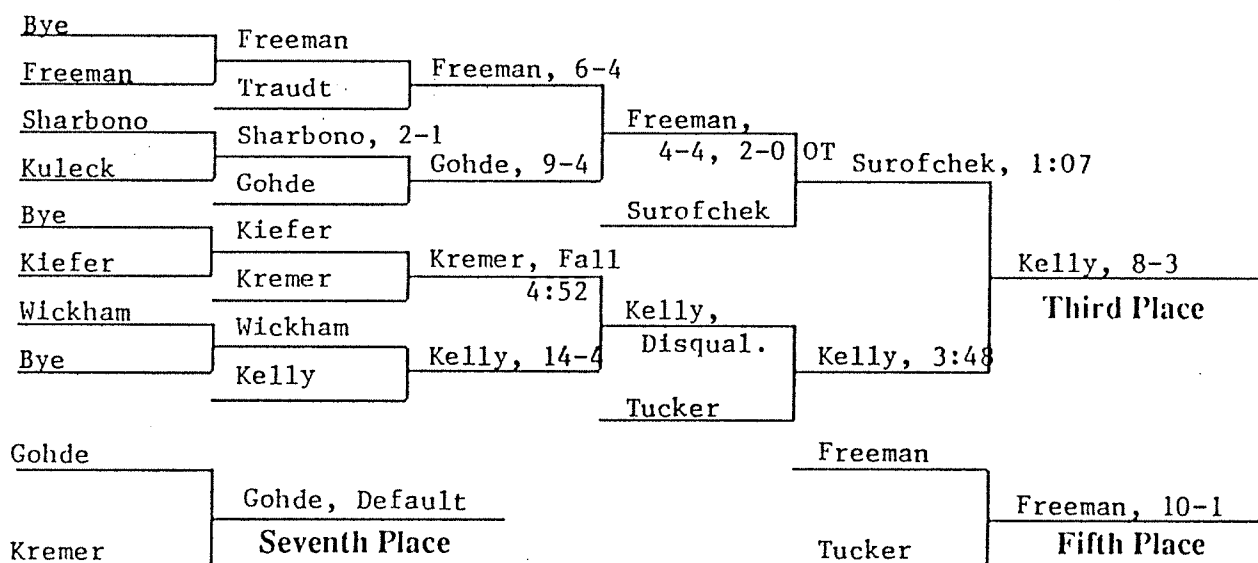

Consolation Bracket

1992 NCAA DIVISION II WRESTLING CHAMPIONSHIPS

190

Consolation Bracket

Second Round Third Round Quarterfinals Semifinals Cons. Finals

1992 NCAA DIVISION II WRESTLING CHAMPIONSHIPS

Opening Round Quarterfinals Semifinals Finals **Hwt.**

Consolation Bracket

Second Round Third Round Quarterfinals Semifinals Cons. Finals