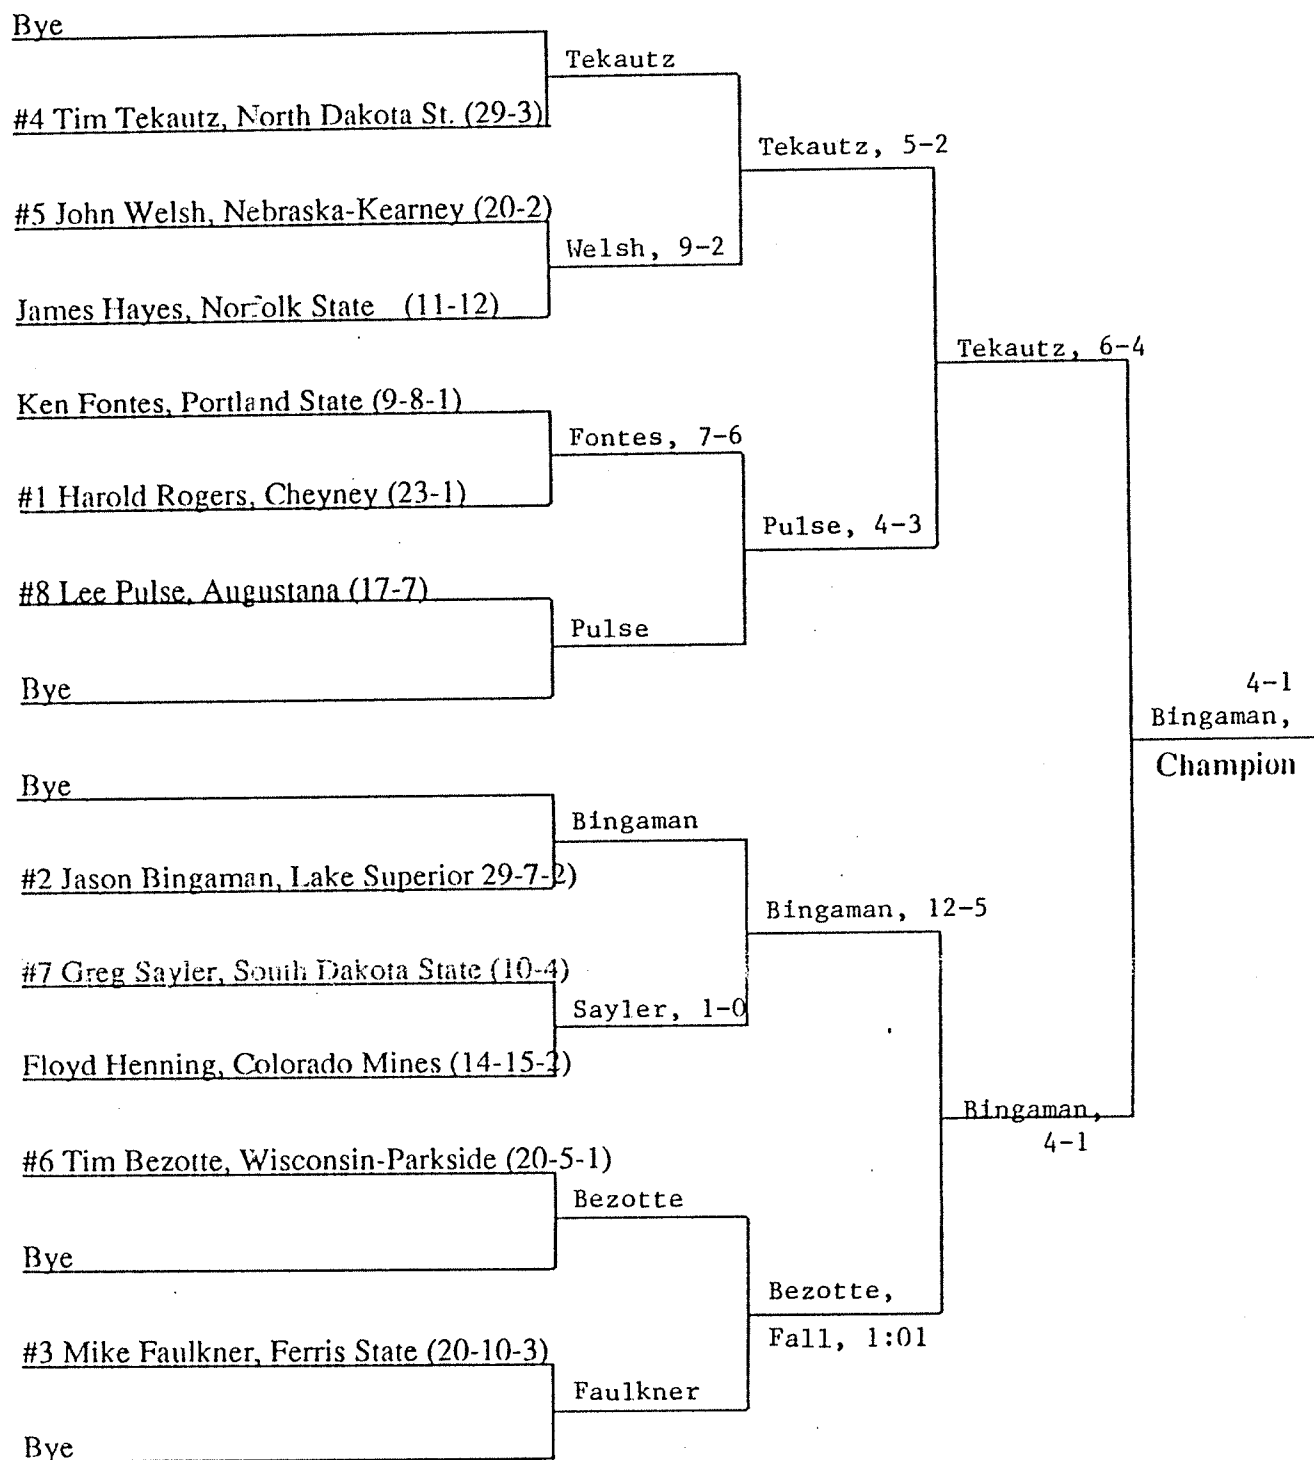

Consolation Bracket

1992 NCAA DIVISION II WRESTLING CHAMPIONSHIPS

190

Consolation Bracket

Second Round Third Round Quarterfinals Semifinals Cons. Finals

1992 NCAA DIVISION II WRESTLING CHAMPIONSHIPS

Opening Round Quarterfinals Semifinals Finals **Hwt.**

Consolation Bracket

Second Round Third Round Quarterfinals Semifinals Cons. Finals