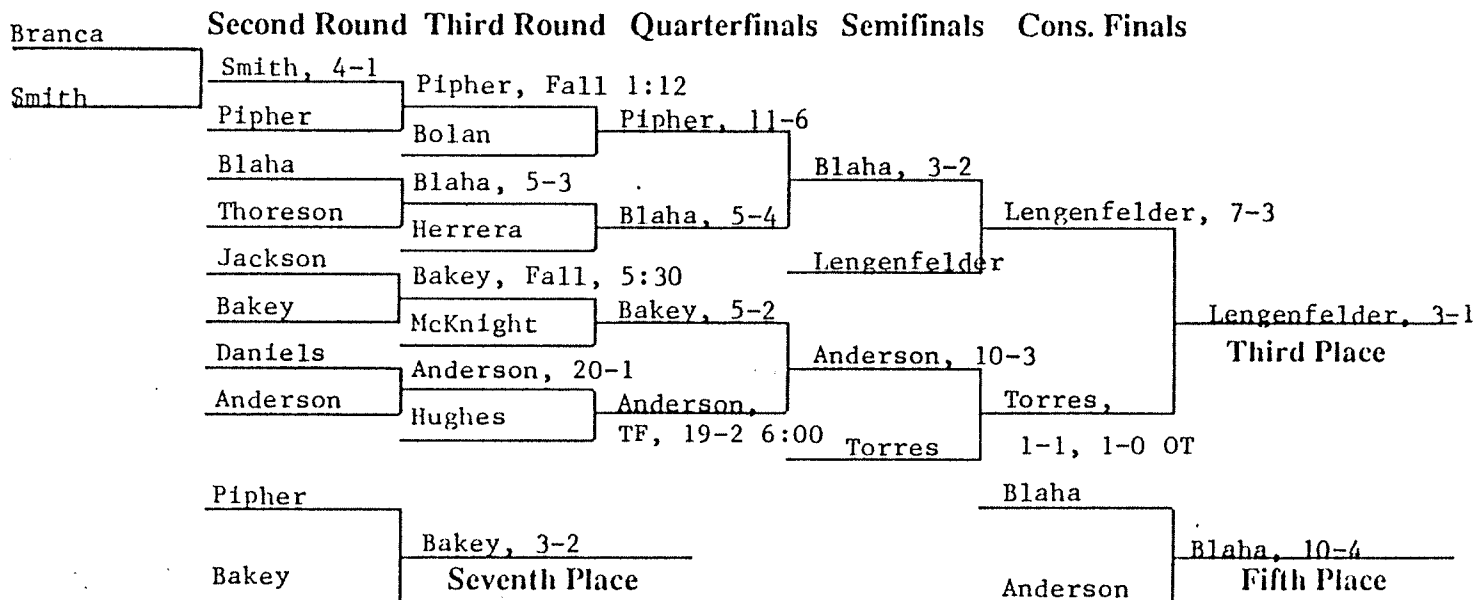

Consolation Bracket