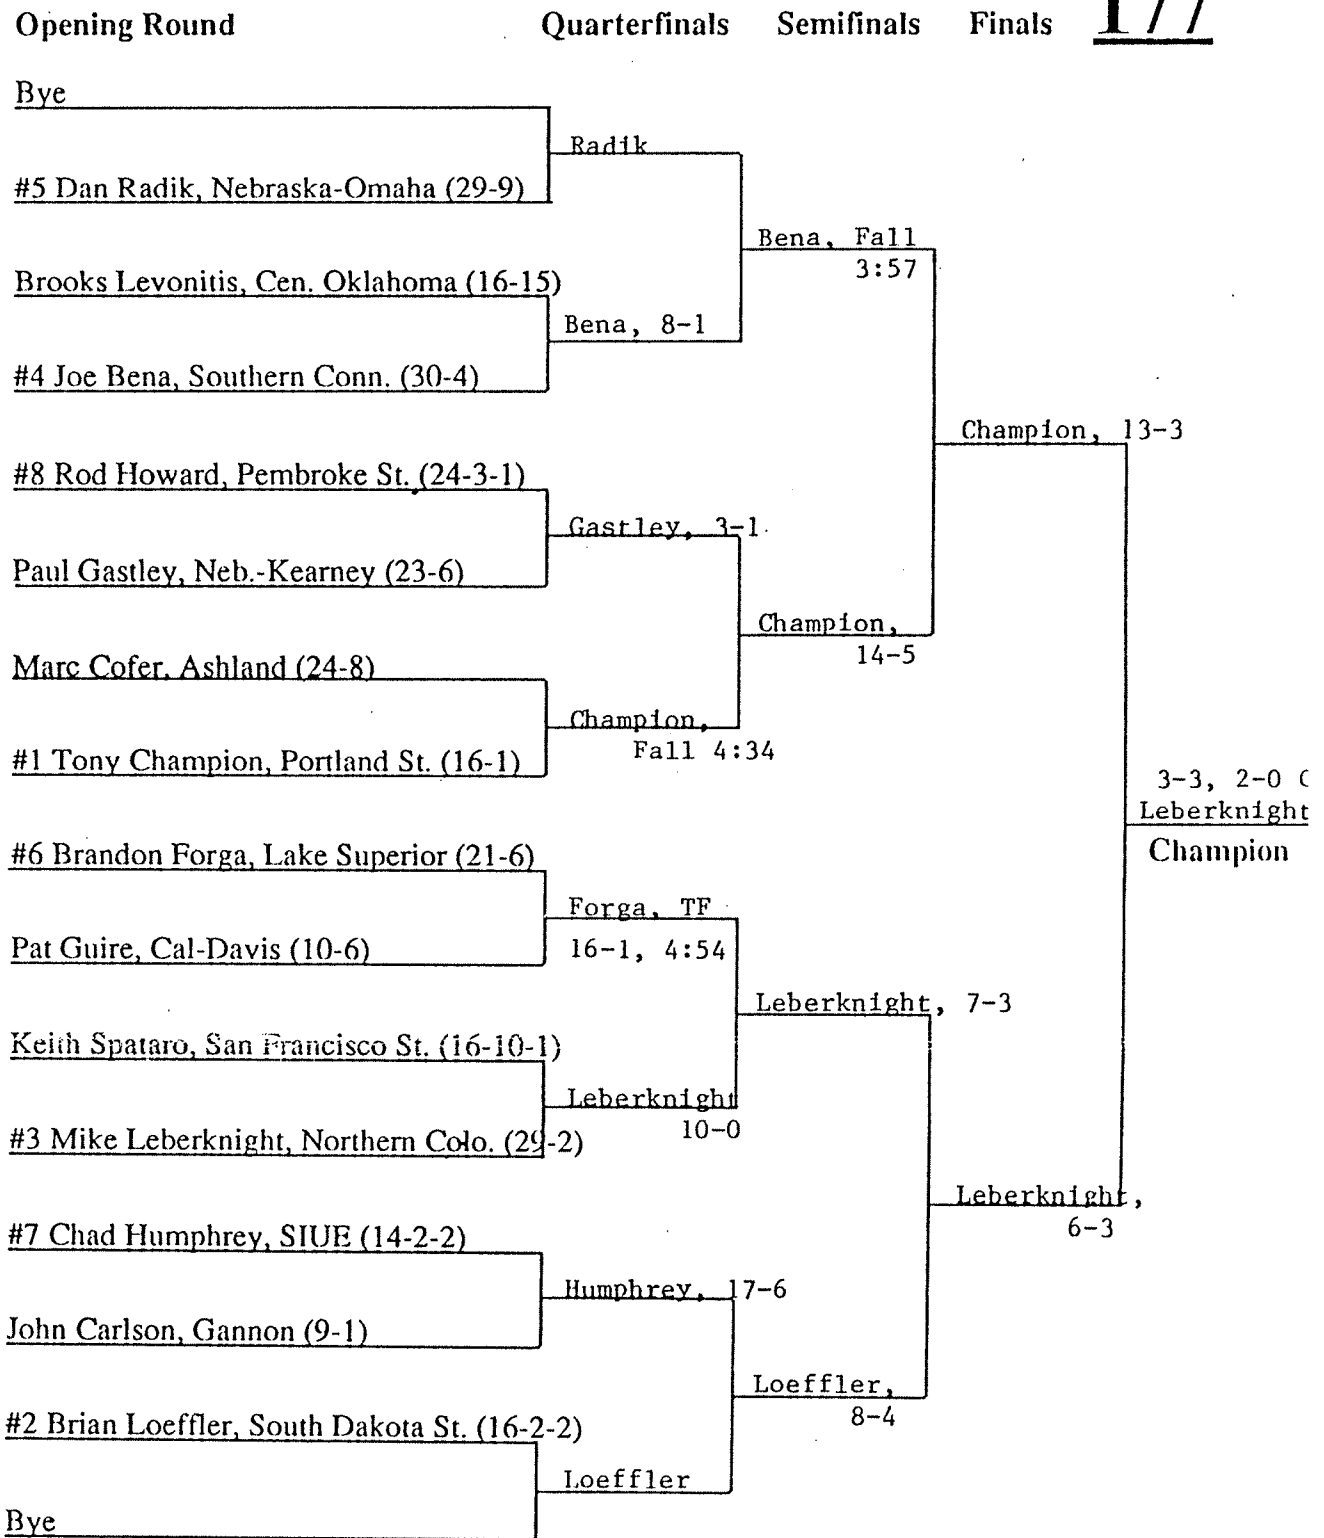

1992 NCAA DIVISION II WRESTLING CHAMPIONSHIPS

177