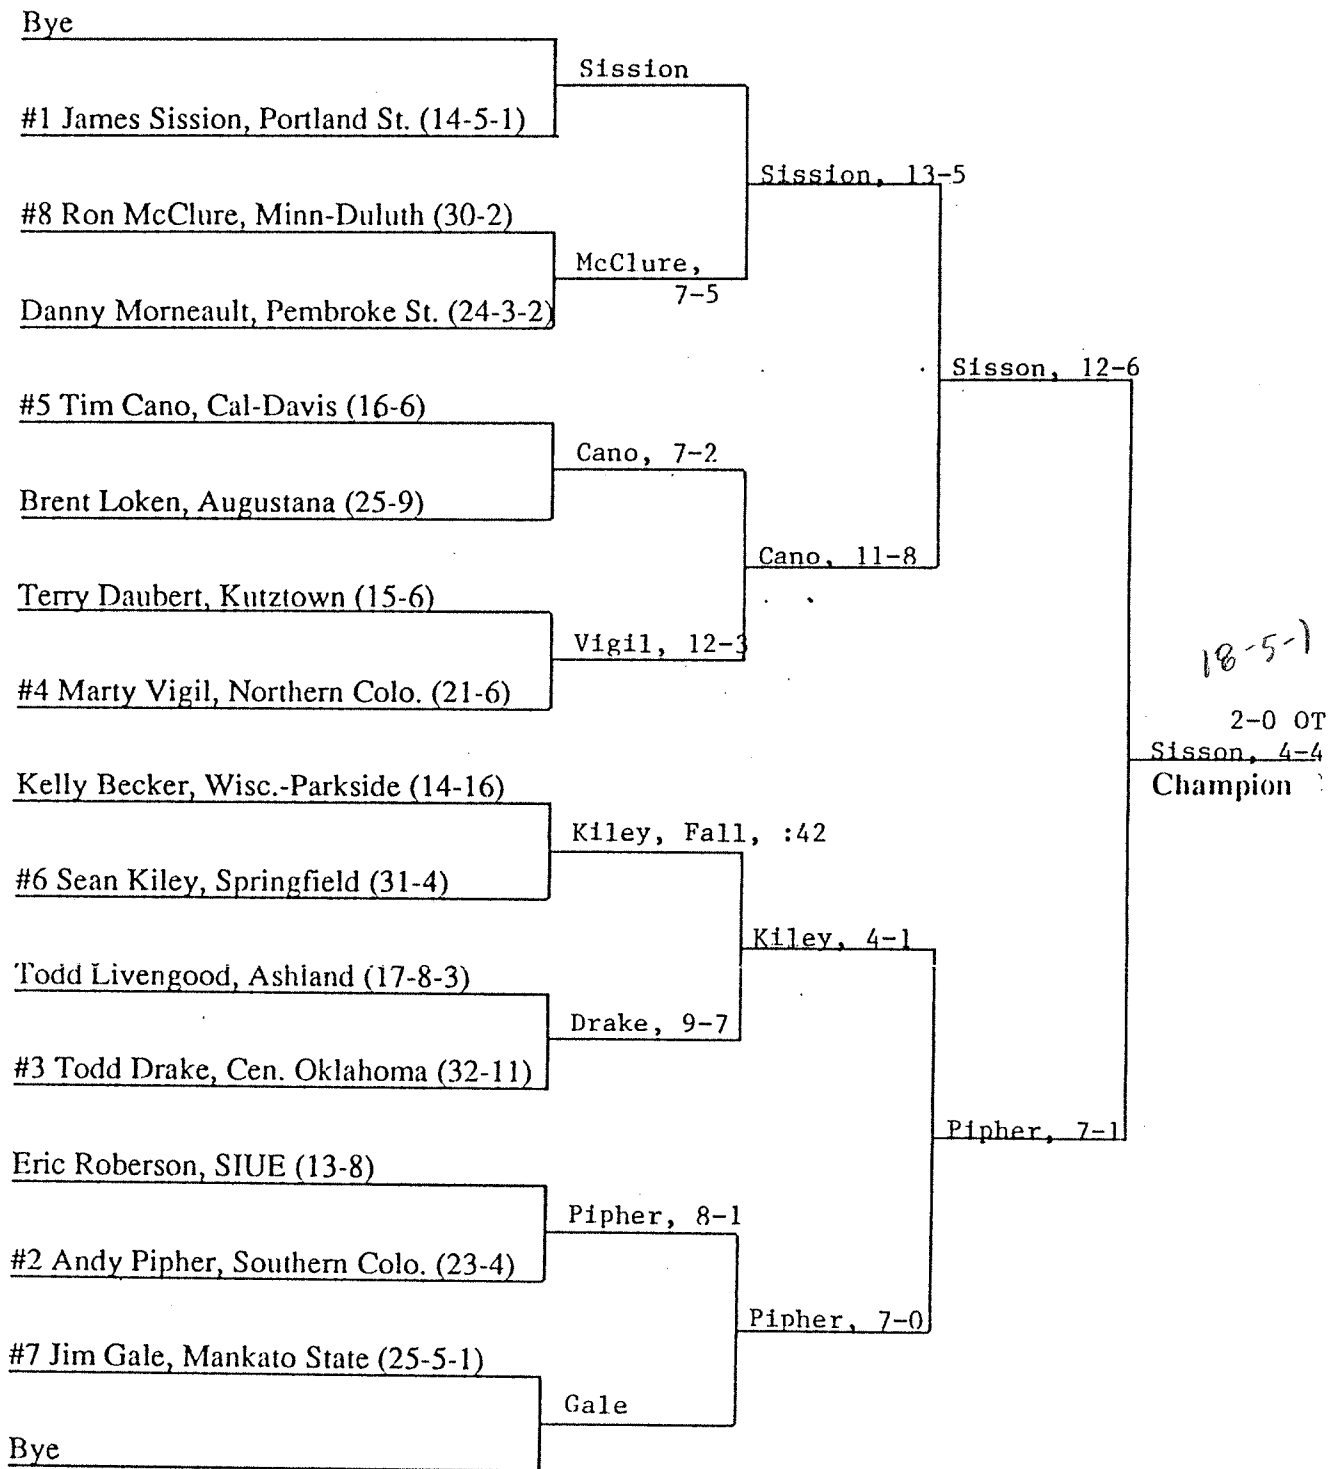

1992 NCAA DIVISION II WRESTLING CHAMPIONSHIPS

Consolation Bracket

1992 NCAA DIVISION II WRESTLING CHAMPIONSHIPS

Opening Round Quarterfinals Semifinals Finals **126**

Consolation Bracket

1992 NCAA DIVISION II WRESTLING CHAMPIONSHIPS

134

Consolation Bracket

1992 NCAA DIVISION II WRESTLING CHAMPIONSHIPS

Opening Round Quarterfinals Semifinals Finals **142**

Consolation Bracket

Second Round Third Round Quarterfinals Semifinals Cons. Finals

1992 NCAA DIVISION II WRESTLING CHAMPIONSHIPS

150

Opening Round

Quarterfinals

Semifinals

Finals

Consolation Bracket

Second Round Third Round Quarterfinals Semifinals Cons. Finals