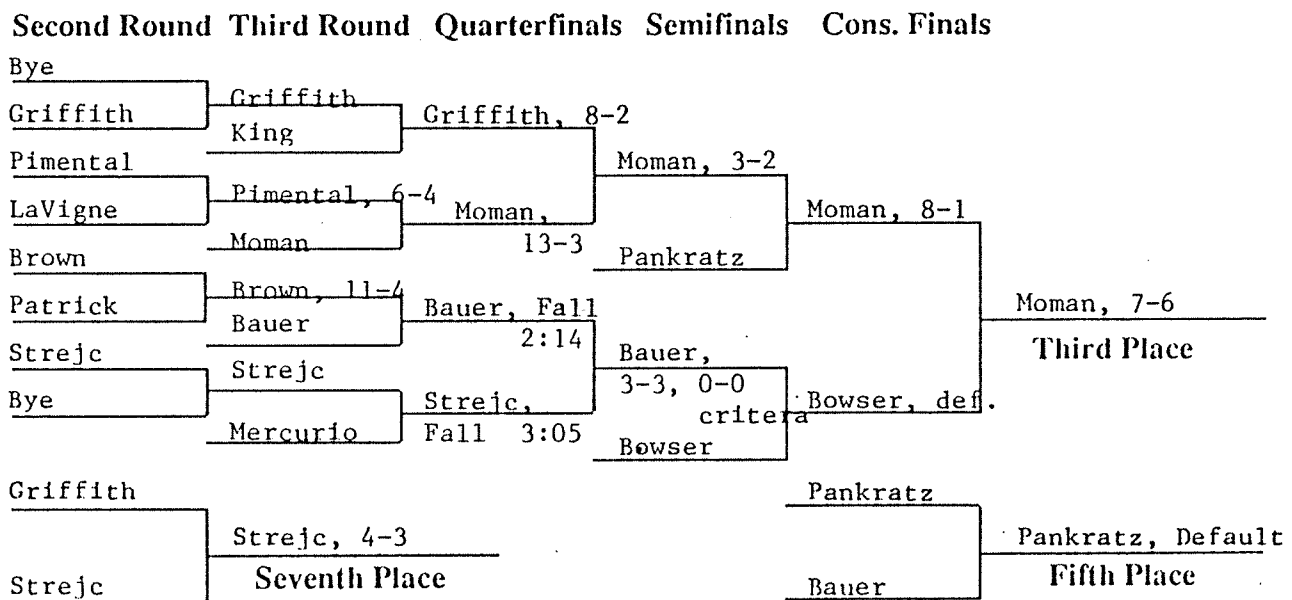

1992 NCAA DIVISION II WRESTLING CHAMPIONSHIPS

Consolation Bracket

1992 NCAA DIVISION II WRESTLING CHAMPIONSHIPS

Opening Round Quarterfinals Semifinals Finals **126**

Consolation Bracket

1992 NCAA DIVISION II WRESTLING CHAMPIONSHIPS

134

Consolation Bracket

1992 NCAA DIVISION II WRESTLING CHAMPIONSHIPS

Opening Round Quarterfinals Semifinals Finals **142**

Consolation Bracket

Second Round Third Round Quarterfinals Semifinals Cons. Finals

1992 NCAA DIVISION II WRESTLING CHAMPIONSHIPS

150

Opening Round

Quarterfinals

Semifinals

Finals

Consolation Bracket

Second Round Third Round Quarterfinals Semifinals Cons. Finals