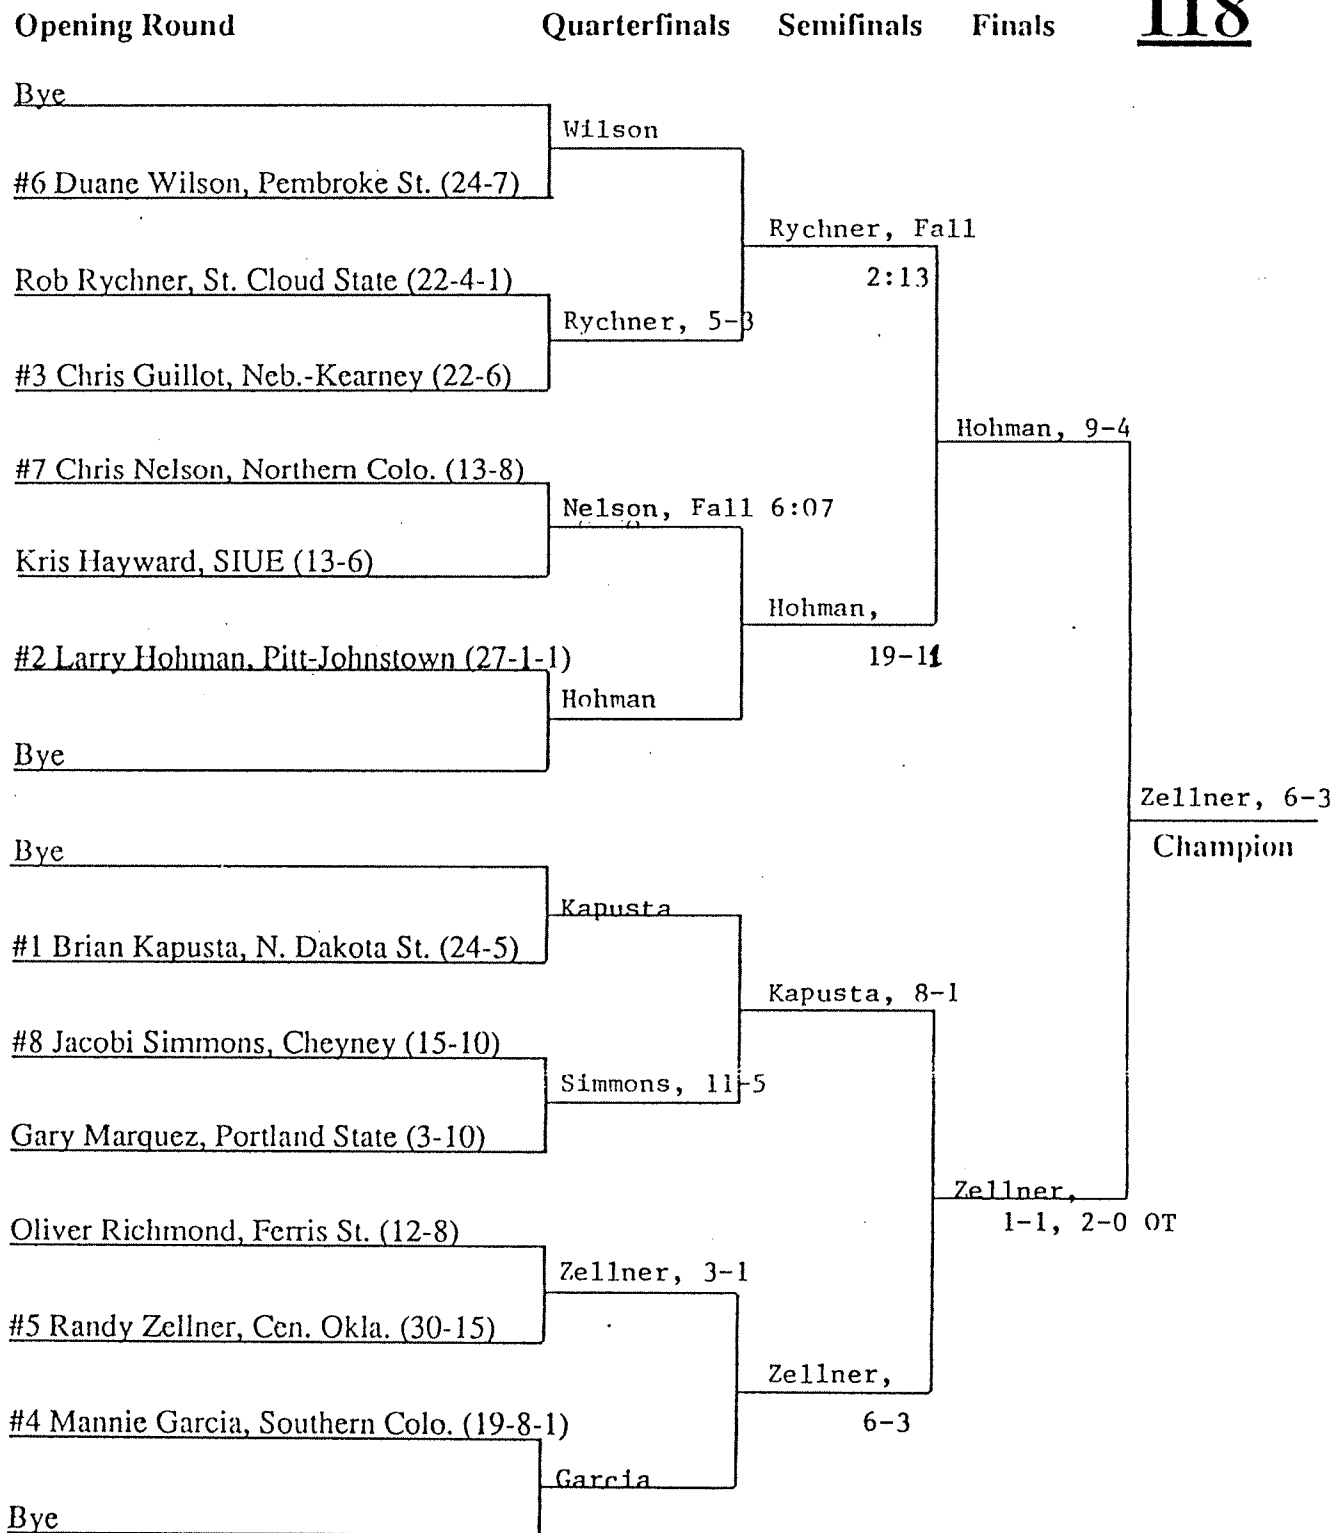

1992 NCAA DIVISION II WRESTLING CHAMPIONSHIPS

Consolation Bracket

1992 NCAA DIVISION II WRESTLING CHAMPIONSHIPS

Opening Round Quarterfinals Semifinals Finals **126**

Consolation Bracket

1992 NCAA DIVISION II WRESTLING CHAMPIONSHIPS

134

Consolation Bracket

1992 NCAA DIVISION II WRESTLING CHAMPIONSHIPS

Opening Round Quarterfinals Semifinals Finals **142**

Consolation Bracket

Second Round Third Round Quarterfinals Semifinals Cons. Finals

1992 NCAA DIVISION II WRESTLING CHAMPIONSHIPS

150

Opening Round

Quarterfinals

Semifinals

Finals

Consolation Bracket

Second Round Third Round Quarterfinals Semifinals Cons. Finals