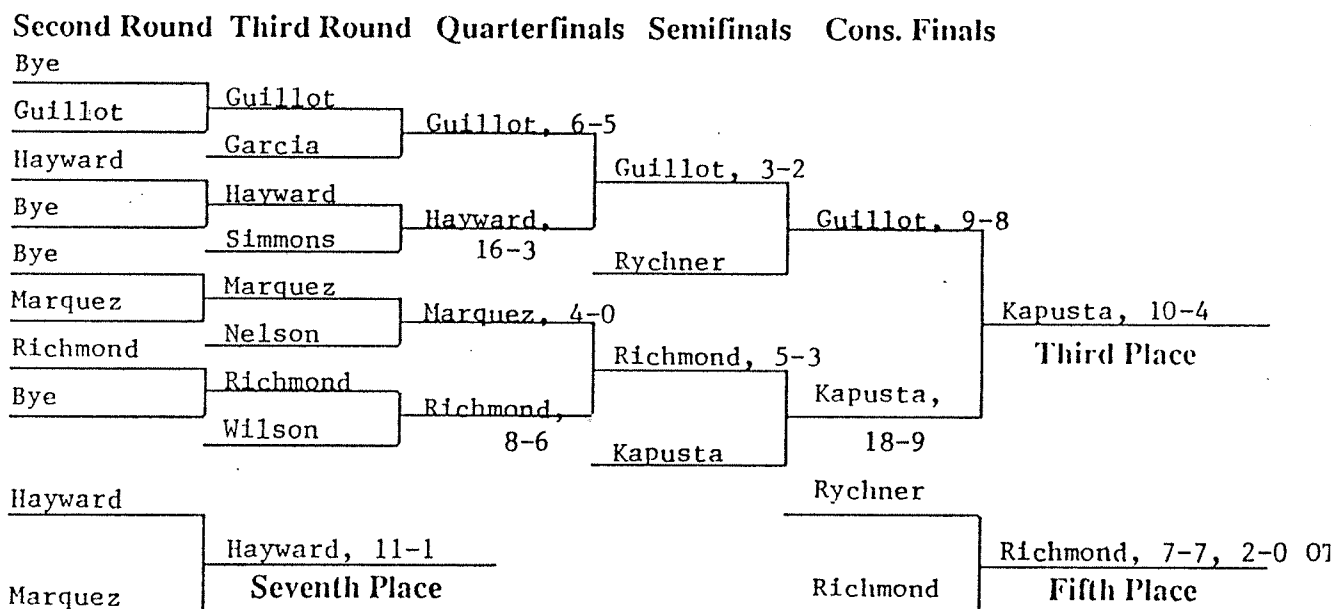

1992 NCAA DIVISION II WRESTLING CHAMPIONSHIPS

Consolation Bracket

1992 NCAA DIVISION II WRESTLING CHAMPIONSHIPS

Opening Round Quarterfinals Semifinals Finals **126**

Consolation Bracket

1992 NCAA DIVISION II WRESTLING CHAMPIONSHIPS

1992 NCAA DIVISION II WRESTLING CHAMPIONSHIPS

150

Opening Round

Quarterfinals

Semifinals

Finals

Consolation Bracket

Second Round Third Round Quarterfinals Semifinals Cons. Finals