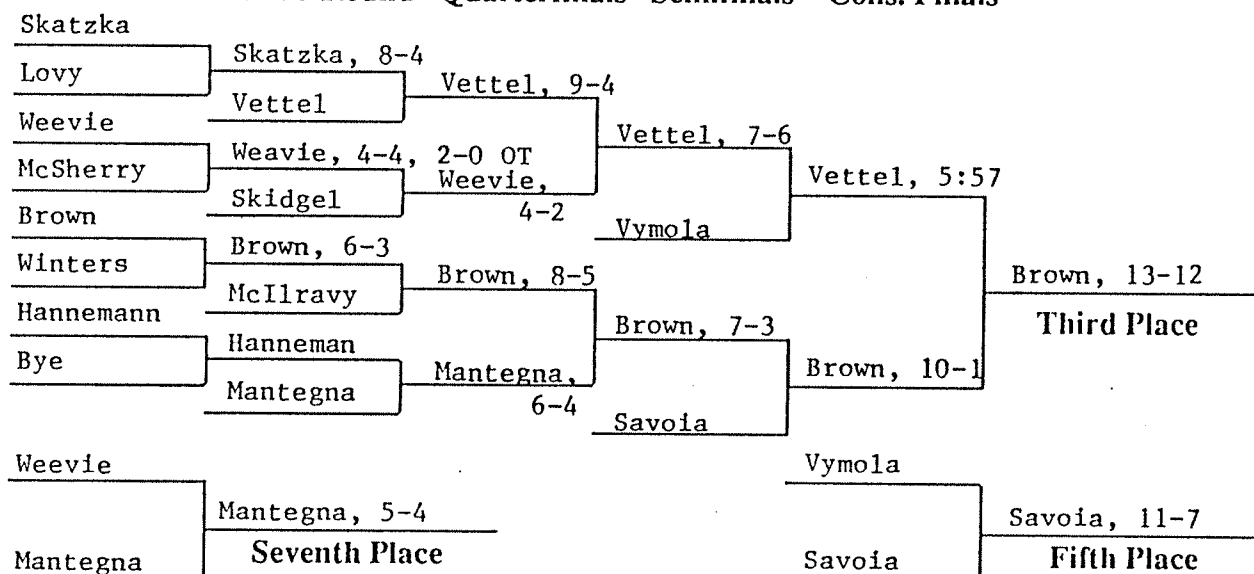

1992 NCAA DIVISION II WRESTLING CHAMPIONSHIPS

150

Opening Round

Quarterfinals

Semifinals

Finals

Consolation Bracket

Second Round Third Round Quarterfinals Semifinals Cons. Finals