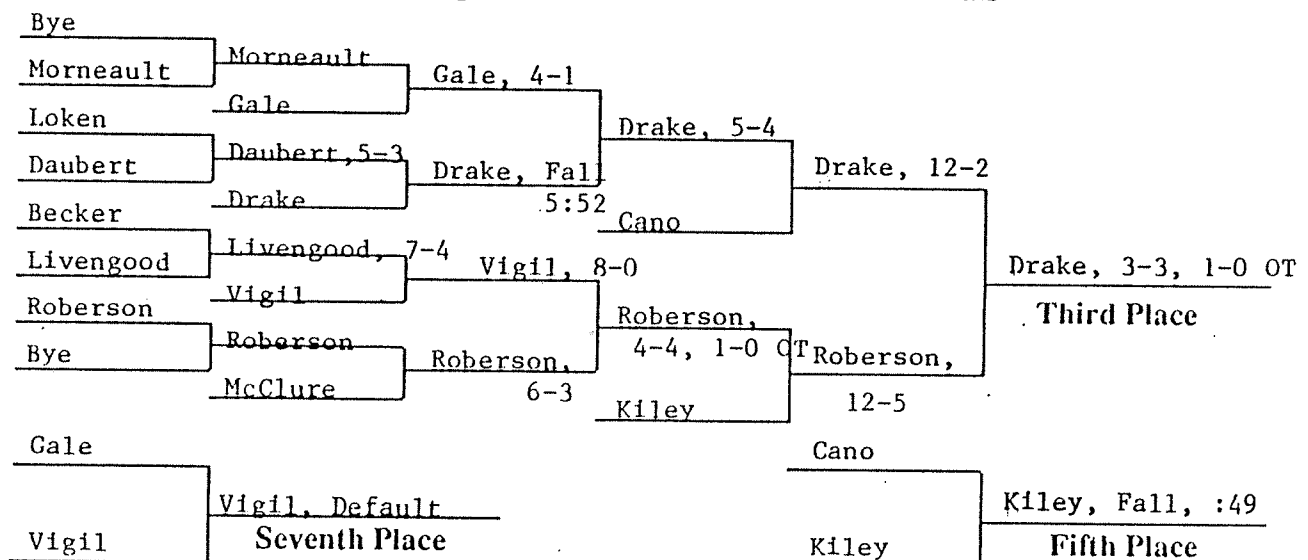

134

Consolation Bracket

1992 NCAA DIVISION II WRESTLING CHAMPIONSHIPS

Opening Round Quarterfinals Semifinals Finals **142**

Consolation Bracket

Second Round Third Round Quarterfinals Semifinals Cons. Finals

1992 NCAA DIVISION II WRESTLING CHAMPIONSHIPS

150

Opening Round

Quarterfinals

Semifinals

Finals

Consolation Bracket

Second Round Third Round Quarterfinals Semifinals Cons. Finals