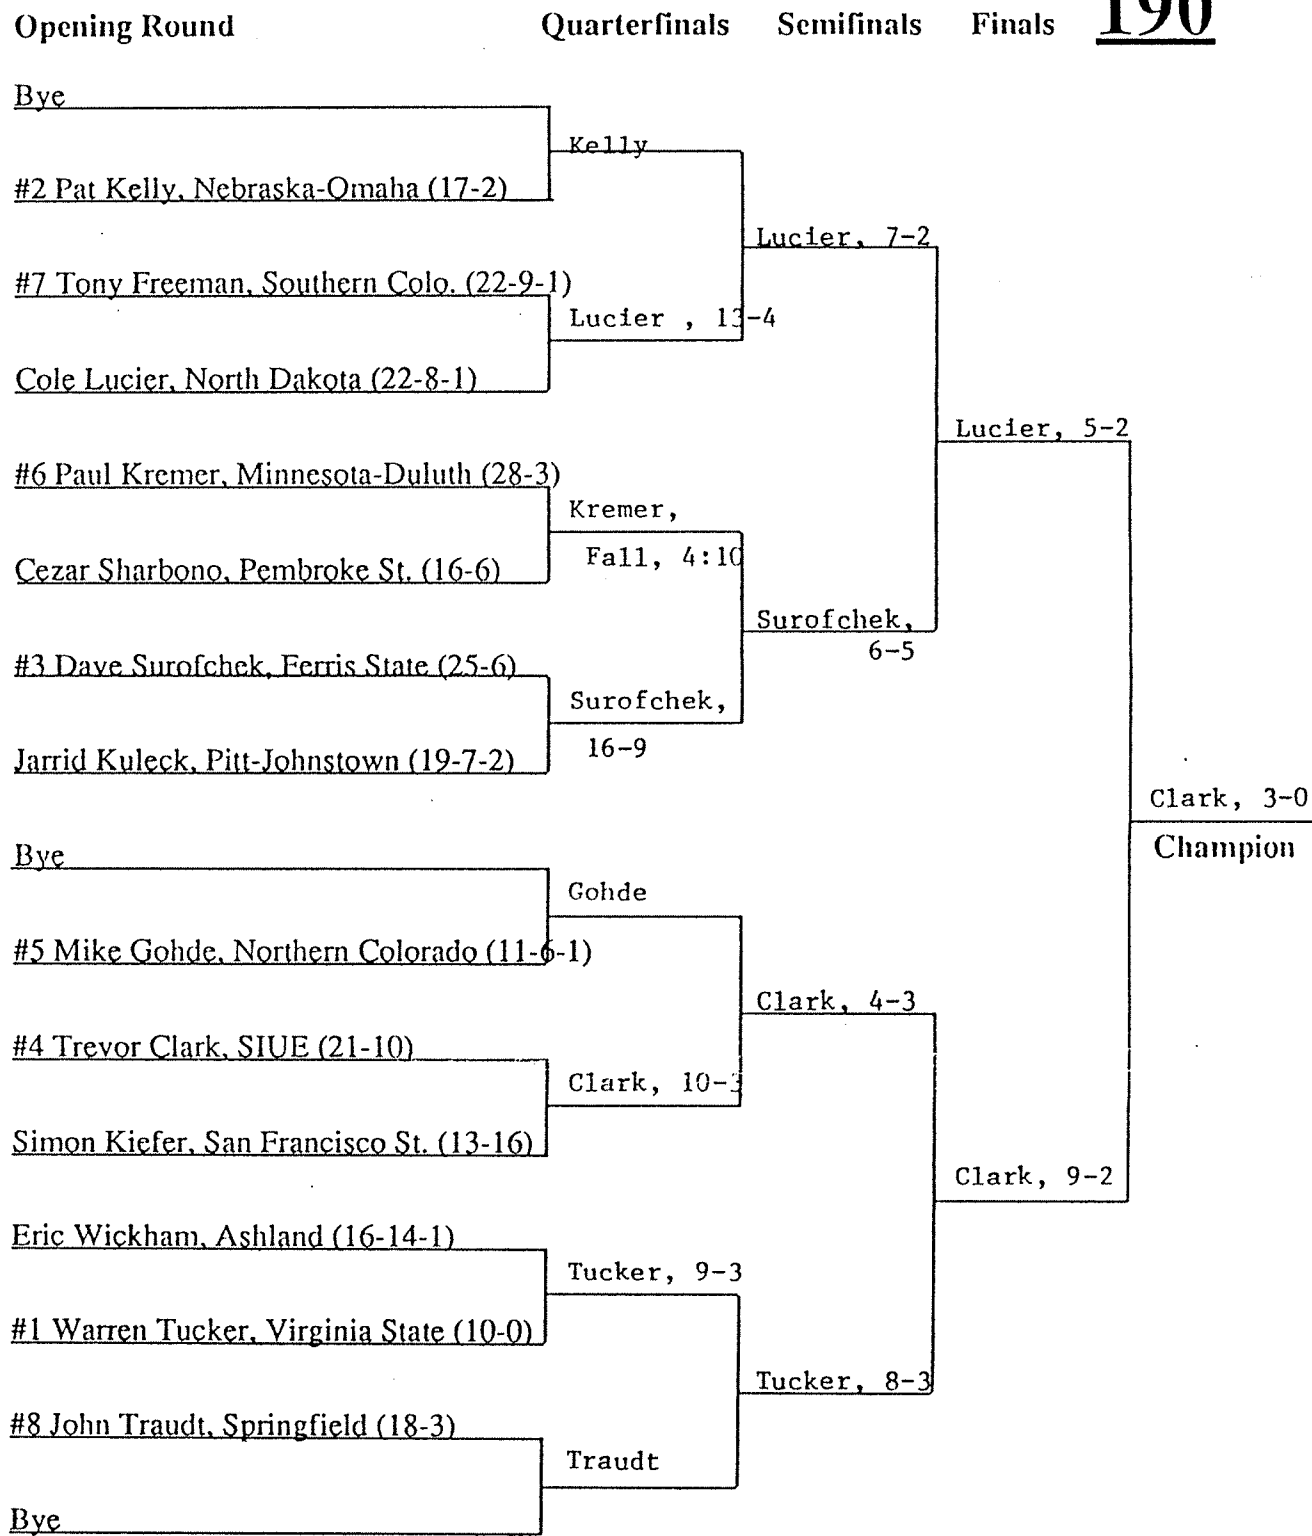

1992 NCAA DIVISION II WRESTLING CHAMPIONSHIPS

190