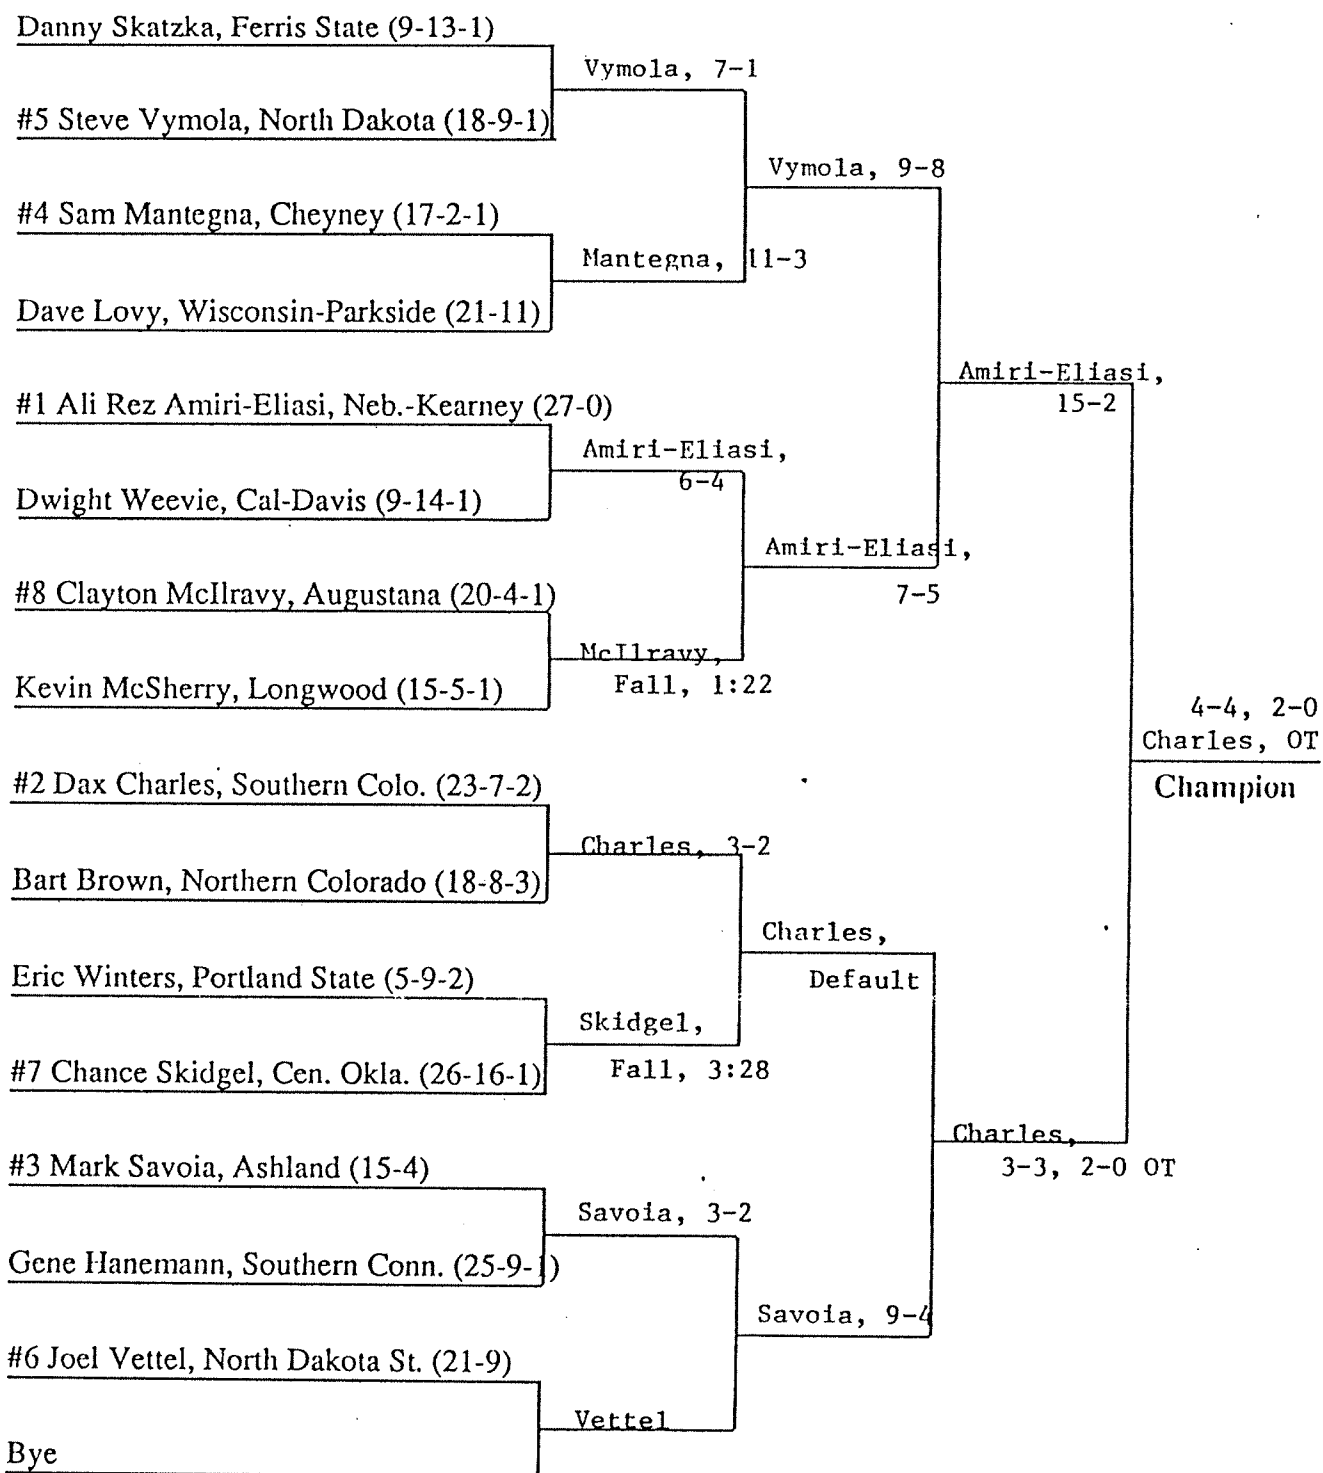

1992 NCAA DIVISION II WRESTLING CHAMPIONSHIPS

Consolation Bracket

1992 NCAA DIVISION II WRESTLING CHAMPIONSHIPS

Opening Round Quarterfinals Semifinals Finals **126**

Consolation Bracket

1992 NCAA DIVISION II WRESTLING CHAMPIONSHIPS

134

Consolation Bracket

1992 NCAA DIVISION II WRESTLING CHAMPIONSHIPS

Opening Round Quarterfinals Semifinals Finals **142**

Consolation Bracket

Second Round Third Round Quarterfinals Semifinals Cons. Finals

1992 NCAA DIVISION II WRESTLING CHAMPIONSHIPS

150

Opening Round

Quarterfinals

Semifinals

Finals

Consolation Bracket

Second Round Third Round Quarterfinals Semifinals Cons. Finals