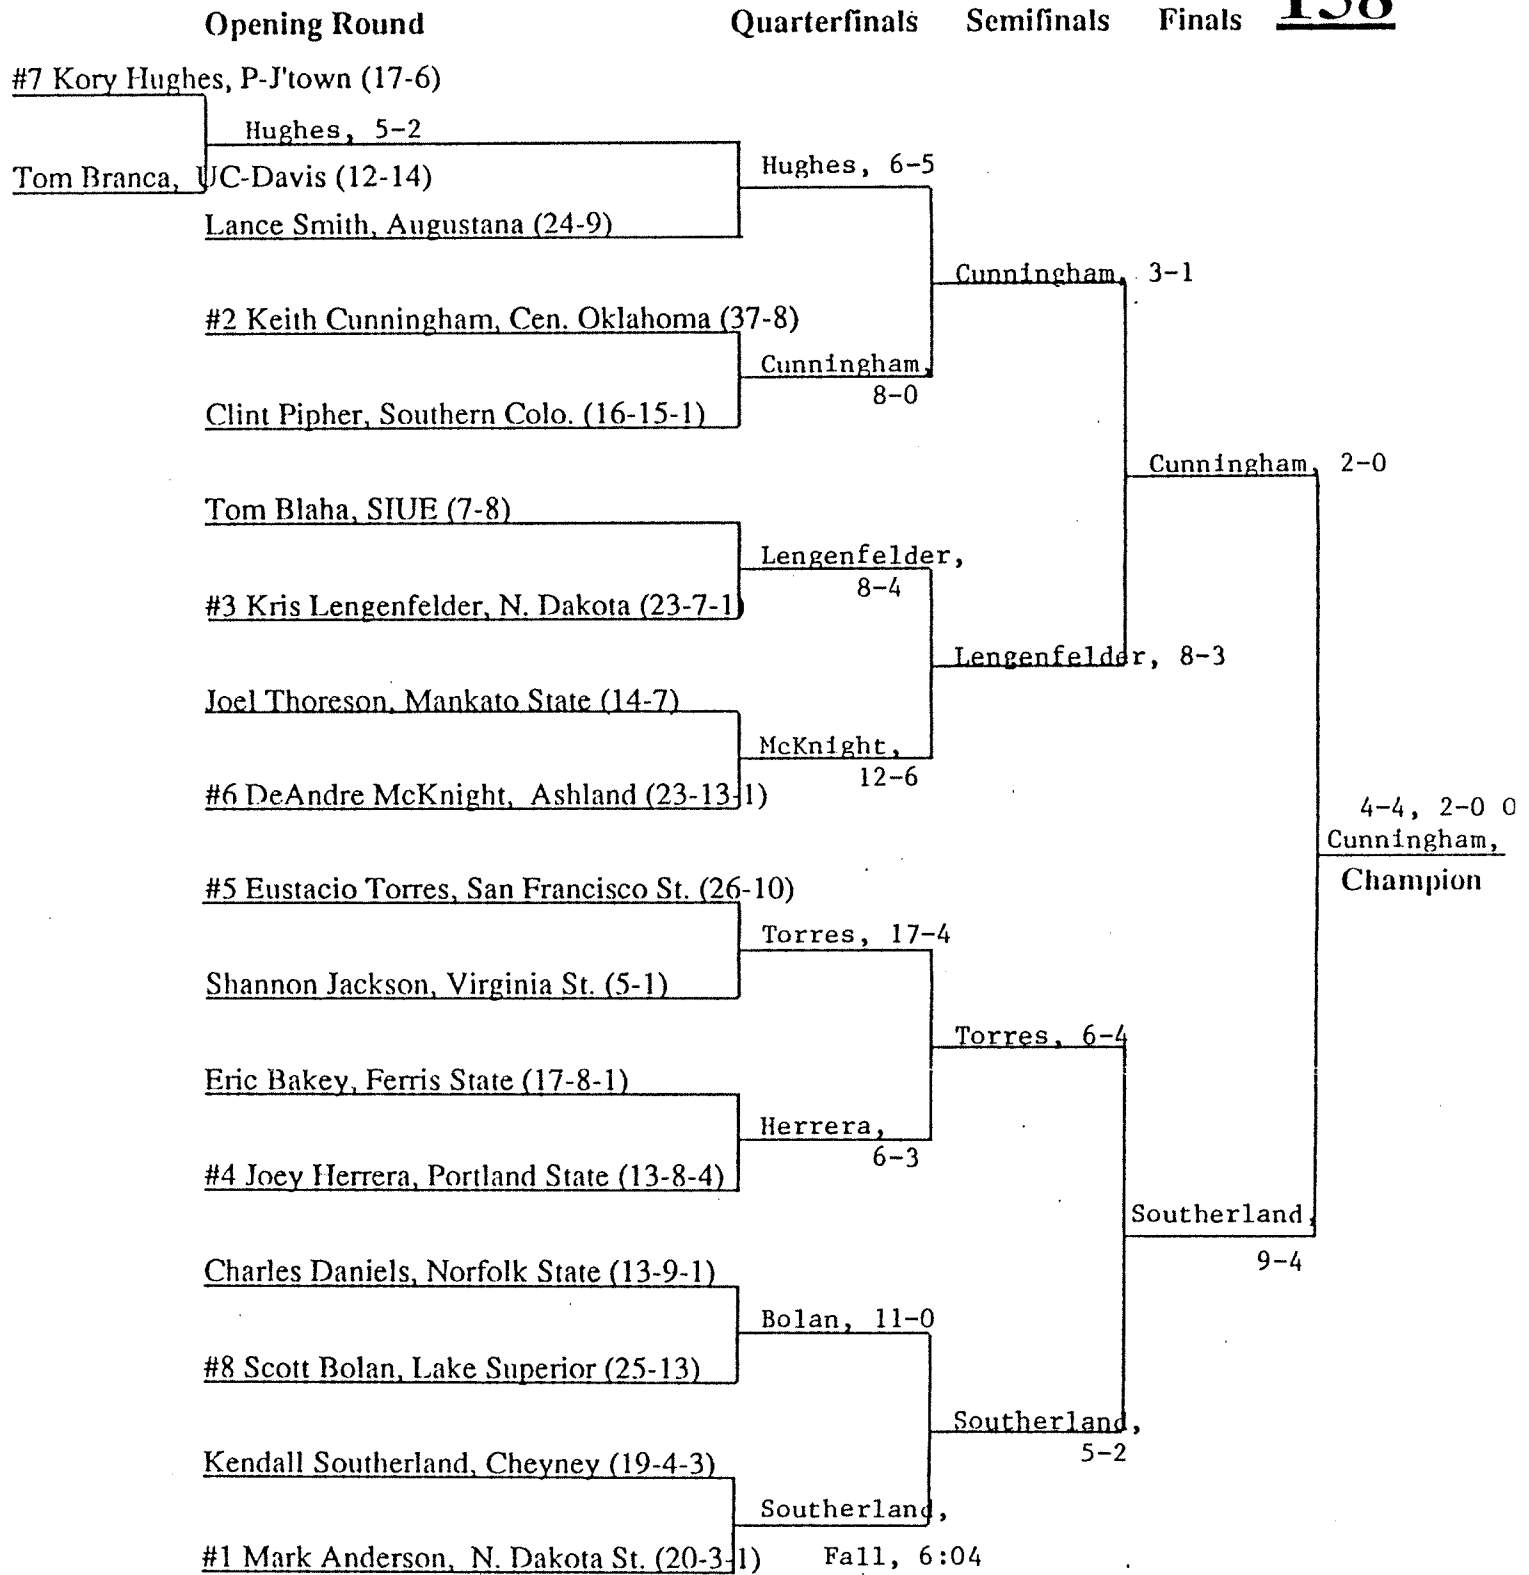

1992 NCAA DIVISION II WRESTLING CHAMPIONSHIPS

158