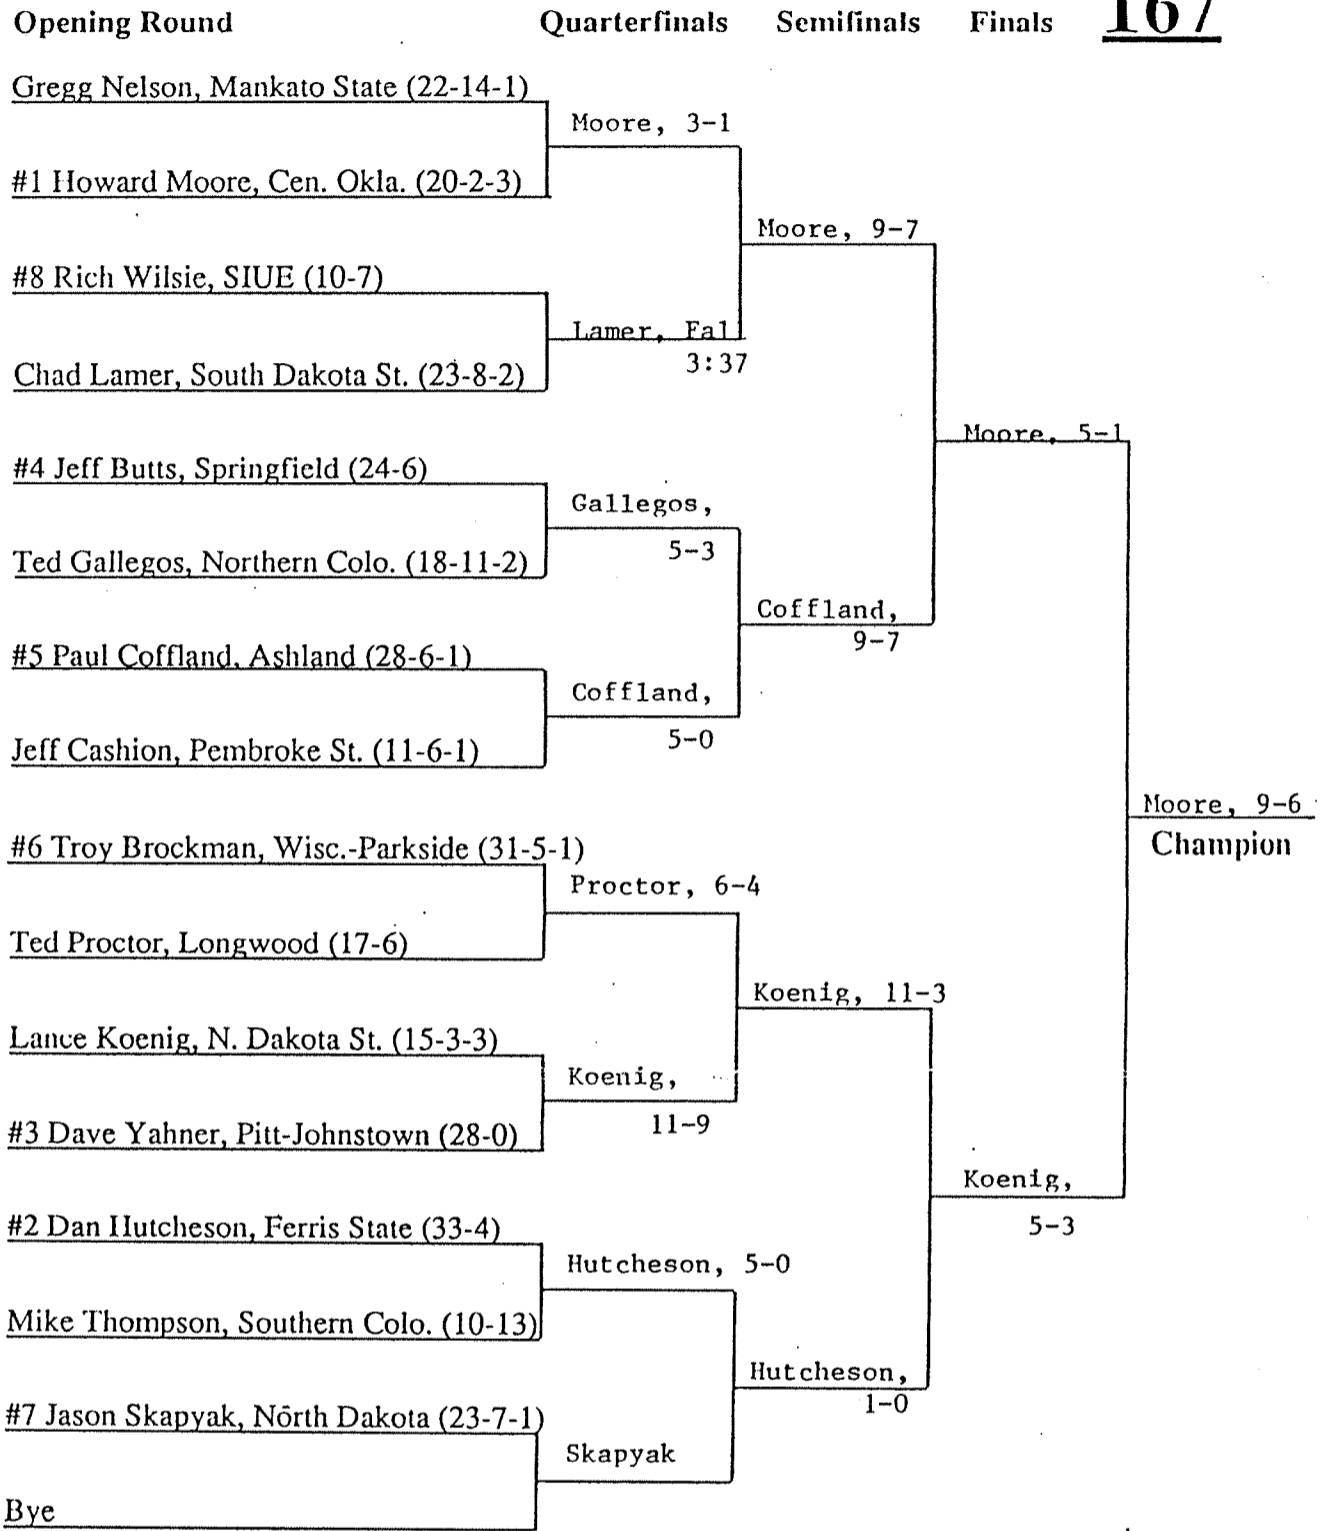

1992 NCAA DIVISION II WRESTLING CHAMPIONSHIPS

167