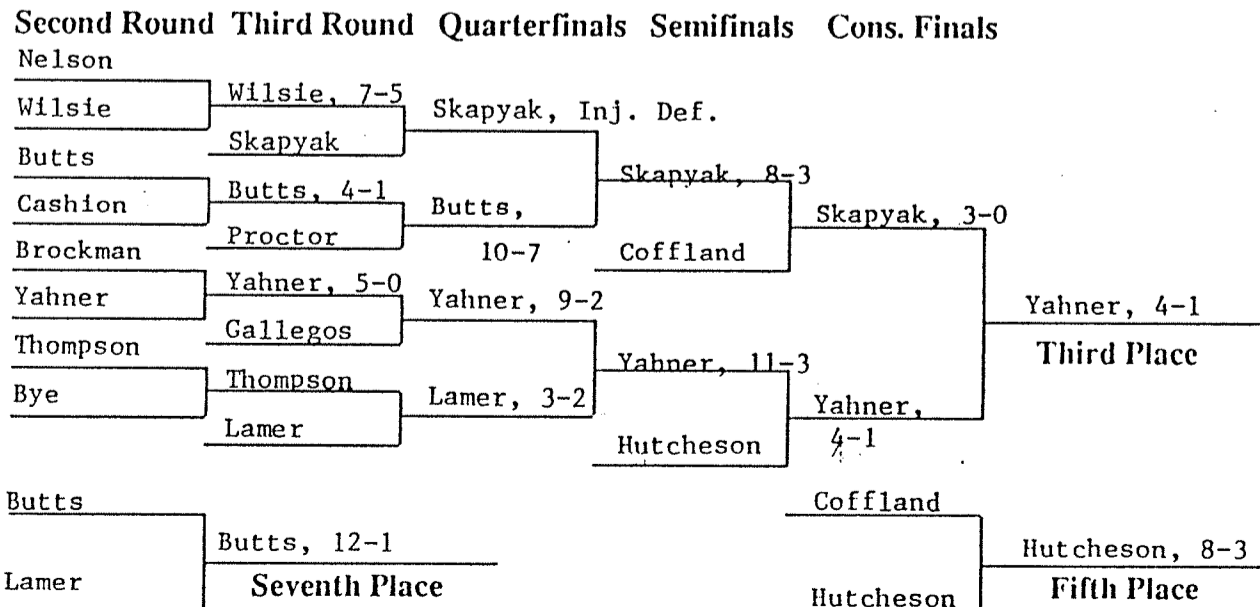

1992 NCAA DIVISION II WRESTLING CHAMPIONSHIPS

158

Consolation Bracket

1992 NCAA DIVISION II WRESTLING CHAMPIONSHIPS

167

Consolation Bracket

1992 NCAA DIVISION II WRESTLING CHAMPIONSHIPS

177

Consolation Bracket

1992 NCAA DIVISION II WRESTLING CHAMPIONSHIPS

190

Consolation Bracket

Second Round Third Round Quarterfinals Semifinals Cons. Finals

1992 NCAA DIVISION II WRESTLING CHAMPIONSHIPS

Opening Round Quarterfinals Semifinals Finals **Hwt.**