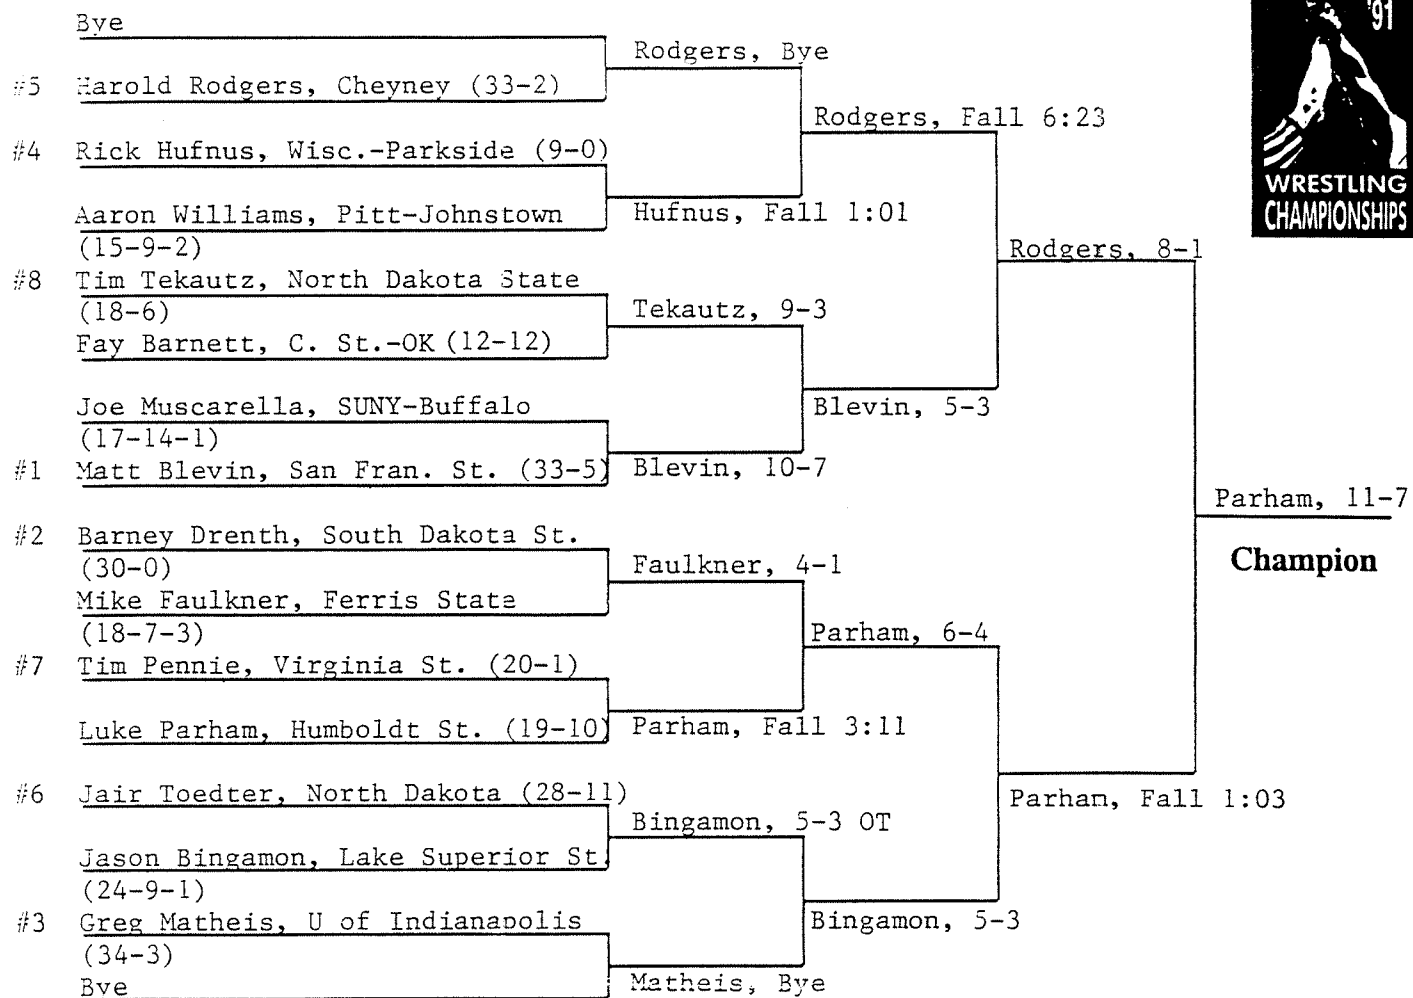

Opening Round Quarterfinals Semifinals Finals

Consolation Wrestlebacks

190 POUNDS

1991 NCAA DIVISION II WRESTLING CHAMPIONSHIPS

Opening Round Quarterfinals Semifinals Finals

Consolation Wrestlebacks

HEAVYWEIGHT