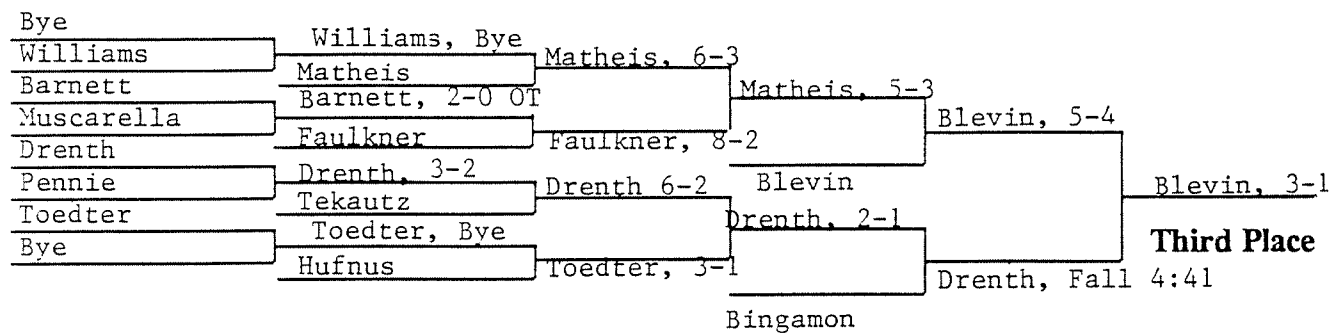

Opening Round Quarterfinals Semifinals Finals

Consolation Wrestlebacks

190 POUNDS

1991 NCAA DIVISION II WRESTLING CHAMPIONSHIPS

Opening Round Quarterfinals Semifinals Finals

Consolation Wrestlebacks

HEAVYWEIGHT