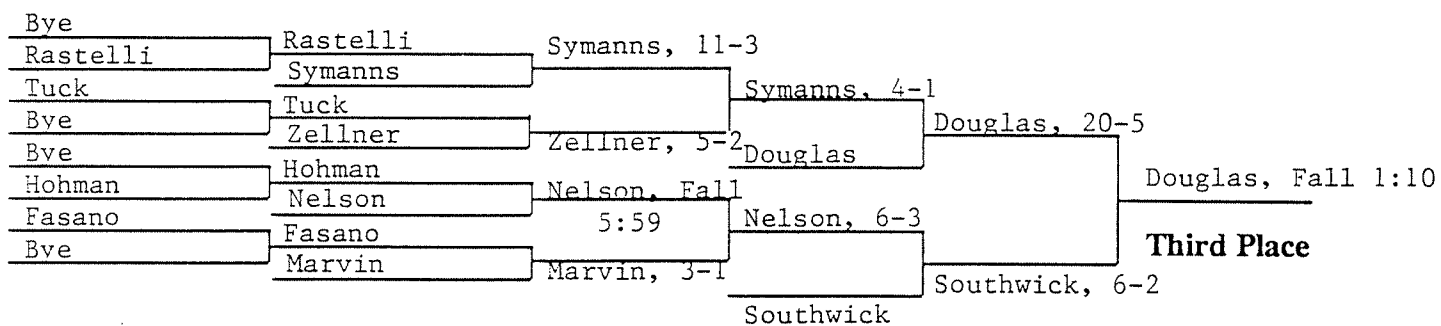

1991 NCAA DIVISION II WRESTLING CHAMPIONSHIPS

Opening Round Quarterfinals Semifinals Finals

Consolation Wrestlebacks

118 POUNDS

1991 NCAA DIVISION II WRESTLING CHAMPIONSHIPS

Opening Round Quarterfinals Semifinals Finals