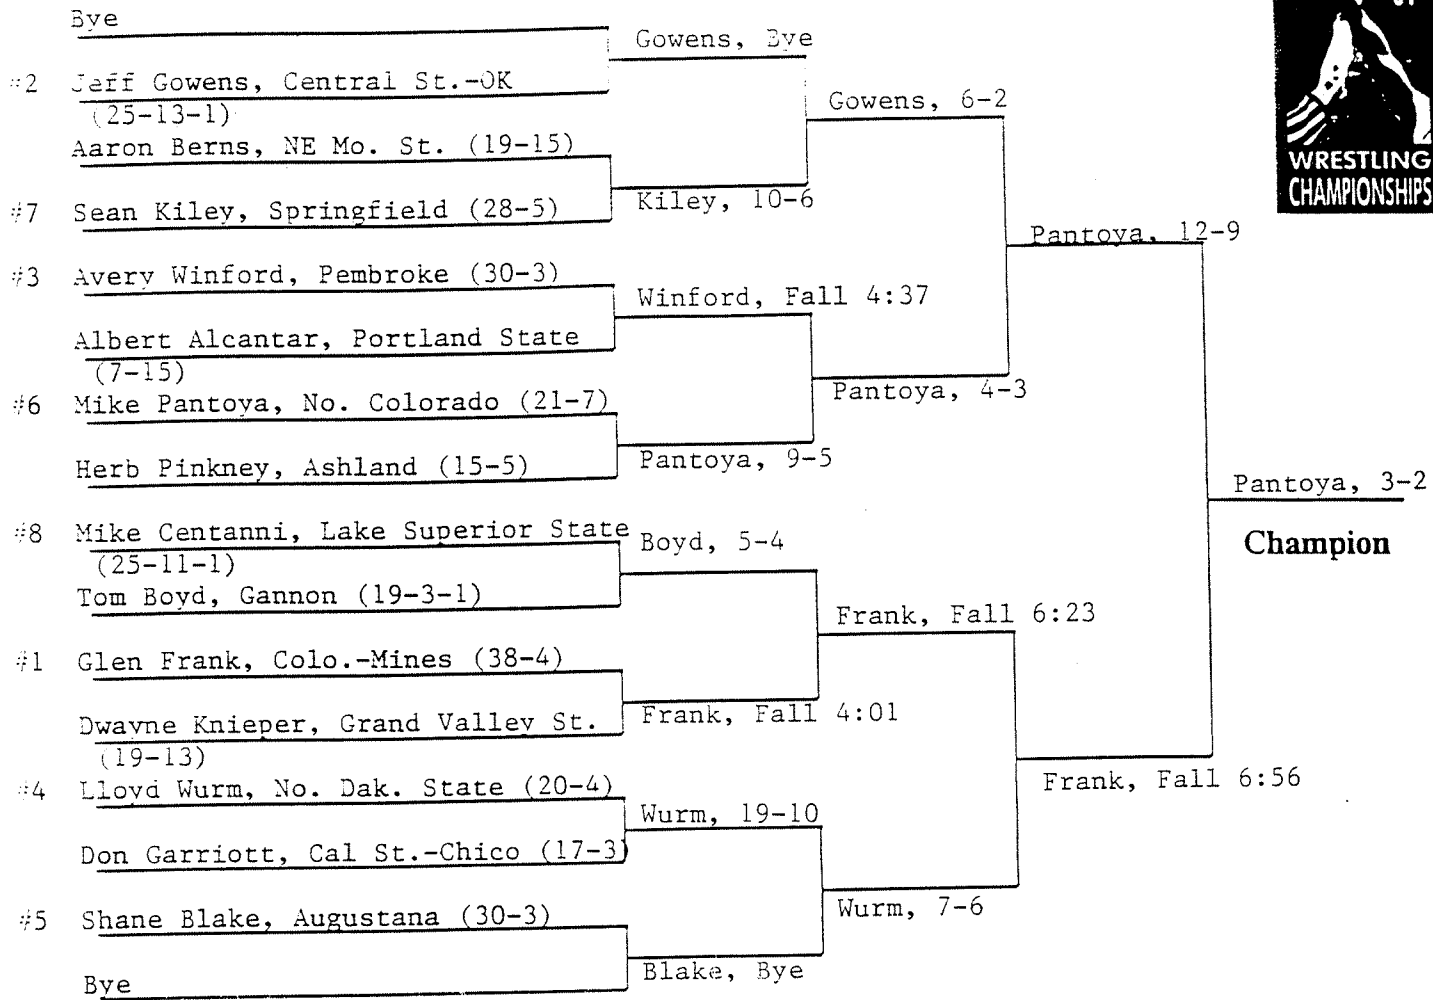

1991 NCAA DIVISION II WRESTLING CHAMPIONSHIPS

Opening Round   Quarterfinals   Semifinals   Finals