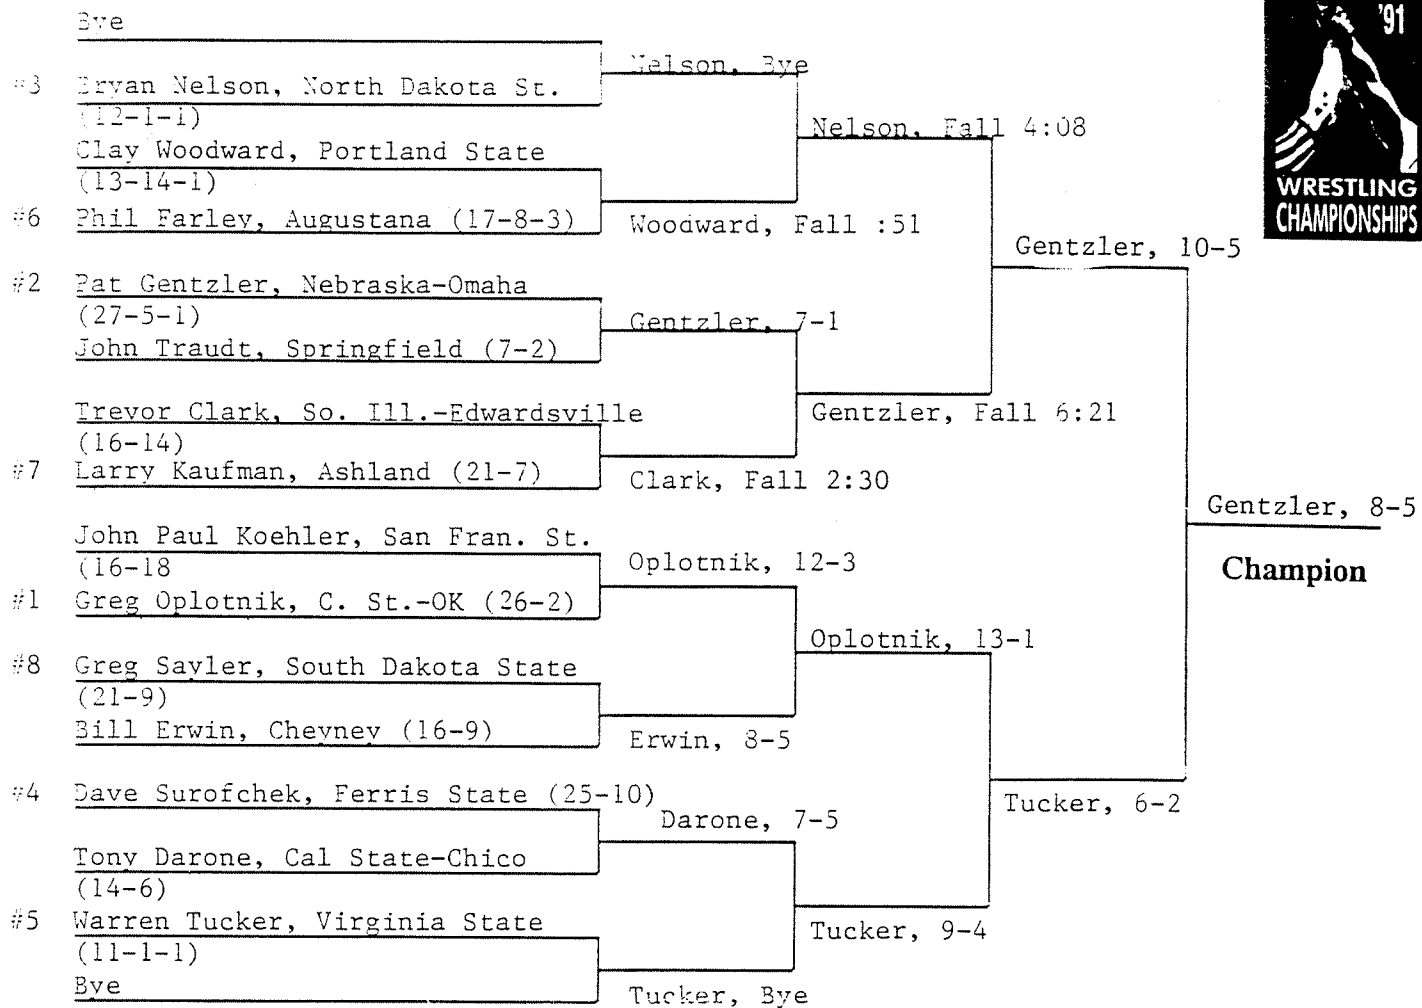

1991 NCAA DIVISION II WRESTLING CHAMPIONSHIPS

Opening Round   Quarterfinals   Semifinals   Finals