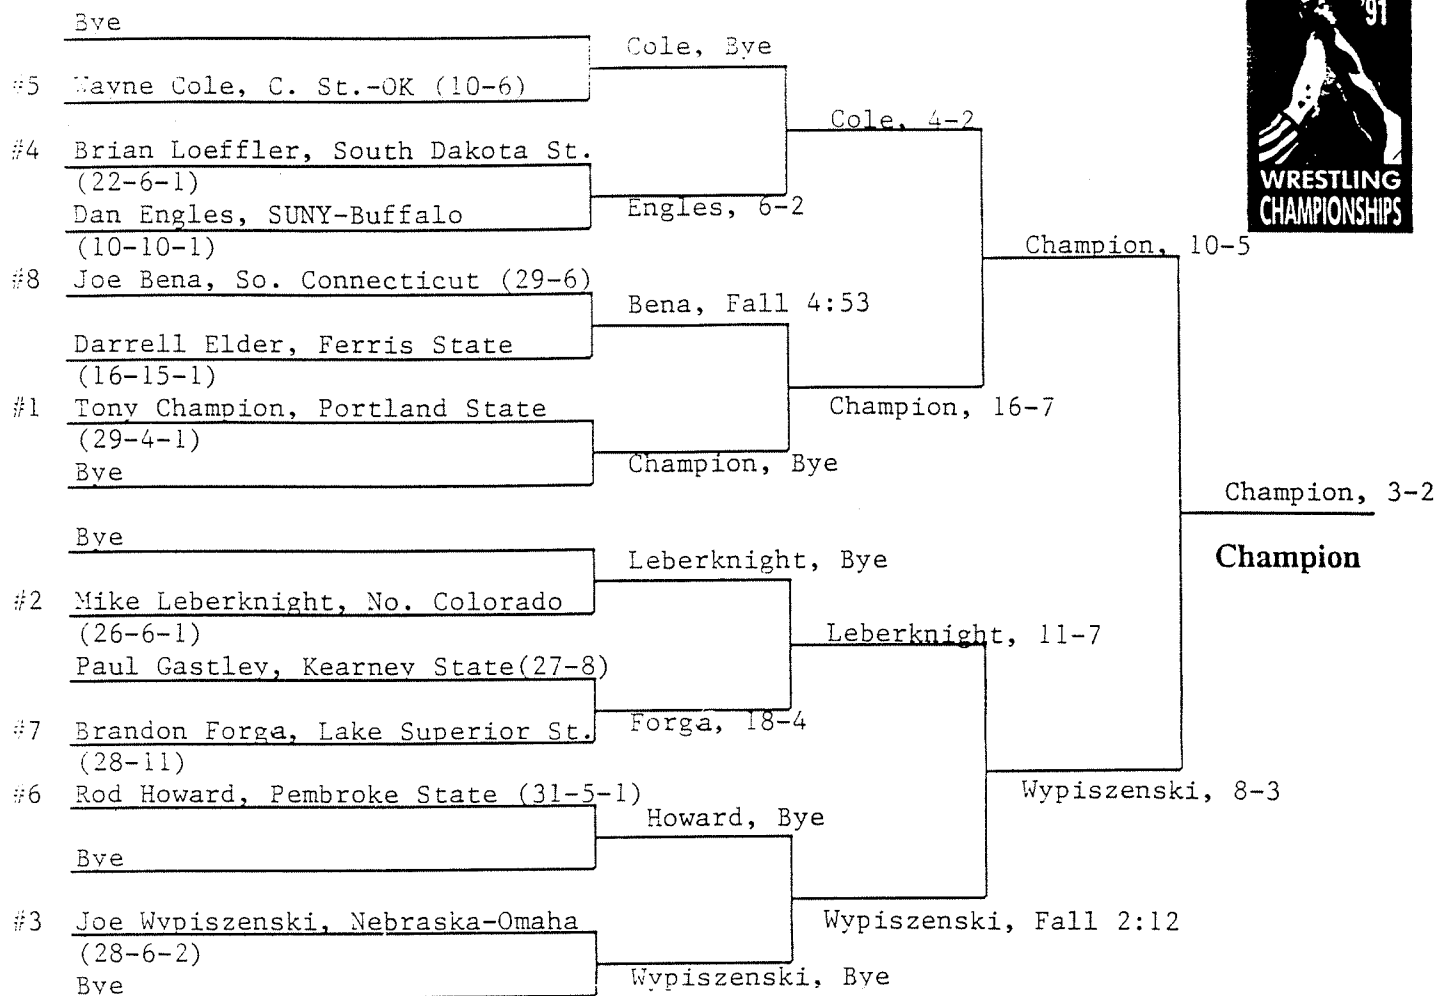

1991 NCAA DIVISION II WRESTLING CHAMPIONSHIPS

Opening Round   Quarterfinals   Semifinals   Finals