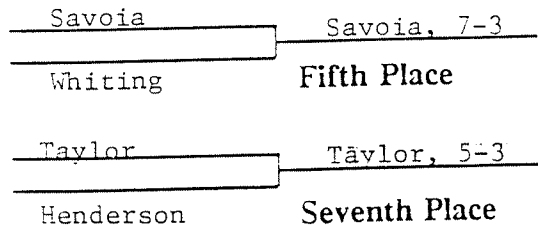

Opening Round Quarterfinals Semifinals Finals

Consolation Wrestlebacks

142 POUNDS

1991 NCAA DIVISION II WRESTLING CHAMPIONSHIPS

Opening Round Quarterfinals Semifinals Finals

Consolation Wrestlebacks

150 POUNDS