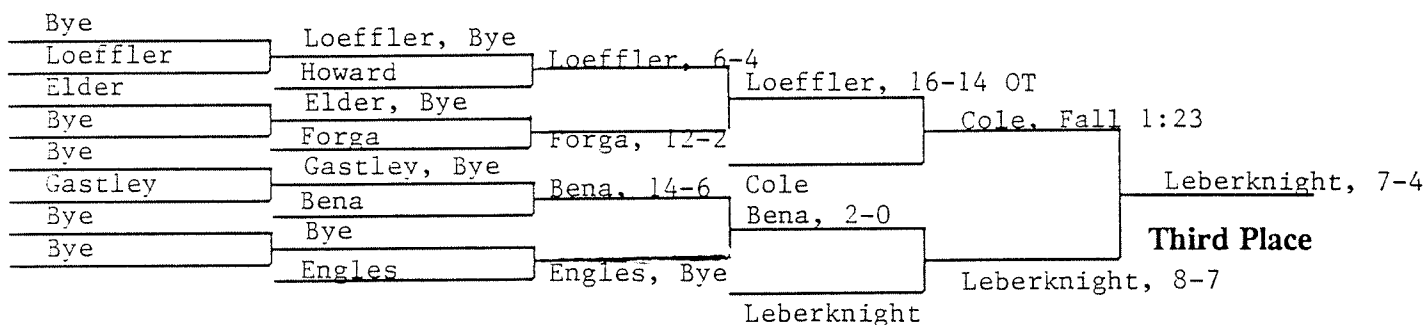

Consolation Wrestlebacks

167 POUNDS

1991 NCAA DIVISION II WRESTLING CHAMPIONSHIPS

Opening Round Quarterfinals Semifinals Finals

Consolation Wrestlebacks

177 POUNDS

1991 NCAA DIVISION II WRESTLING CHAMPIONSHIPS