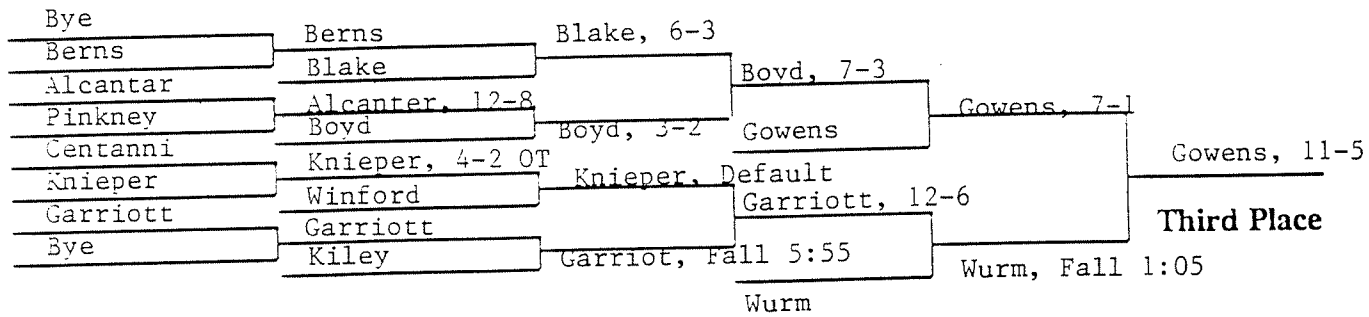

Consolation Wrestlebacks

126 POUNDS

1991 NCAA DIVISION II WRESTLING CHAMPIONSHIPS

Opening Round Quarterfinals Semifinals Finals

Consolation Wrestlebacks

NCAA Action!

134 POUNDS

1991 NCAA DIVISION II WRESTLING CHAMPIONSHIPS