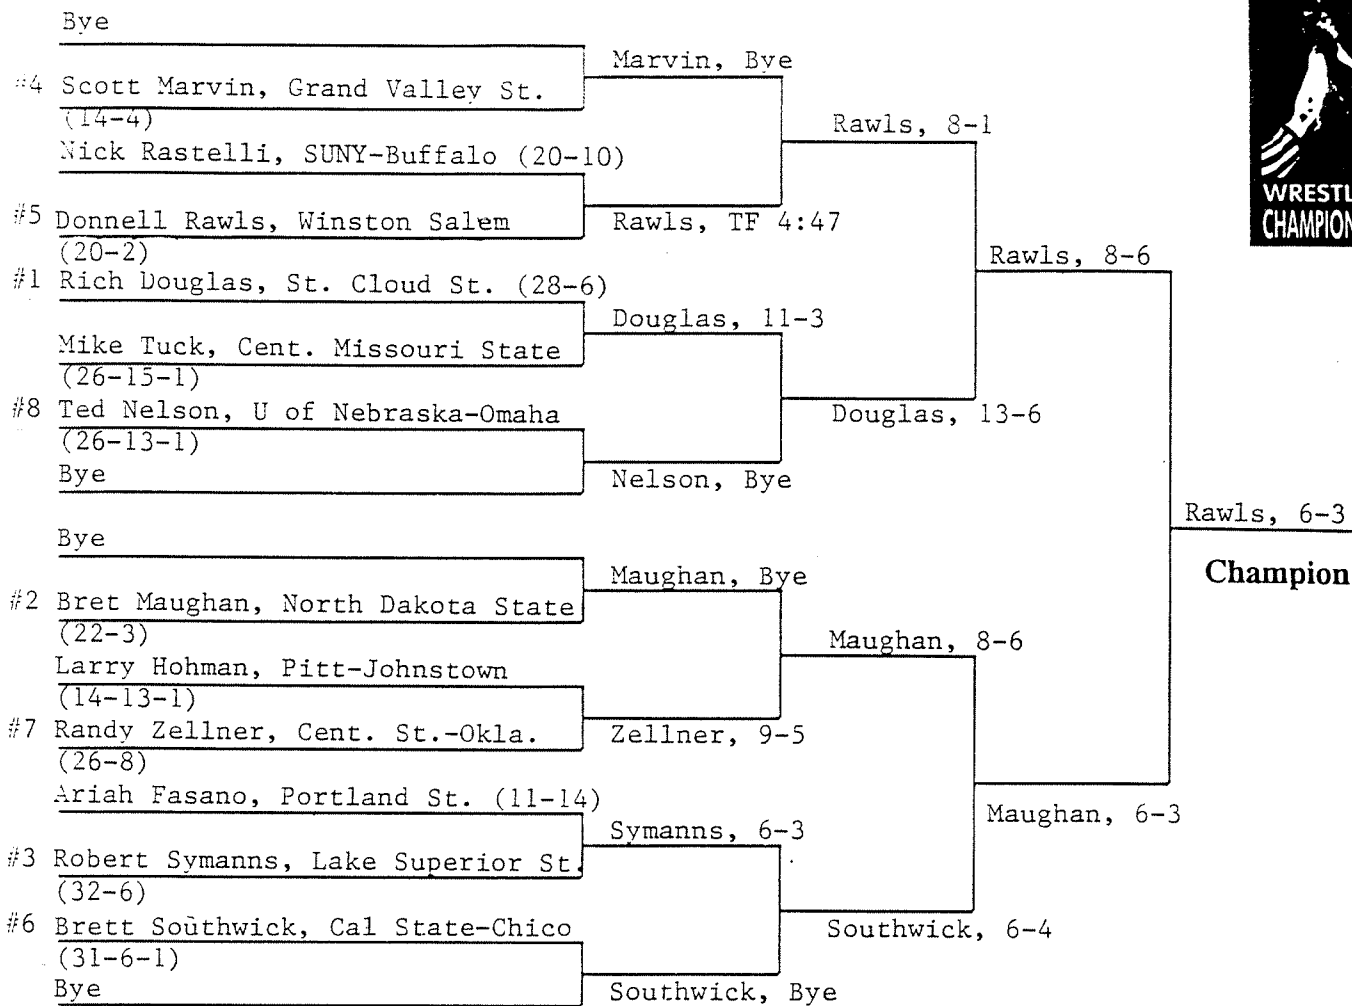

1991 NCAA DIVISION II WRESTLING CHAMPIONSHIPS

Opening Round Quarterfinals Semifinals Finals

Consolation Wrestlebacks

118 POUNDS

1991 NCAA DIVISION II WRESTLING CHAMPIONSHIPS

Opening Round Quarterfinals Semifinals Finals

Consolation Wrestlebacks

126 POUNDS

1991 NCAA DIVISION II WRESTLING CHAMPIONSHIPS

Opening Round Quarterfinals Semifinals Finals

Consolation Wrestlebacks

NCAA Action!

134 POUNDS

1991 NCAA DIVISION II WRESTLING CHAMPIONSHIPS