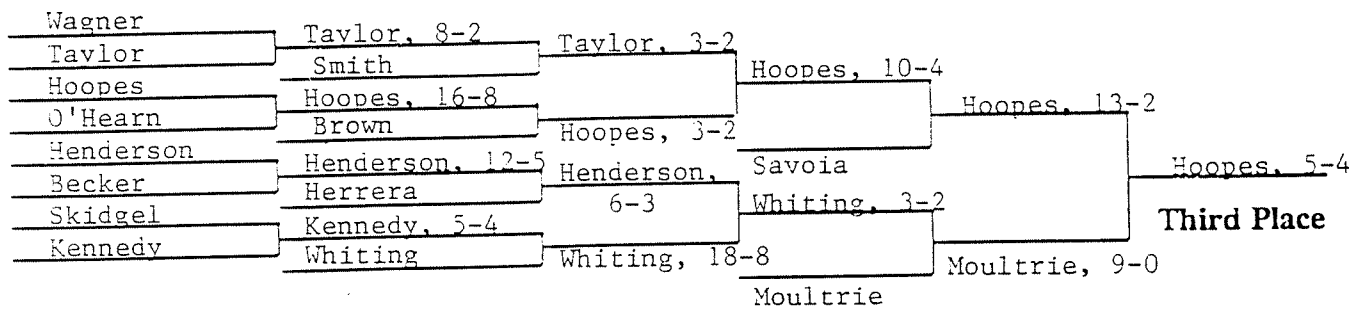

Opening Round Quarterfinals Semifinals Finals

Consolation Wrestlebacks

142 POUNDS

1991 NCAA DIVISION II WRESTLING CHAMPIONSHIPS

Opening Round Quarterfinals Semifinals Finals

Consolation Wrestlebacks

150 POUNDS