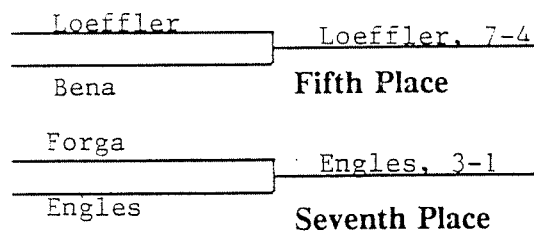

Consolation Wrestlebacks

167 POUNDS

1991 NCAA DIVISION II WRESTLING CHAMPIONSHIPS

Opening Round Quarterfinals Semifinals Finals

Consolation Wrestlebacks

177 POUNDS

1991 NCAA DIVISION II WRESTLING CHAMPIONSHIPS