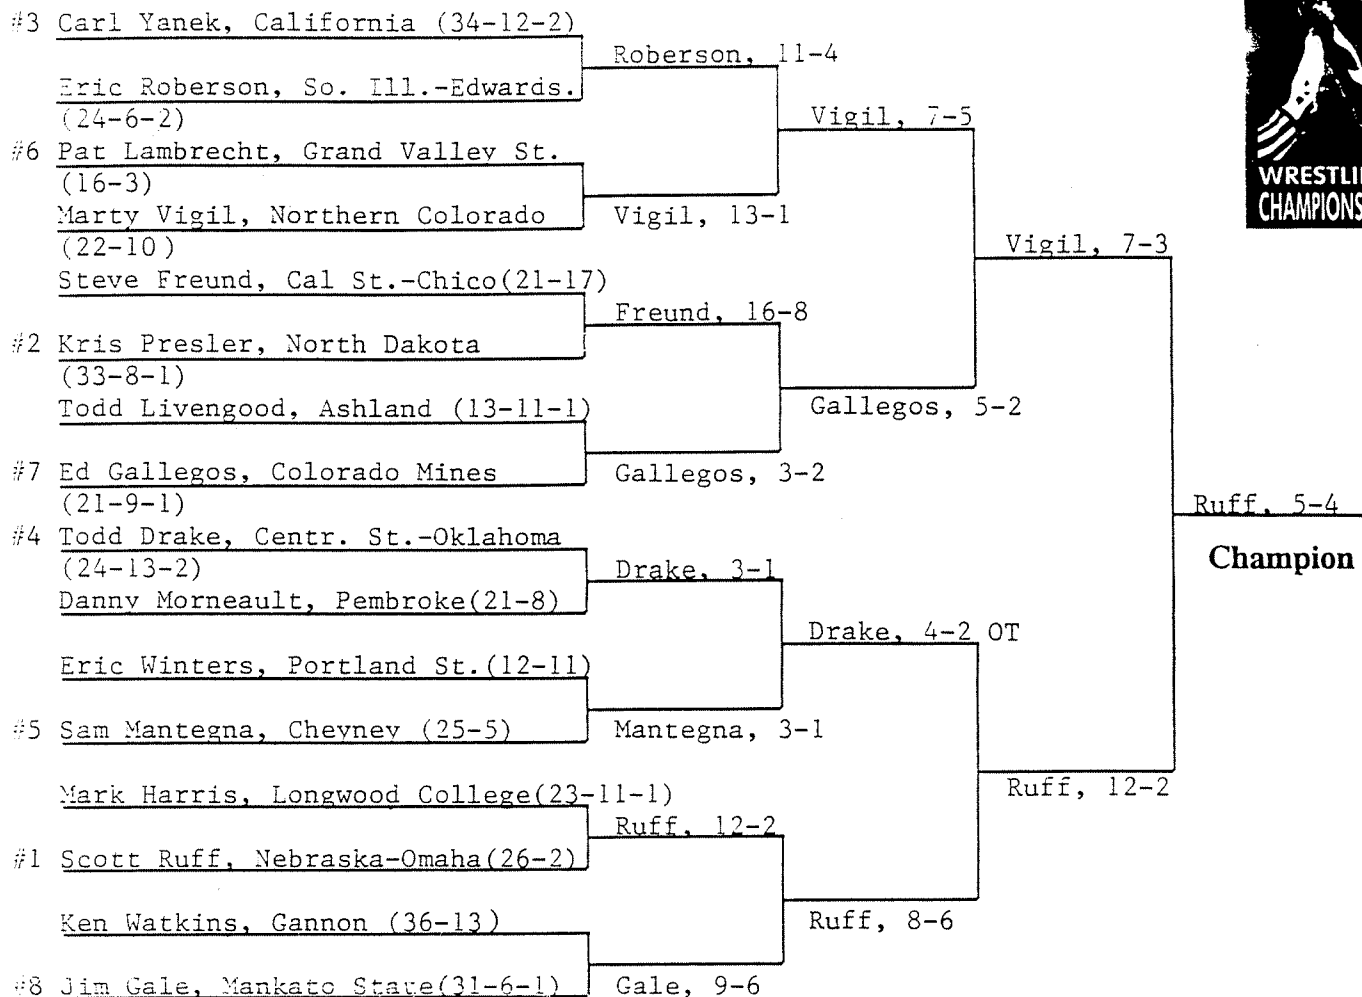

1991 NCAA DIVISION II WRESTLING CHAMPIONSHIPS

Opening Round   Quarterfinals   Semifinals   Finals