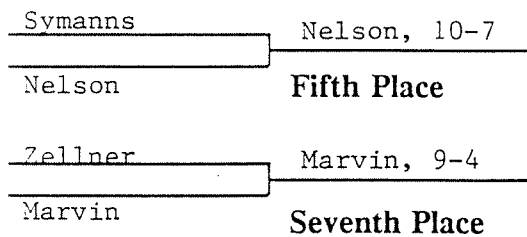

1991 NCAA DIVISION II WRESTLING CHAMPIONSHIPS

Opening Round Quarterfinals Semifinals Finals

Consolation Wrestlebacks

118 POUNDS

1991 NCAA DIVISION II WRESTLING CHAMPIONSHIPS

Opening Round Quarterfinals Semifinals Finals