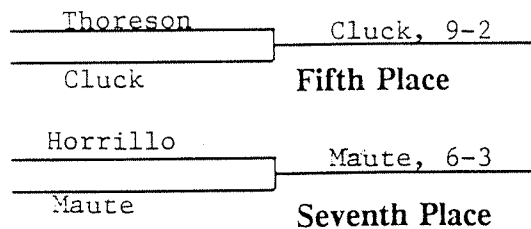

Consolation Wrestlebacks

NCAA Action!

158 POUNDS