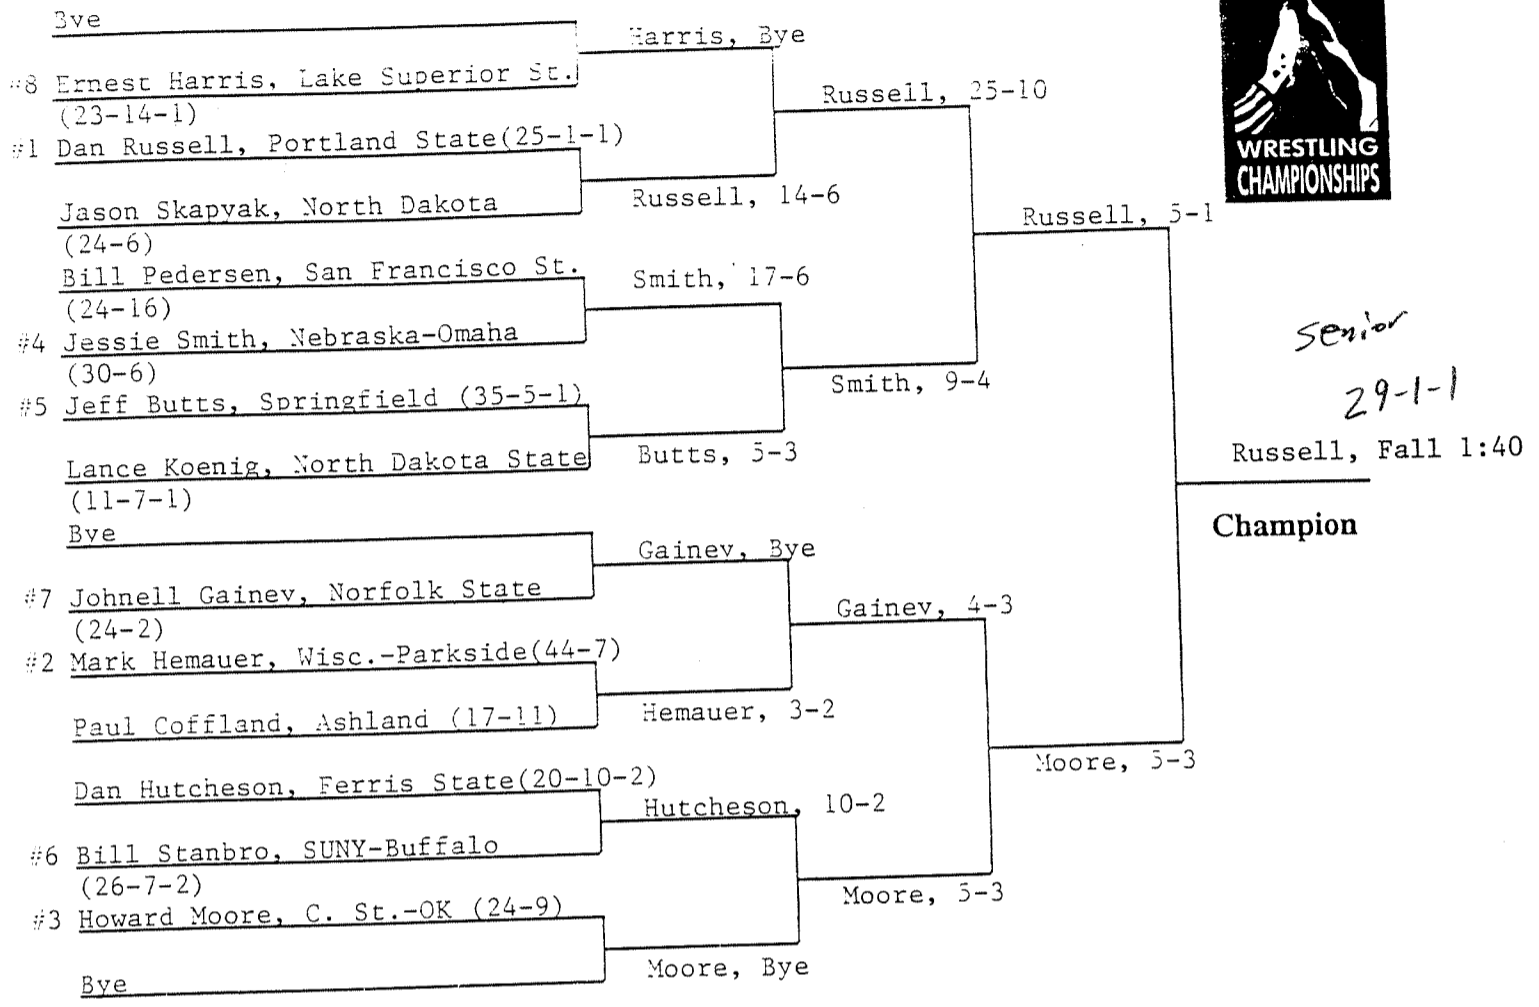

1991 NCAA DIVISION II WRESTLING CHAMPIONSHIPS

Opening Round Quarterfinals Semifinals Finals

Consolation Wrestlebacks

NCAA Action!

158 POUNDS

1991 NCAA DIVISION II WRESTLING CHAMPIONSHIPS

Opening Round Quarterfinals Semifinals Finals