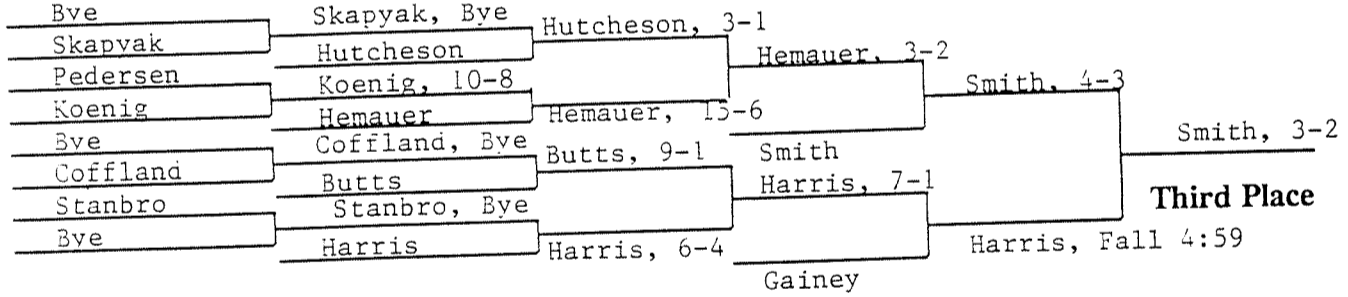

Consolation Wrestlebacks