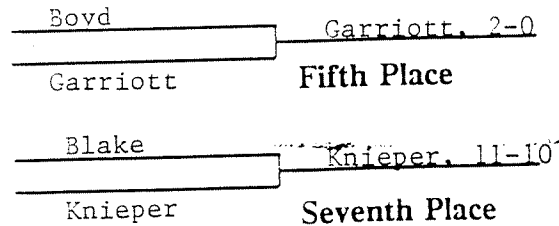

Consolation Wrestlebacks

126 POUNDS

1991 NCAA DIVISION II WRESTLING CHAMPIONSHIPS

Opening Round Quarterfinals Semifinals Finals

Consolation Wrestlebacks

NCAA Action!

134 POUNDS

1991 NCAA DIVISION II WRESTLING CHAMPIONSHIPS