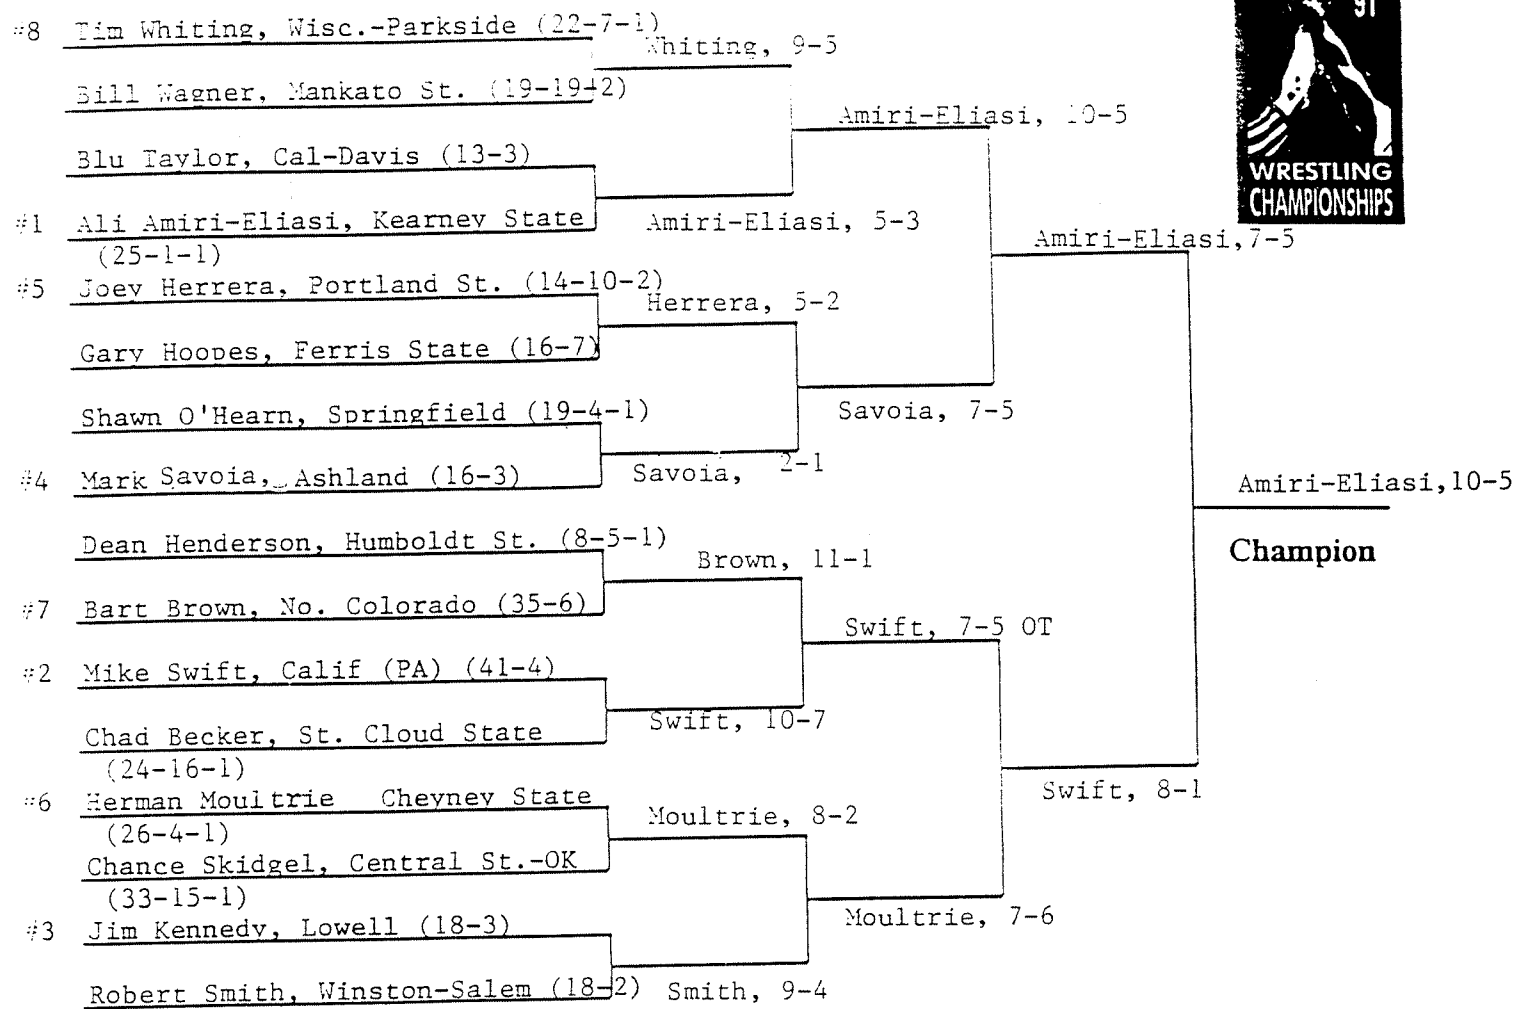

Opening Round Quarterfinals Semifinals Finals

Consolation Wrestlebacks

142 POUNDS

1991 NCAA DIVISION II WRESTLING CHAMPIONSHIPS

Opening Round Quarterfinals Semifinals Finals

Consolation Wrestlebacks

150 POUNDS