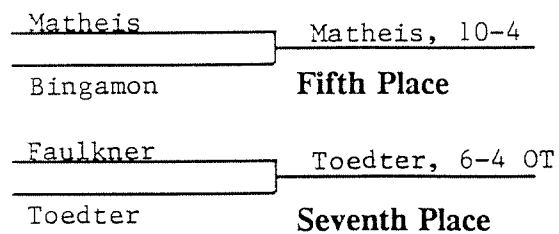

Opening Round Quarterfinals Semifinals Finals

Consolation Wrestlebacks

190 POUNDS

1991 NCAA DIVISION II WRESTLING CHAMPIONSHIPS

Opening Round Quarterfinals Semifinals Finals

Consolation Wrestlebacks

HEAVYWEIGHT