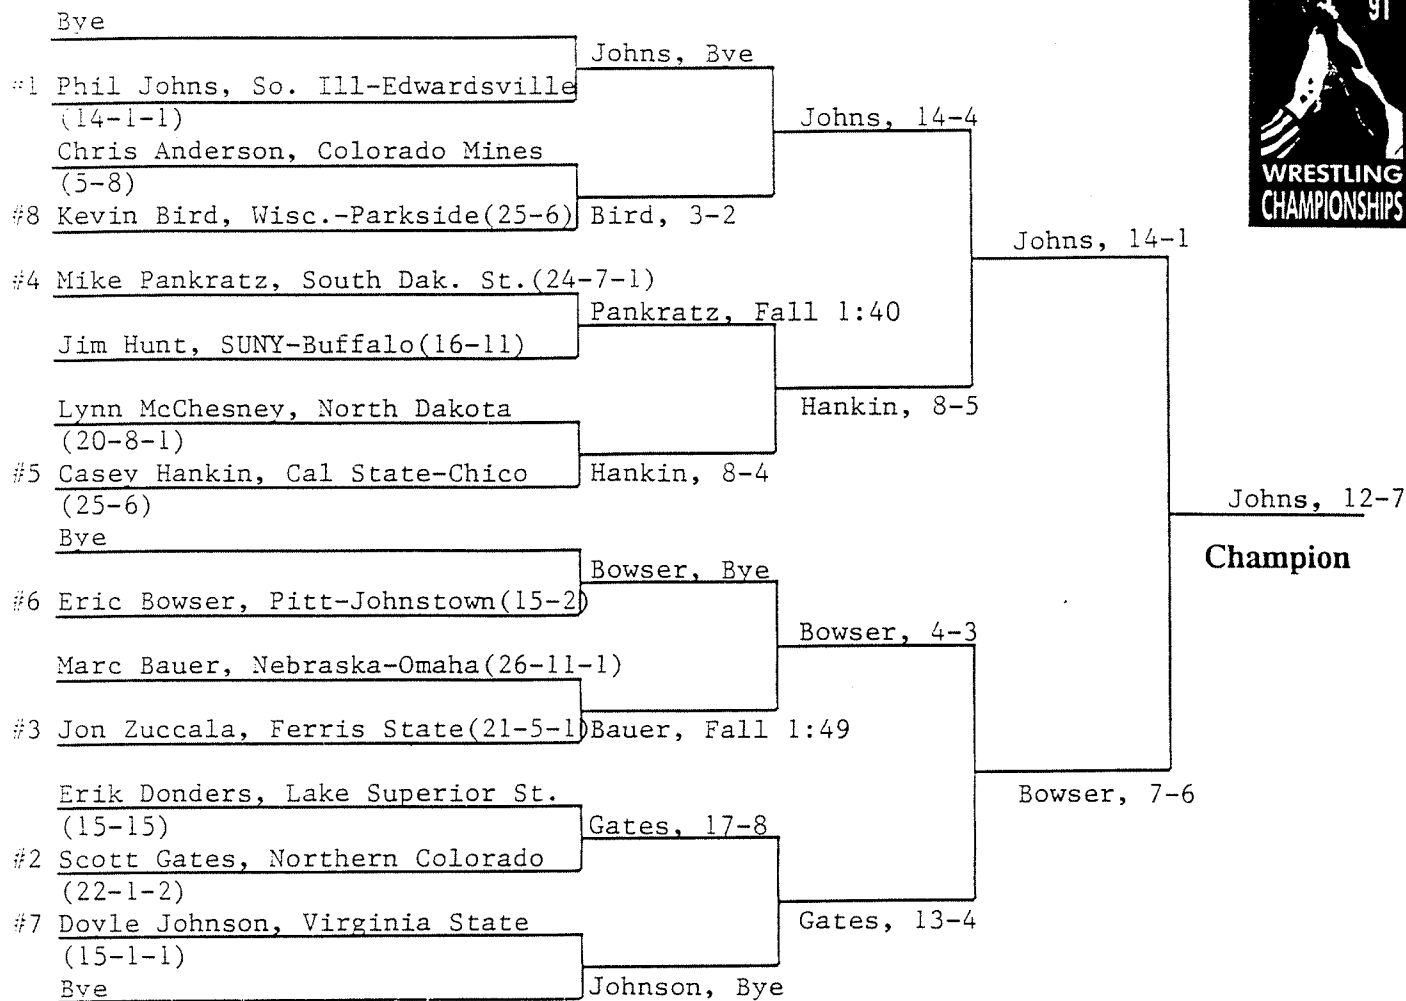

1991 NCAA DIVISION II WRESTLING CHAMPIONSHIPS

Opening Round Quarterfinals Semifinals Finals

Consolation Wrestlebacks

118 POUNDS

1991 NCAA DIVISION II WRESTLING CHAMPIONSHIPS

Opening Round Quarterfinals Semifinals Finals