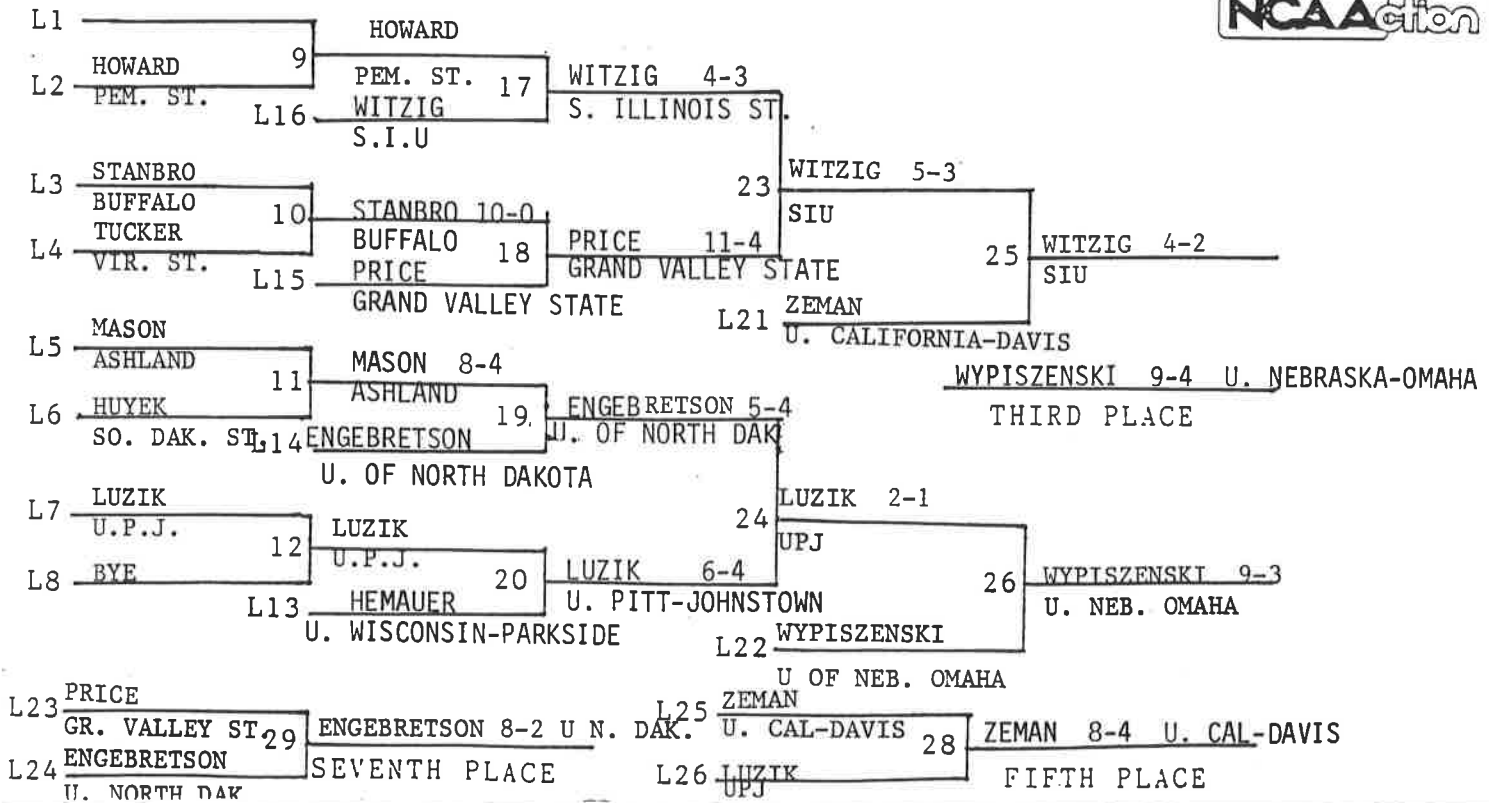

CALIFORNIA UNIVERSITY OF PA.