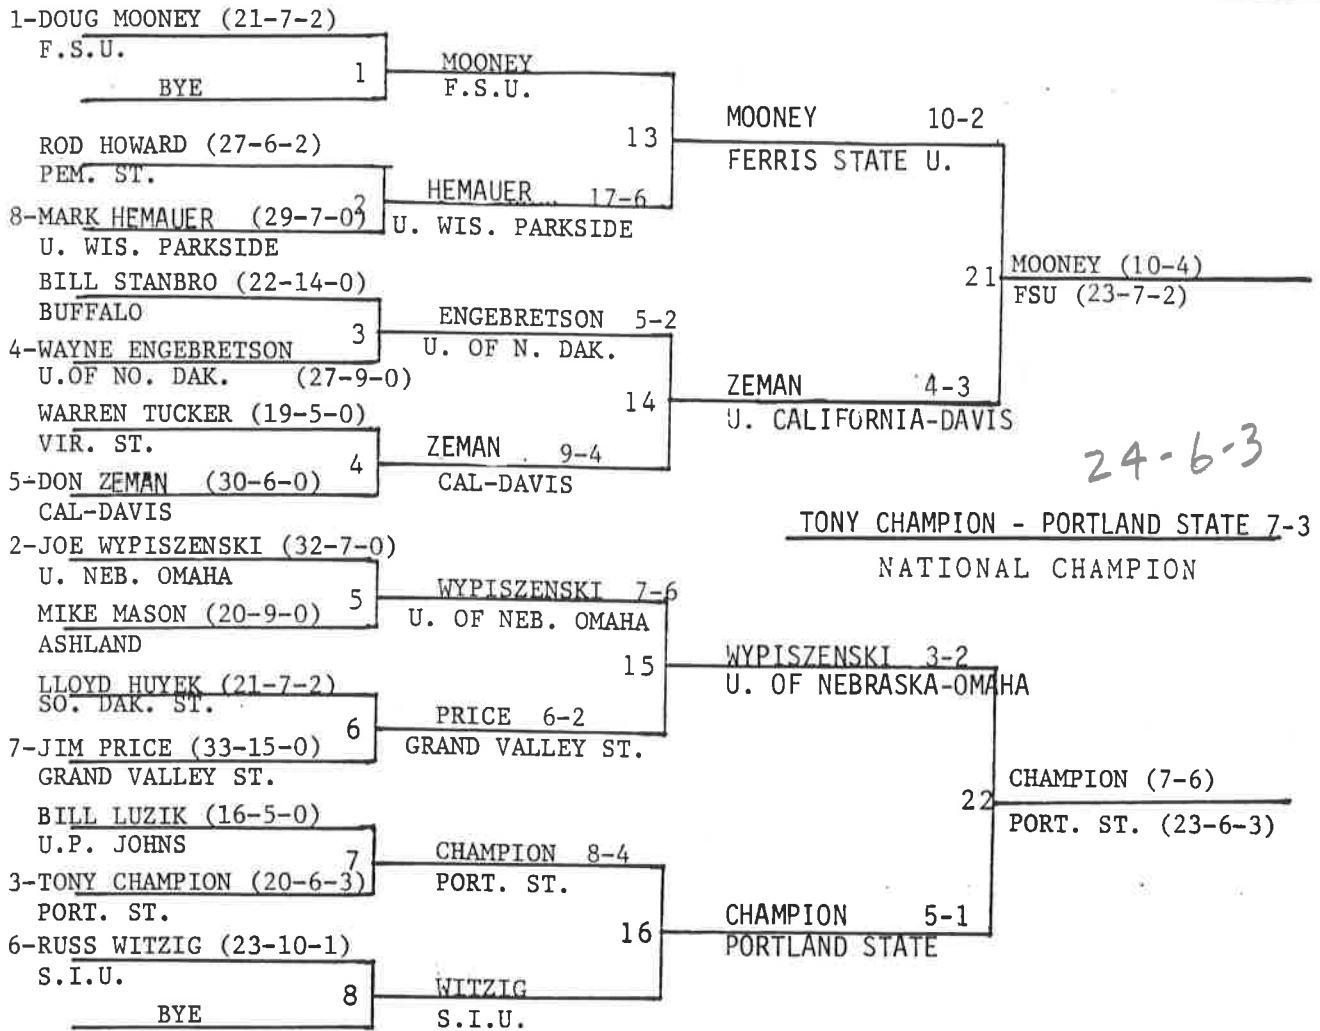

CALIFORNIA UNIVERSITY OF PA.