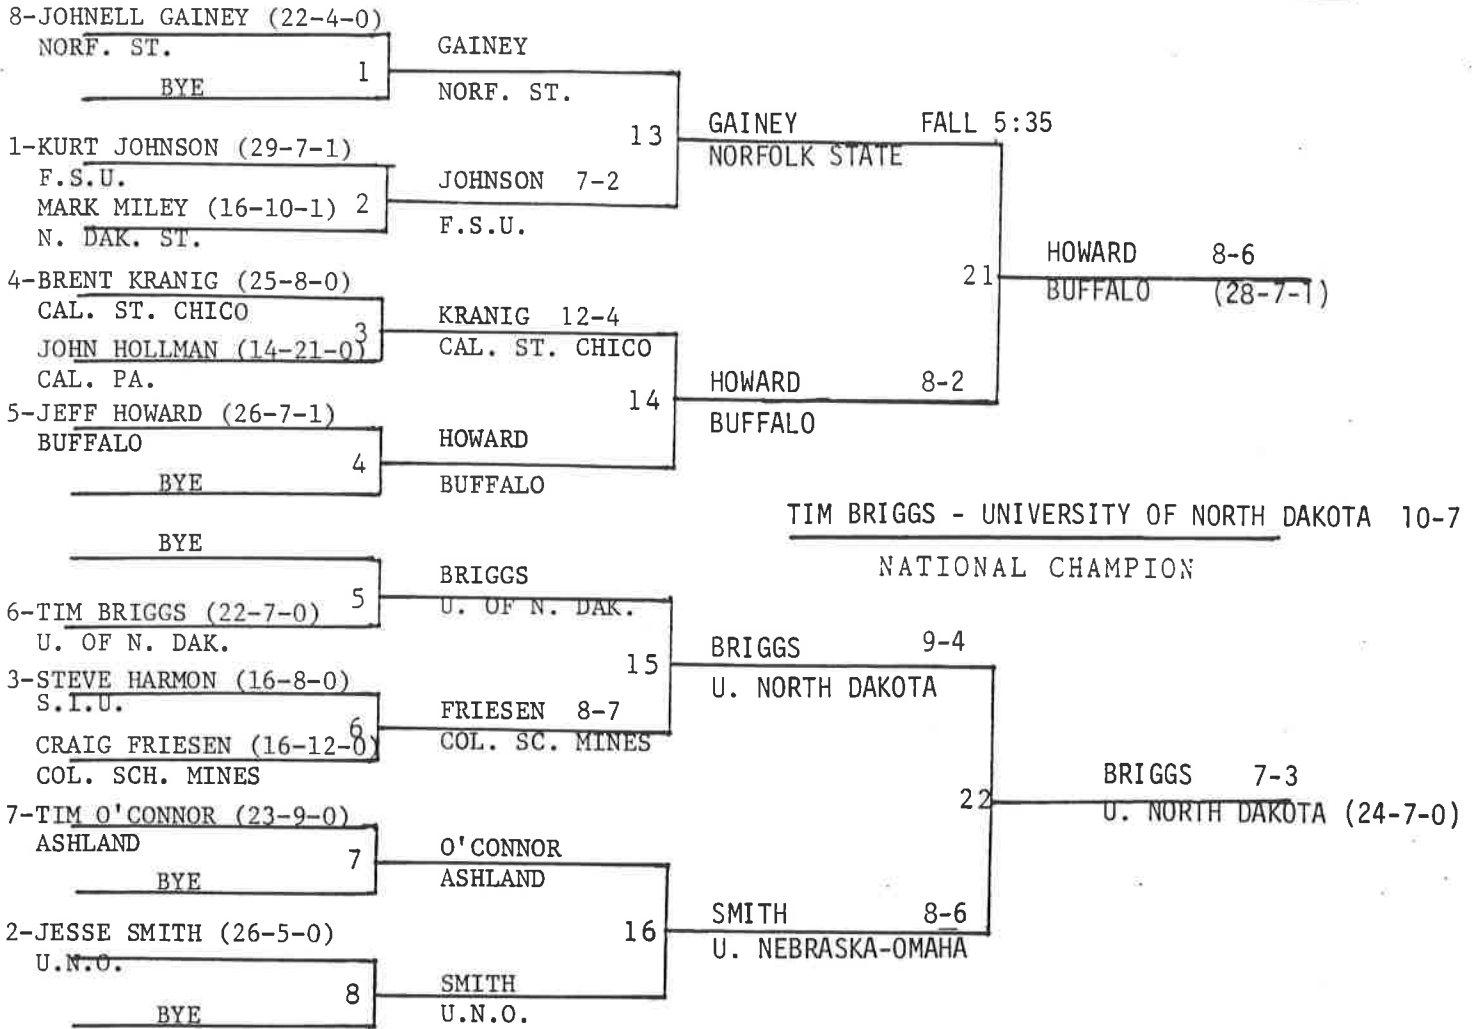

CALIFORNIA UNIVERSITY OF PA.