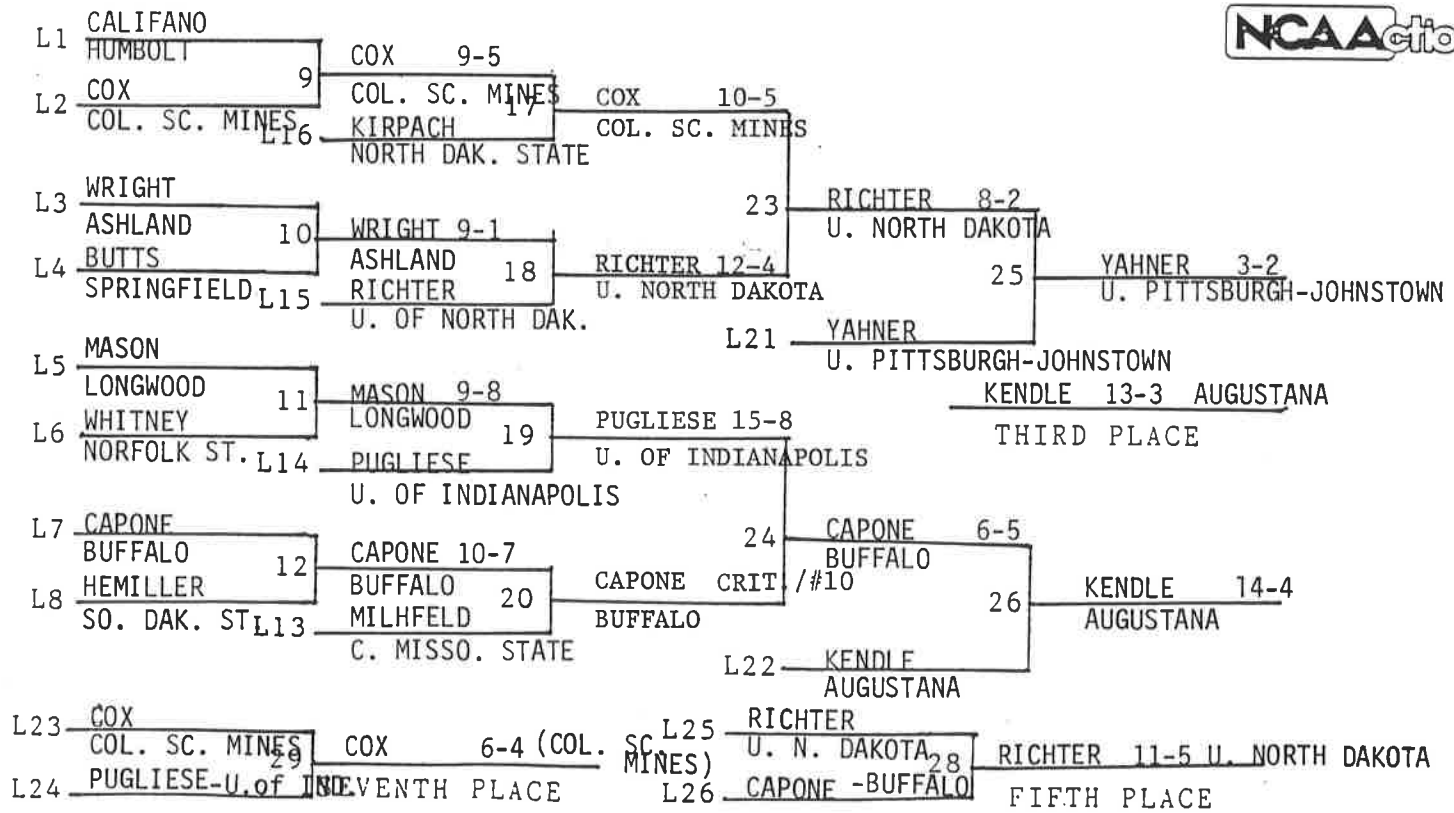

DAN RUSSELL - PORTLAND STATE FALL 1:44
NATIONAL CHAMPION

Soph 4 all falls
31-4-2

CALIFORNIA UNIVERSITY OF PA.

L1 HASENFUS
 SPRINGFIELD HOOPES 5-3
 L2 HOOPES 9 FERRIS STATE
 FERRIS ST. L16 BODEN 17 FERRIS STATE
 WINSTON-SALEM ST.
 L3 PROCTOR 23 KROUPAL FALL (4:27)
 LONGWOOD MOULTRIE 11-8 N DAK ST.
 L4 MOULTRIE 10 CHEY. STATE
 CHEY. ST. L15 KROUPAL 18 KROUPAL 3-2 25
 N. DAK. STATE NORTH DAKOTA STATE MONAHAN
 HUMBOLDT ST.
 L5 COSBY L21 HUMBOLDT ST.
 GRAND. VALLEY 11 COSBY FALL 5:10
 L6 HAWKS 19 BLAHA 16-9
 PEM. ST. L14 BLAHA S.I.U.
 L7 GALLEGOS 24 FINK DISQ.
 COL. SCH. MINES 12 FINK 10-2 S. DAK.
 L8 FINK 20 FINK FALL (1:19)
 SOUTH DAK. L13 TORRES 20 SOUTH DAKOTA STATE
 SAN. FRANCISCO 26 FINK FALL (5:06)
 S. DAK. ST.

MONAHAN 4-4/3-2 OT HUMBOLDT ST.
THIRD PLACE

L23 HOOPES
 FERRIS ST. 29 HOOPES FERRIS ST.
 L24 FORFEIT SEVENTH PLACE

L25 KROUPAL
 N. DAK. ST. 28 LANTZ 8-4 AUGUSTANA
 L26 LANTZ
 AUGUSTANA FIFTH PLACE

CALIFORNIA UNIVERSITY OF PA.

CALIFORNIA UNIVERSITY OF PA.

CALIFORNIA UNIVERSITY OF PA.

NATIONAL CHAMPION

CALIFORNIA UNIVERSITY OF PA.

CALIFORNIA UNIVERSITY OF PA.