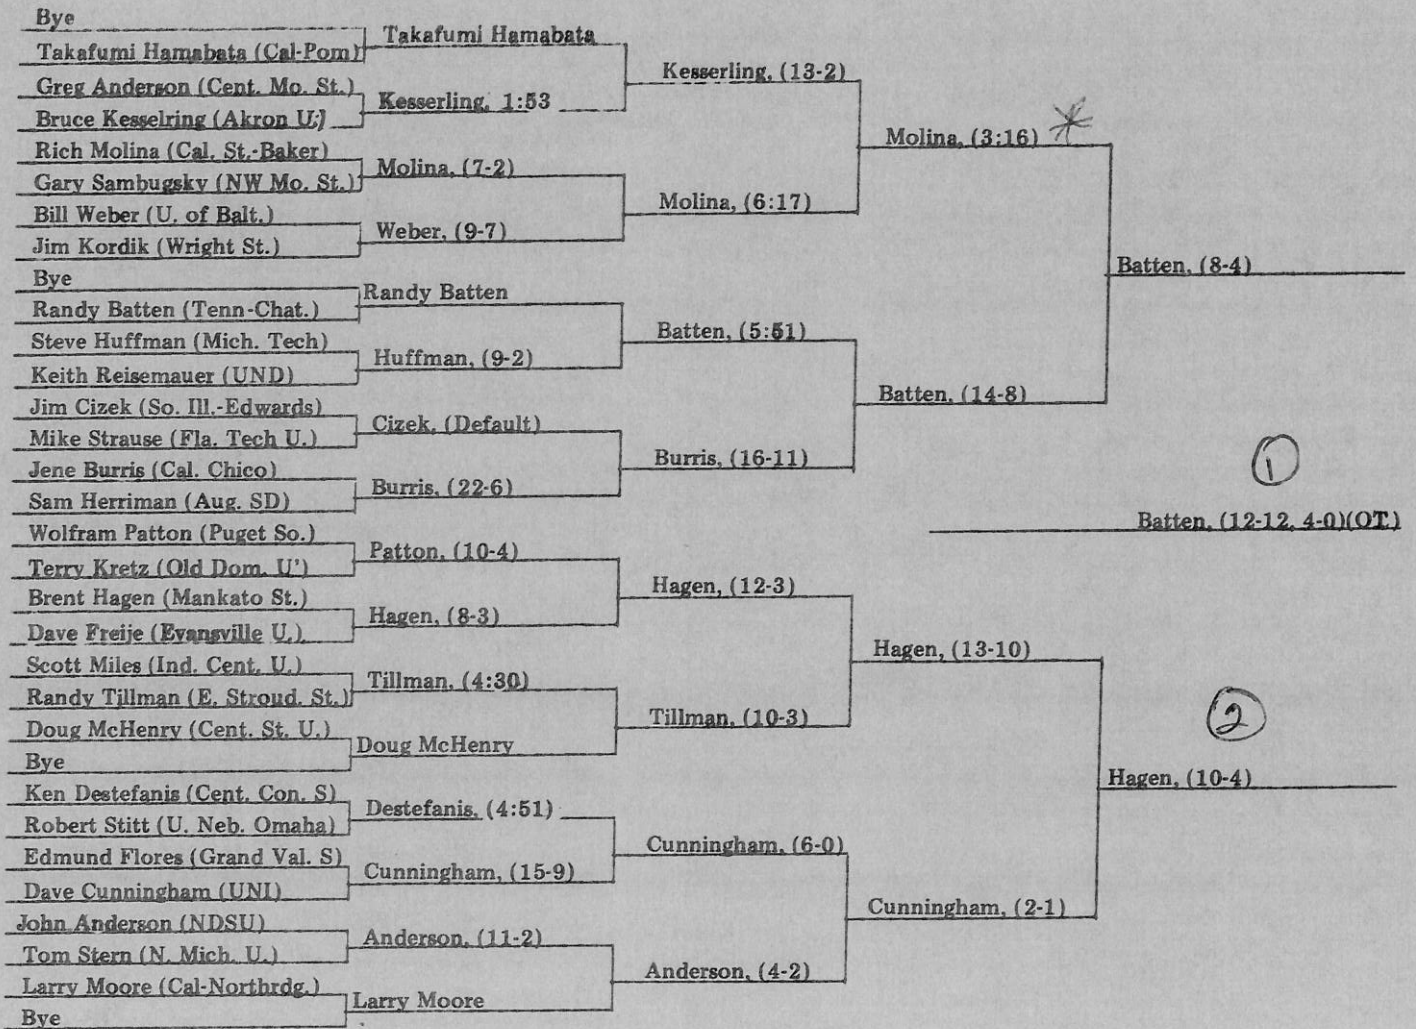

# NCAA Division II Wrestling Championships

118 Pound Class