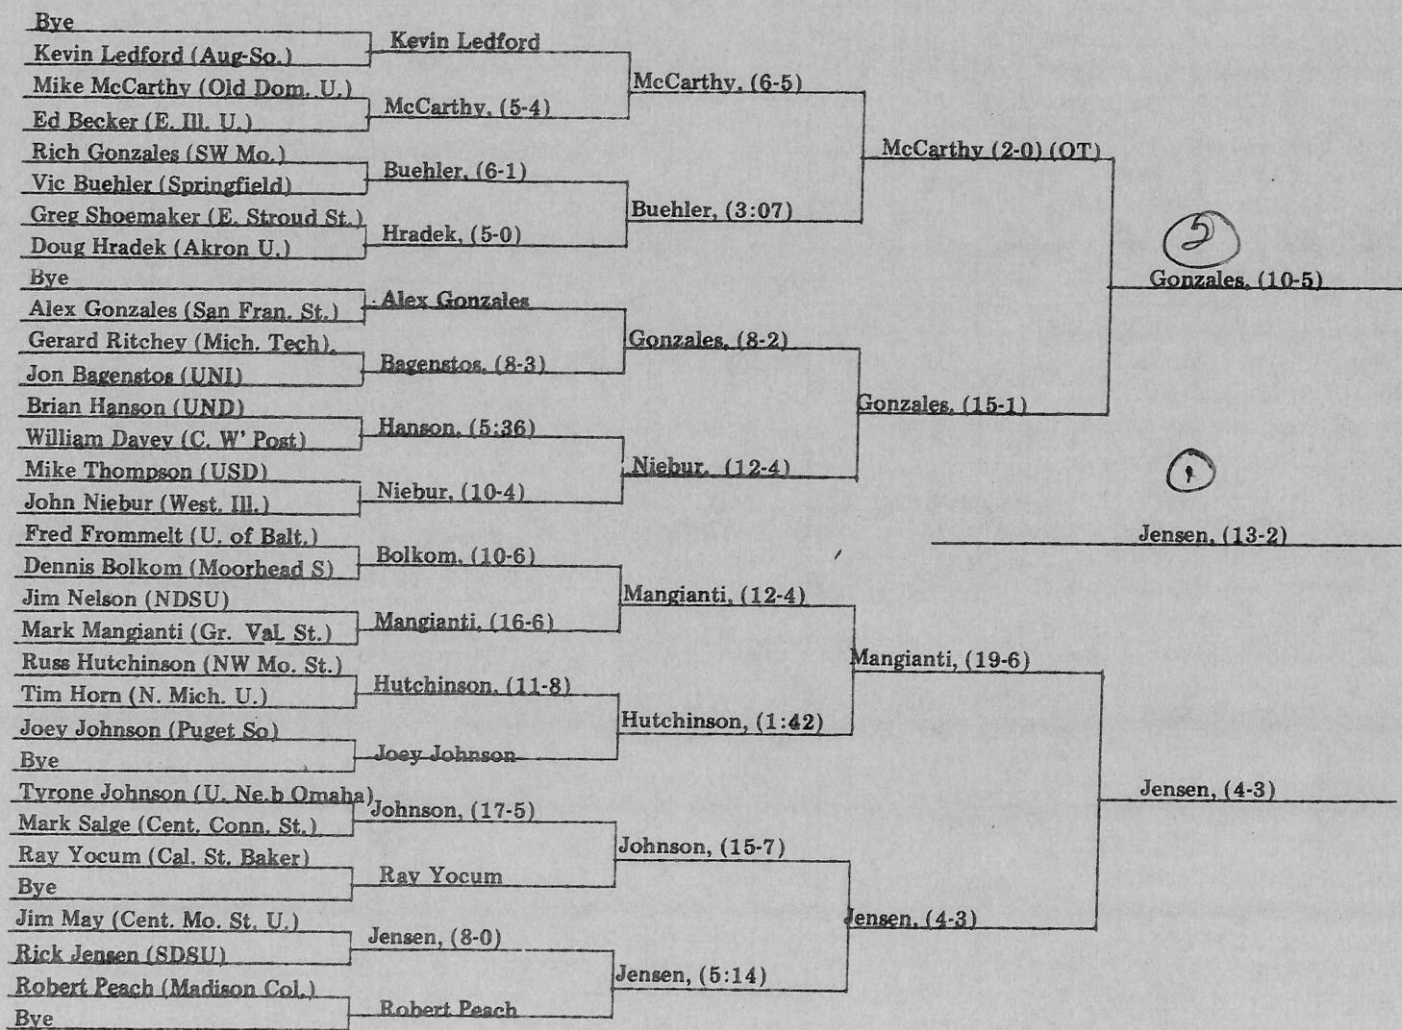

NCAA Division II Wrestling Championships

126 Pound Class