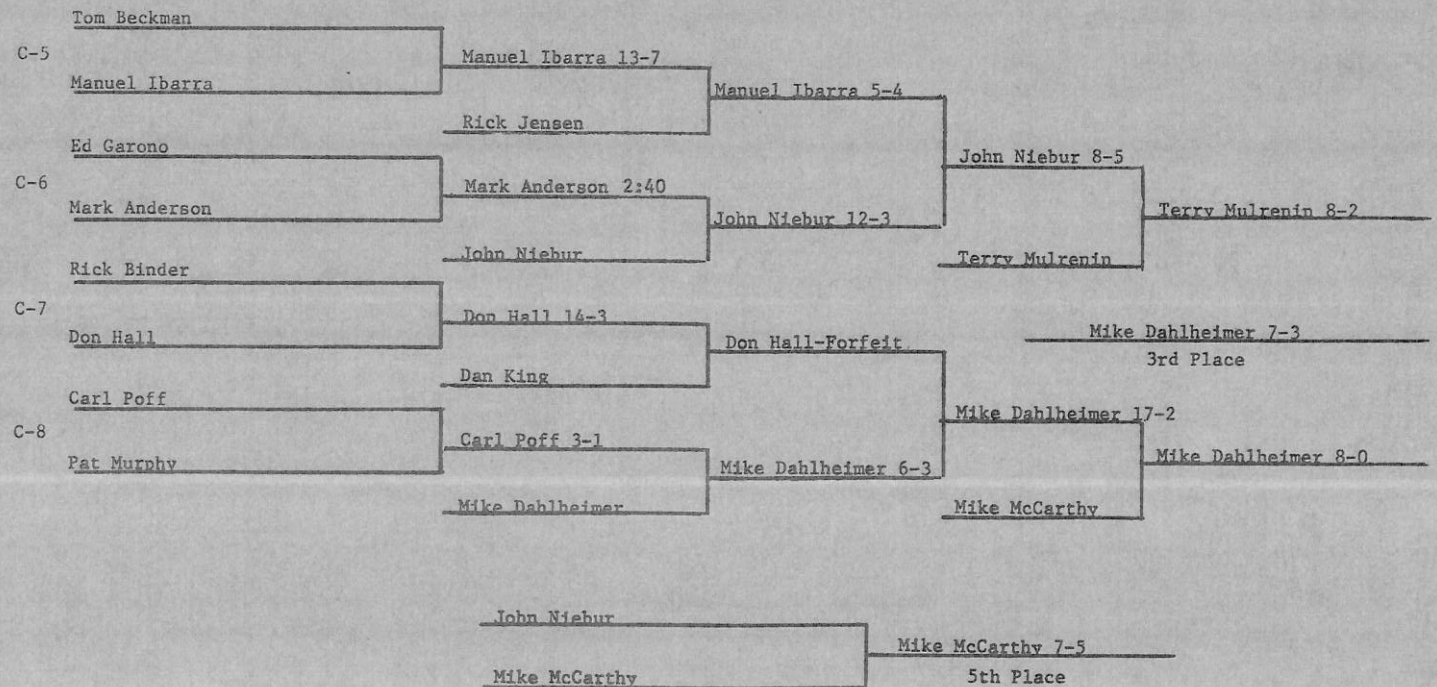

NCAA Division II Wrestling Championships

118 Pound Class

Consolation

NCAA Division II Wrestling Championships

126 Pound Class

Consolation

NCAA Division II Wrestling Championships

134 Pound Class