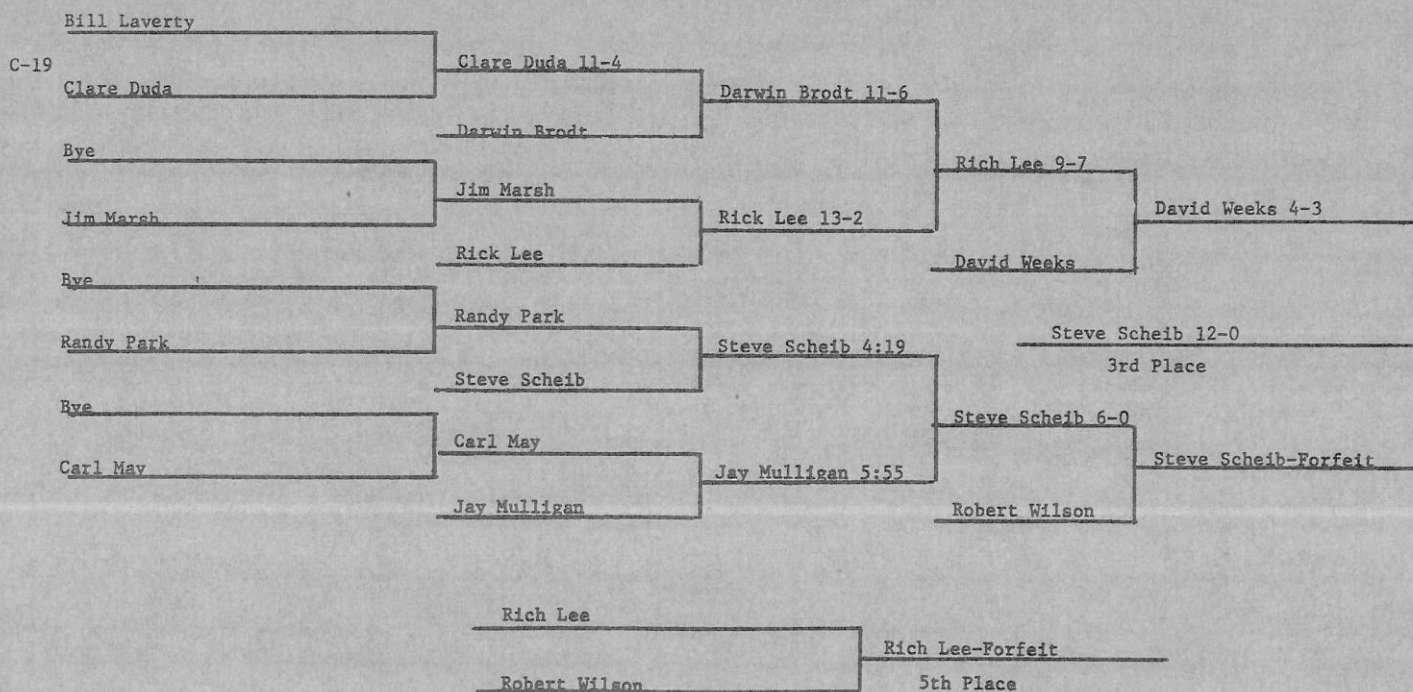

NCAA Division II Wrestling Championships

190 Pound Class

Consolation