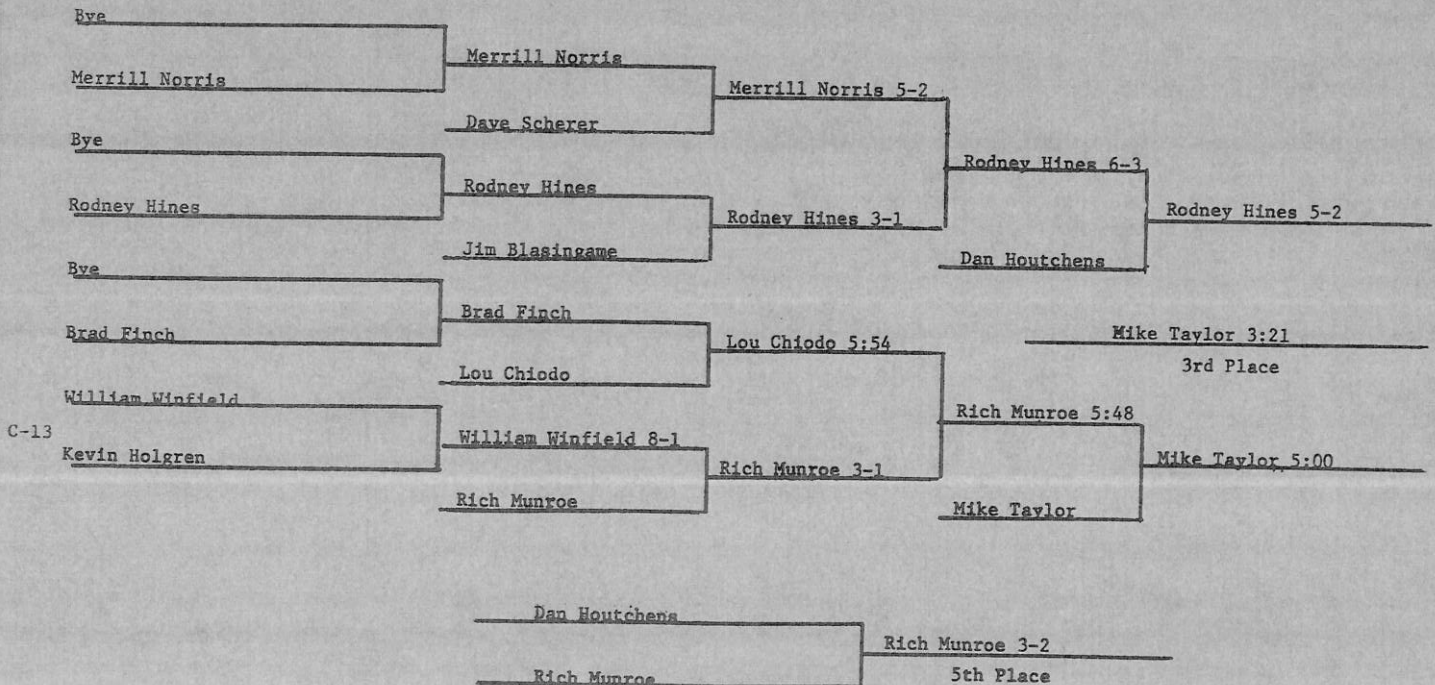

Consolation

NCAA Division II Wrestling Championships

142 Pound Class

Consolation

NCAA Division II Wrestling Championships

150 Pound Class

Consolation

NCAA Division II Wrestling Championships