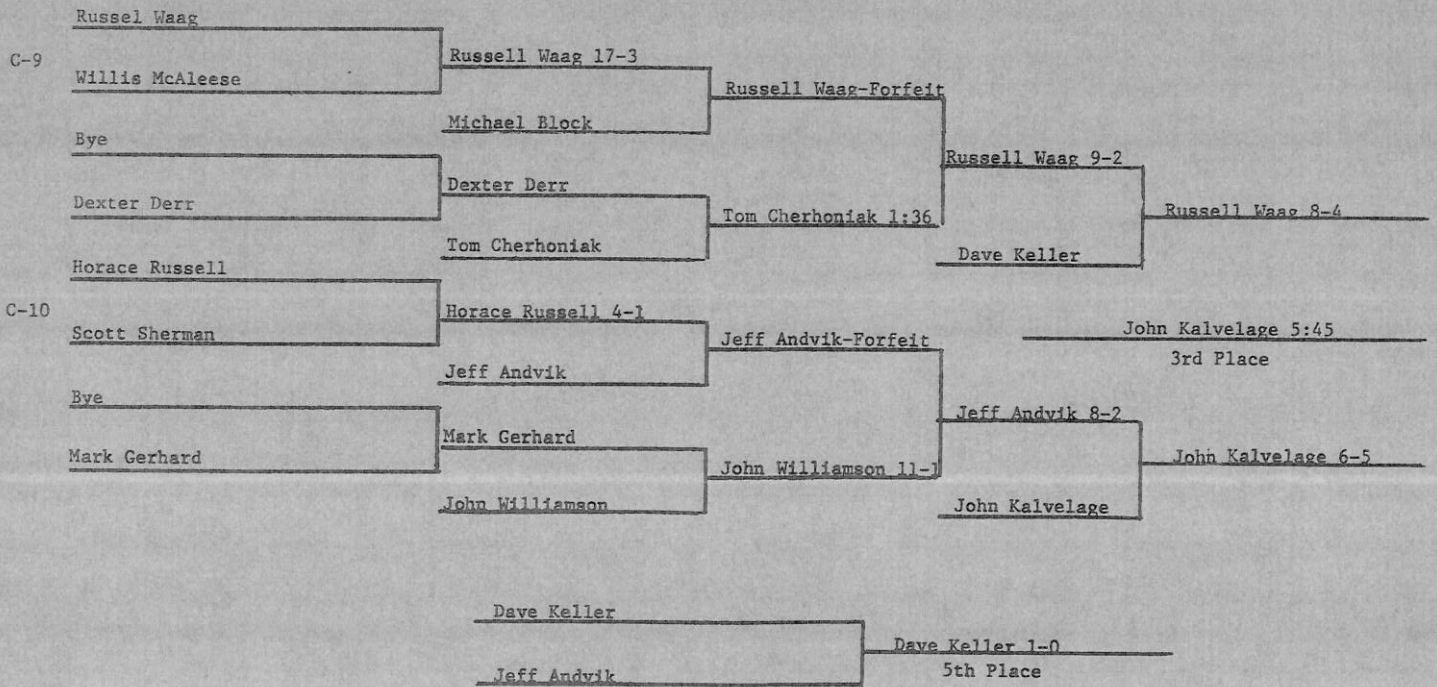

Consolation