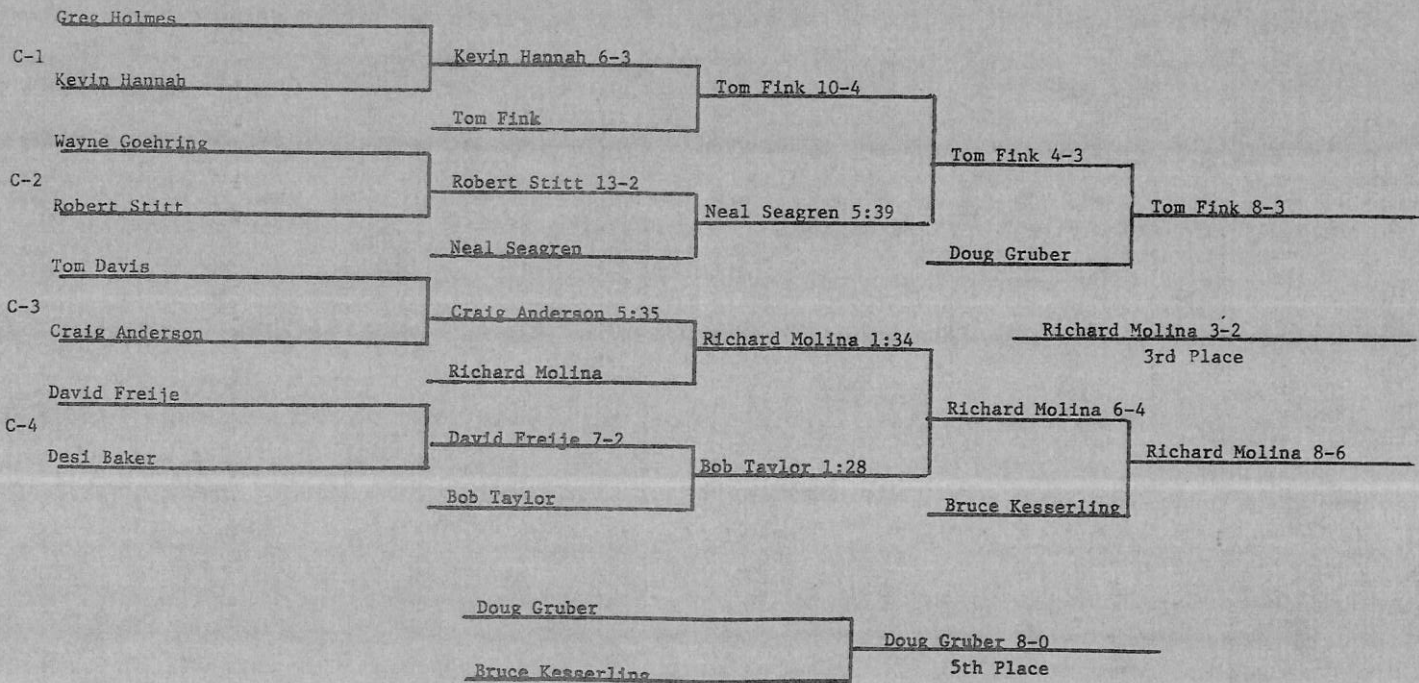

NCAA Division II Wrestling Championships

118 Pound Class

Consolation

NCAA Division II Wrestling Championships

126 Pound Class

Consolation

NCAA Division II Wrestling Championships

134 Pound Class