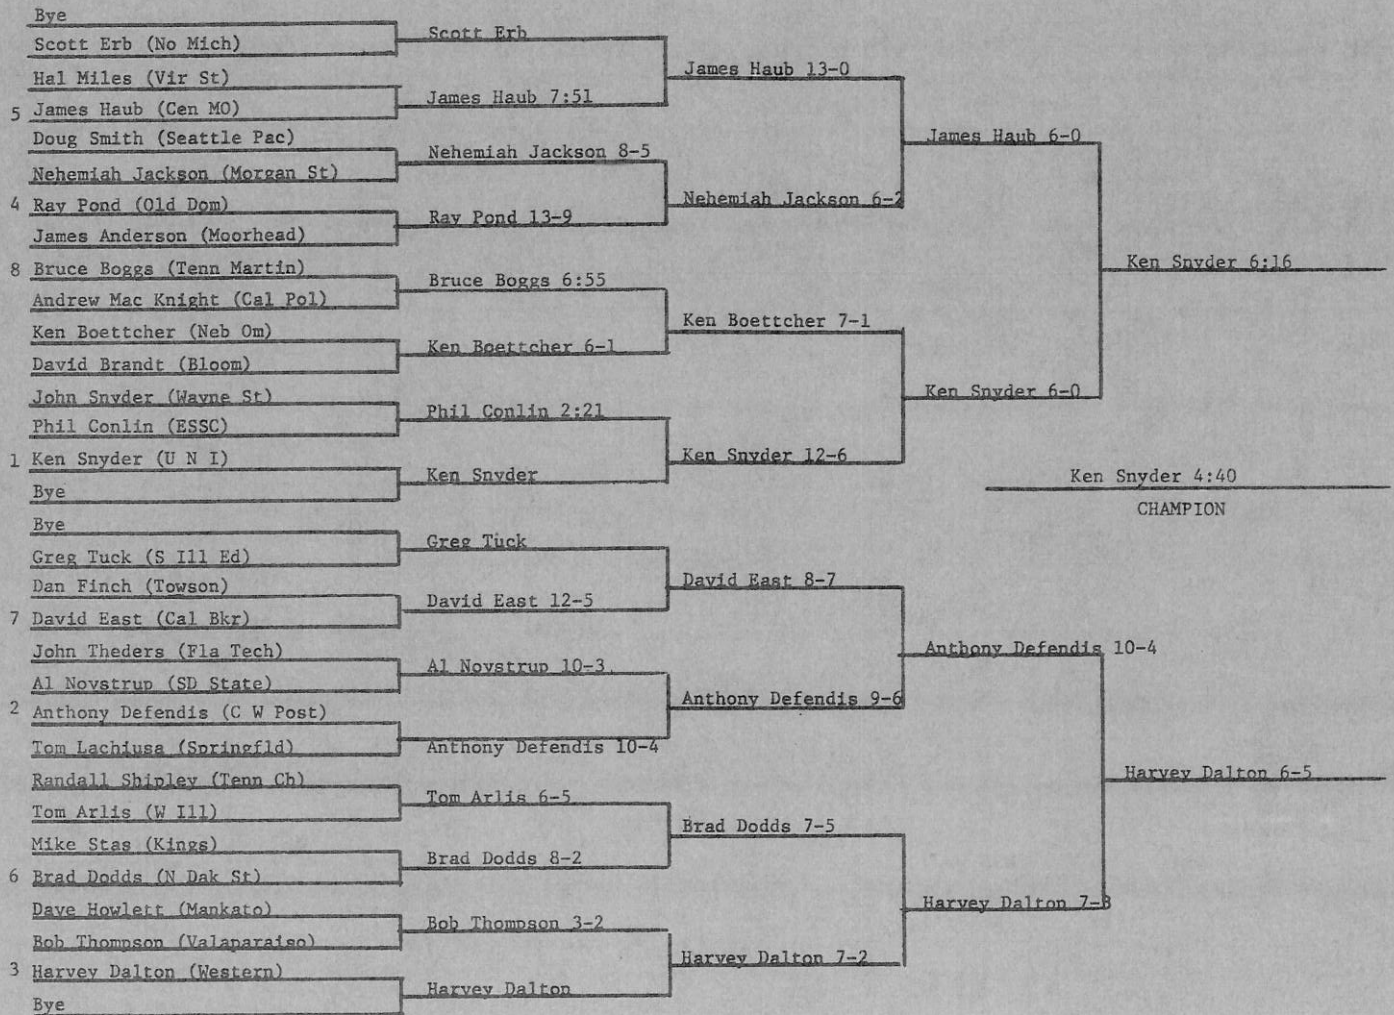

NCAA Division II Wrestling Championships

142 Pound Class