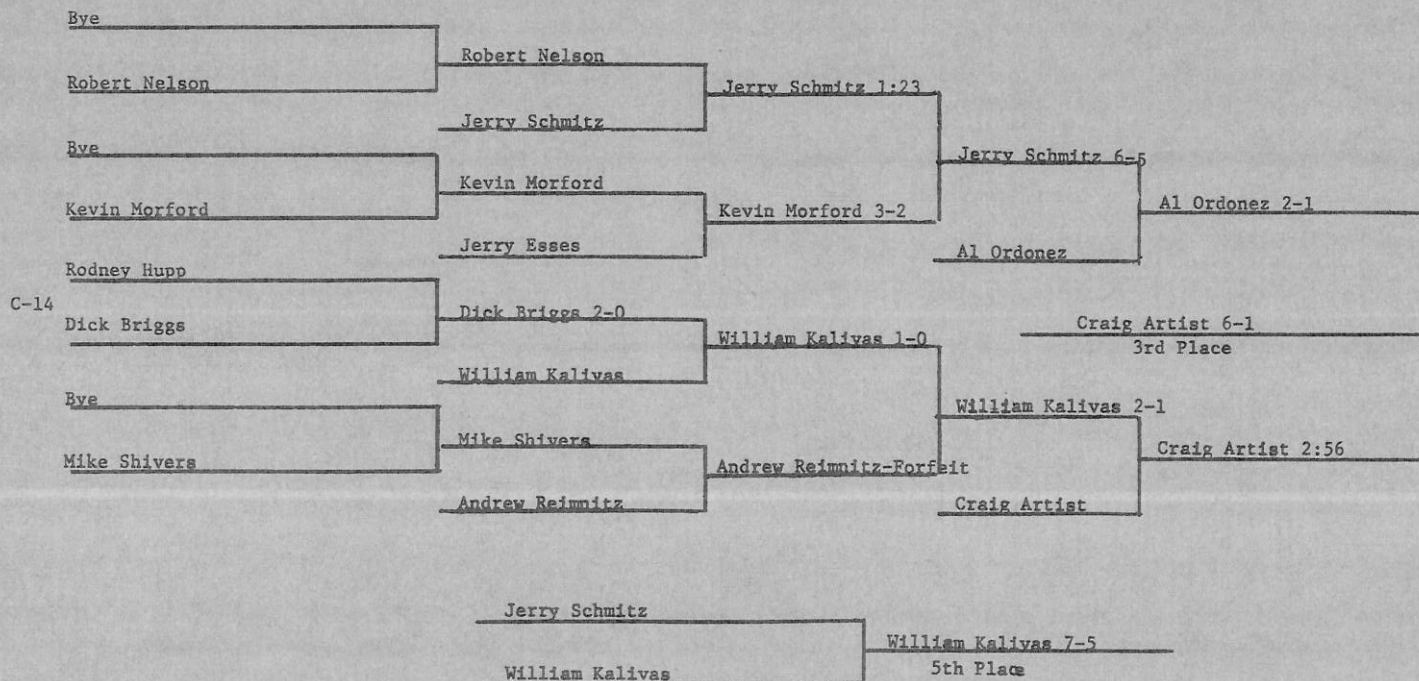

Consolation