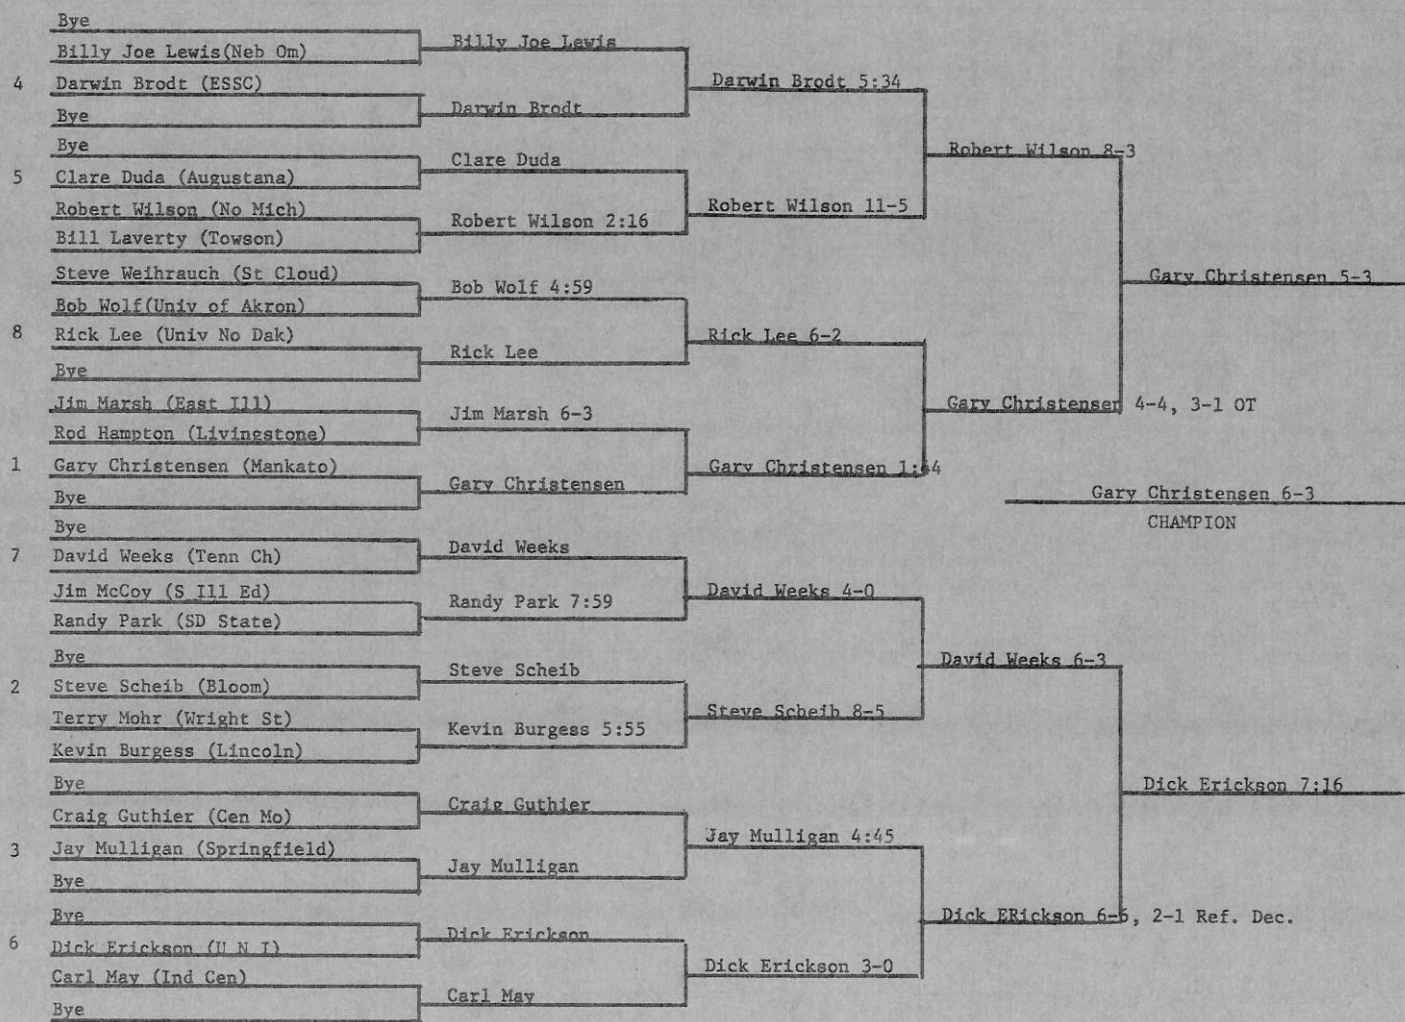

NCAA Division II Wrestling Championships

177 Pound Class