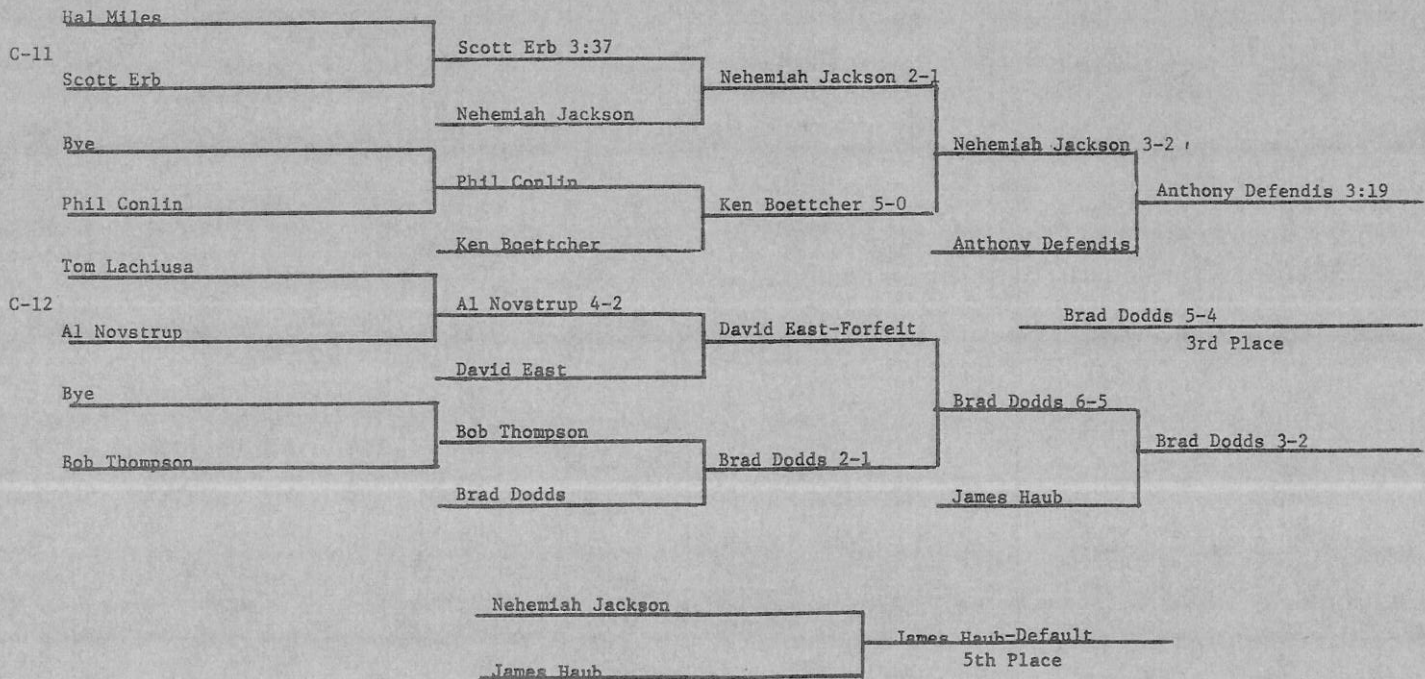

Consolation

NCAA Division II Wrestling Championships

142 Pound Class

Consolation

NCAA Division II Wrestling Championships

150 Pound Class

Consolation

NCAA Division II Wrestling Championships