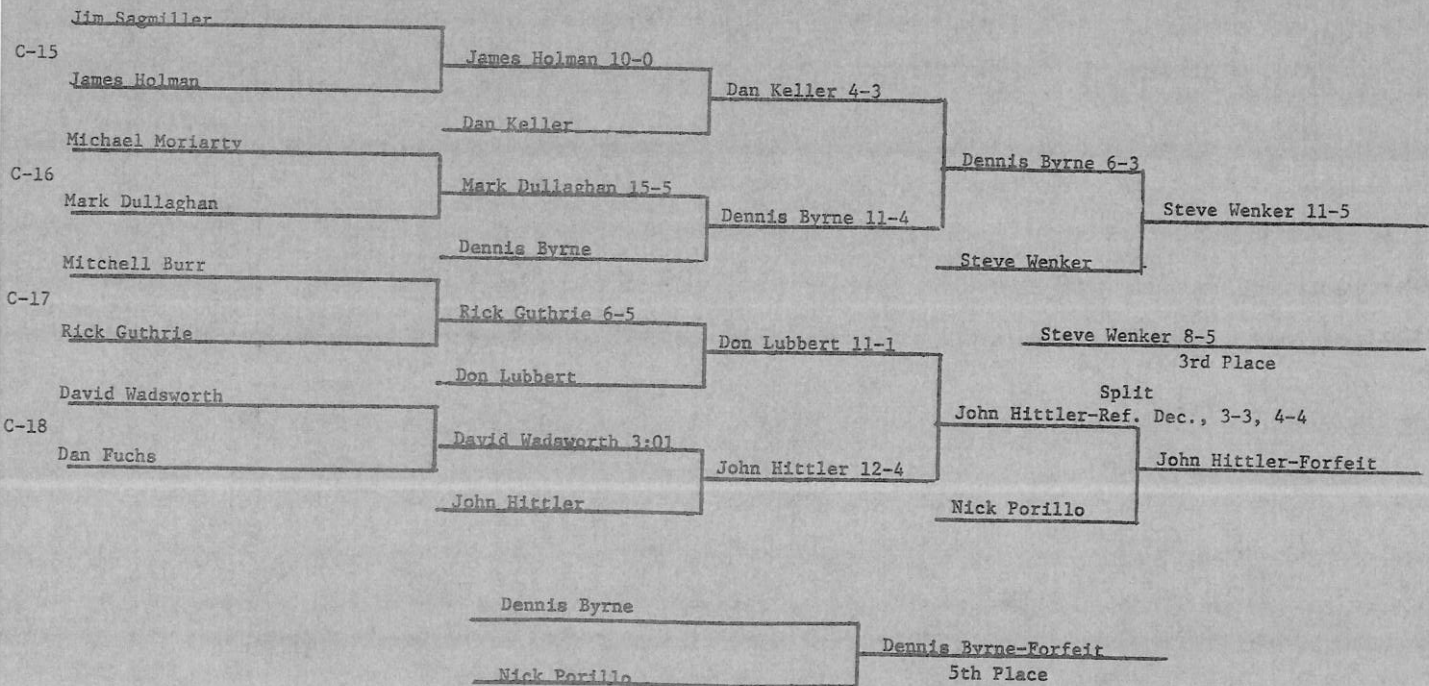

Consolation