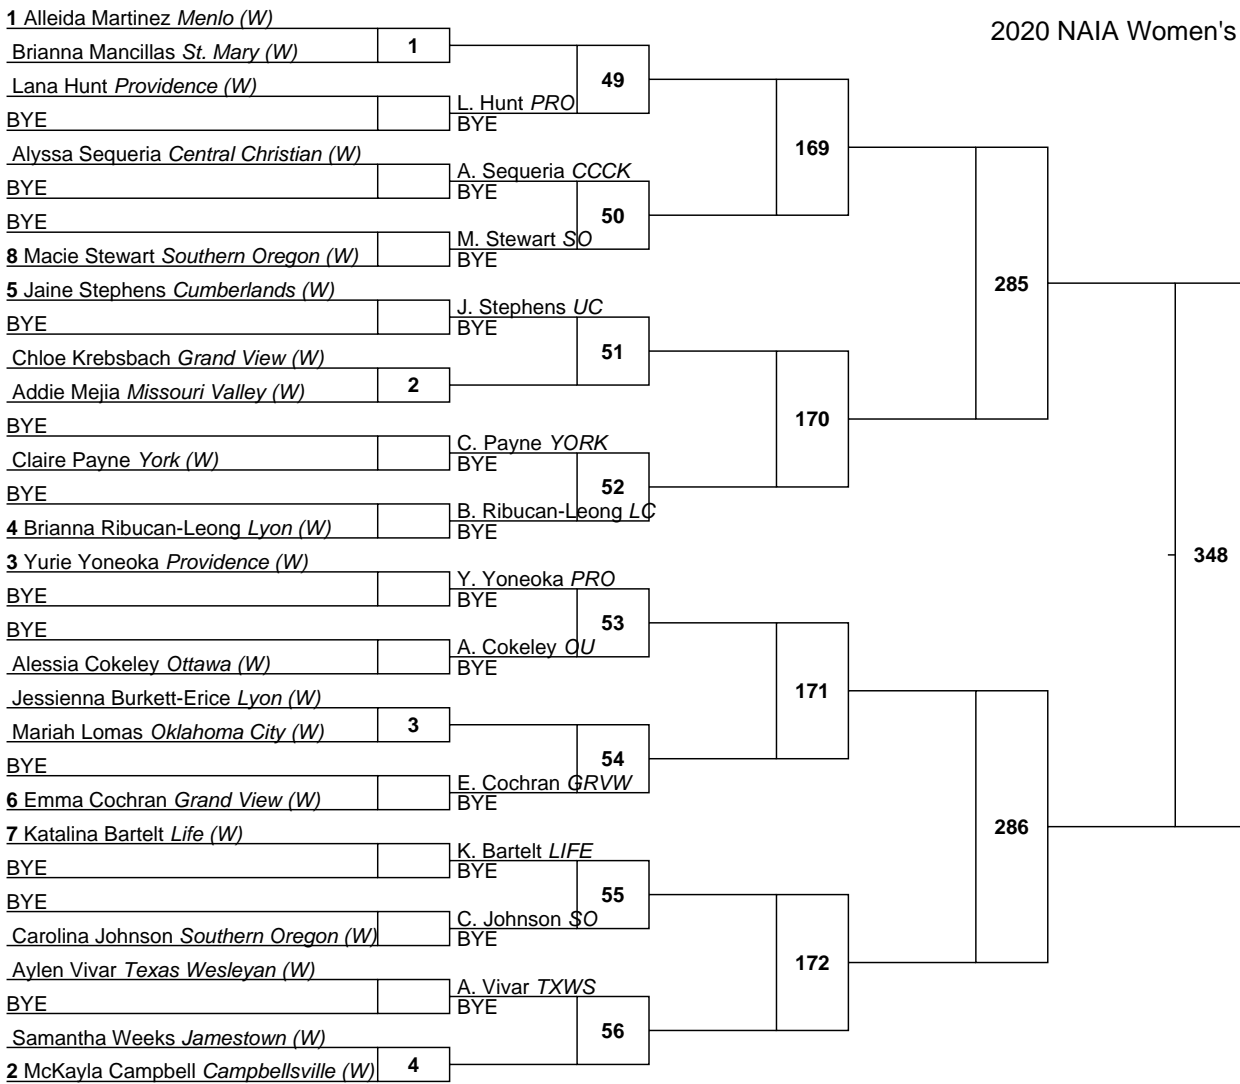

Madison Brown *Texas Wesleyan (W)* 48

BYE

2 Iverly Navarro *Providence (W)*

I. Navarro *PRO*
BYE

2020 NAIA Women's National Invitational

NAIA

101

1 Katlyn Pizzo Campbellsville (W)