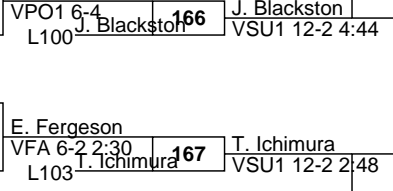

1 Gracie Figueroa Menlo College

Jasmine Hernandez Lyon College 1 G. Figueroa VFA 4-0 1:01

BYE K. Fitts 19 G. Figueroa VSU 10-0 3:11

Kayla Fitts Wayland Baptist University BYE

Mia Rodriguez Campbellsville University M. Rodriguez BYE

BYE BYE 20 J. Blackston VSU1 14-4 5:32

BYE J. Blackston

8 Jamayia Blackston University of Jamestown BYE

5 Madison Angelito University of Cumberlands M. Angelito BYE

BYE BYE 21 M. Angelito VSU 10-0 3:29

BYE E. Ferguson

Emily Ferguson York College E. Ferguson BYE

BYE G. Grimes

Gabrielle Grimes Missouri Valley College BYE 22 C. Jasperson VFA 6-0 0:54

BYE C. Jasperson

4 Cassidy Jasperson Oklahoma City University BYE

3 Yurie Yoneoka University of Providence Y. Yoneoka BYE

BYE BYE 23 G. Konecny VFA 4-3 4:56

Glory Konecny Southern Oregon G. Konecny

Jessienna Burkett-Erice Lyon College 2 VFA 4-0 1:31

Katie Brock Campbellsville University K. Brock BYE

BYE BYE 24 C. Dionisio VFA 12-1 3:54

BYE C. Dionisio

6 Chelsea Dionisio University of Jamestown BYE

7 Taryn Ichimura Menlo College T. Ichimura BYE

BYE BYE 25 T. Ichimura VPO1 11-6

Ashley Tobe University of Cumberlands A. Tobe BYE

BYE BYE 26 J. Isaac VSU 10-0 1:15

Amber Pair Eastern Oregon University A. Pair BYE

BYE J. Isaac

2 Jathiya Isaac Wayland Baptist University BYE

L241 G. Konecny VSU 11-0 6:00
L242 Y. Ichimura VFA 4-0 0:55

L207 J. Blackston VSU 11-0 5:11
L208 C. Dionisio VPO1 12-5

J. Isaac 1st VSU1 3-2 6:00

J. Isaac VSU 10-0 3:49

M. Angelito VSU 11-0 5:11

C. Jasperson 3rd VSU 12-0 6:00

T. Ichimura VPO1 12-5

C. Jasperson VFA 4-0 0:55

C. Dionisio VSU 10-0 4:46

116

206

207

208

209

210

211

205

101

102

103

104

105

106

107

108

100

201

202

203

204

205

206

207

208

209

210

211

212

213

214

215

216

217

218

219

220

221

222

223

224

225

226

227

228

229

230

231

232

233

234

235

236

237

238

239

240

241

242

243

244

245

246

247

248

249

250

251

252

253

254

255

256

257

258

259

260

261

262

263

264

265

266

267

268

269

270

271

272

273

274

275

276

277

278

279

280

281

282

283

284

285

286

287

288

289

290

291

292

293

294

295

296

297

298

299

300

301

302

303

304

305

306

307

308

309

310

311

312

313

314

315

316

317

318

319

320

321

322

323

324

325

326

327

328

329

330

331

332

333

334

335

336

337

338

339

340

341

342

343

344

345

346

347

348

349

350

351

352

353

354

355

356

357

358

359

360

361

362

363

364

365

366

367

368

369

370

371

372

373

374

375

376

377

378

379

380

381

382

383

384

385

386

387

388

389

390

391

392

393

394

395

396

397

398

399