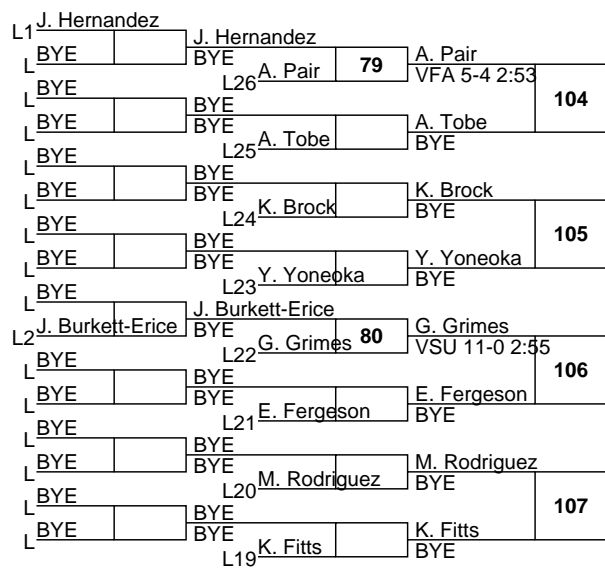

1 Gracie Figueroa Menlo College

Jasmine Hernandez Lyon College 1 G. Figueroa VFA 4-0 1:01

BYE K. Fitts 19 G. Figueroa VSU 10-0 3:11

Kayla Fitts Wayland Baptist University BYE

Mia Rodriguez Campbellsville University M. Rodriguez BYE

BYE BYE 20 J. Blackston VSU1 14-4 5:32

BYE J. Blackston

8 Jamayia Blackston University of Jamestown BYE

5 Madison Angelito University of Cumberlands M. Angelito BYE

BYE BYE 21 M. Angelito VSU 10-0 3:29

BYE E. Ferguson

Emily Ferguson York College E. Ferguson BYE

BYE G. Grimes

Gabrielle Grimes Missouri Valley College BYE 22 C. Jasperson VFA 6-0 0:54

BYE C. Jasperson

4 Cassidy Jasperson Oklahoma City University BYE

3 Yurie Yoneoka University of Providence Y. Yoneoka BYE

BYE BYE 23 G. Konecny VFA 4-3 4:56

Glory Konecny Southern Oregon G. Konecny

Jessienna Burkett-Erice Lyon College 2 VFA 4-0 1:31

Katie Brock Campbellsville University K. Brock BYE

BYE BYE 24 C. Dionisio VFA 12-1 3:54

BYE C. Dionisio

6 Chelsea Dionisio University of Jamestown BYE

7 Taryn Ichimura Menlo College T. Ichimura BYE

BYE BYE 25 T. Ichimura VPO1 11-6

Ashley Tobe University of Cumberlands A. Tobe BYE

BYE BYE 26 J. Isaac VSU 10-0 1:15

Amber Pair Eastern Oregon University A. Pair BYE

BYE J. Isaac

2 Jathiya Isaac Wayland Baptist University BYE

L241 G. Konecny VSU 11-0 6:00
L242 Y. Ichimura VFA 4-0 0:55

L207 J. Blackston VSU 11-0 5:11
L208 C. Dionisio VPO1 12-5

J. Isaac 1st VSU1 3-2 6:00

J. Isaac VSU 10-0 3:49

M. Angelito VSU 11-0 5:11

C. Jasperson 3rd VSU 12-0 6:00

T. Ichimura VPO1 12-5

C. Jasperson VFA 4-0 0:55

C. Dionisio VSU 10-0 4:46

116

206

207

208

209

210

211

205

101

102

103

104

105

106

107

108

100

201

202

203

204

205

206

207

208

209

210

211

212

213

214

215

216

217

218

219

220

221

222

223

224

225

226

227

228

229

230

231

232

233

234

235

236

237

238

239

240

241

242

243

244

245

246

247

248

249

250

251

252

253

254

255

256

257

258

259

260

261

262

263

264

265

266

267

268

269

270

271

272

273

274

275

276

277

278

279

280

281

282

283

284

285

286

287

288

289

290

291

292

293

294

295

296

297

298

299

300

301

302

303

304

305

306

307

308

309

310

311

312

313

314

315

316

317

318

319

320

321

322

323

324

325

326

327

328

329

330

331

332

333

334

335

336

337

338

339

340

341

342

343

344

345

346

347

348

349

350

351

352

353

354

355

356

357

358

359

360

361

362

363

364

365

366

367

368

369

370

371

372

373

374

375

376

377

378

379

380

381

382

383

384

385

386

387

388

389

390

391

392

393

394

395

396

397

398

399