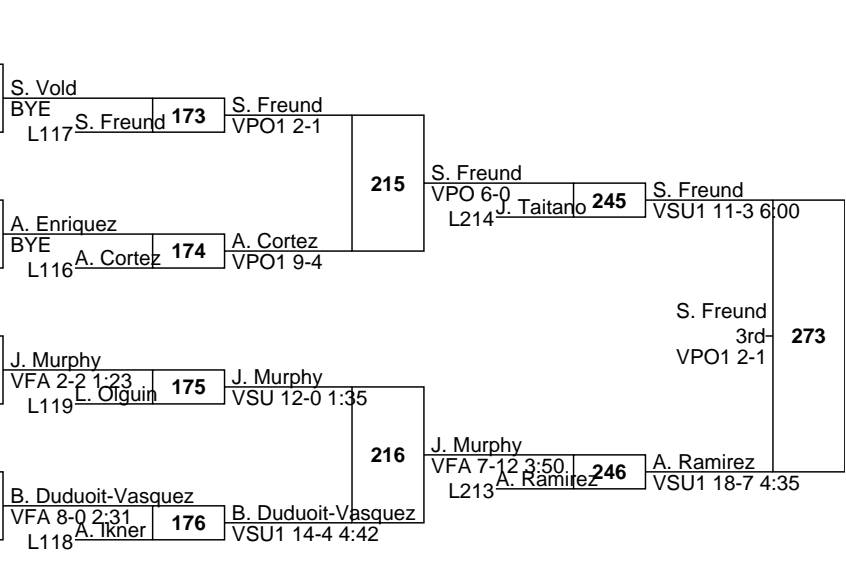

BYE	BYE	
BYE	BYE	
BYE	L42 BYE	BYE
BYE	BYE	BYE
BYE	BYE	120
BYE	L41 S. Vold	BYE
BYE	BYE	
BYE	BYE	
BYE	L40 BYE	BYE
BYE	BYE	121
BYE	L39 A. Enriquez	BYE
BYE	BYE	
BYE	BYE	
BYE	L38 R. Garcia	BYE
BYE	BYE	122
BYE	BYE	
BYE	L37 J. Murphy	BYE
BYE	BYE	
BYE	BYE	
BYE	L36 B. Duduoit-Vasquez	BYE
BYE	BYE	123
L4 N. Escamilia	N. Escamilia	82
BYE	K. Fabricante	BYE
L35	VFA 11-6 2:11