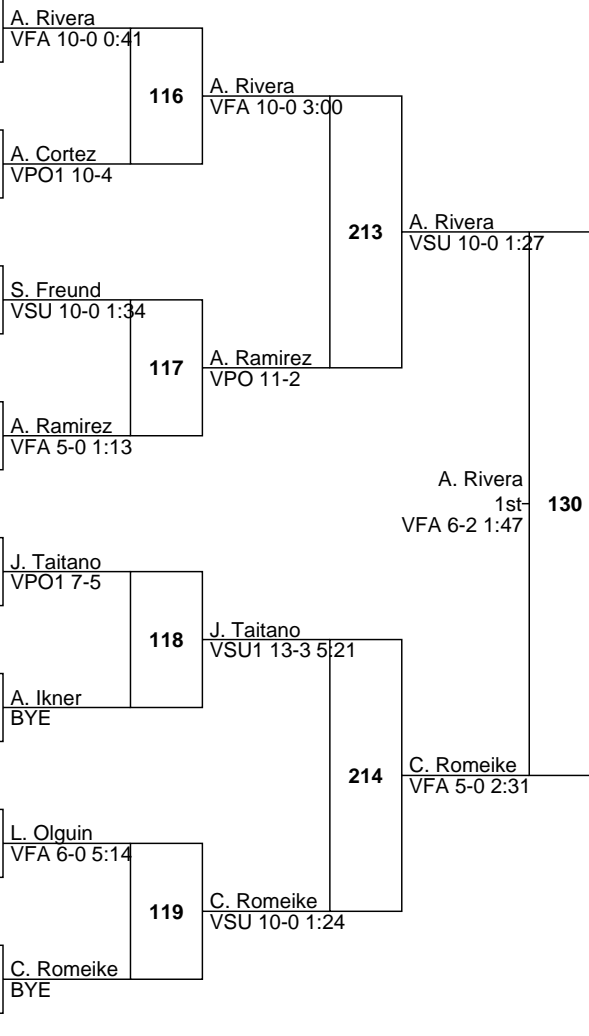

L211 A. Marrufo VFA 2-0 2:14 D. Flores VPO 1 6-5

1 Andribeth Rivera Campbellsville University	A. Rivera	BYE
BYE	BYE	
Krystal Fabricante Eastern Oregon University	K. Fabricante	35
BYE	BYE	
BYE		
Aysia Cortez Life University	A. Cortez	36
BYE	BYE	
8 Breannah Duduoit-Vasquez Wayland Baptist University	B. Duduoit-Vasquez	
5 Jocelyn Murphy Missouri Valley College	J. Murphy	37
BYE	BYE	
Sydney Freund Oklahoma City University	S. Freund	37
BYE	BYE	
Rebekah Garcia Lyon College	R. Garcia	38
BYE	BYE	
4 Anesia Ramirez Southern Oregon	A. Ramirez	38
BYE	BYE	
3 Julissa Taitano Southern Oregon	J. Taitano	39
BYE	BYE	
Alexandria Enriquez Life University	A. Enriquez	39
BYE	BYE	
BYE		
Ashley Ikner University of Cumberlands	A. Ikner	40
BYE	BYE	
BYE	BYE	
7 Savannah Vold Waldorf University	S. Vold	41
BYE	BYE	
BYE		
Leah Olquin Wayland Baptist University	L. Olquin	41
BYE	BYE	
BYE	BYE	
Nadia Escamilia Missouri Baptist University	C. Romeike	42
BYE	BYE	
2 Cara Romeike University of Jamestown	C. Romeike	4
BYE	VSU 10-0 1:02	