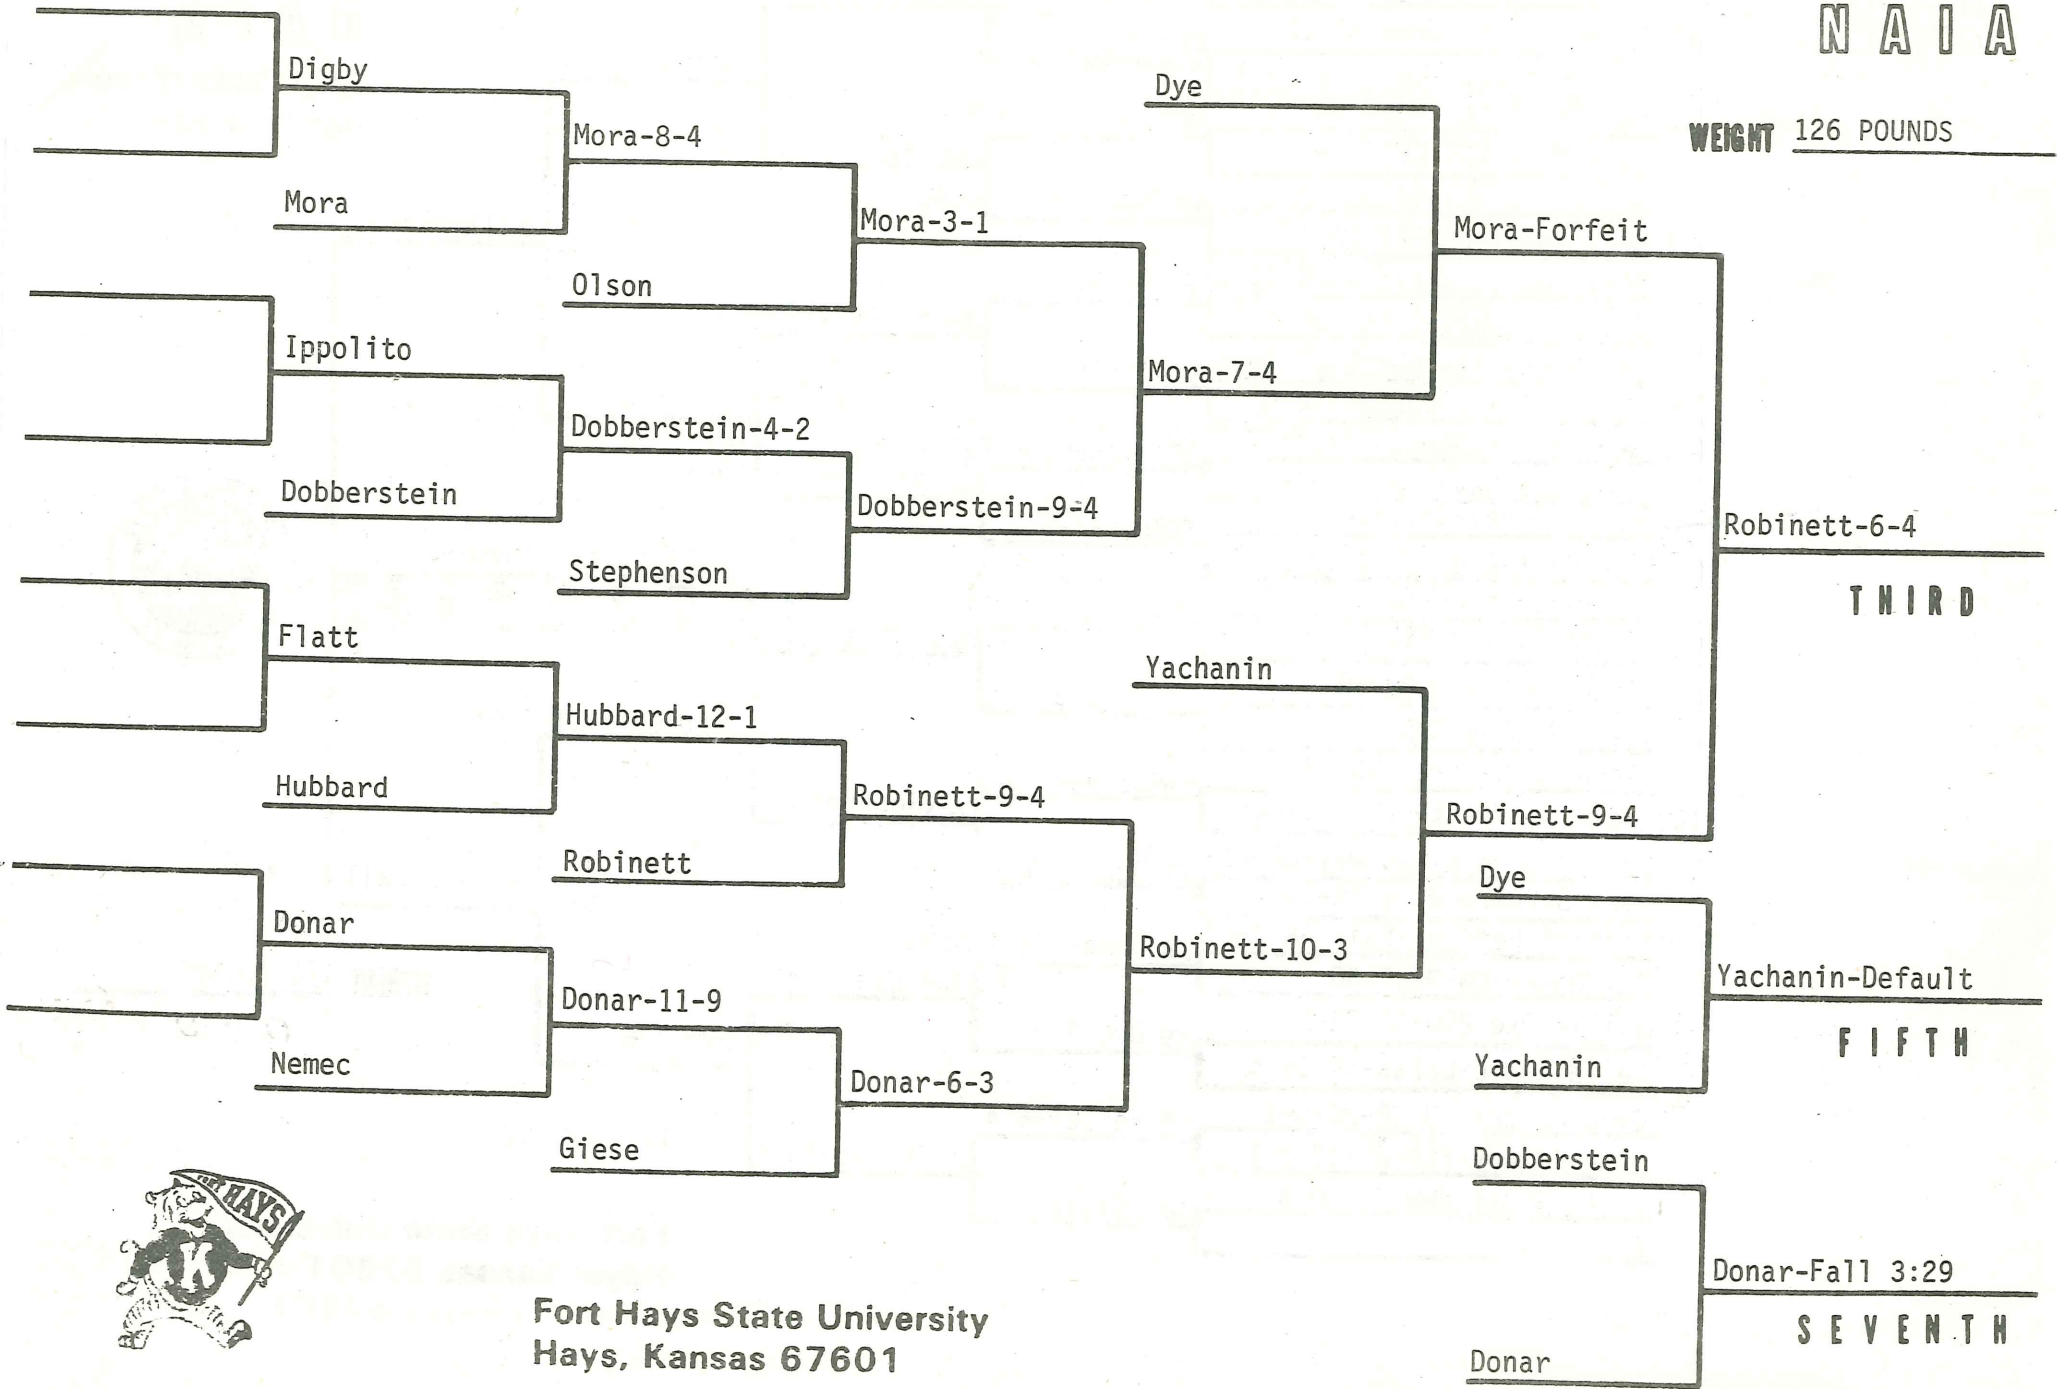

WRESTLEBACKS

1980

N A I A

WEIGHT 126 POUNDS

Fort Hays State University
Hays, Kansas 67601