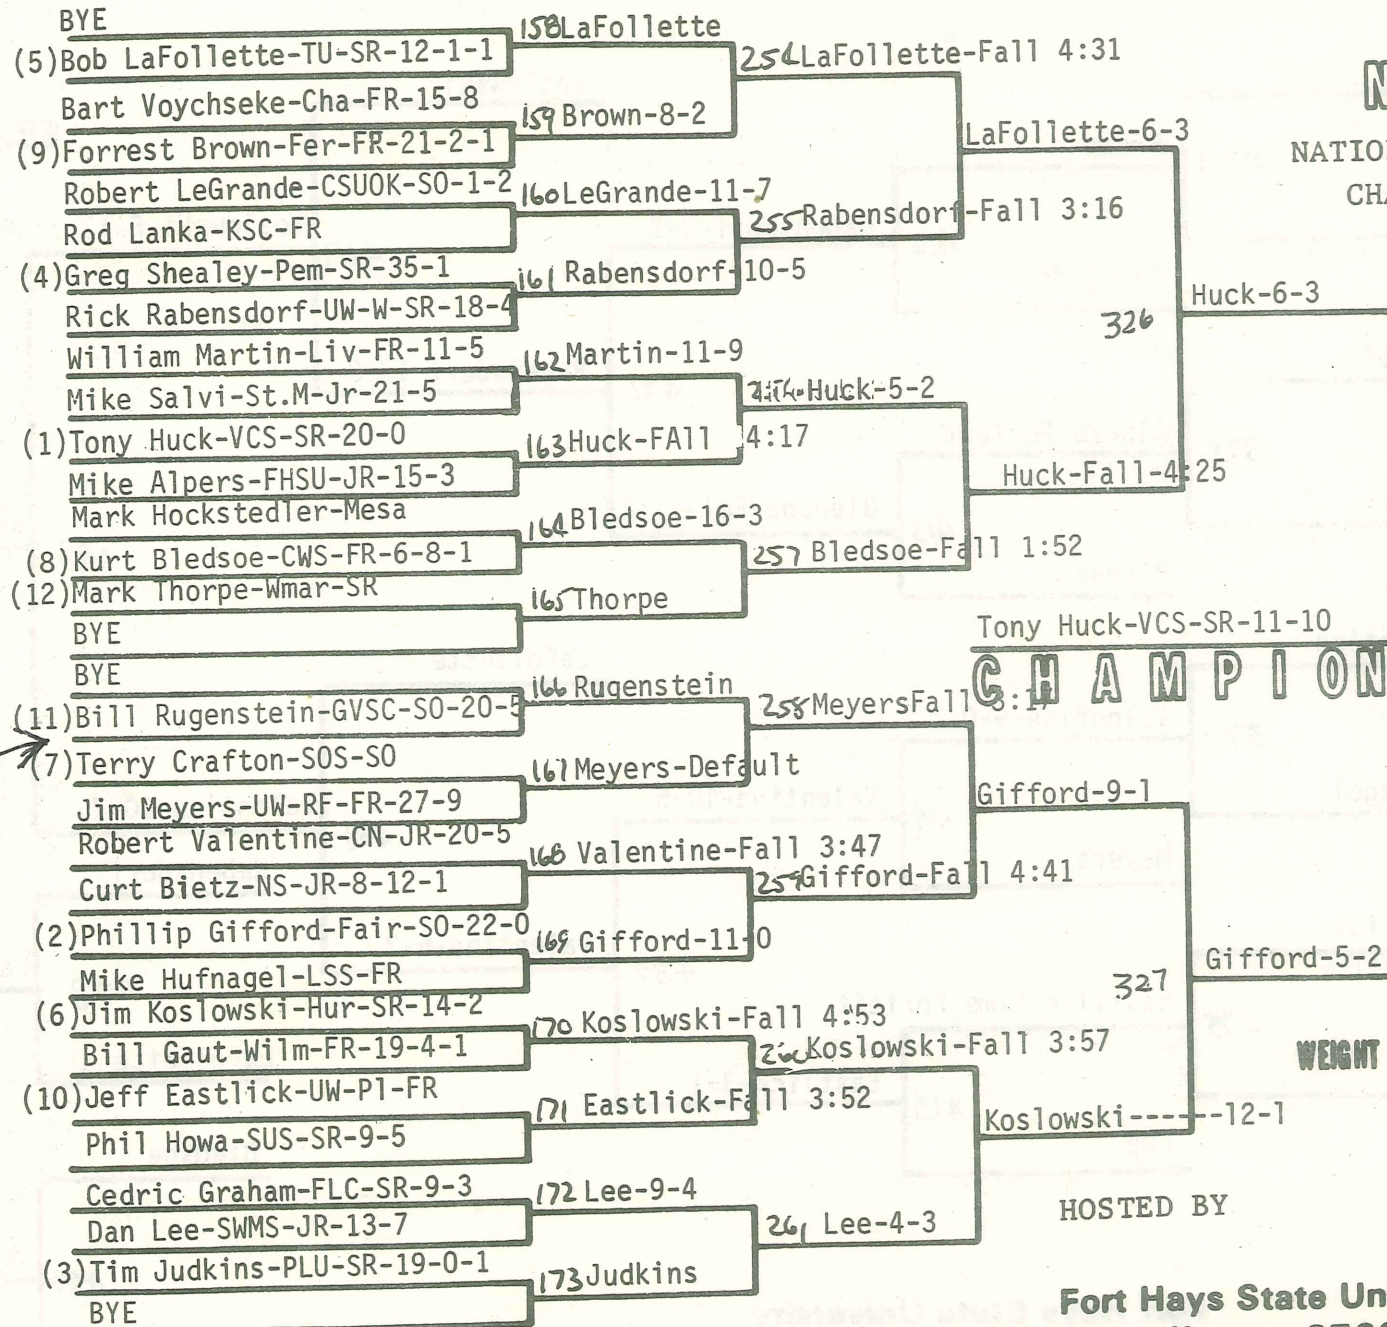

Parkside - No Entry

1980

NAIA

NATIONAL WRESTLING
CHAMPIONSHIP

Tony Huck-VCS-SR-11-10
CHAMPION

WEIGHT 190 POUNDS

0-0

HOSTED BY

**Fort Hays State University
Hays, Kansas 67601**