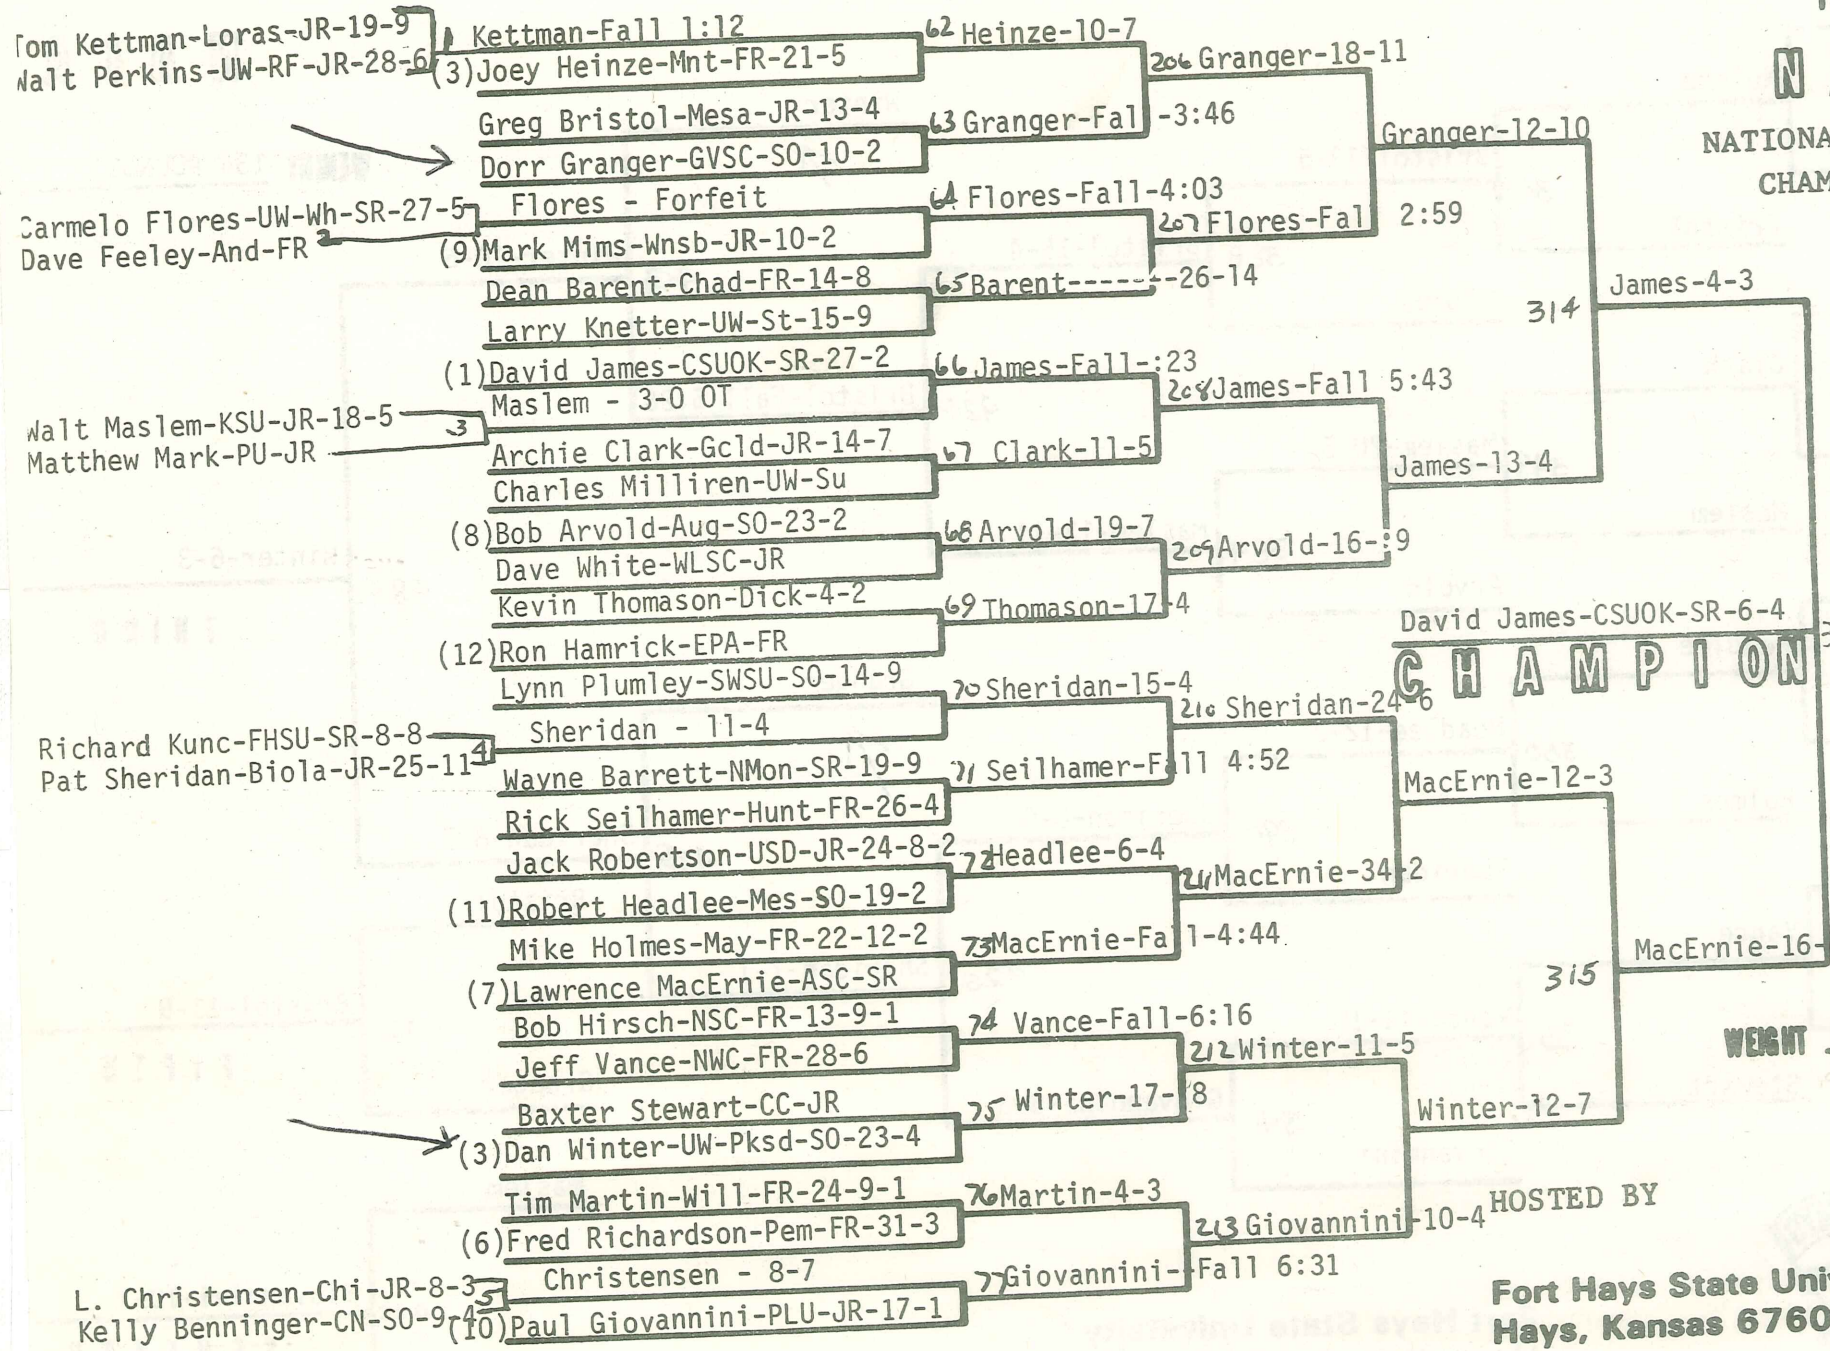

1980

N A I A

NATIONAL WRESTLING CHAMPIONSHIP

WEIGHT 134 POUNDS
13-70

HOSTED BY
Fort Hays State University
Hays, Kansas 67601