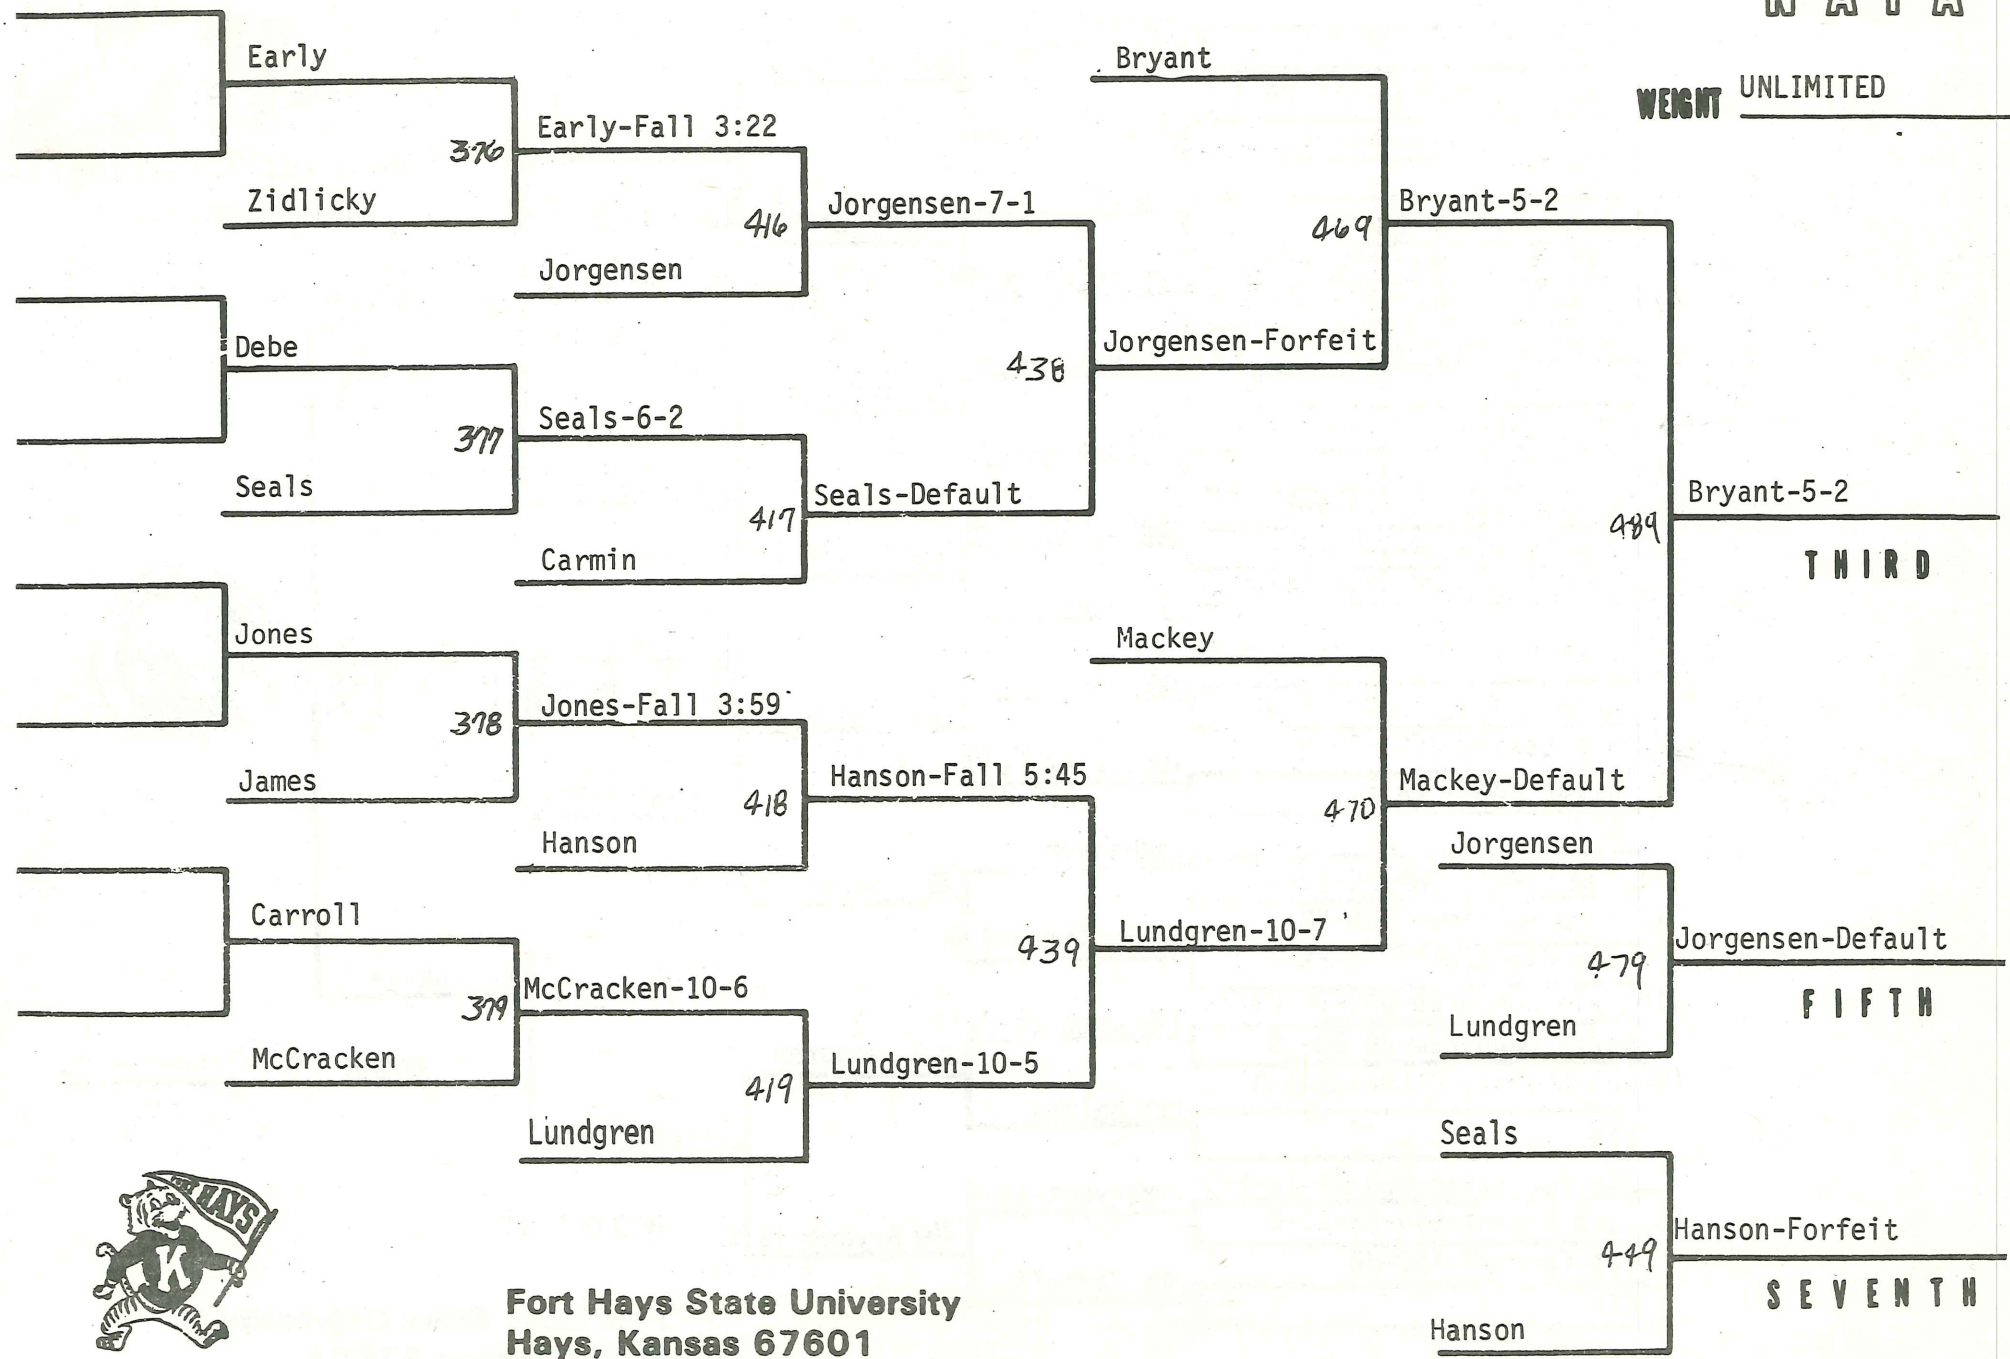

WRESTLEBACKS

N A I A

WEIGHT UNLIMITED

Fort Hays State University
Hays, Kansas 67601

THIRD

FIFTH

SEVENTH