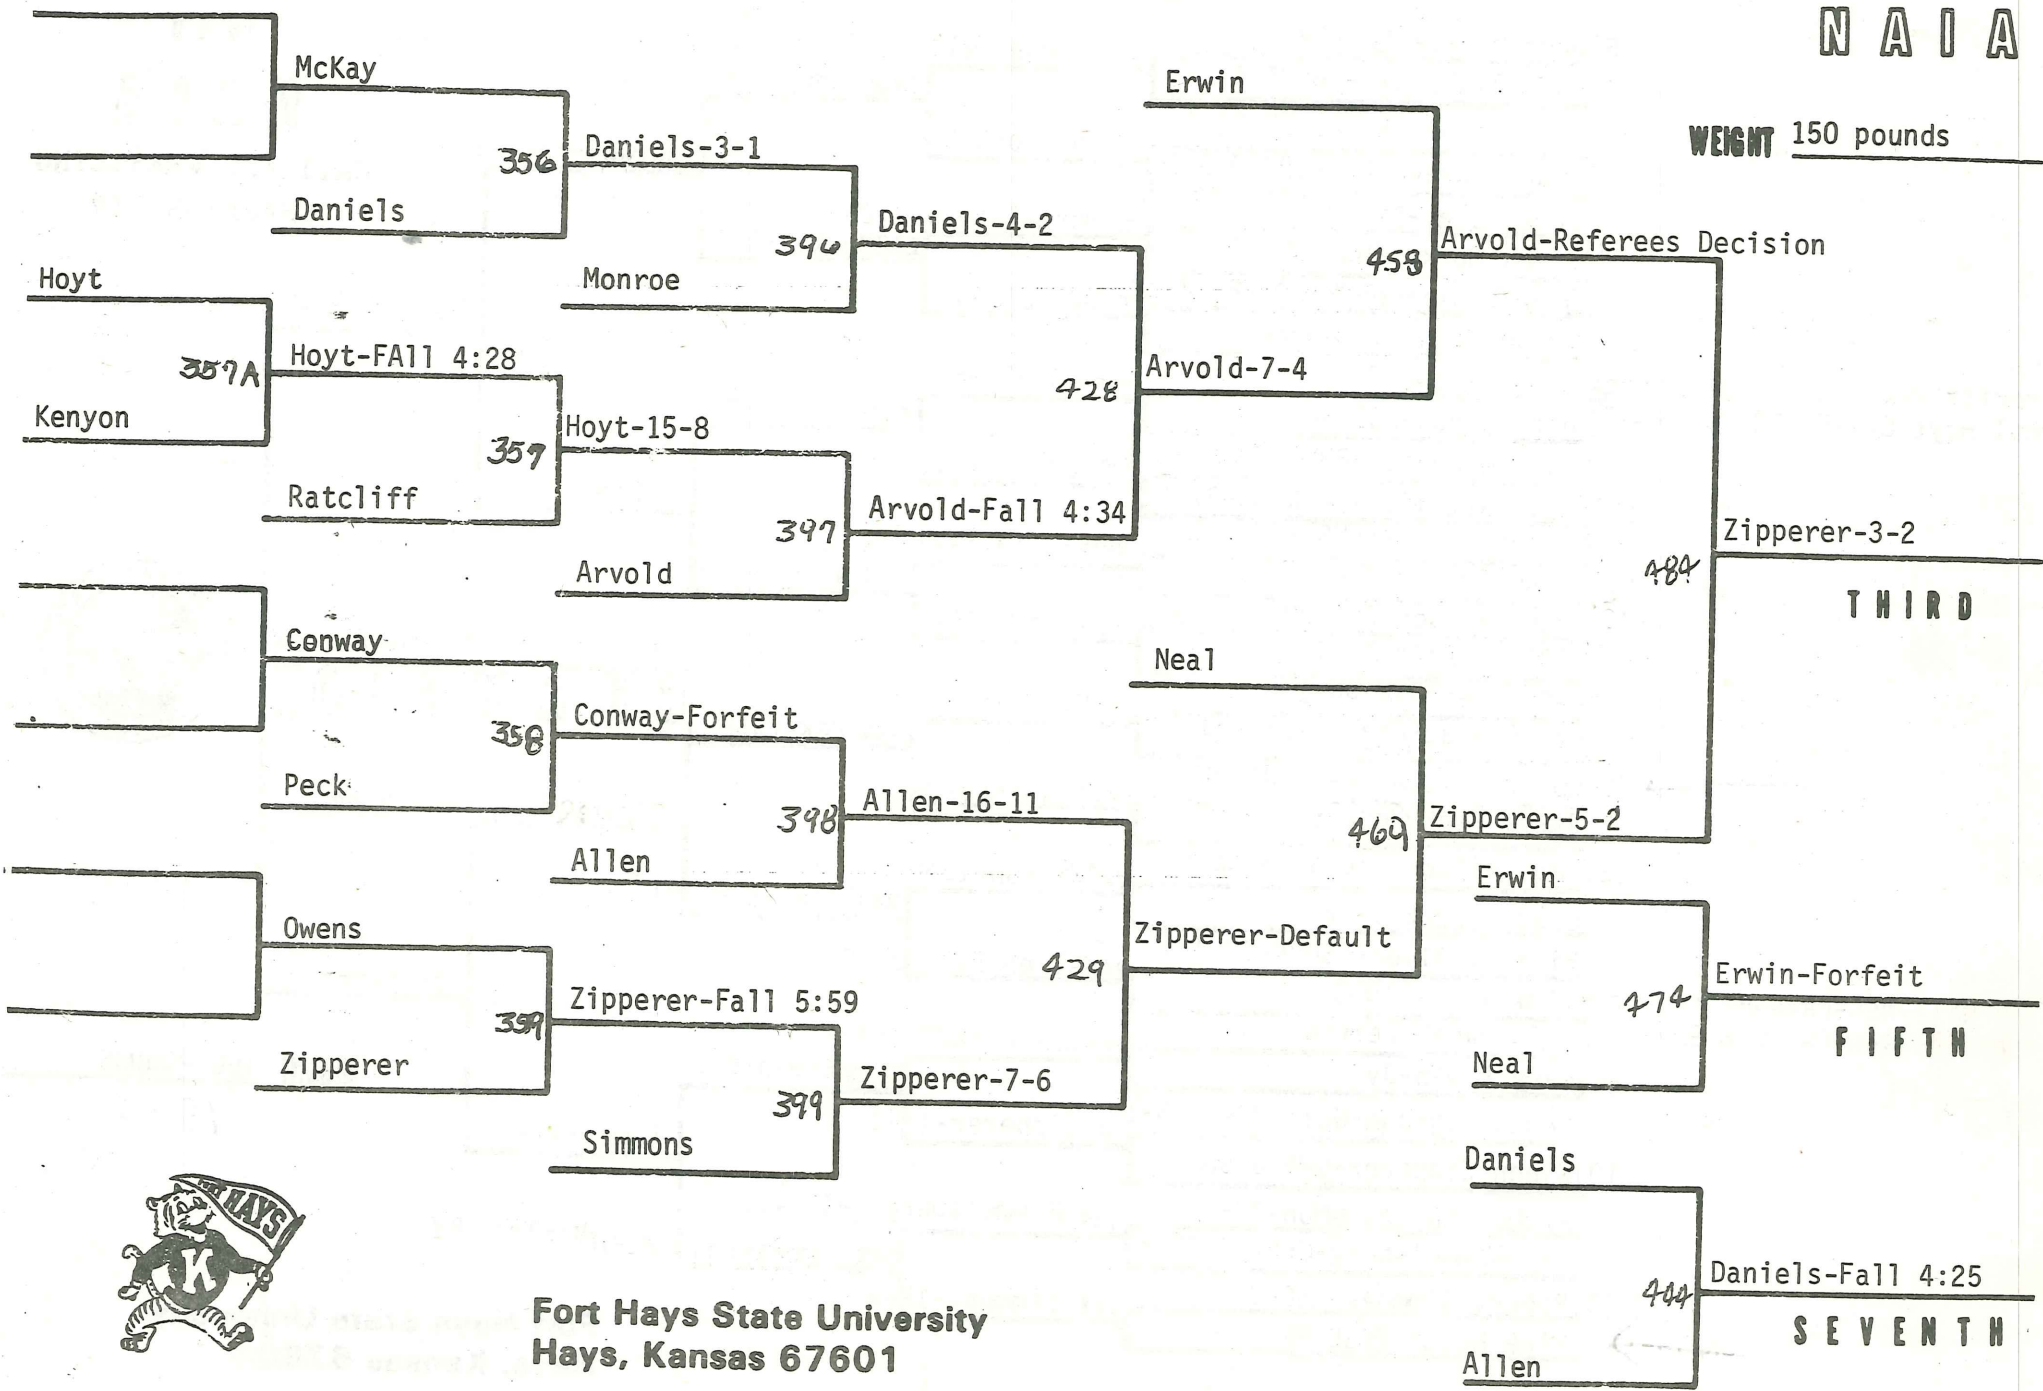

WRESTLEBACKS

1980

N A I A

WEIGHT 150 pounds

THIRD

FIFTH

SEVENTH

Fort Hays State University
Hays, Kansas 67601