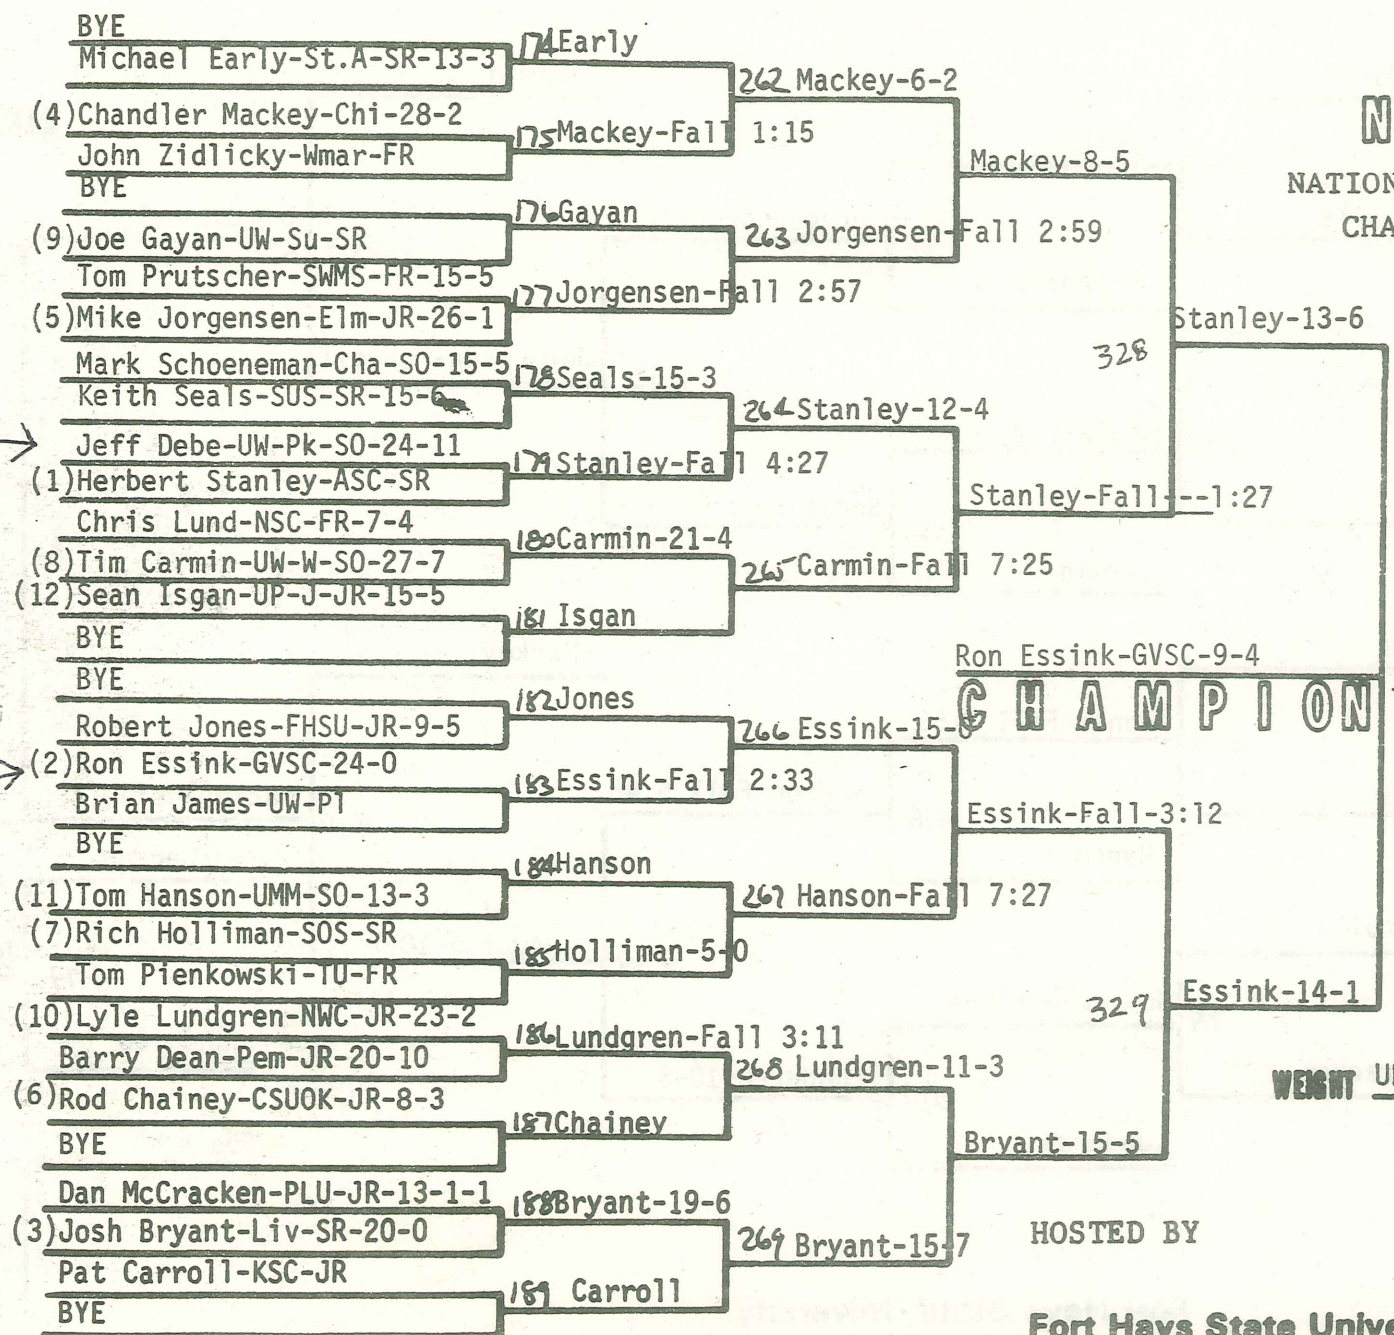

1980

N A I A

NATIONAL WRESTLING CHAMPIONSHIP

CHAMPION

WEIGHT UNLIMITED

0 - 23 1/2

HOSTED BY

Fort Hays State University
Hays, Kansas 67601