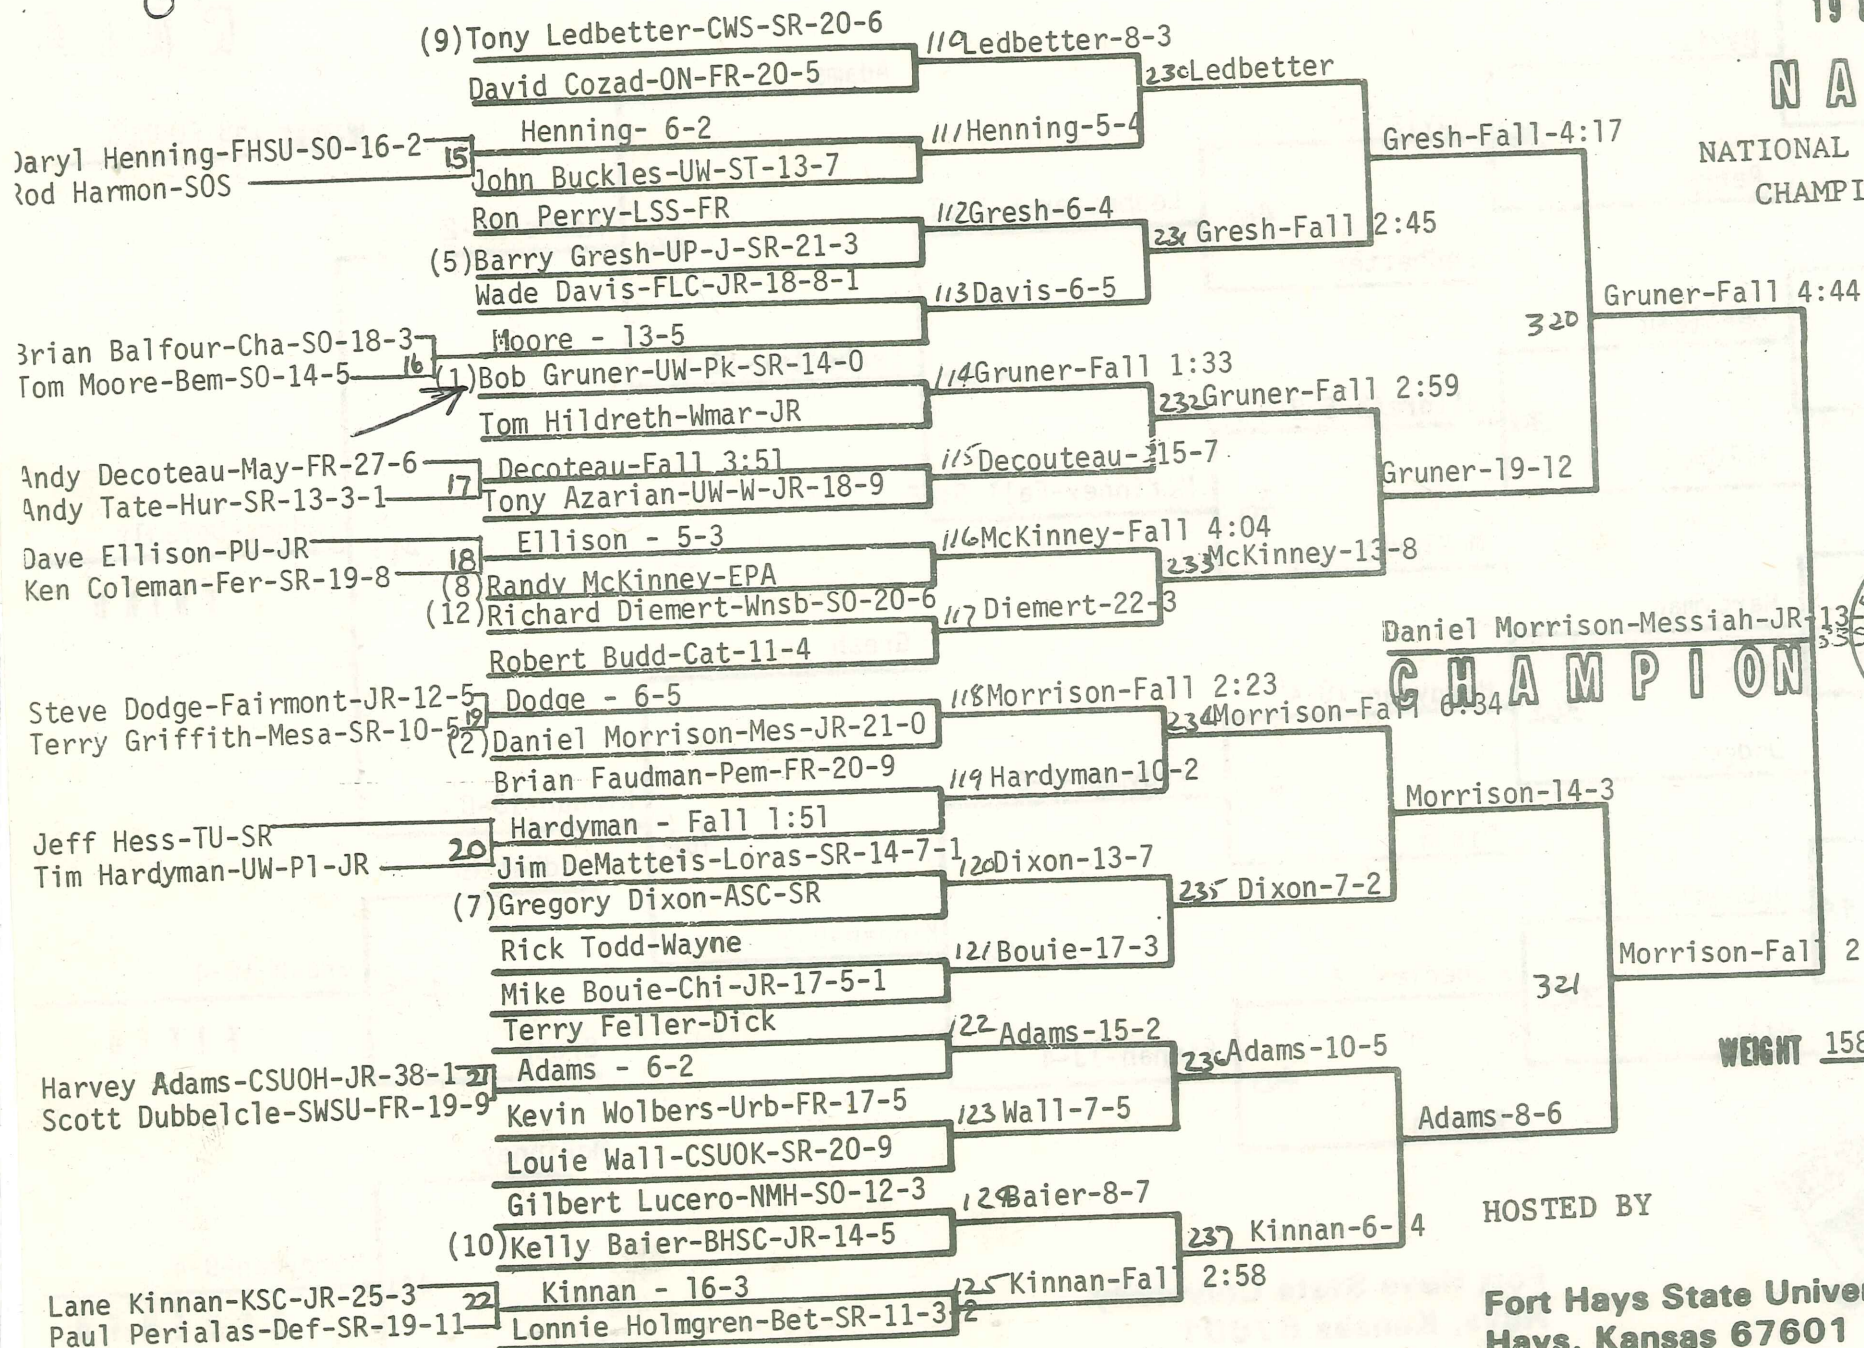

Grand Valley - No Entry

1980

N A I A

NATIONAL WRESTLING
CHAMPIONSHIP

CHAMPION

WEIGHT 158 POUNDS
19-0

HOSTED BY
Fort Hays State University
Hays, Kansas 67601