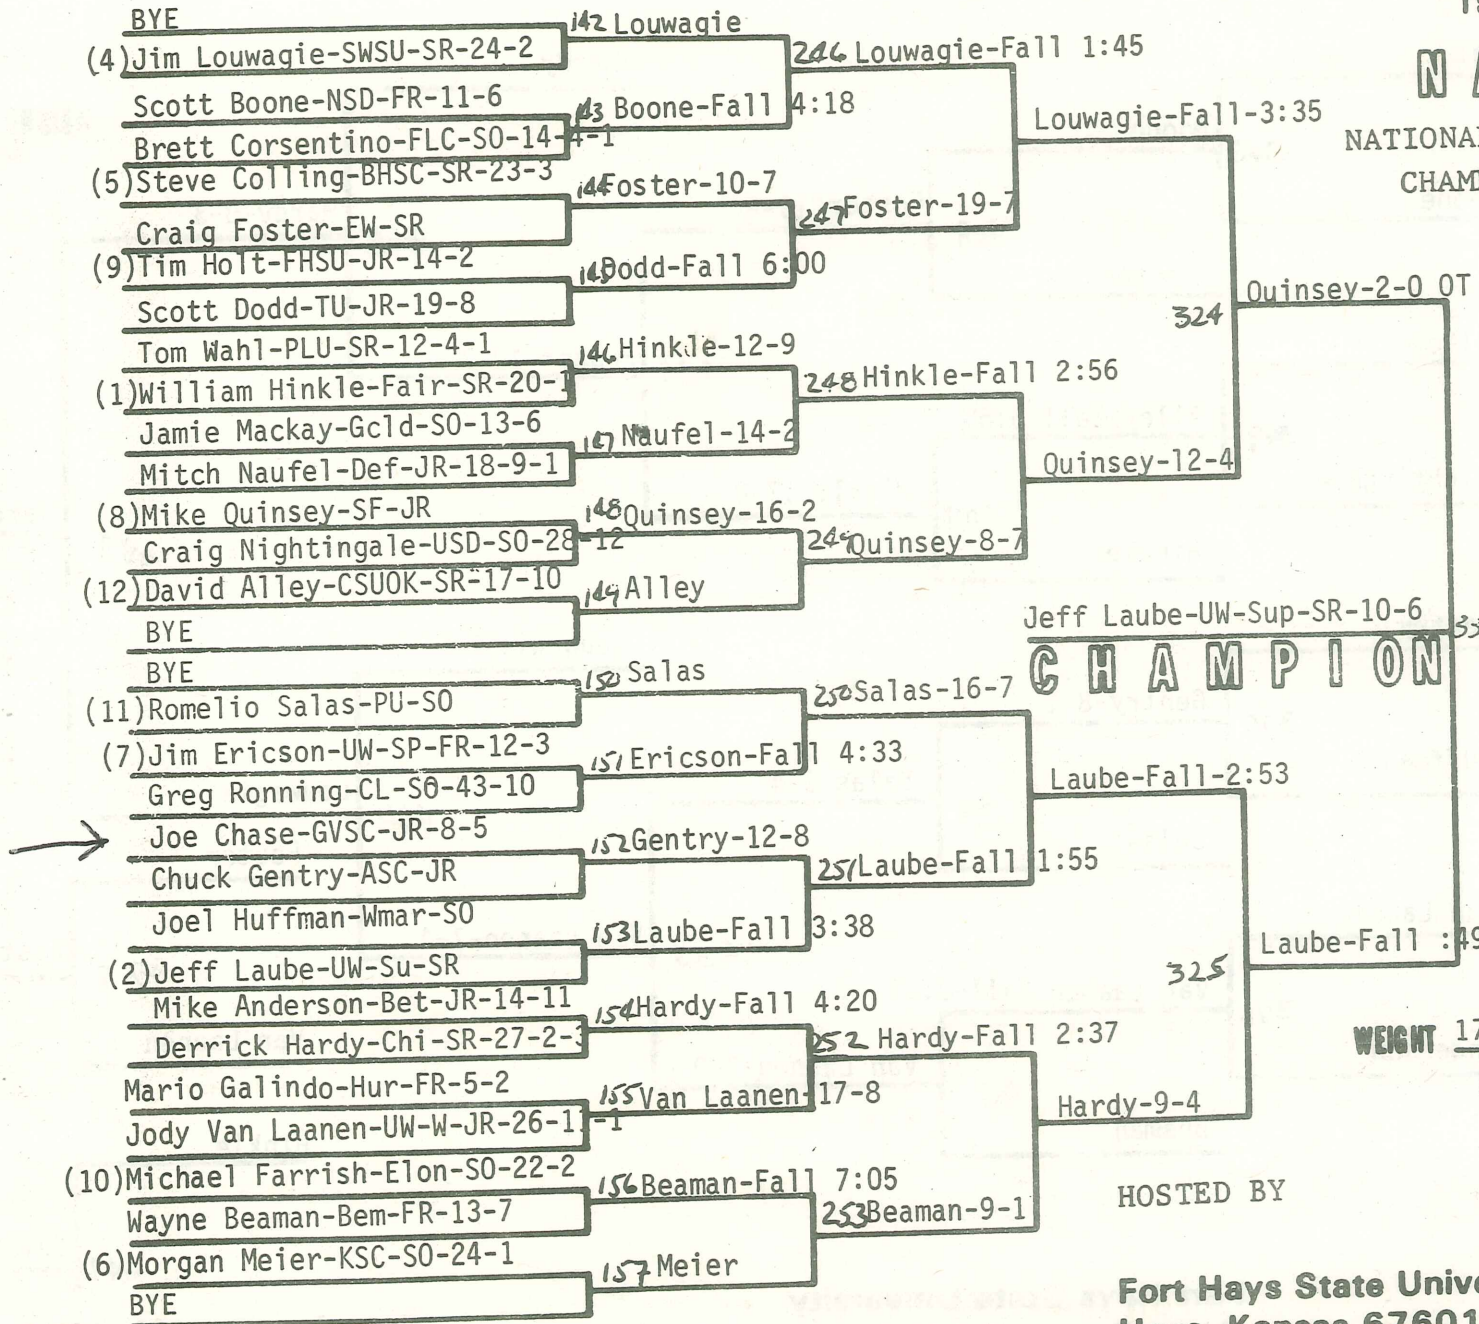

Parkside - No Entry

1980

N A I A

NATIONAL WRESTLING
CHAMPIONSHIP

CHAMPION

WEIGHT 177 POUNDS
0-0

HOSTED BY

Fort Hays State University
Hays, Kansas 67601