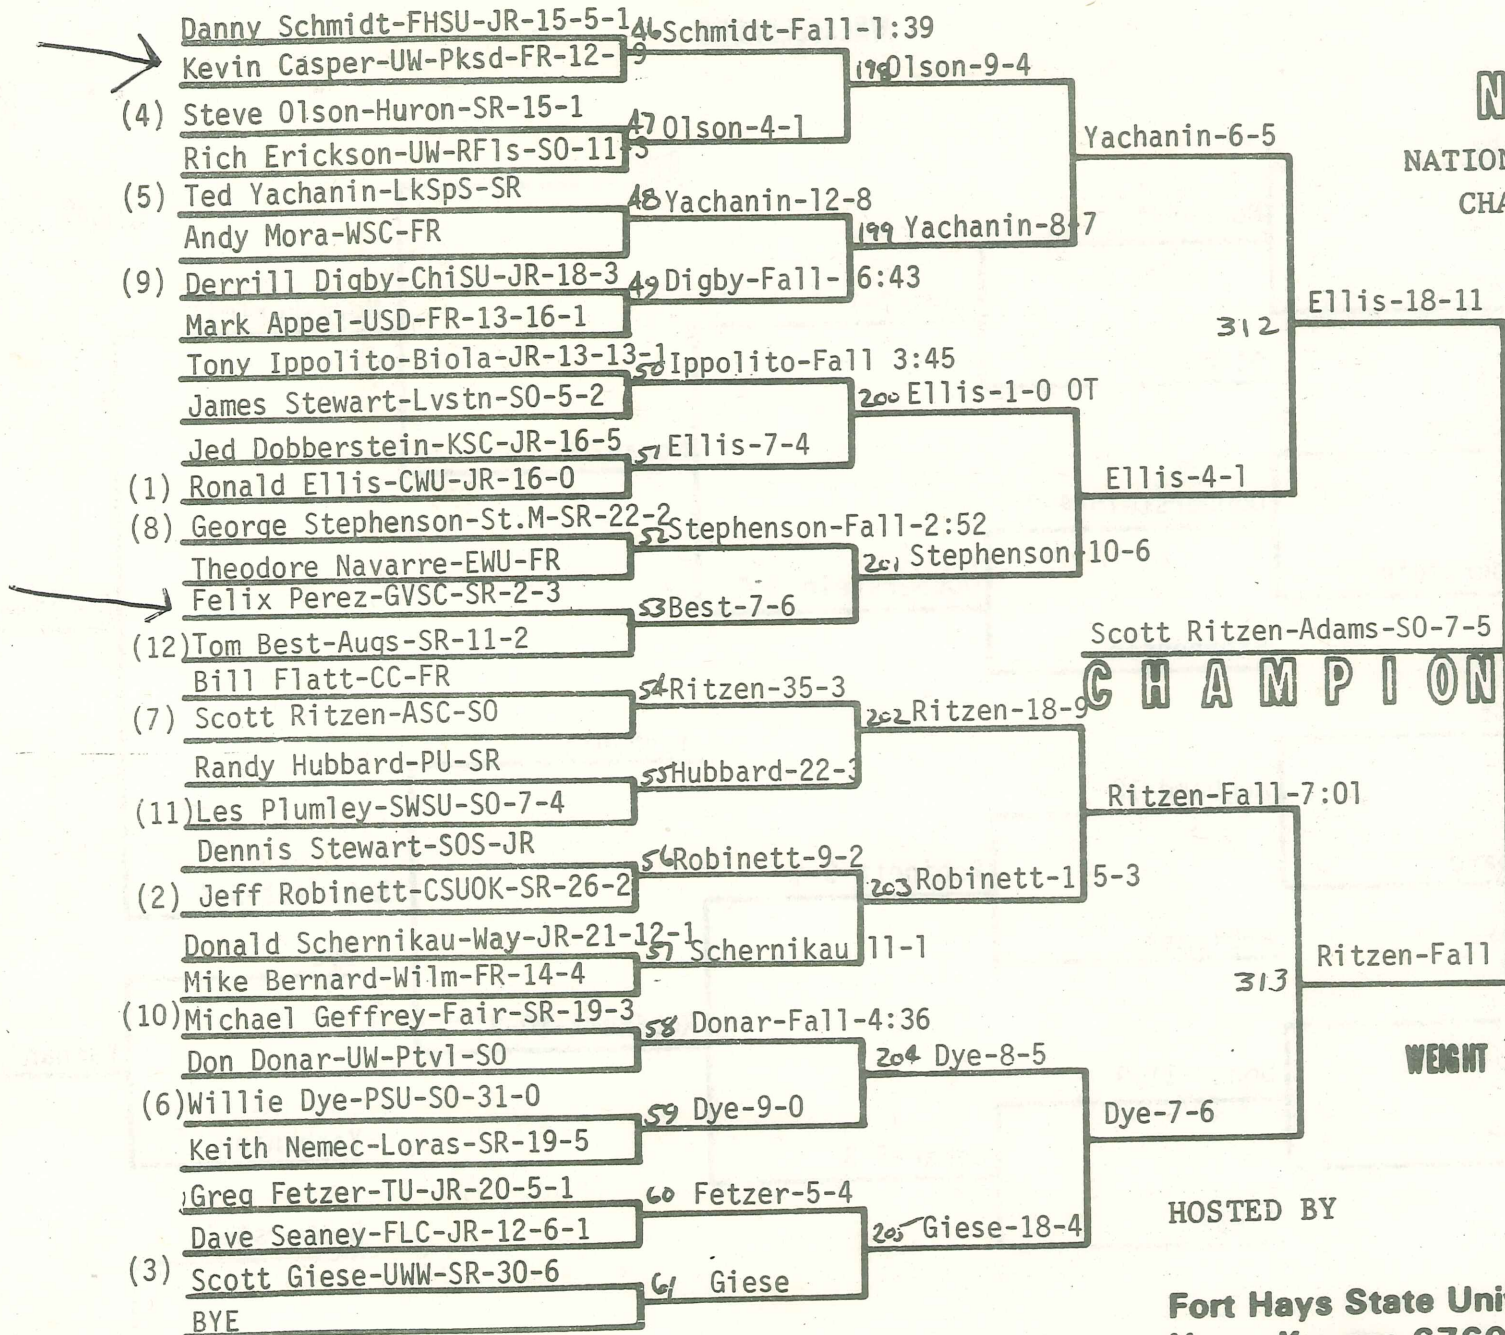

1980

N A I A NATIONAL WRESTLING CHAMPIONSHIP

CHAMPION

WEIGHT 126 POUNDS
0 - 0

HOSTED BY
**Fort Hays State University
Hays, Kansas 67601**