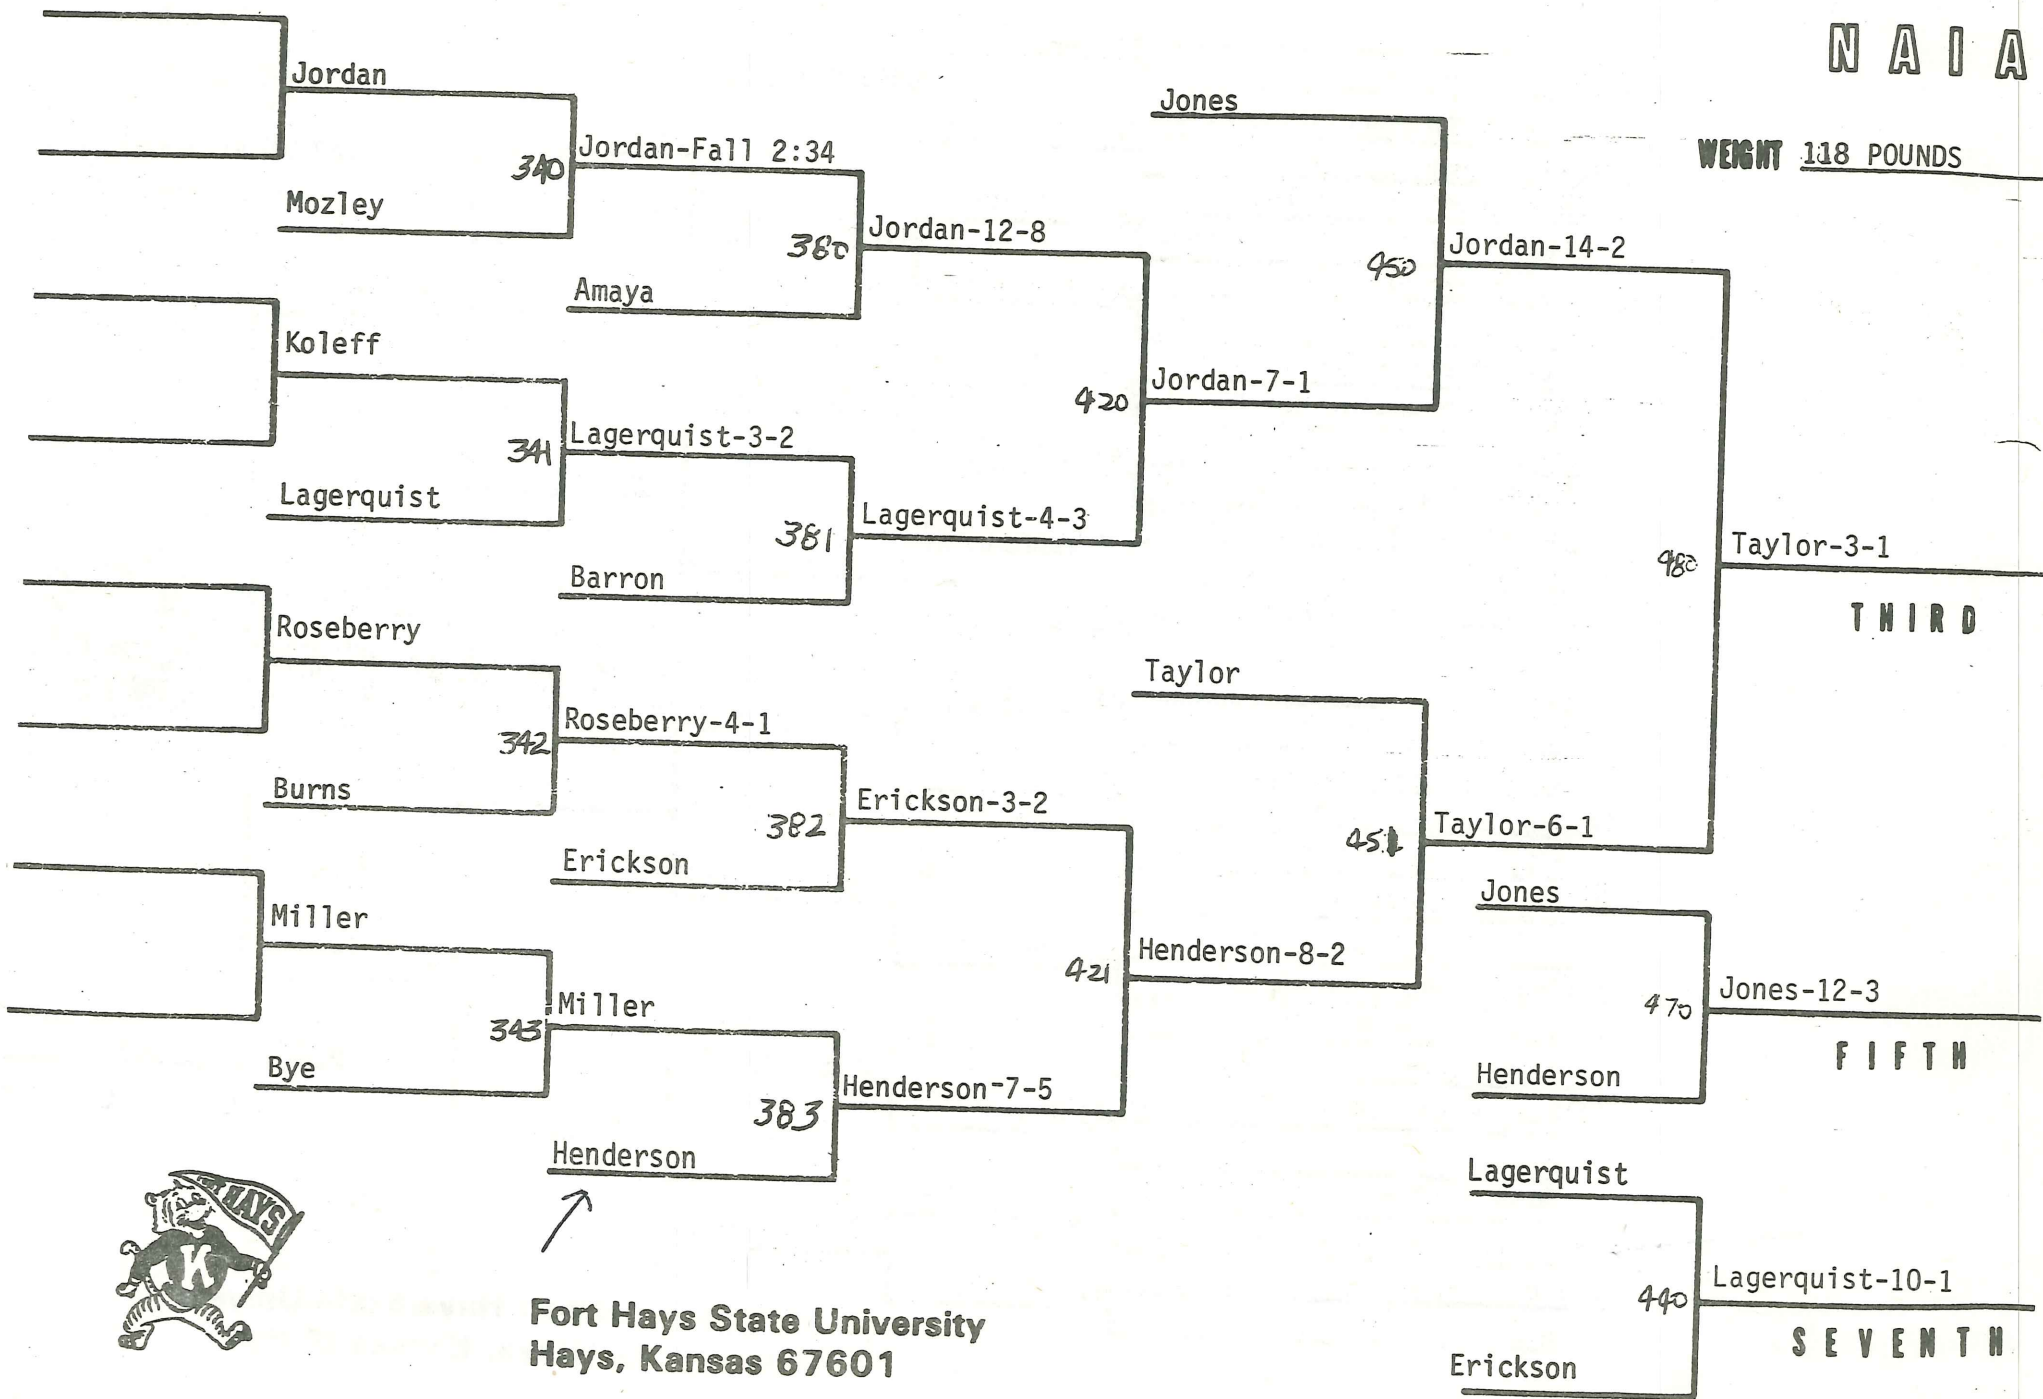

WRESTLEBACKS

1980

N A I A

WEIGHT 118 POUNDS

Fort Hays State University
Hays, Kansas 67601