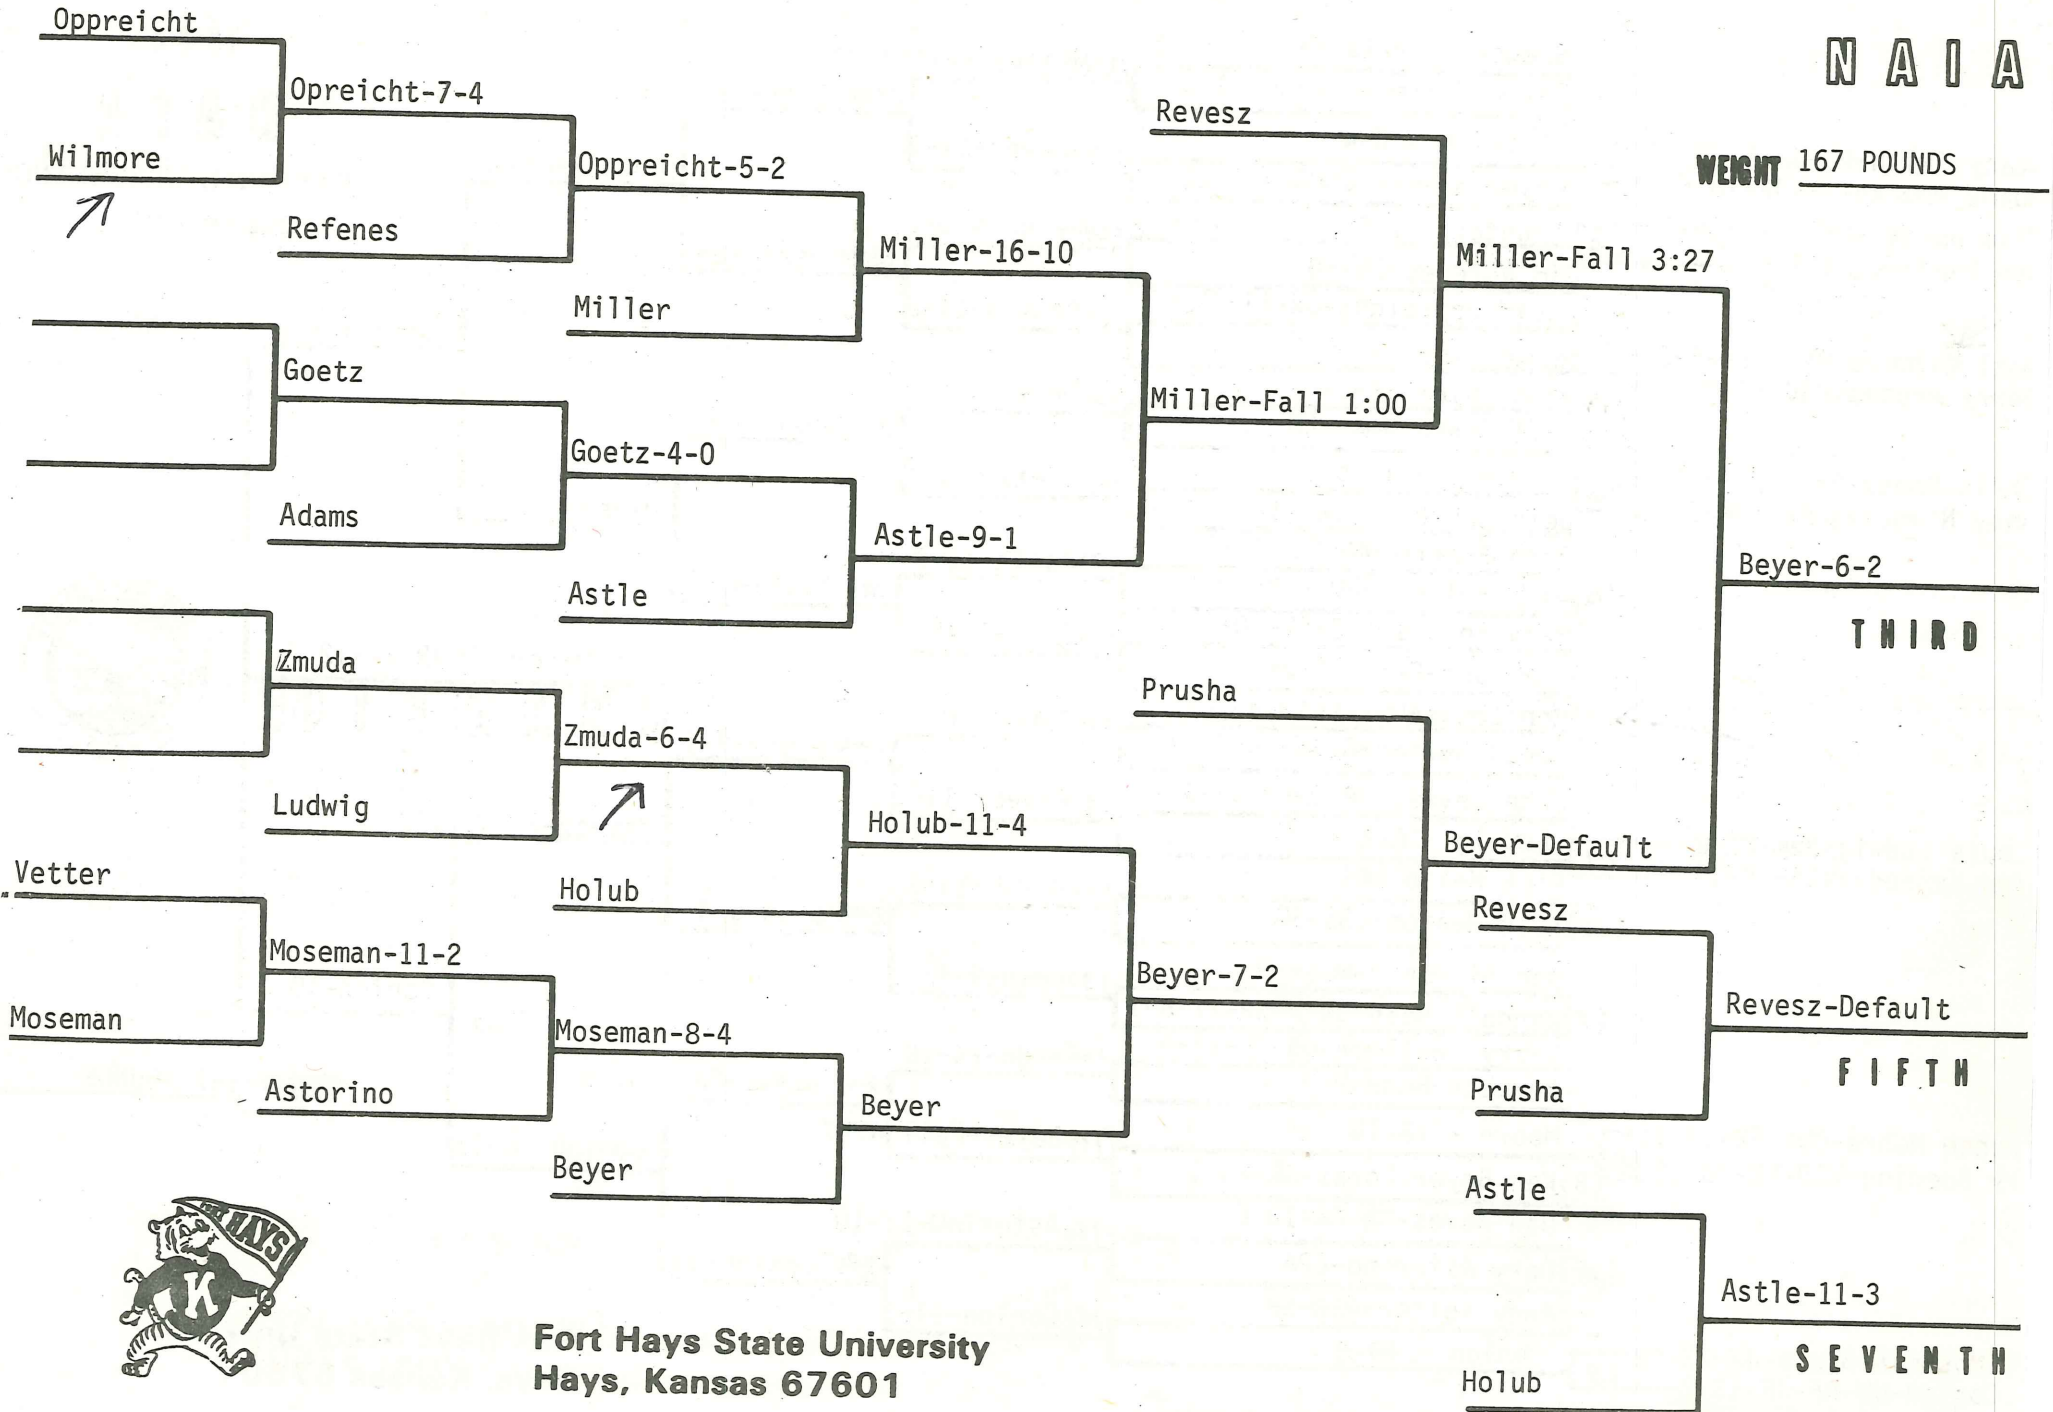

WRESTLEBACKS

N A I A

WEIGHT 167 POUNDS

Fort Hays State University
Hays, Kansas 67601