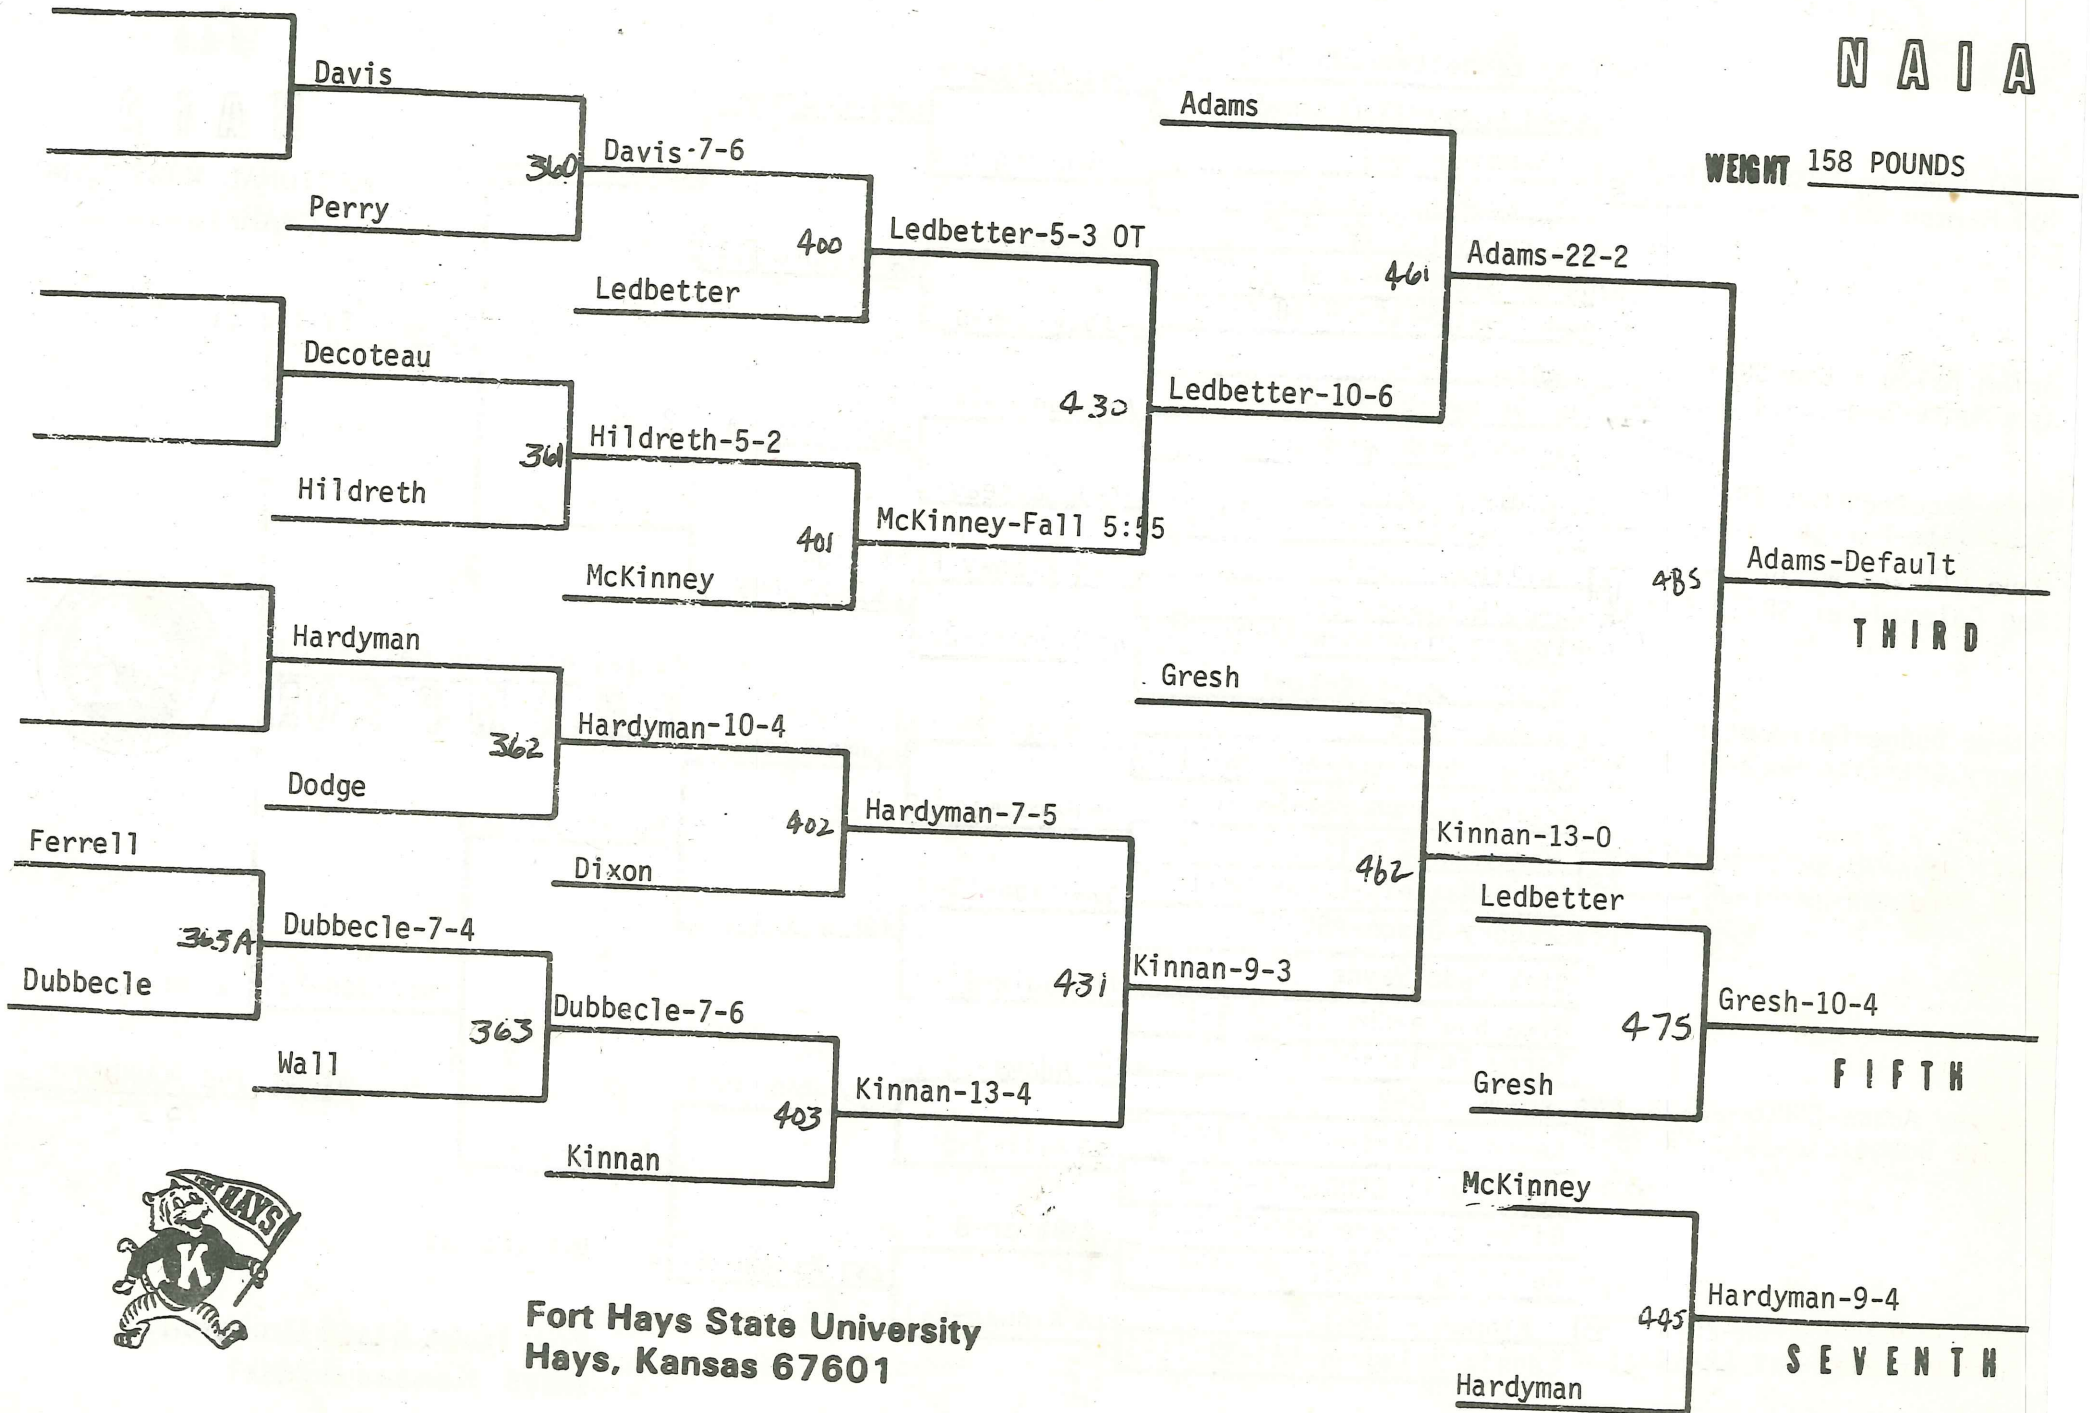

NATIONAL WRESTLING
CHAMPIONSHIP

CHAMPION

WEIGHT 158 POUNDS
19-0

HOSTED BY
Fort Hays State University
Hays, Kansas 67601

WRESTLEBACKS

1980

N A I A

WEIGHT 158 POUNDS