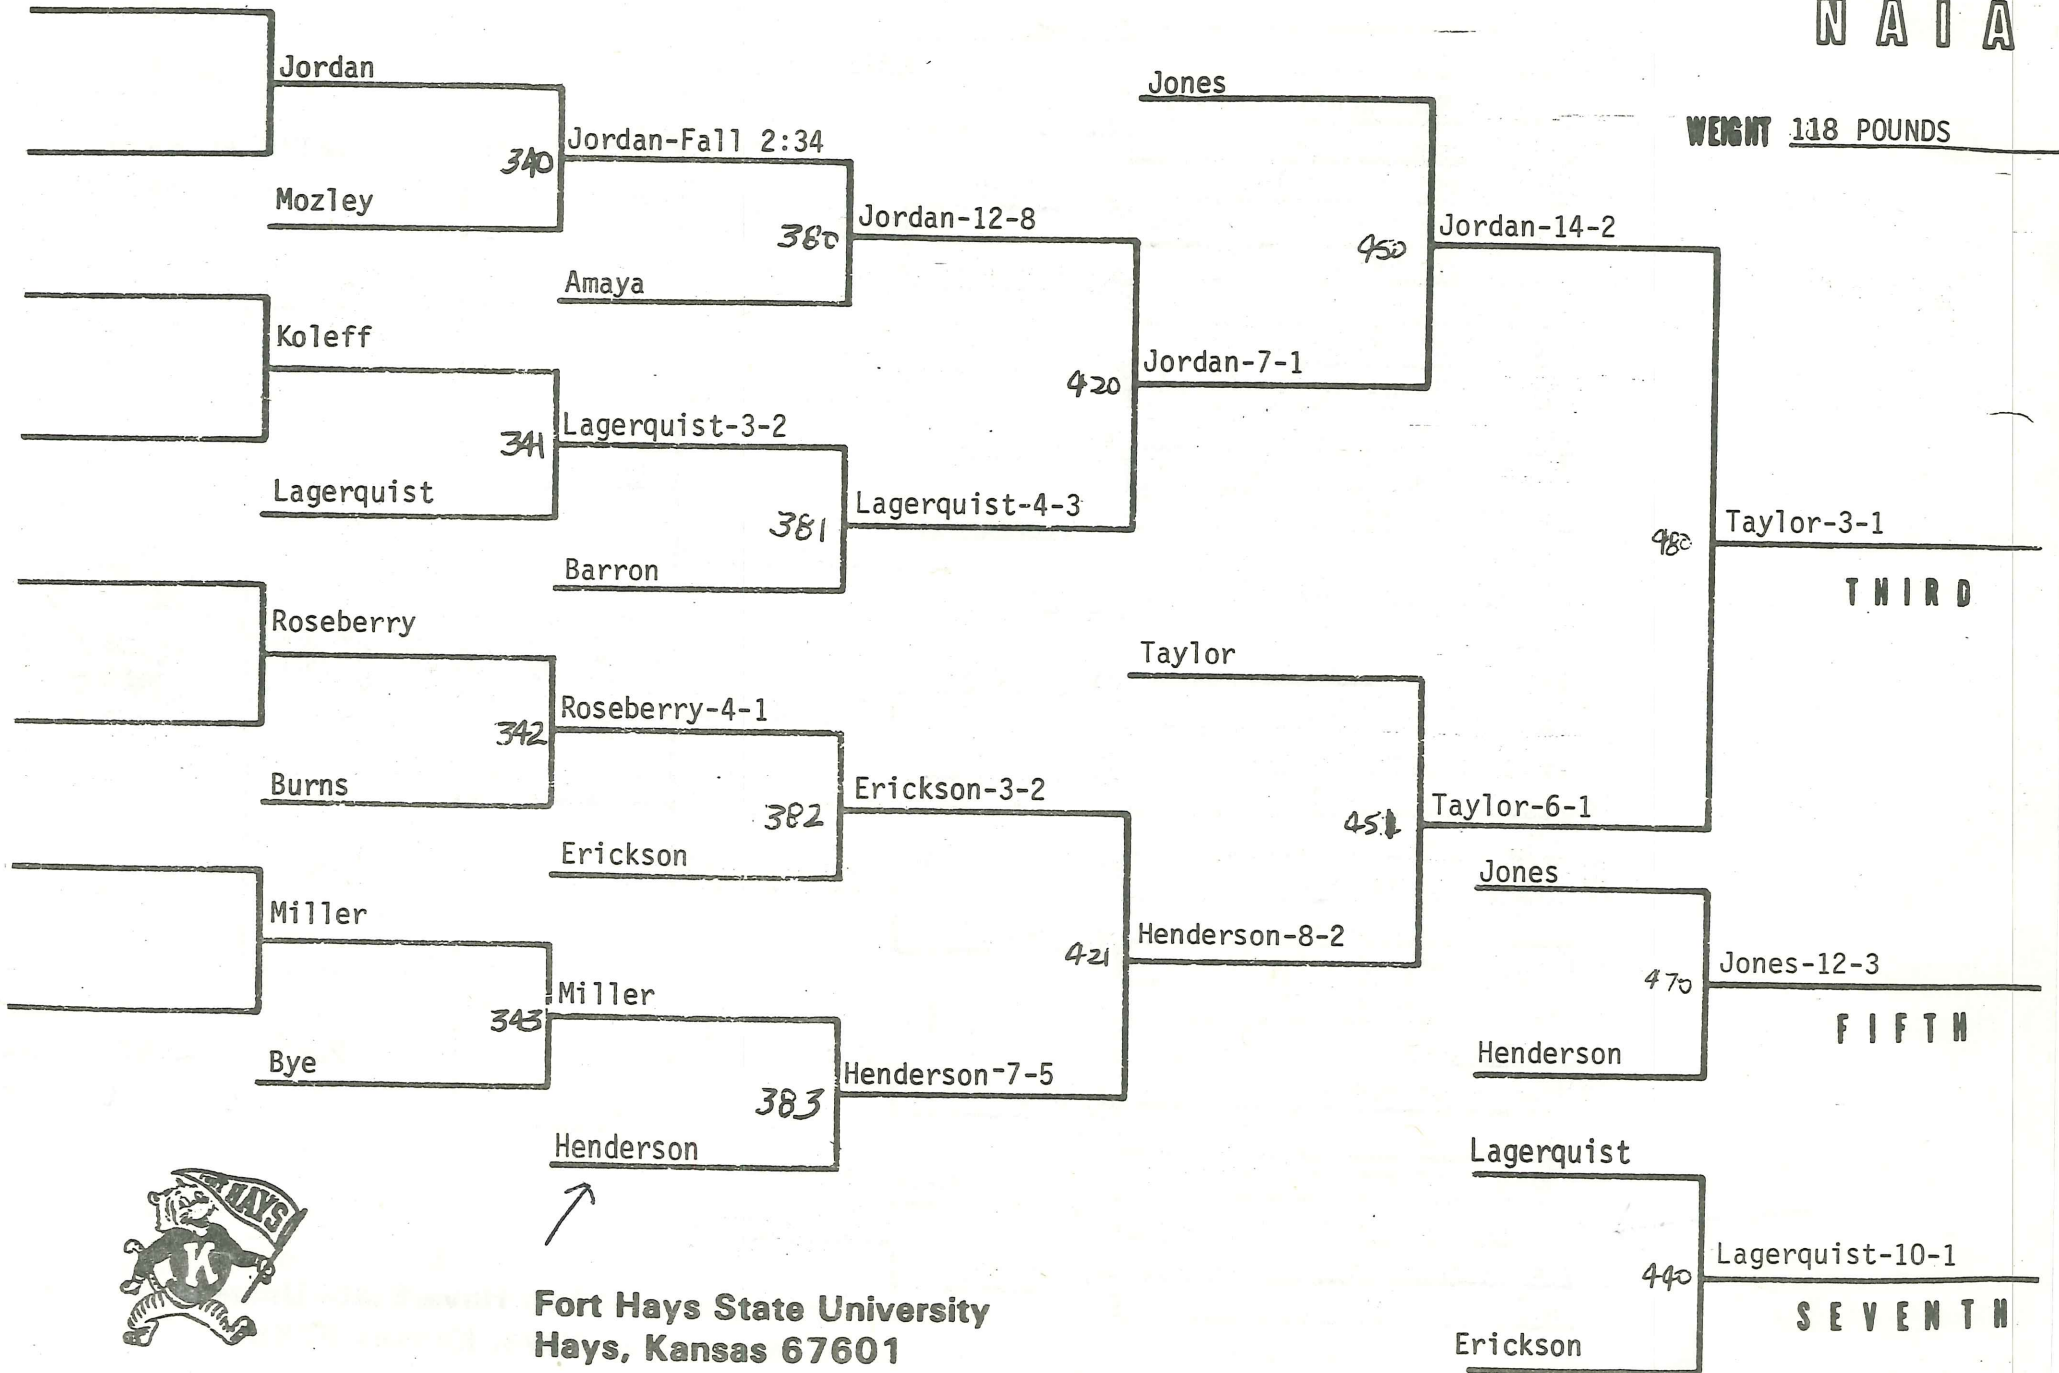

WRESTLEBACKS

1980

N A I A

WEIGHT 118 POUNDS

Fort Hays State University
Hays, Kansas 67601