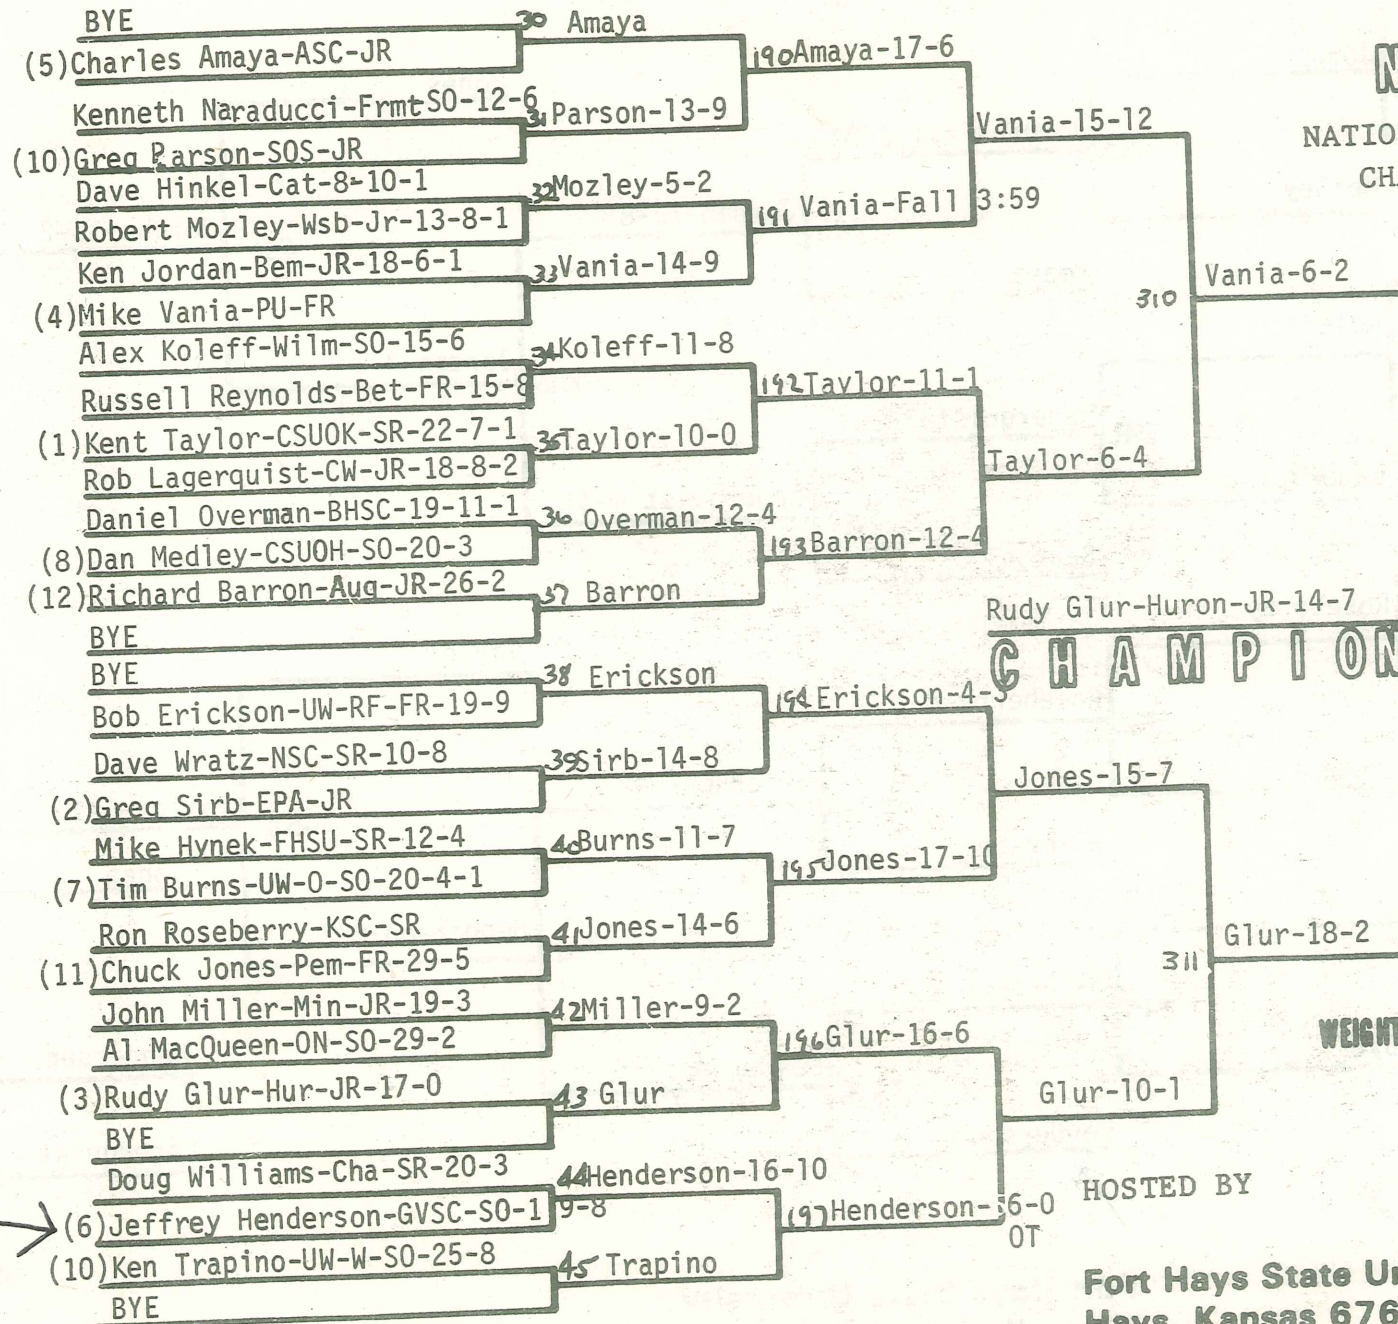

Parkside - No Entry

1980

N A I A

NATIONAL WRESTLING CHAMPIONSHIP

CHAMPION

WEIGHT 118 POUNDS
0 - 6

HOSTED BY

Fort Hays State University
Hays, Kansas 67601