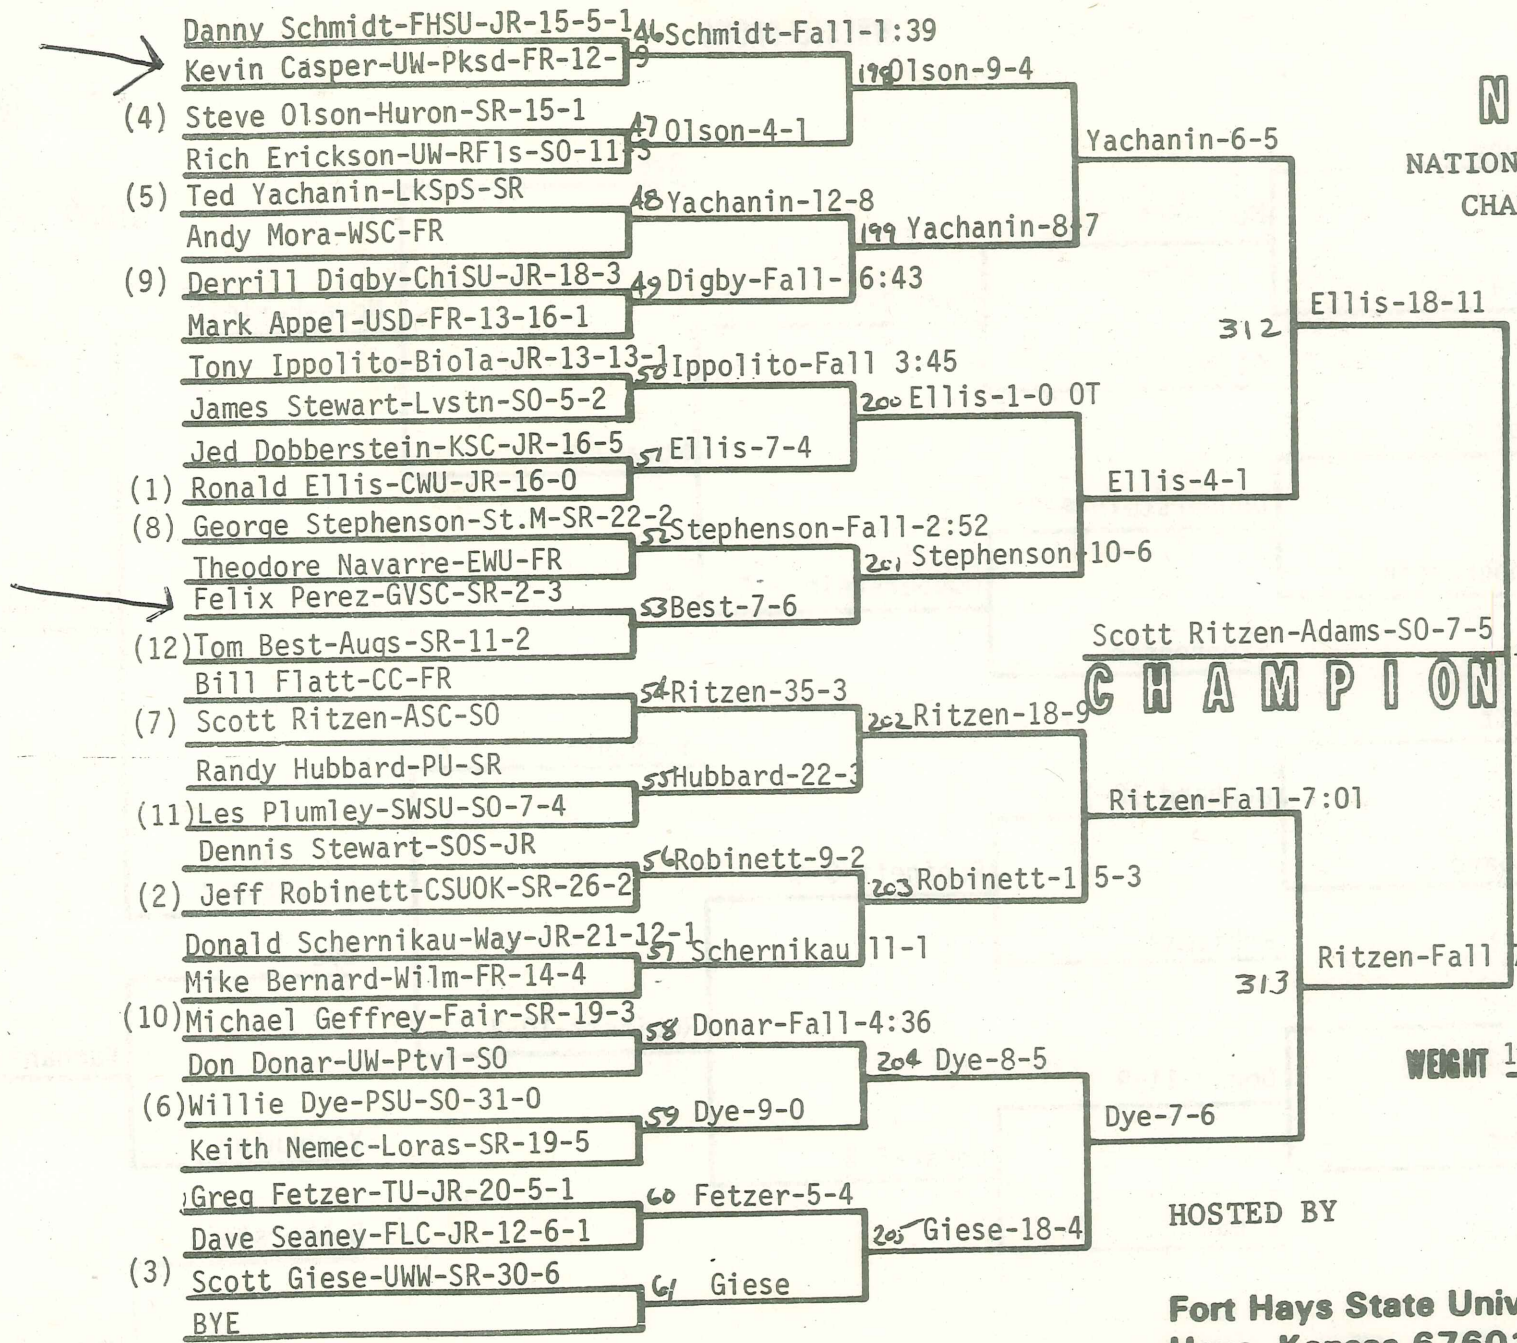

1980

N A I A

NATIONAL WRESTLING CHAMPIONSHIP

CHAMPION

WEIGHT 126 POUNDS
0 - 0

HOSTED BY
Fort Hays State University
Hays, Kansas 67601