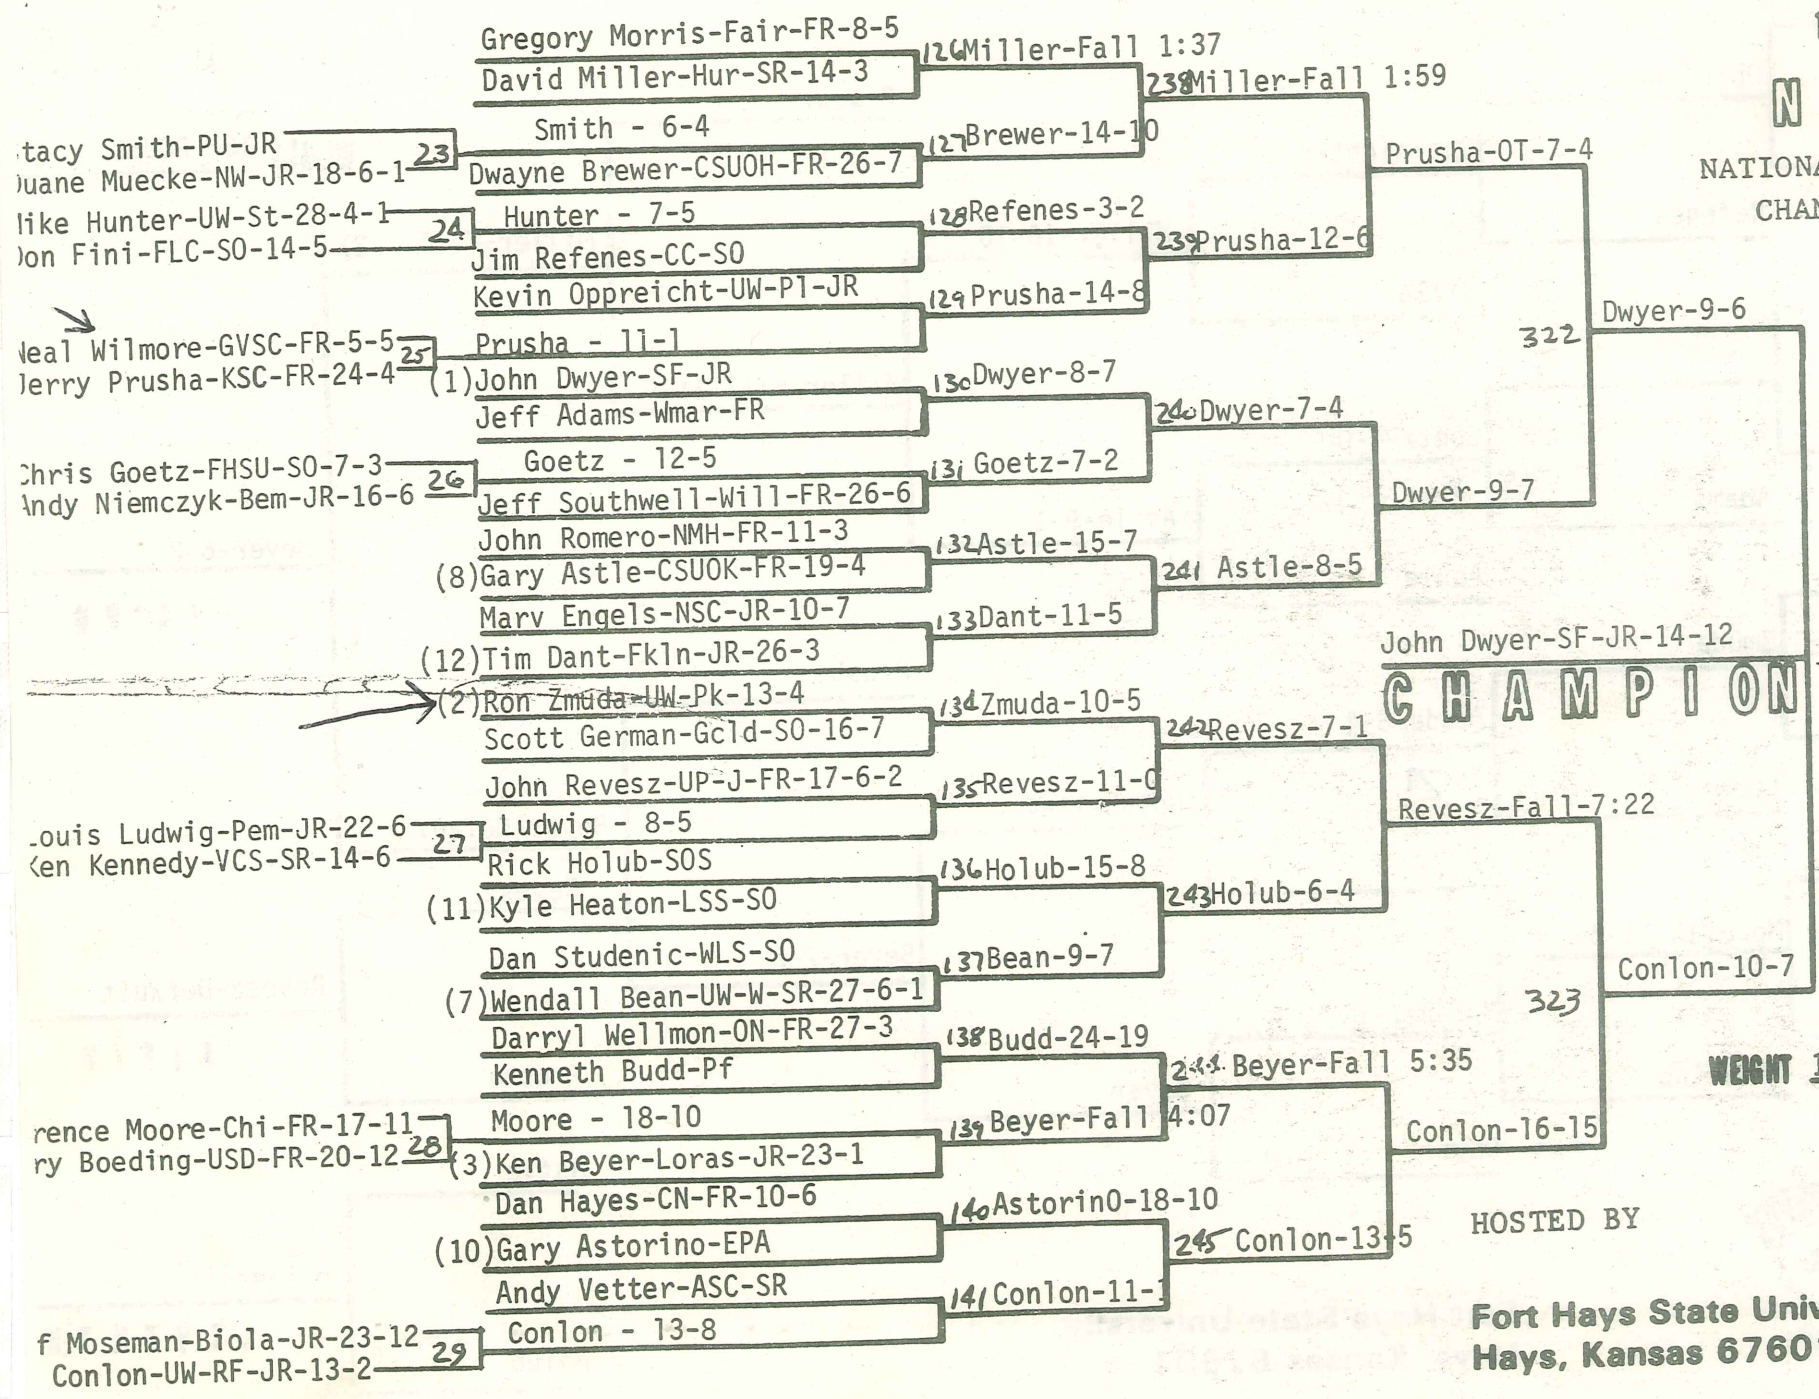

1980

N A I A

NATIONAL WRESTLING CHAMPIONSHIP

CHAMPION

WEIGHT 167 POUNDS

1 1/2 - 0

HOSTED BY

Fort Hays State University
Hays, Kansas 67601