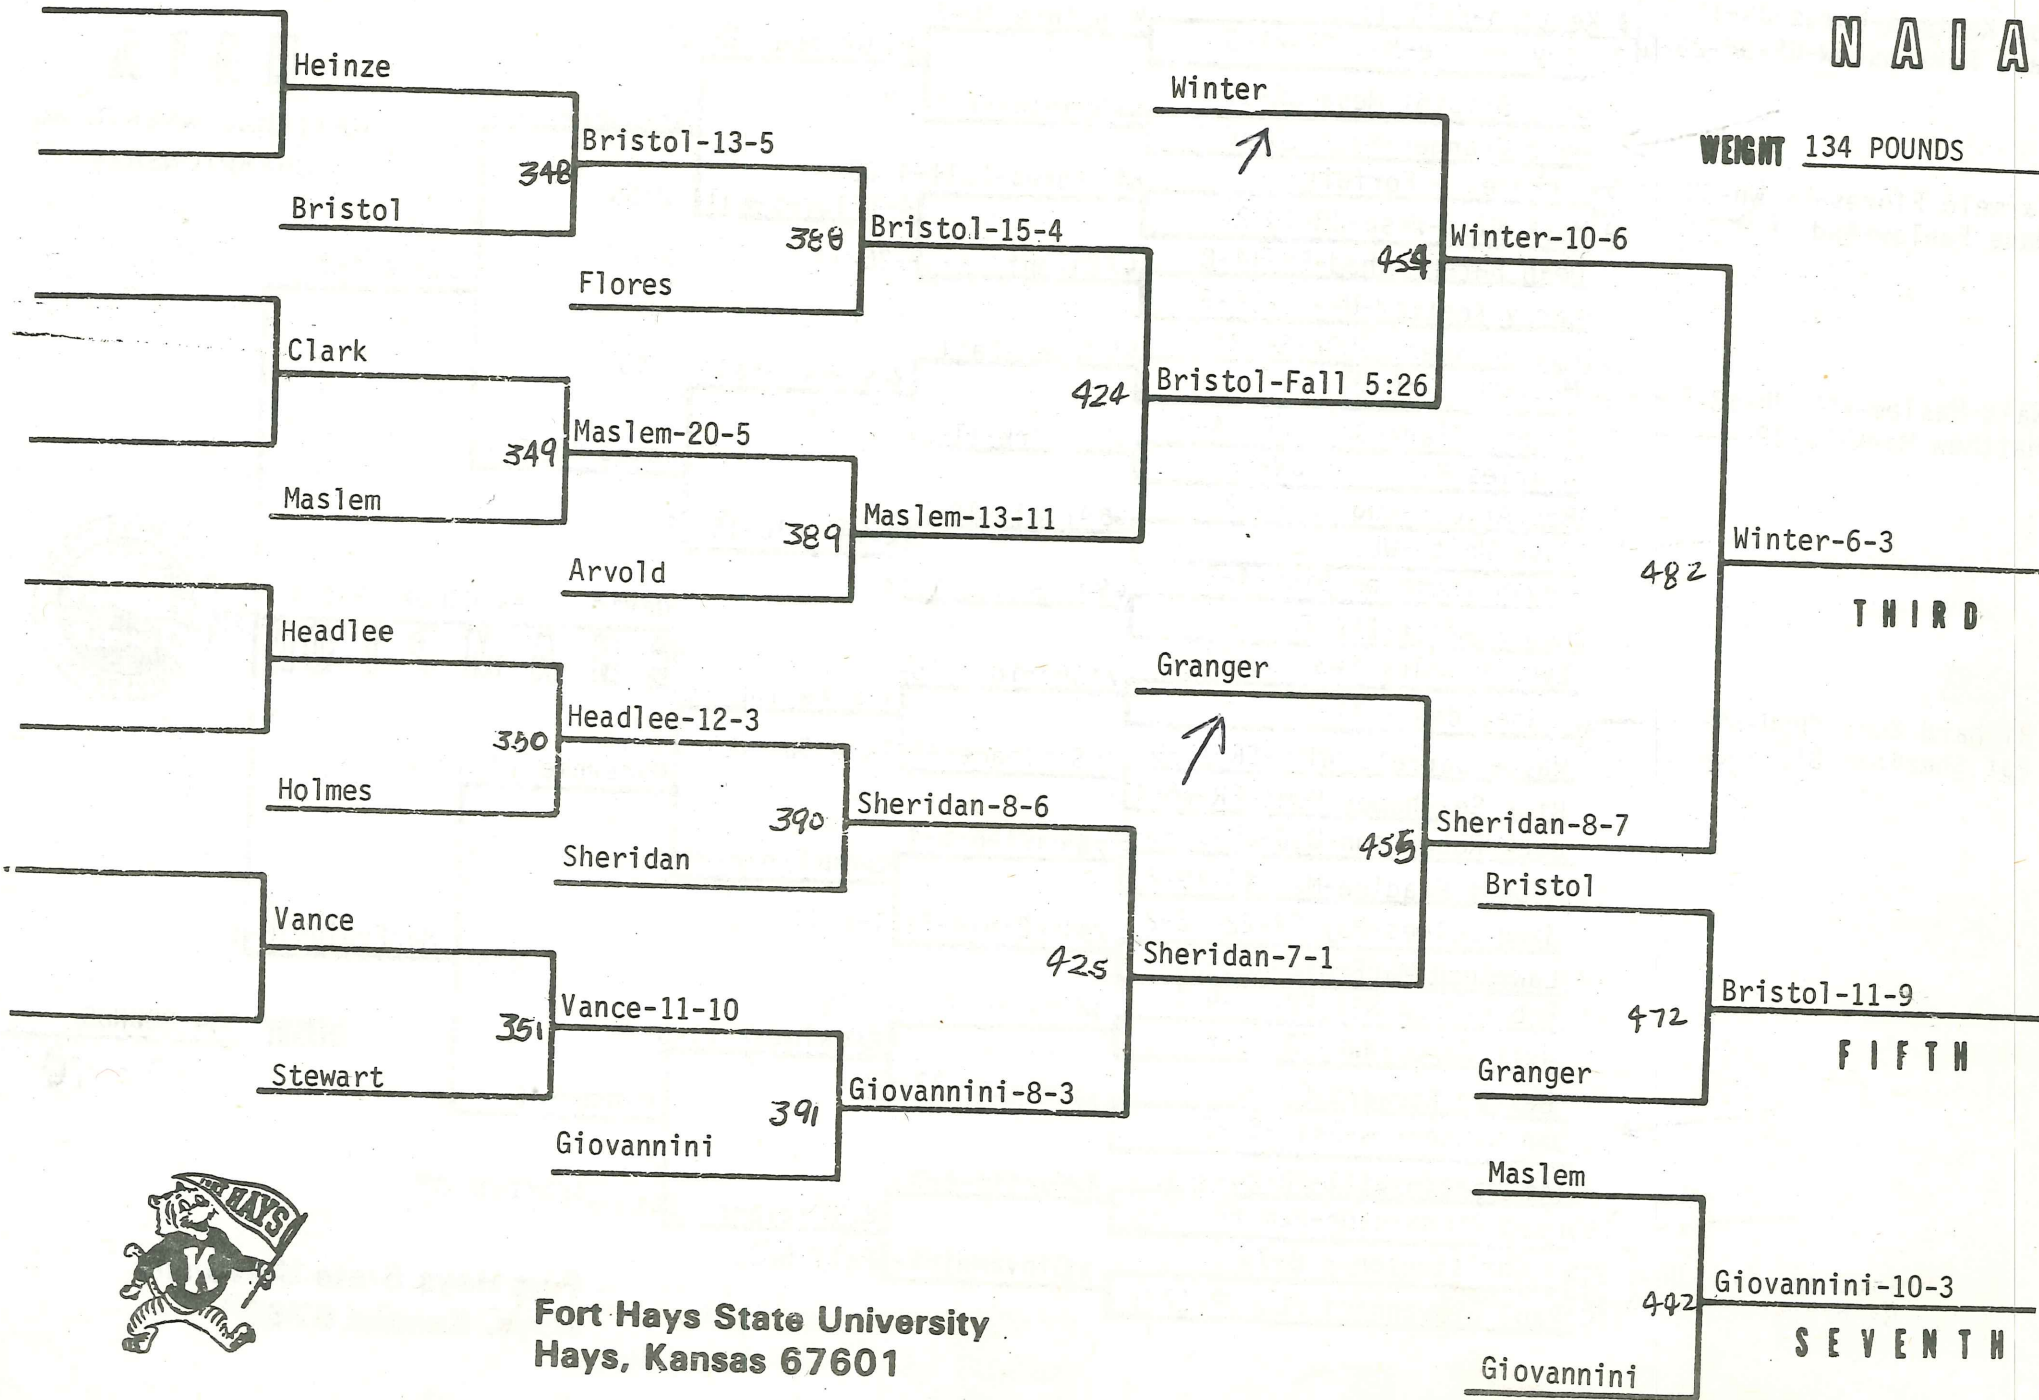

WRESTLEBACKS

1980

N A I A

WEIGHT 134 POUNDS

Fort Hays State University
Hays, Kansas 67601