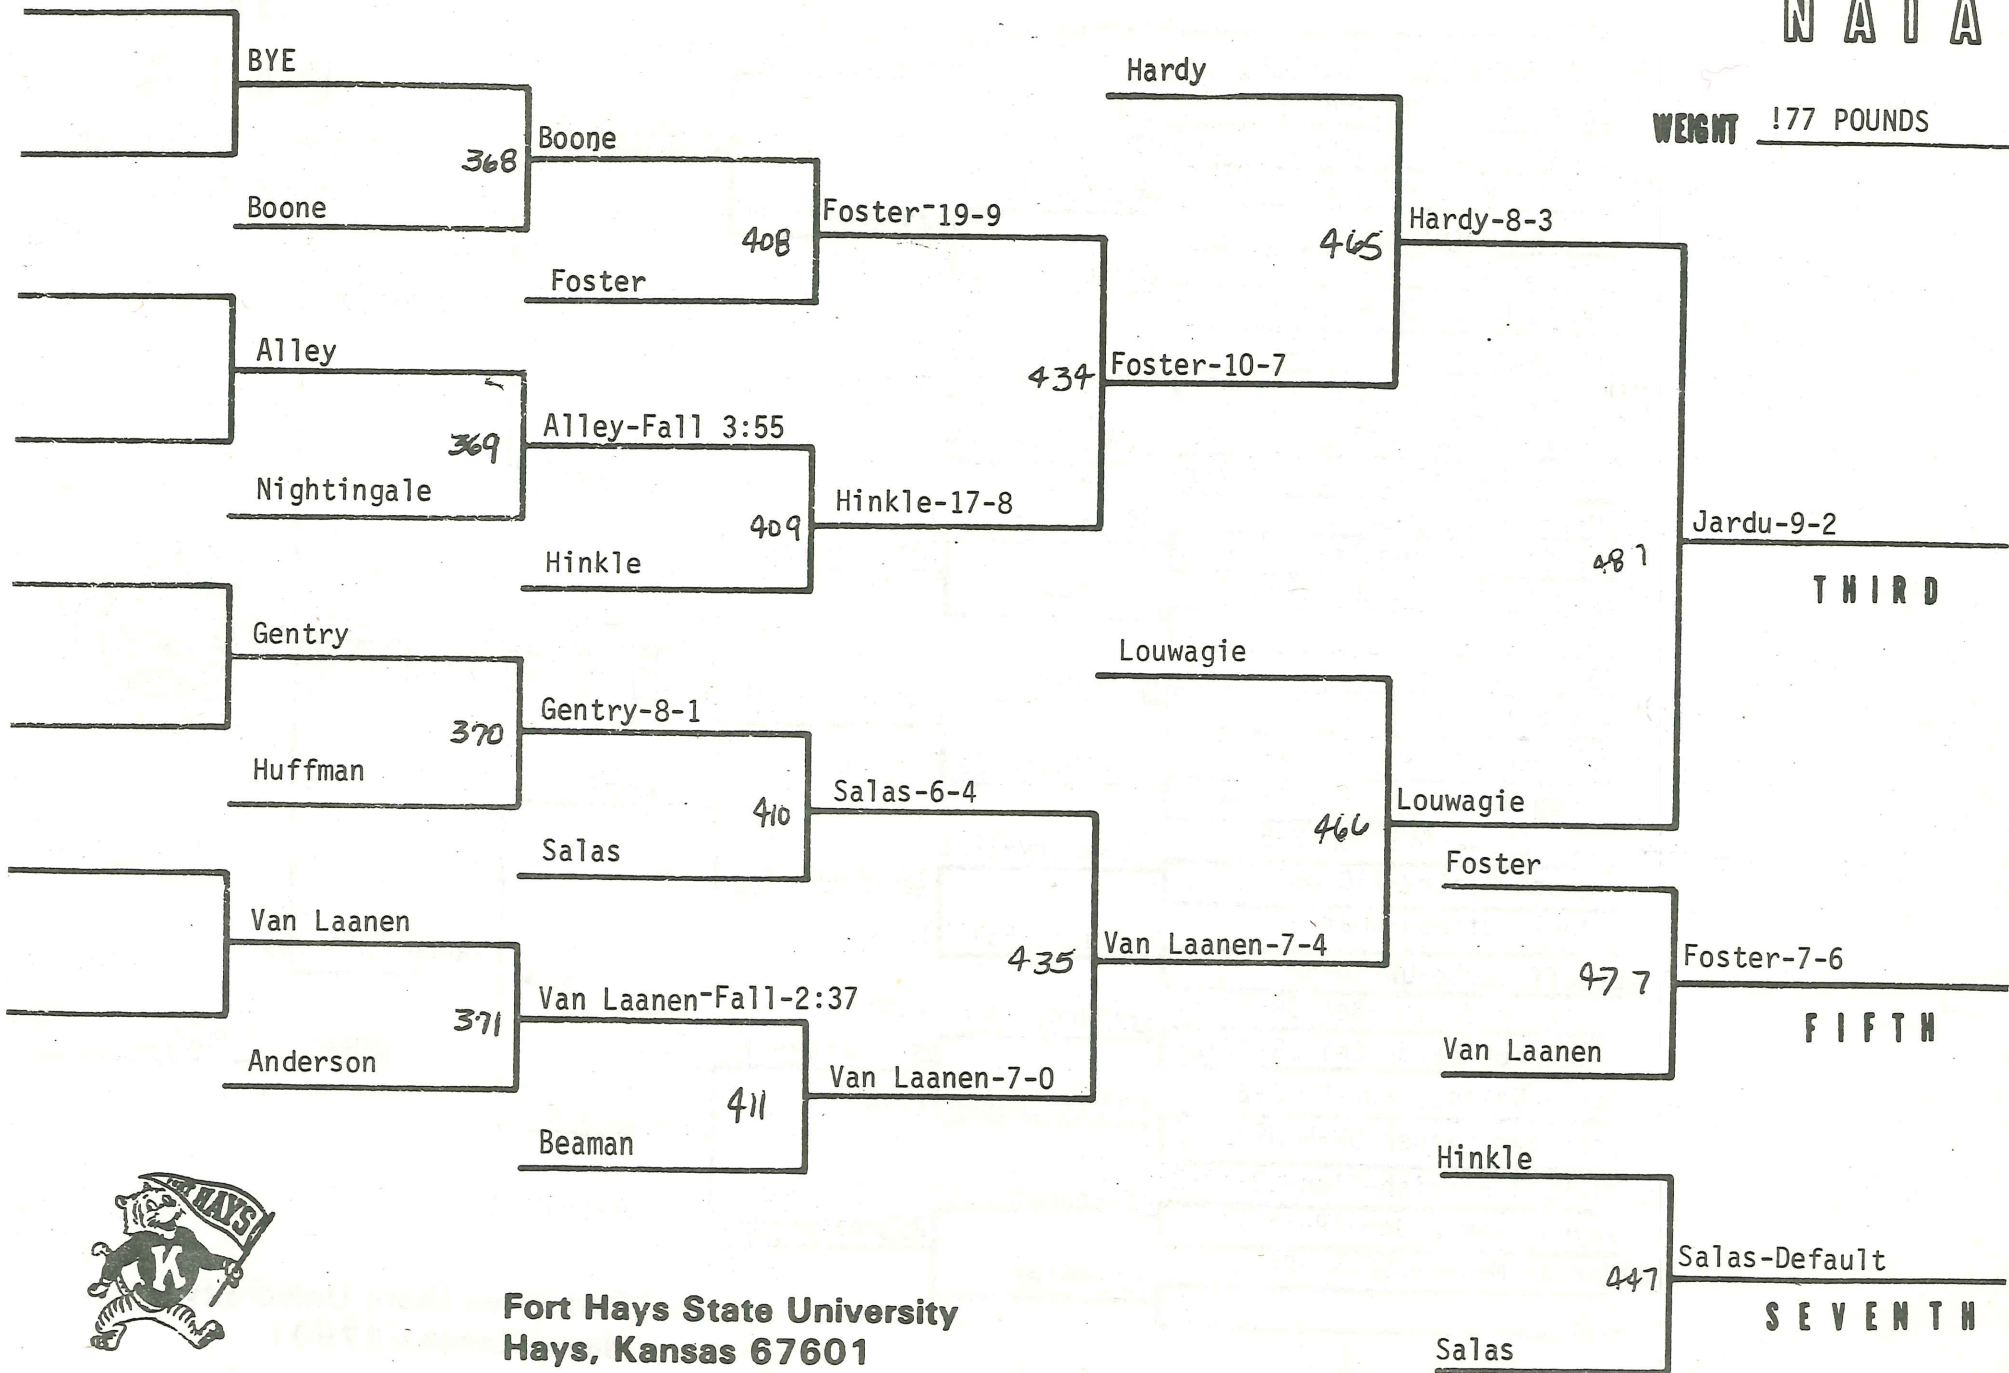

NATIONAL WRESTLING
CHAMPIONSHIP

CHAMPION

WEIGHT 177 POUNDS
0-0

HOSTED BY

Fort Hays State University
Hays, Kansas 67601

WRESTLEBACKS

N A I A

WEIGHT 177 POUNDS