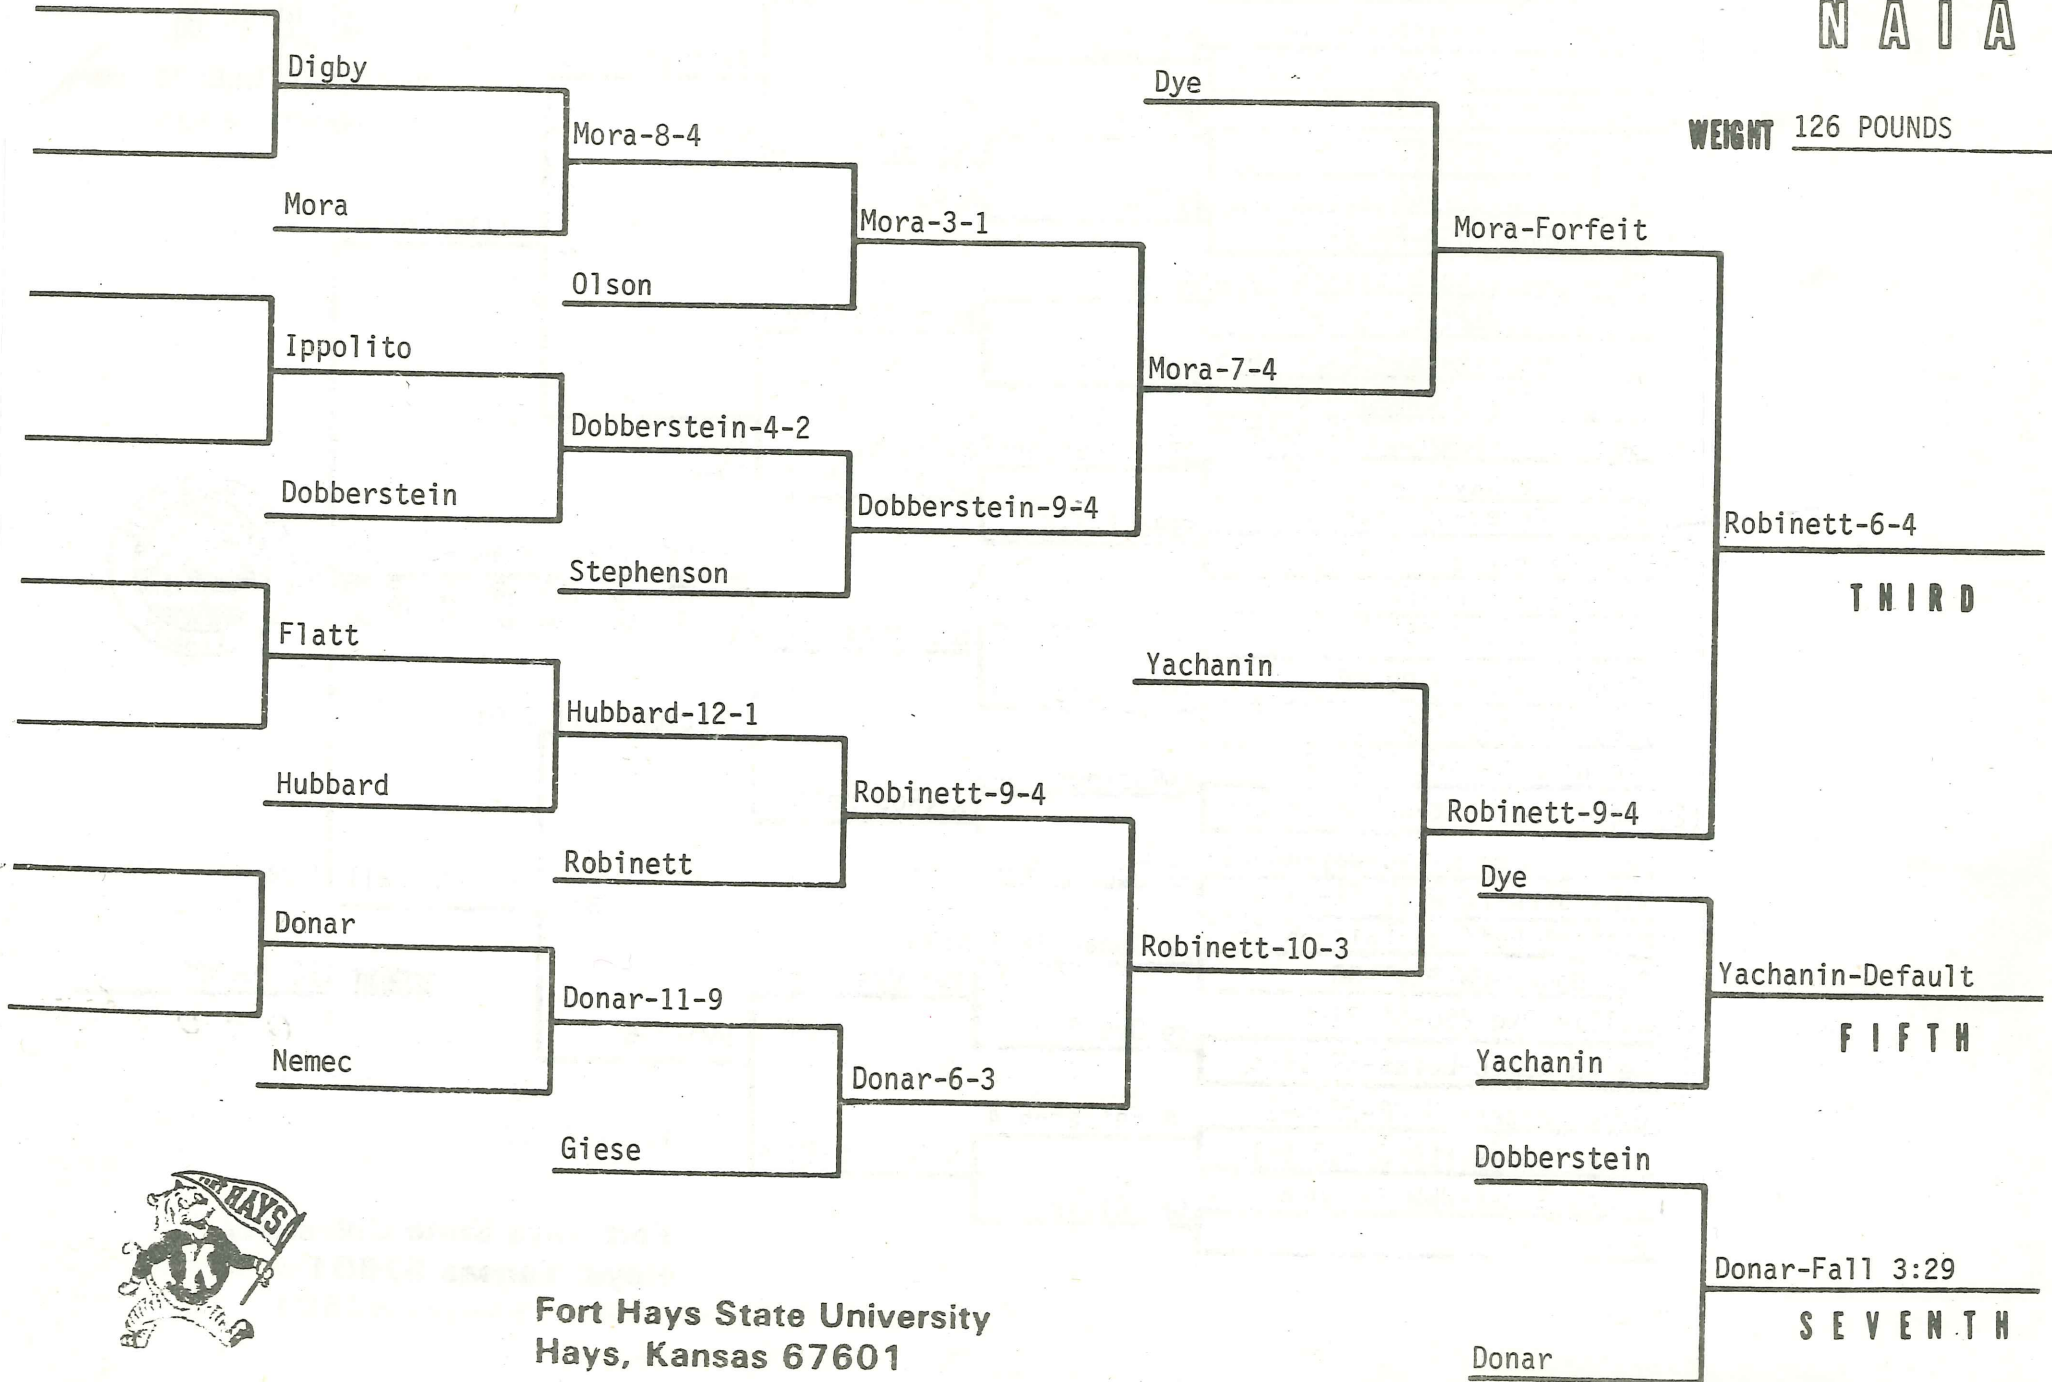

CHAMPION

WEIGHT 126 POUNDS
0 - 0

HOSTED BY
Fort Hays State University
Hays, Kansas 67601

WRESTLEBACKS

1980

N A I A

WEIGHT 126 POUNDS

Fort Hays State University
 Hays, Kansas 67601