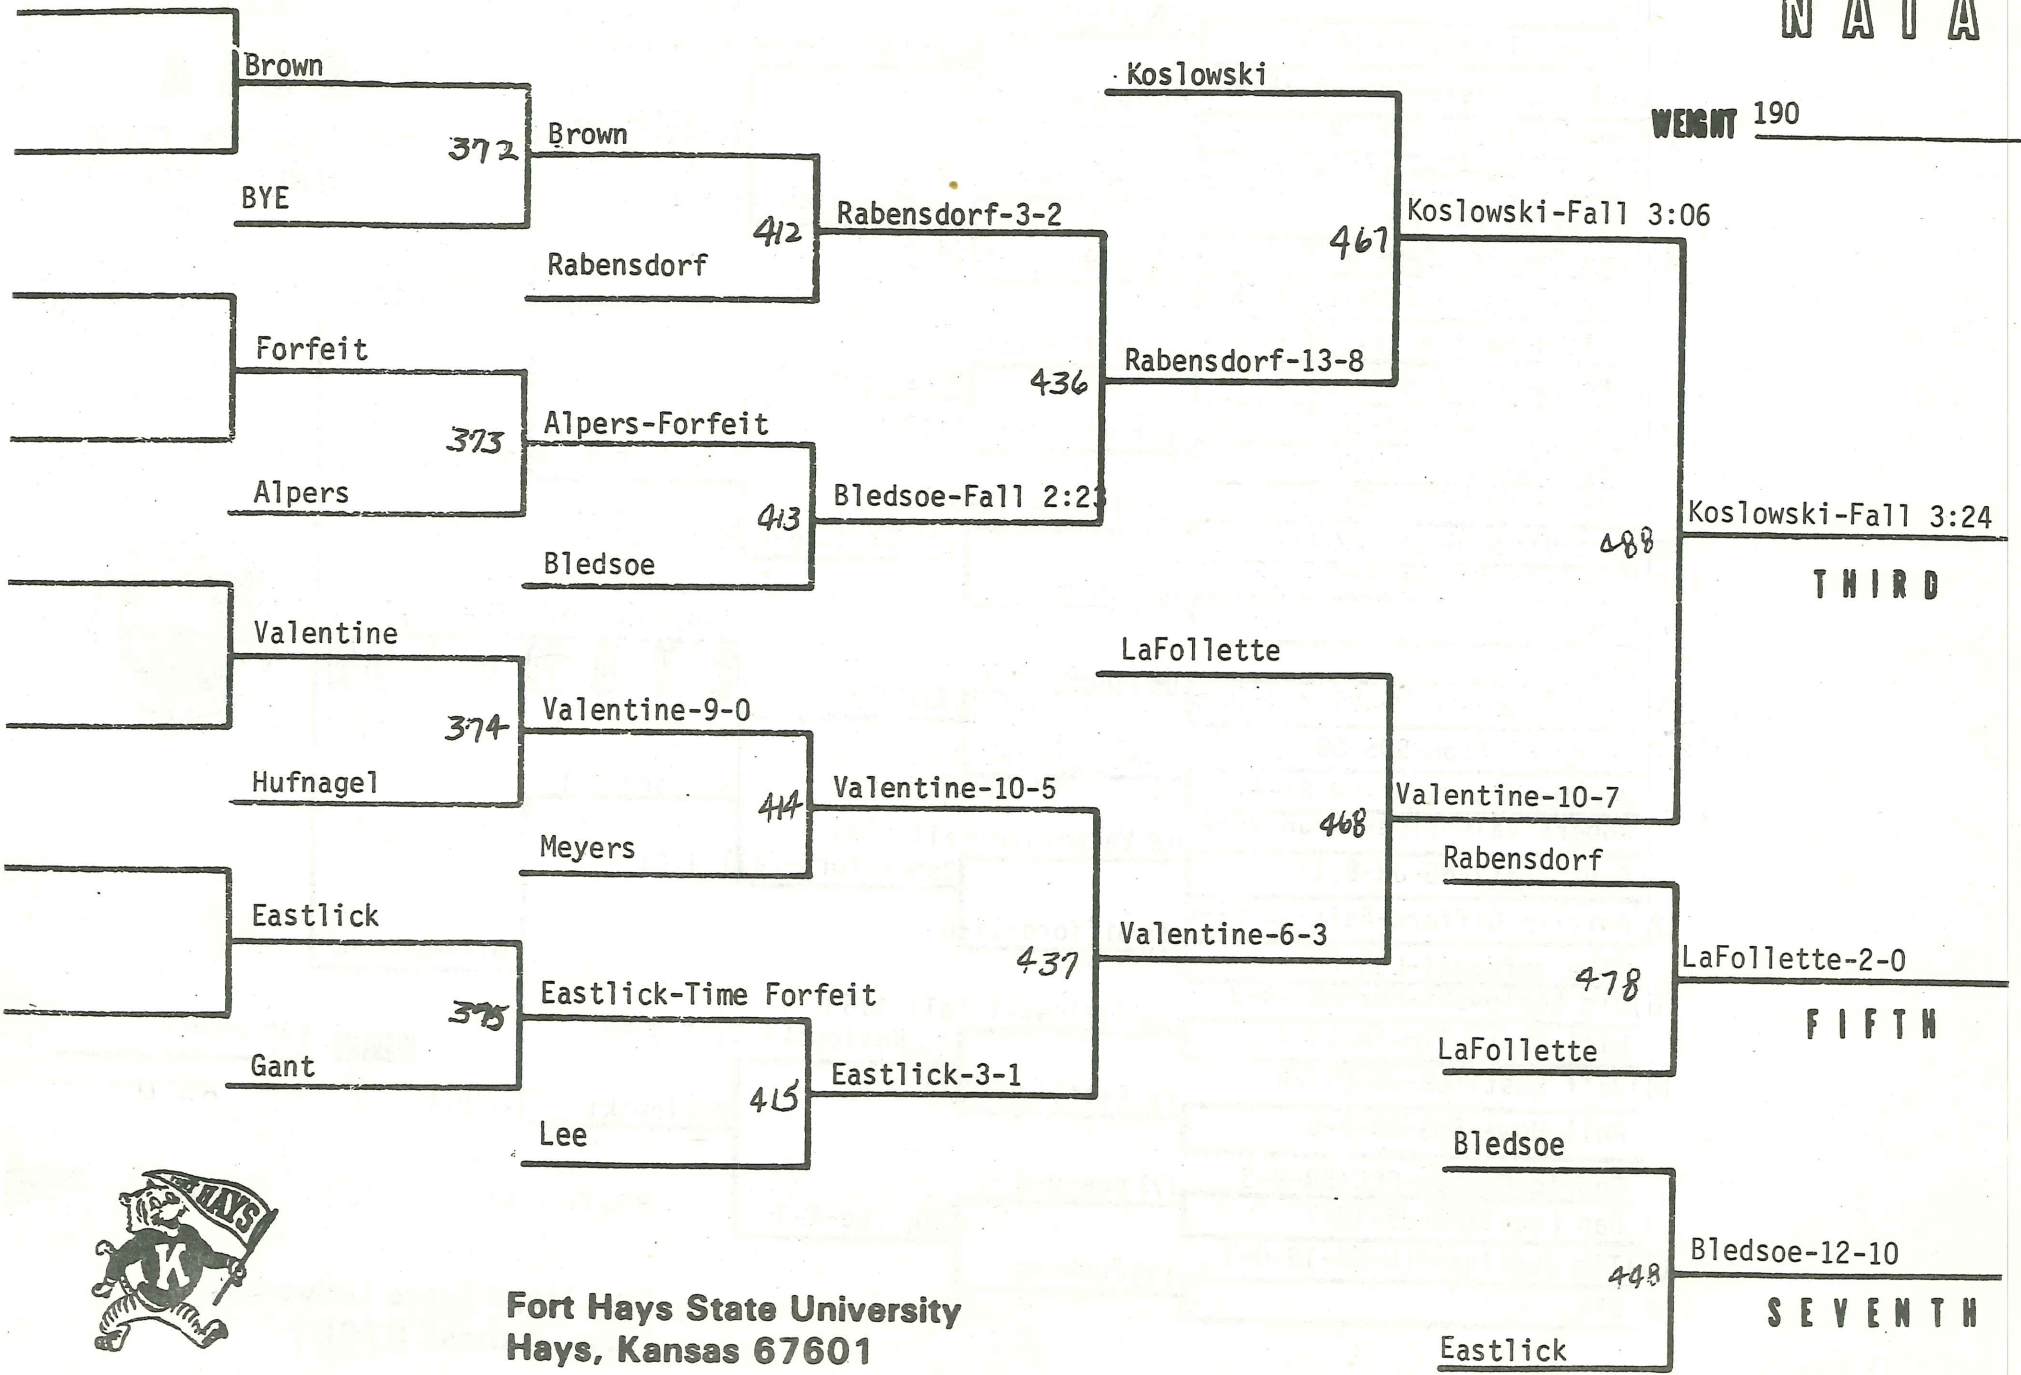

HOSTED BY

**Fort Hays State University
Hays, Kansas 67601**

WRESTLEBACKS

N A I A

WEIGHT 190

Fort Hays State University
Hays, Kansas 67601

1980

N A I A