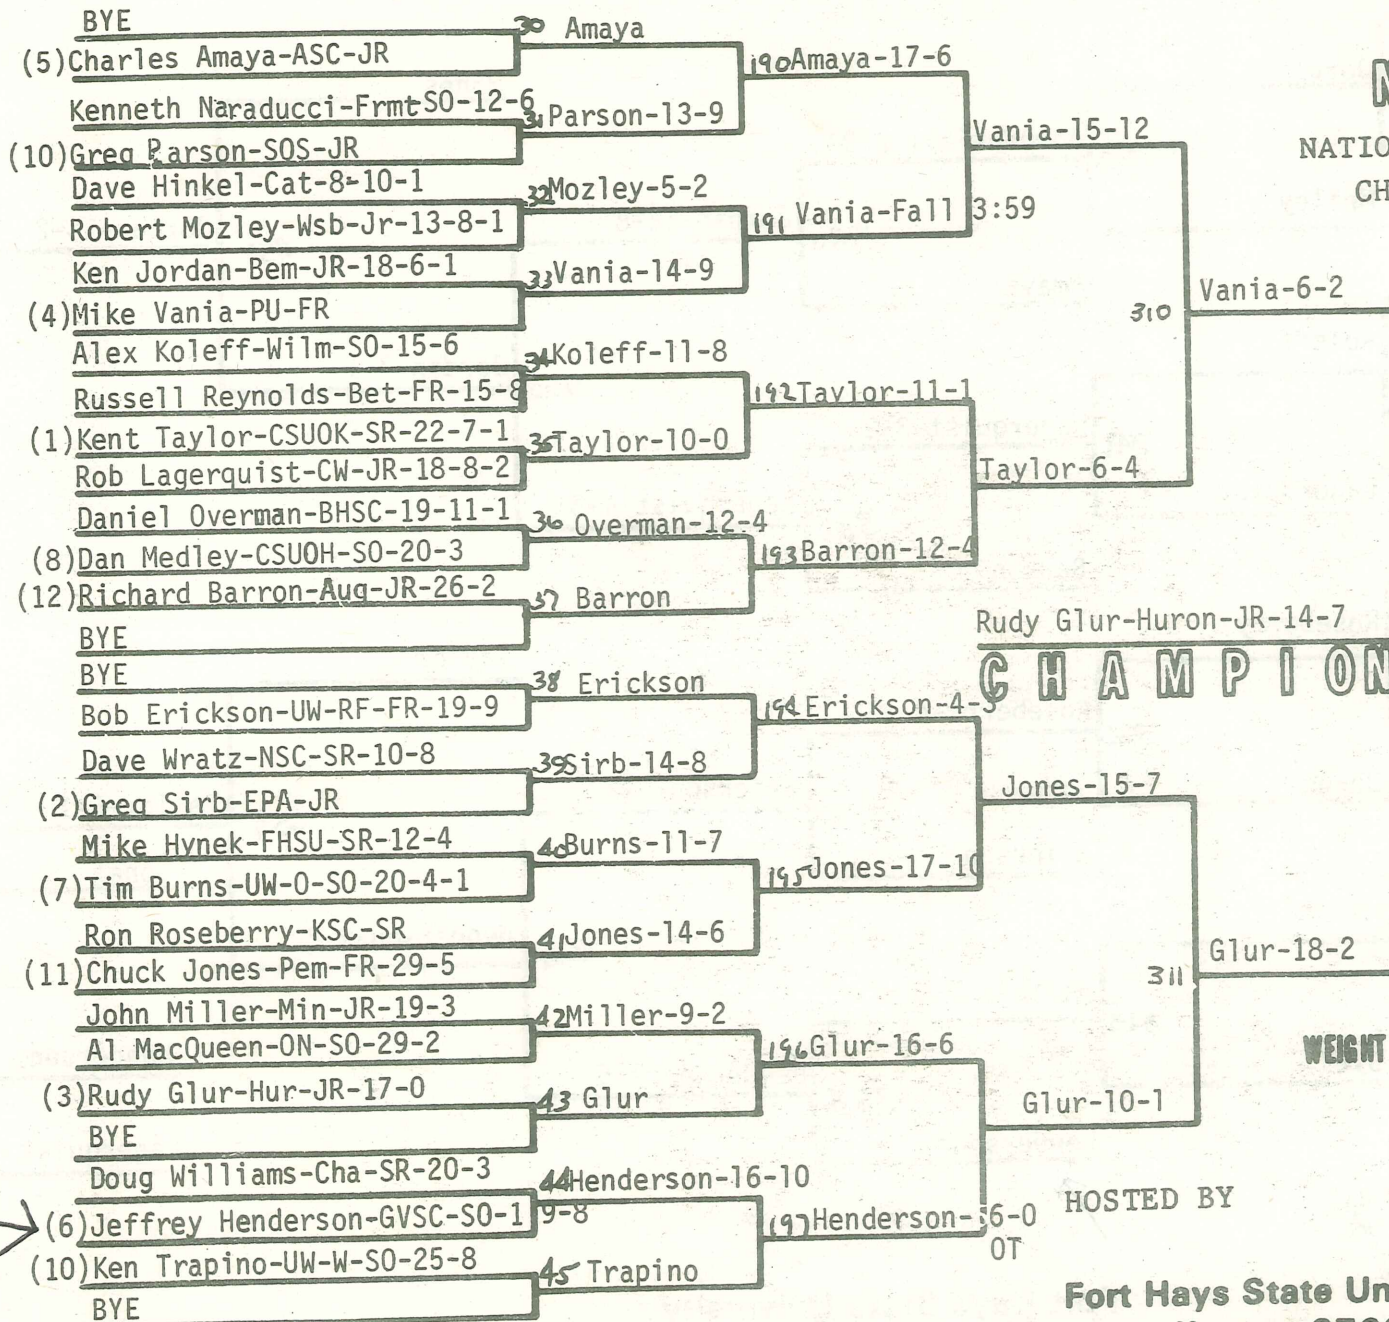

Parkside - No Entry

1980

N A I A

NATIONAL WRESTLING CHAMPIONSHIP

WEIGHT 118 POUNDS
0 - 6

HOSTED BY

Fort Hays State University
Hays, Kansas 67601

WRESTLEBACKS