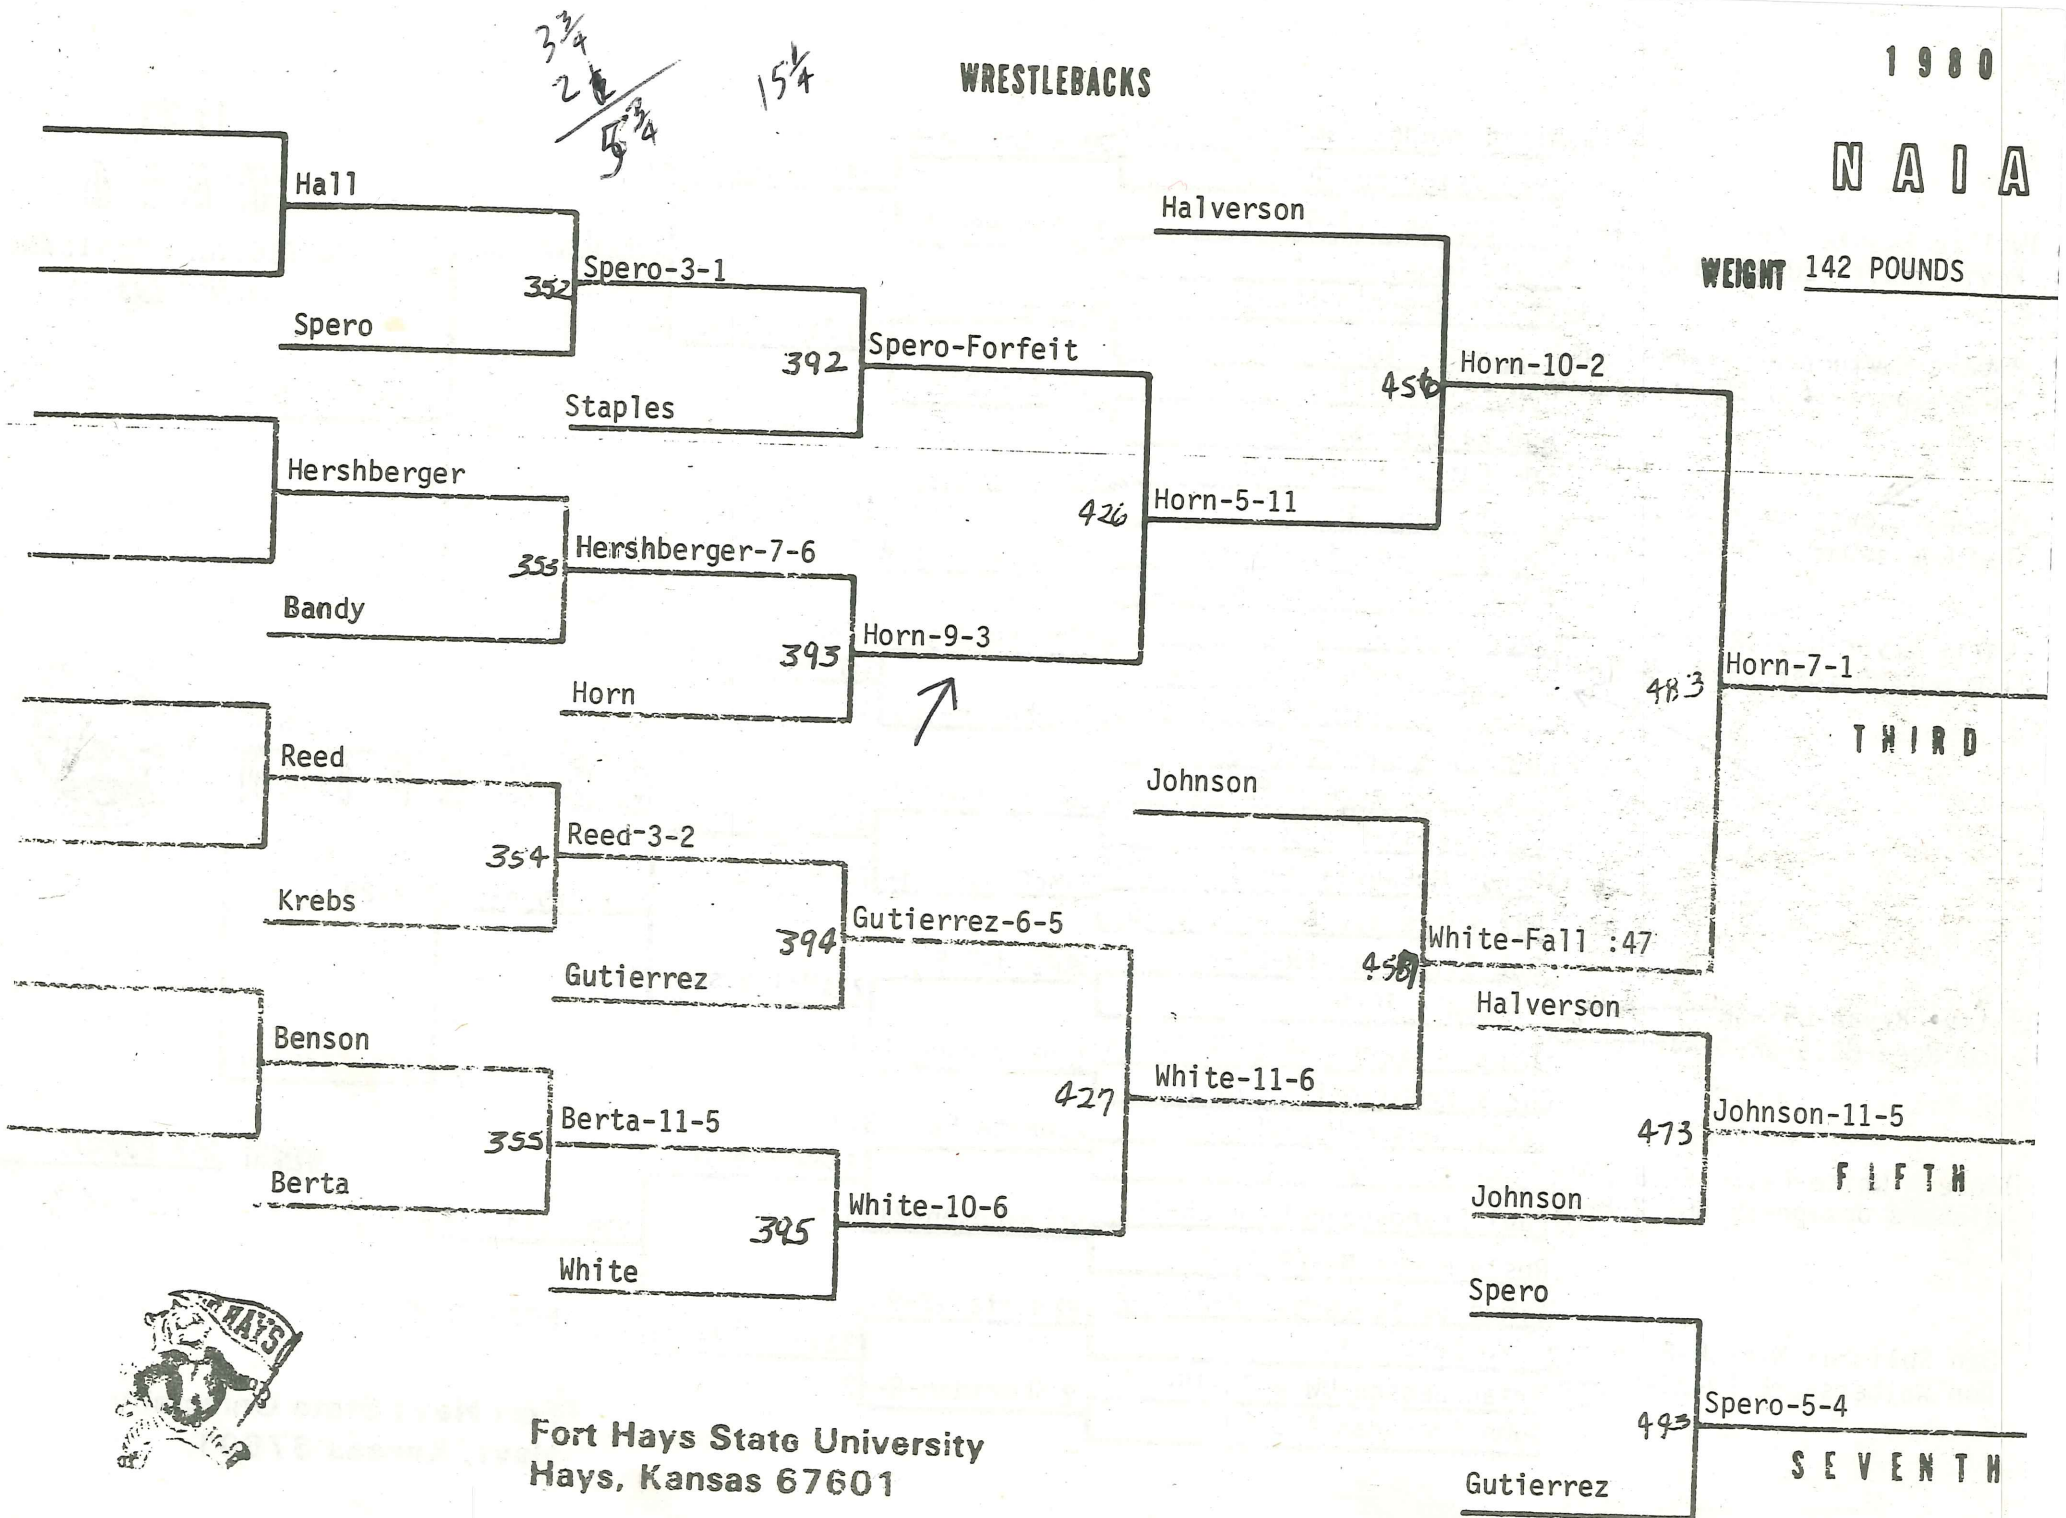

1980

WRESTLEBACKS

N A I A

WEIGHT 142 POUNDS

Fort Hays State University
Hays, Kansas 67601